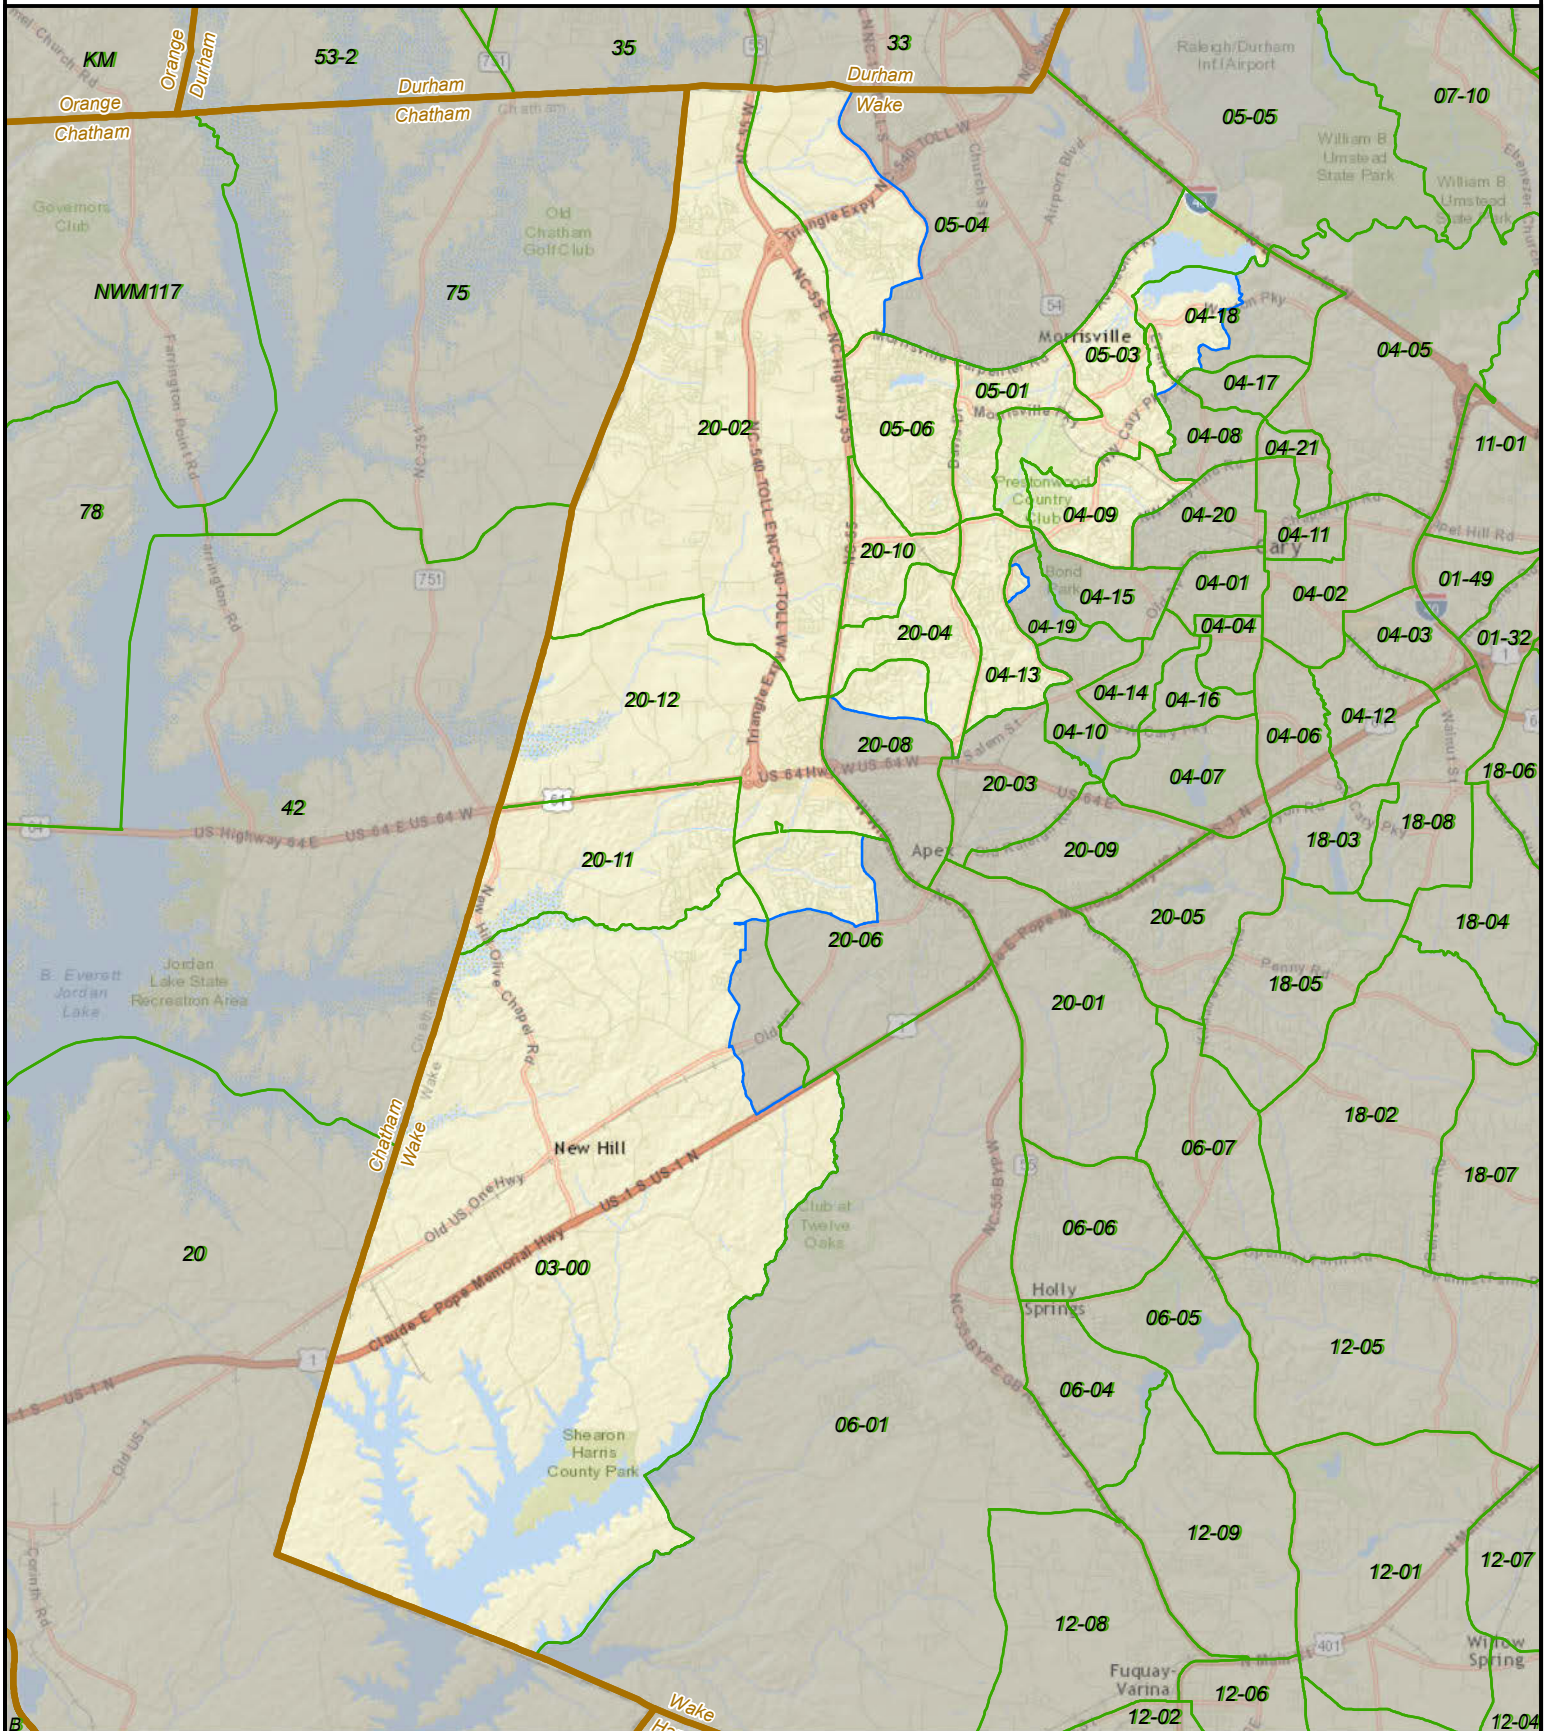

North Carolina State House District 41

- State
- County
- VTD
- District

Created by the NC General Assembly, 03/23/2015.

Plan Source: Lewis Dollar Dockham 4.

Base Map Source: ESRI and contributors.

http://help.arcgis.com/en/communitymaps/pdf/WorldStreetsMap_Contributors.pdf