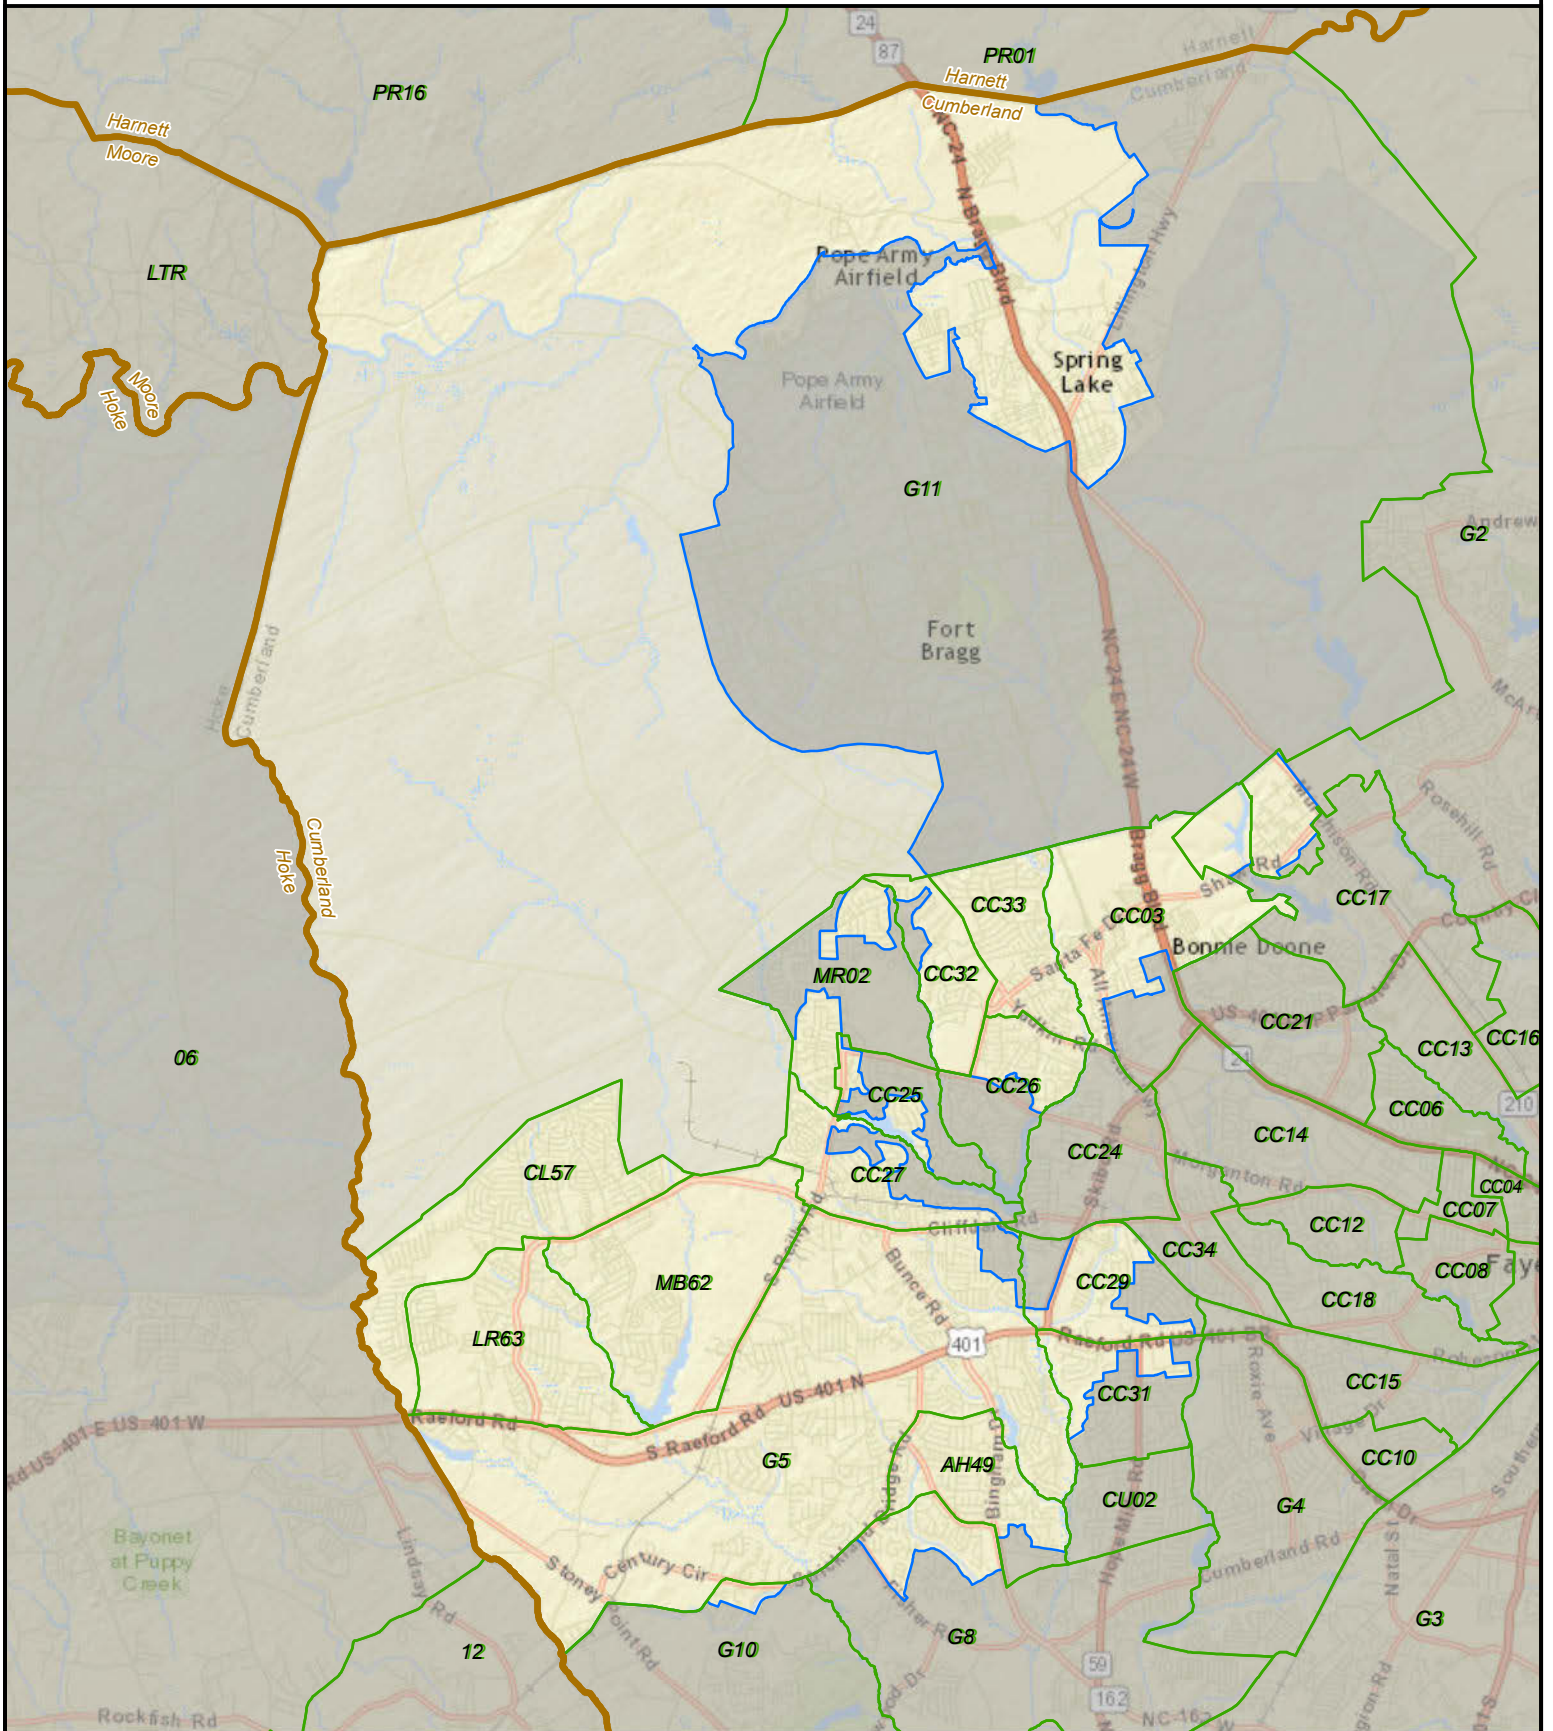

# North Carolina State House District 42

  State  
   County  
   VTD  
   District

Created by the NC General Assembly, 03/23/2015.

Plan Source: Lewis Dollar Dockham 4.

Base Map Source: ESRI and contributors.