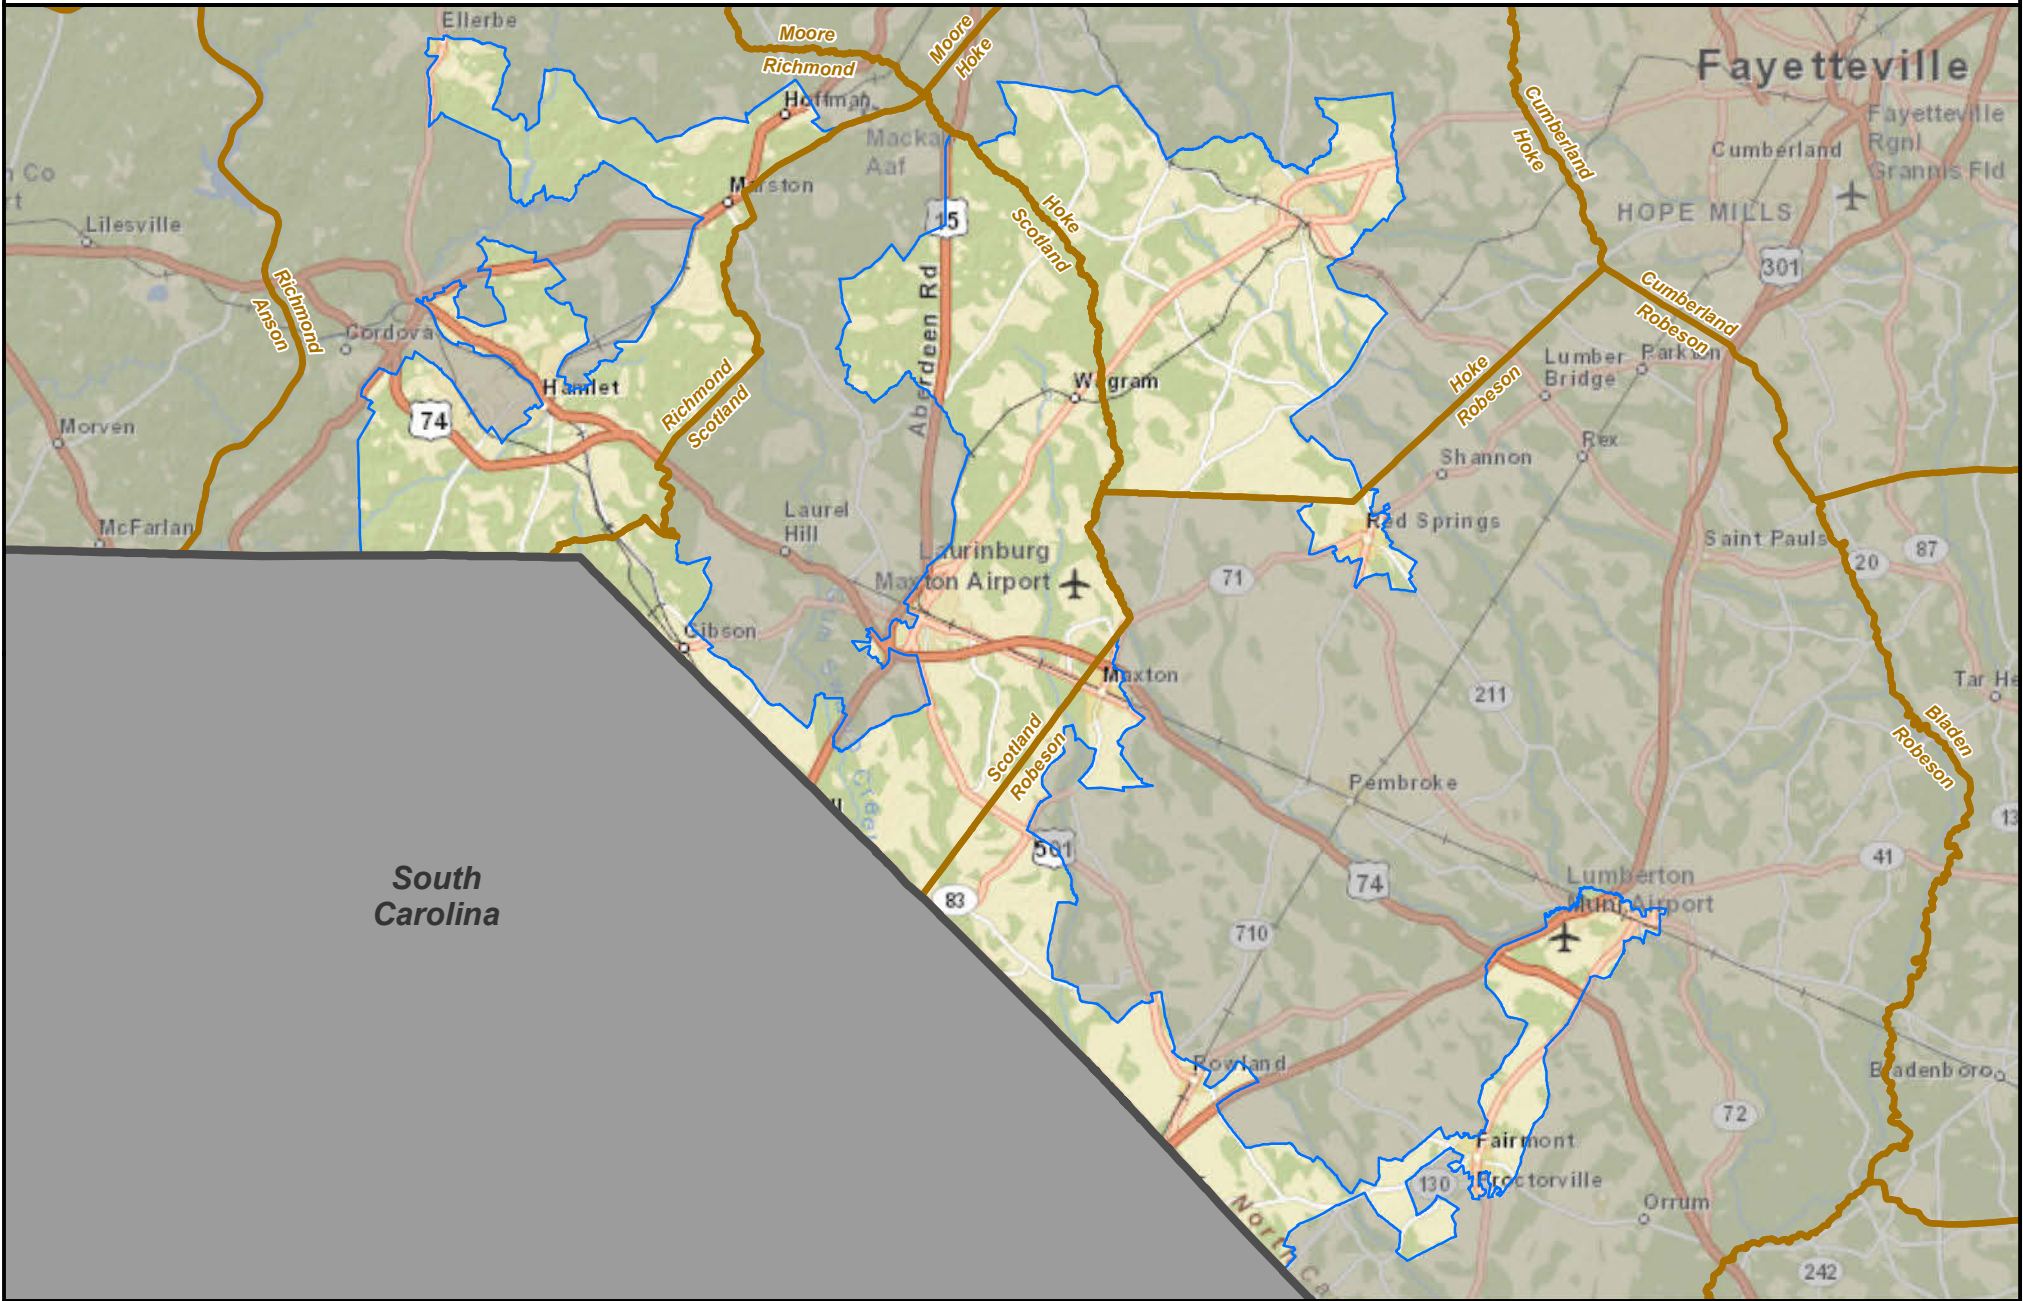

# North Carolina State House District 48

South  
Carolina

State County District