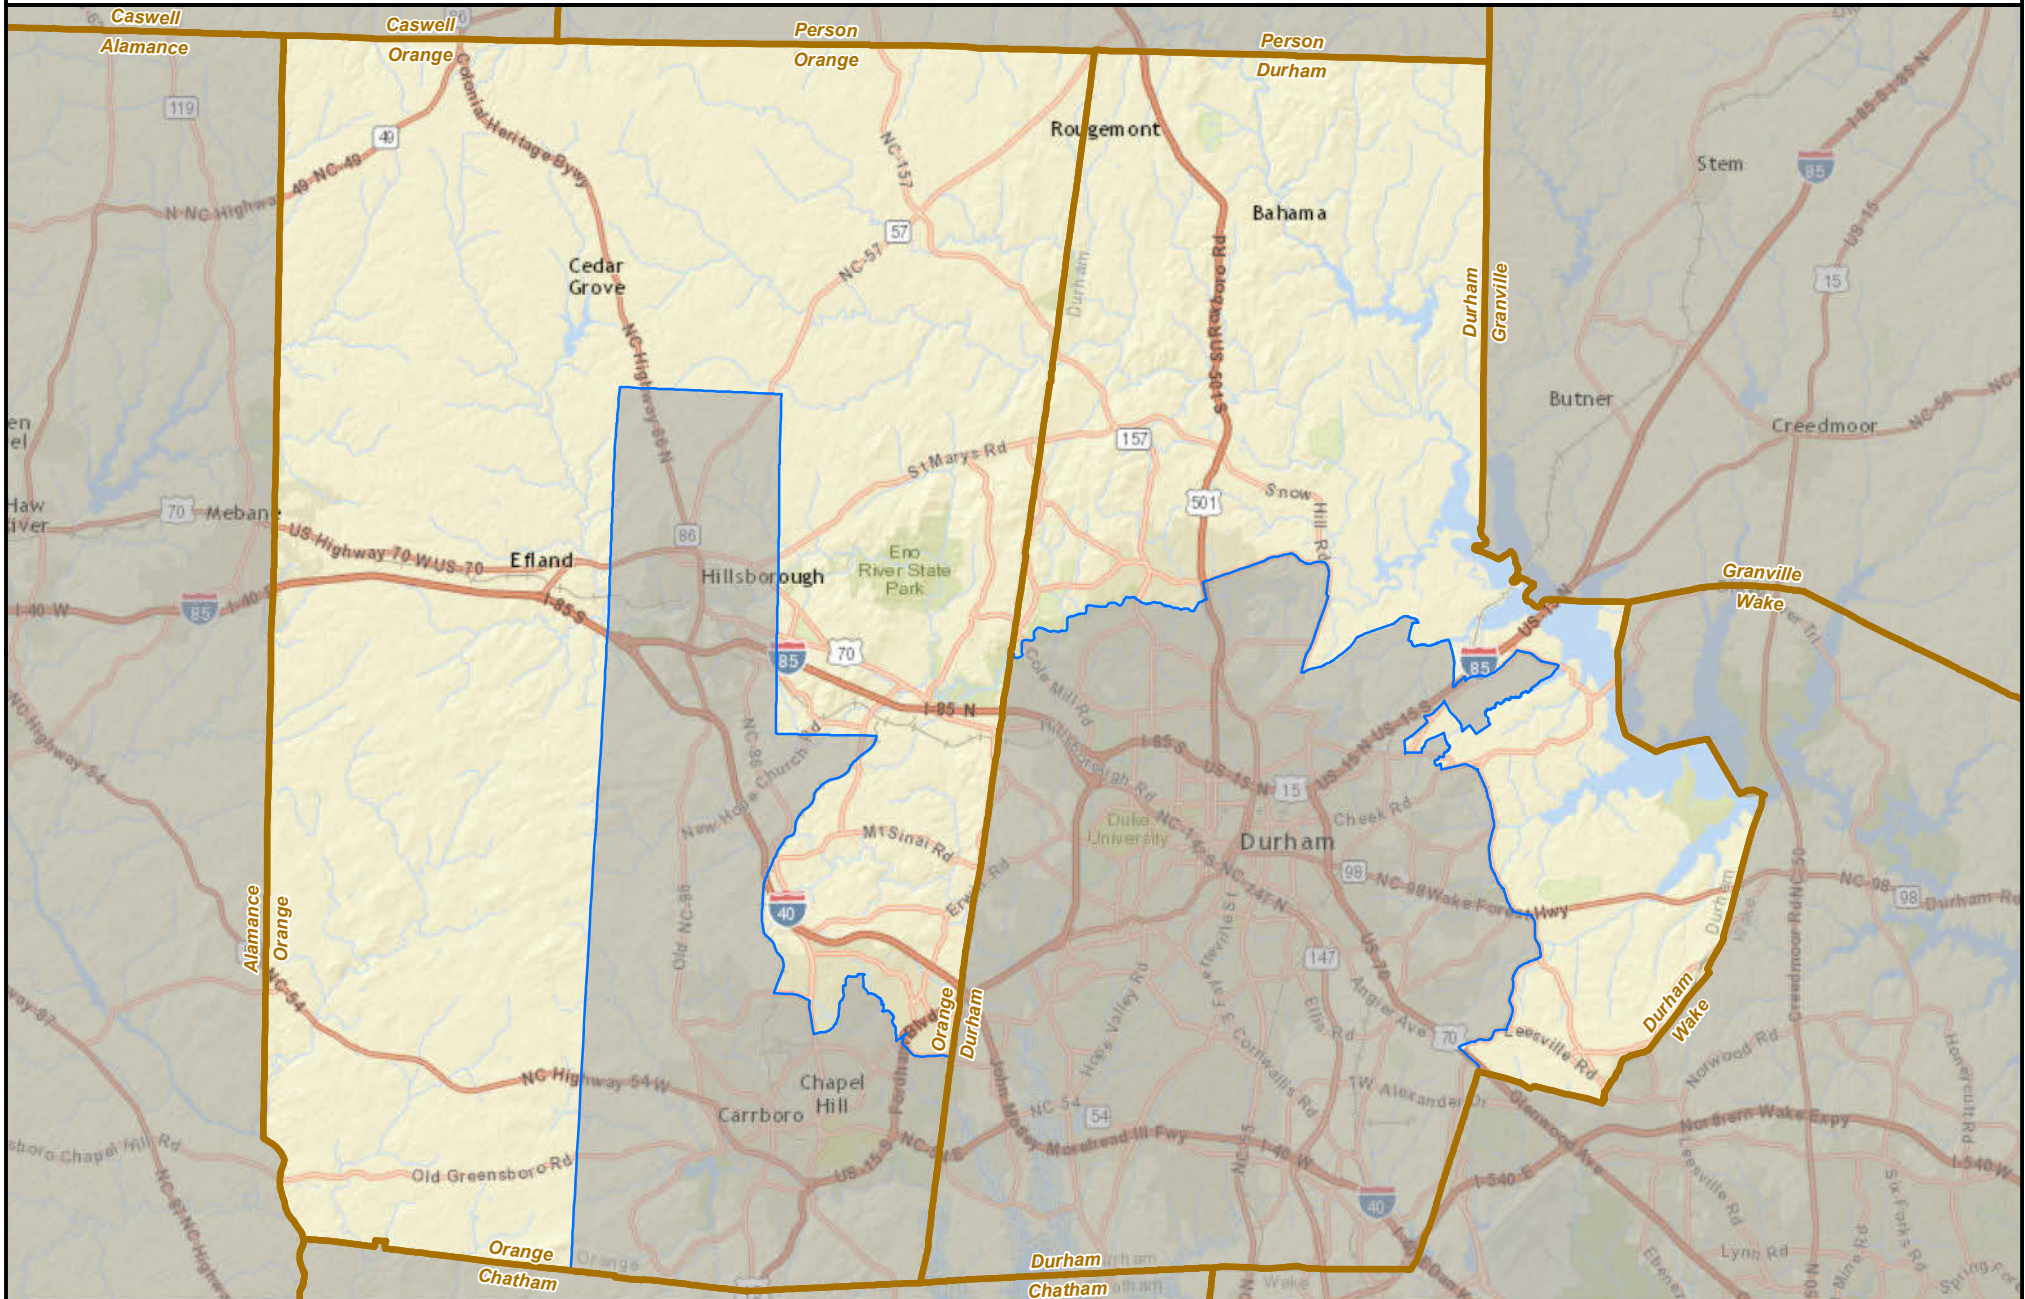

North Carolina State House District 50

State County District