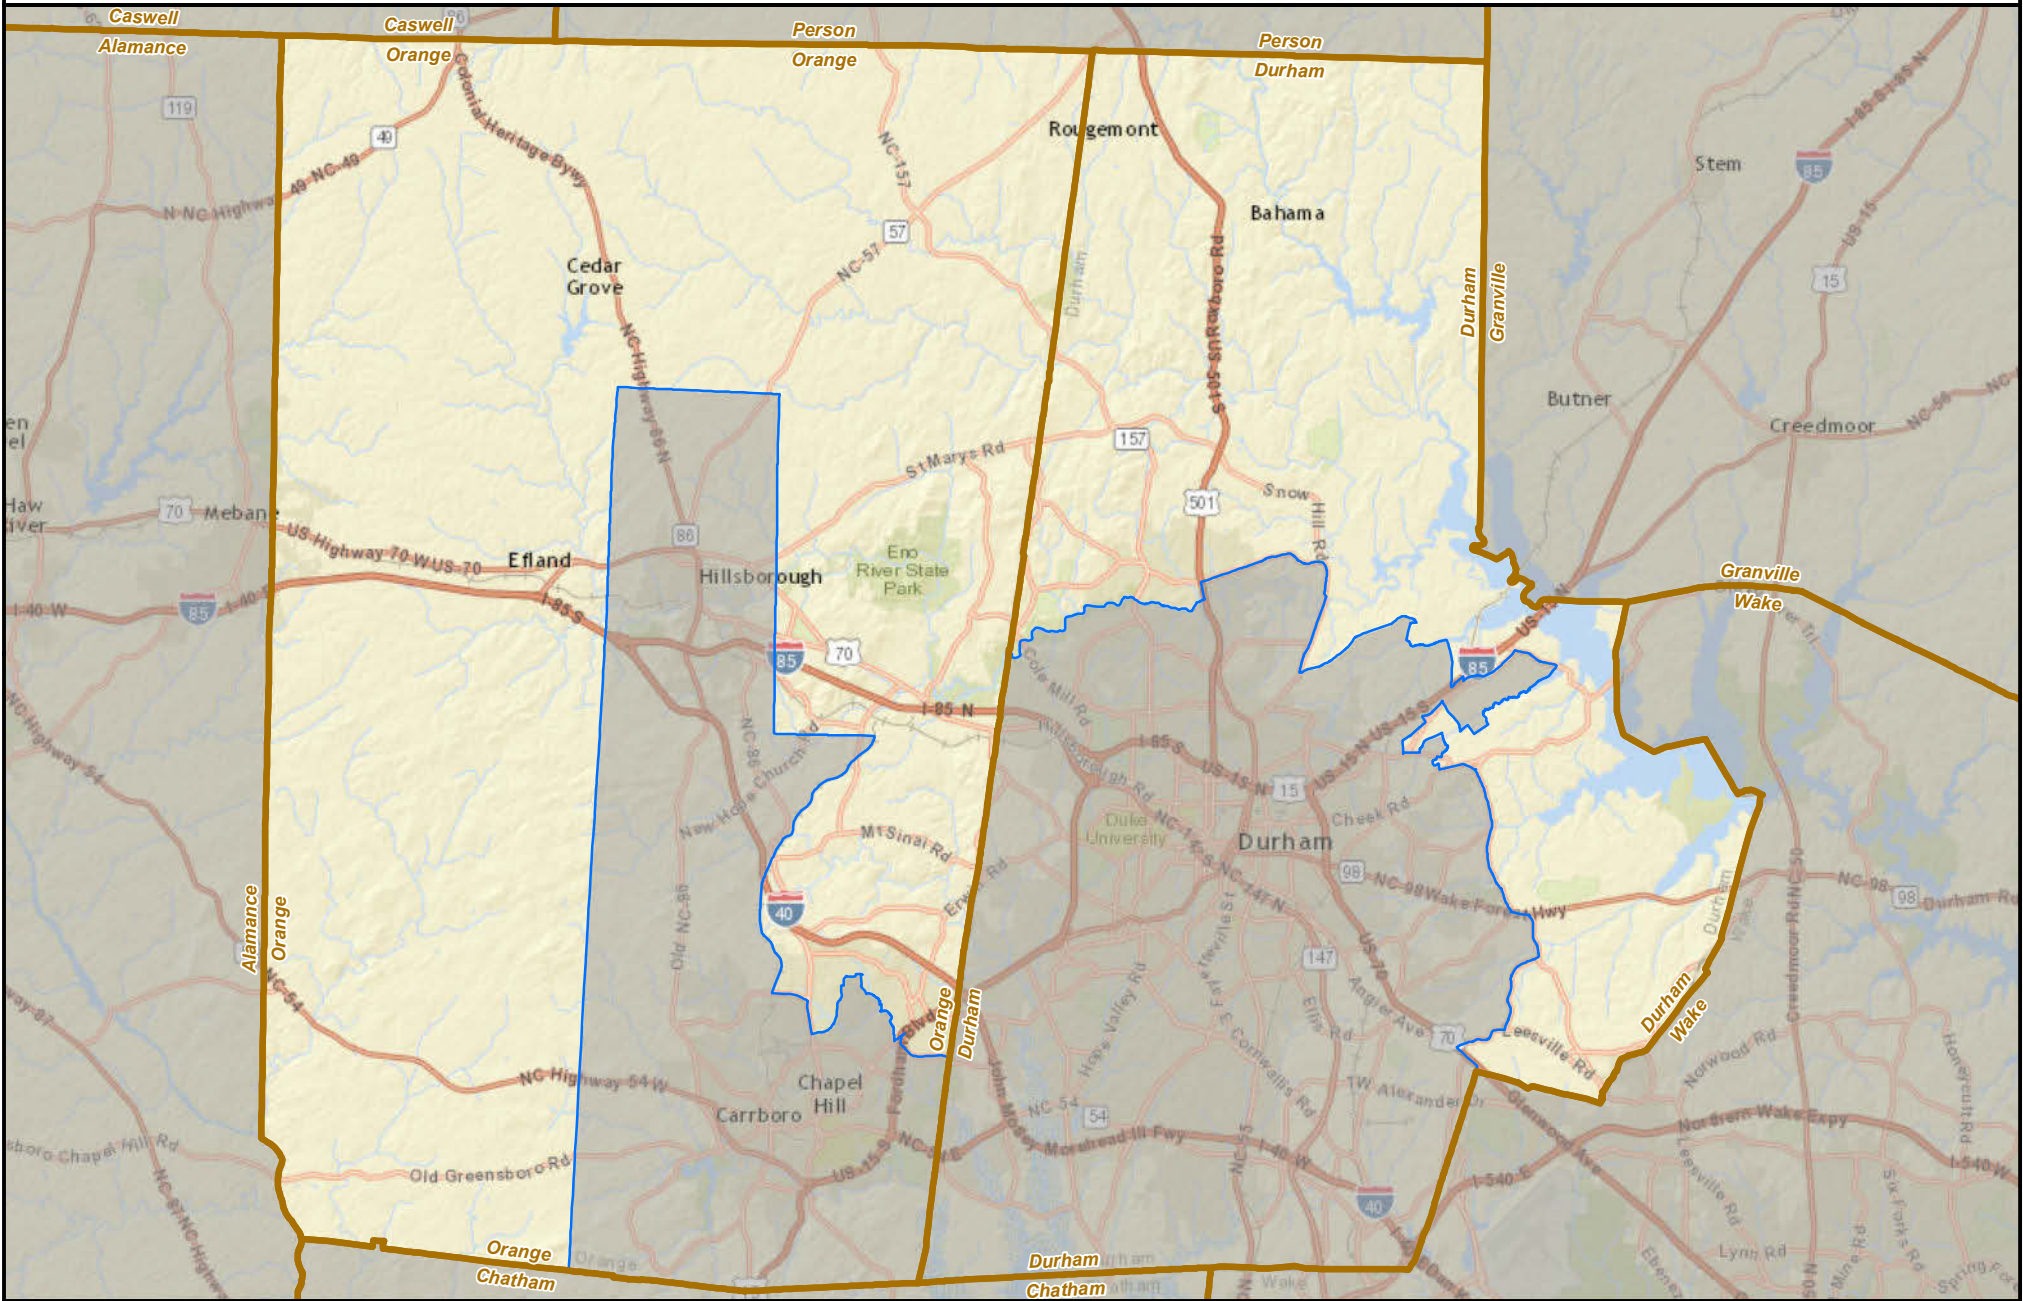

North Carolina State House District 50

 State  County  District