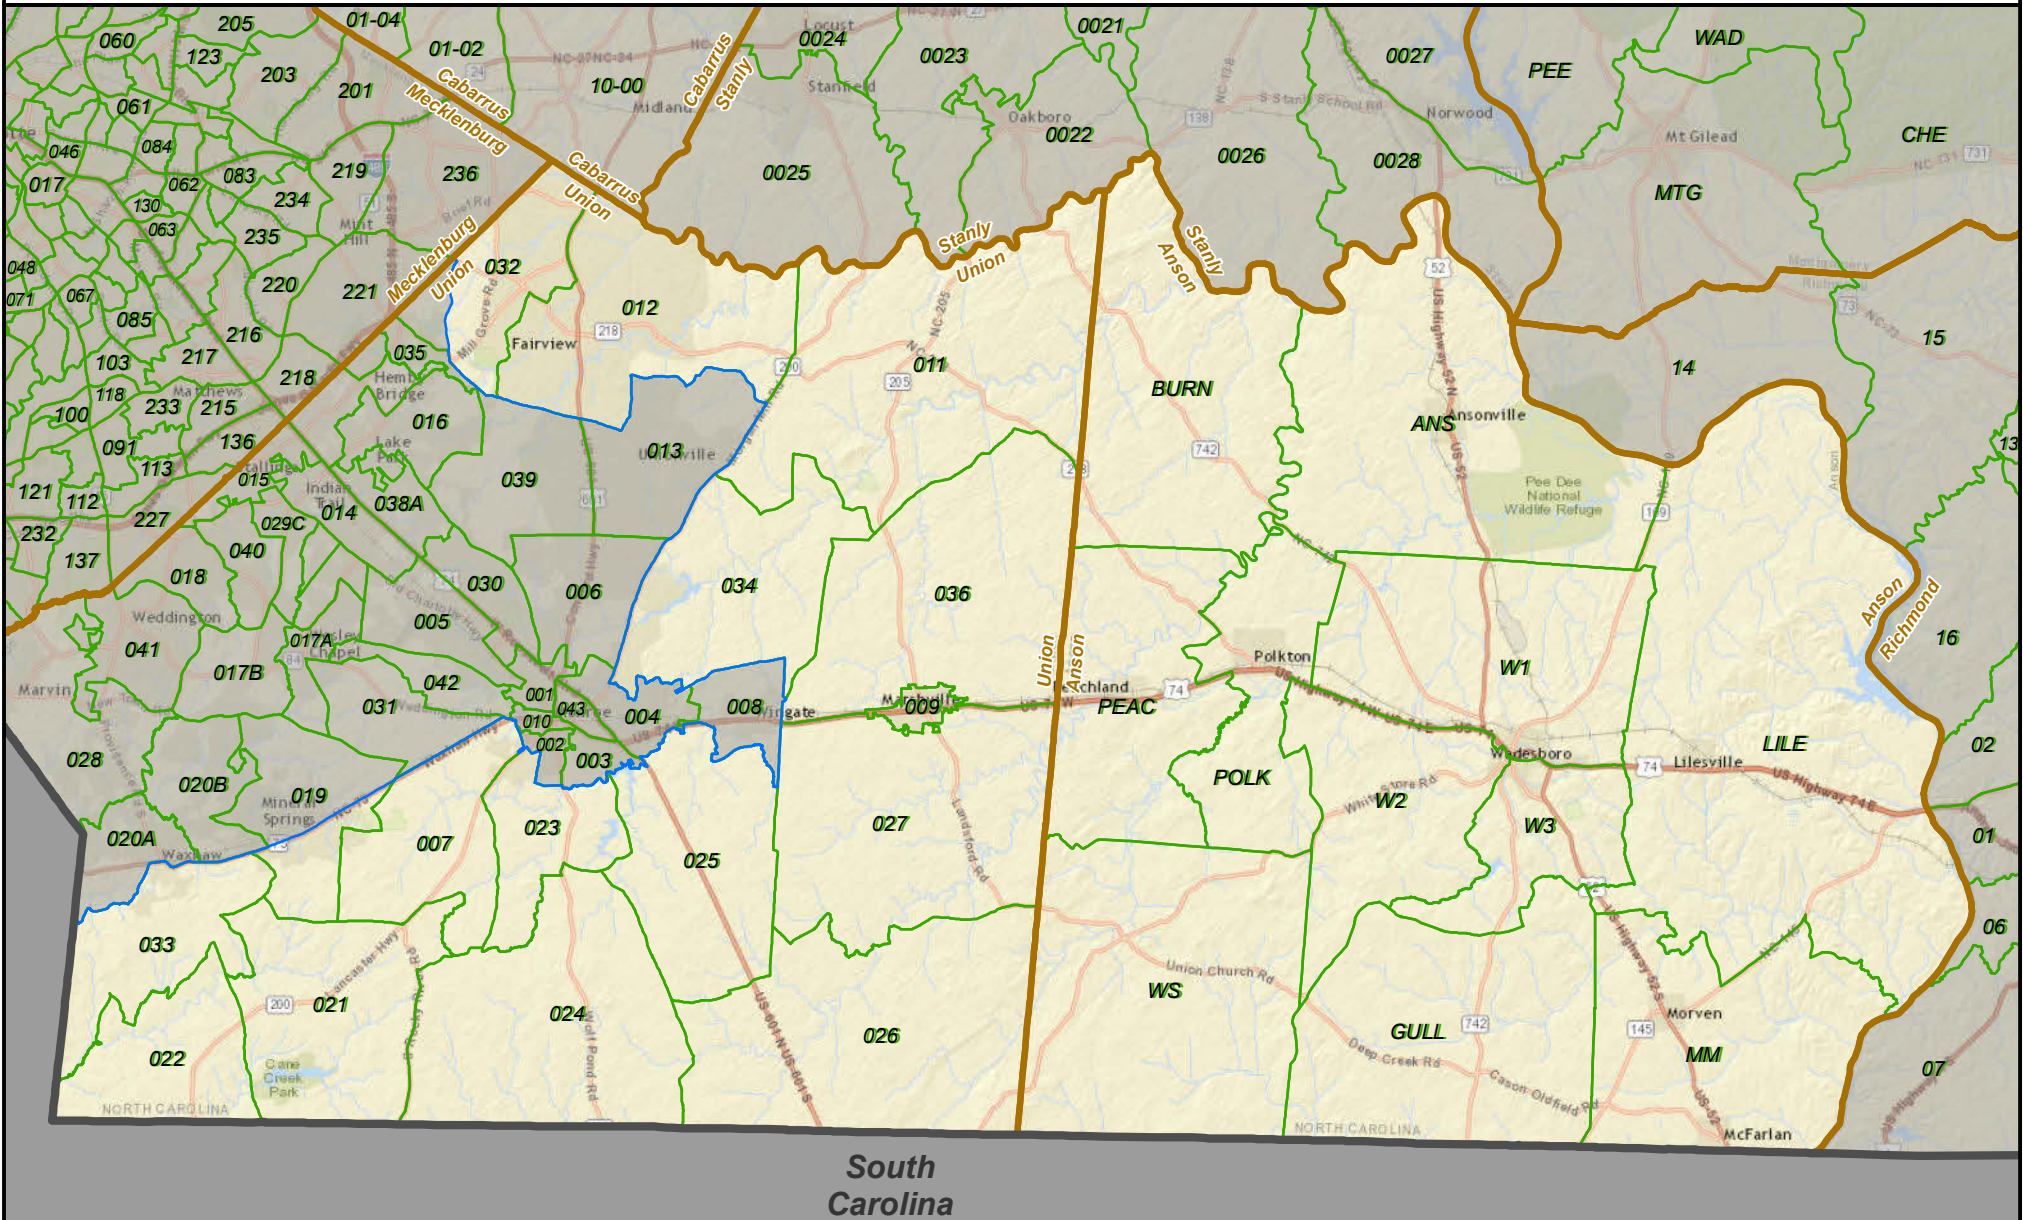

North Carolina State House District 55

South Carolina

- State
- County
- VTD
- District