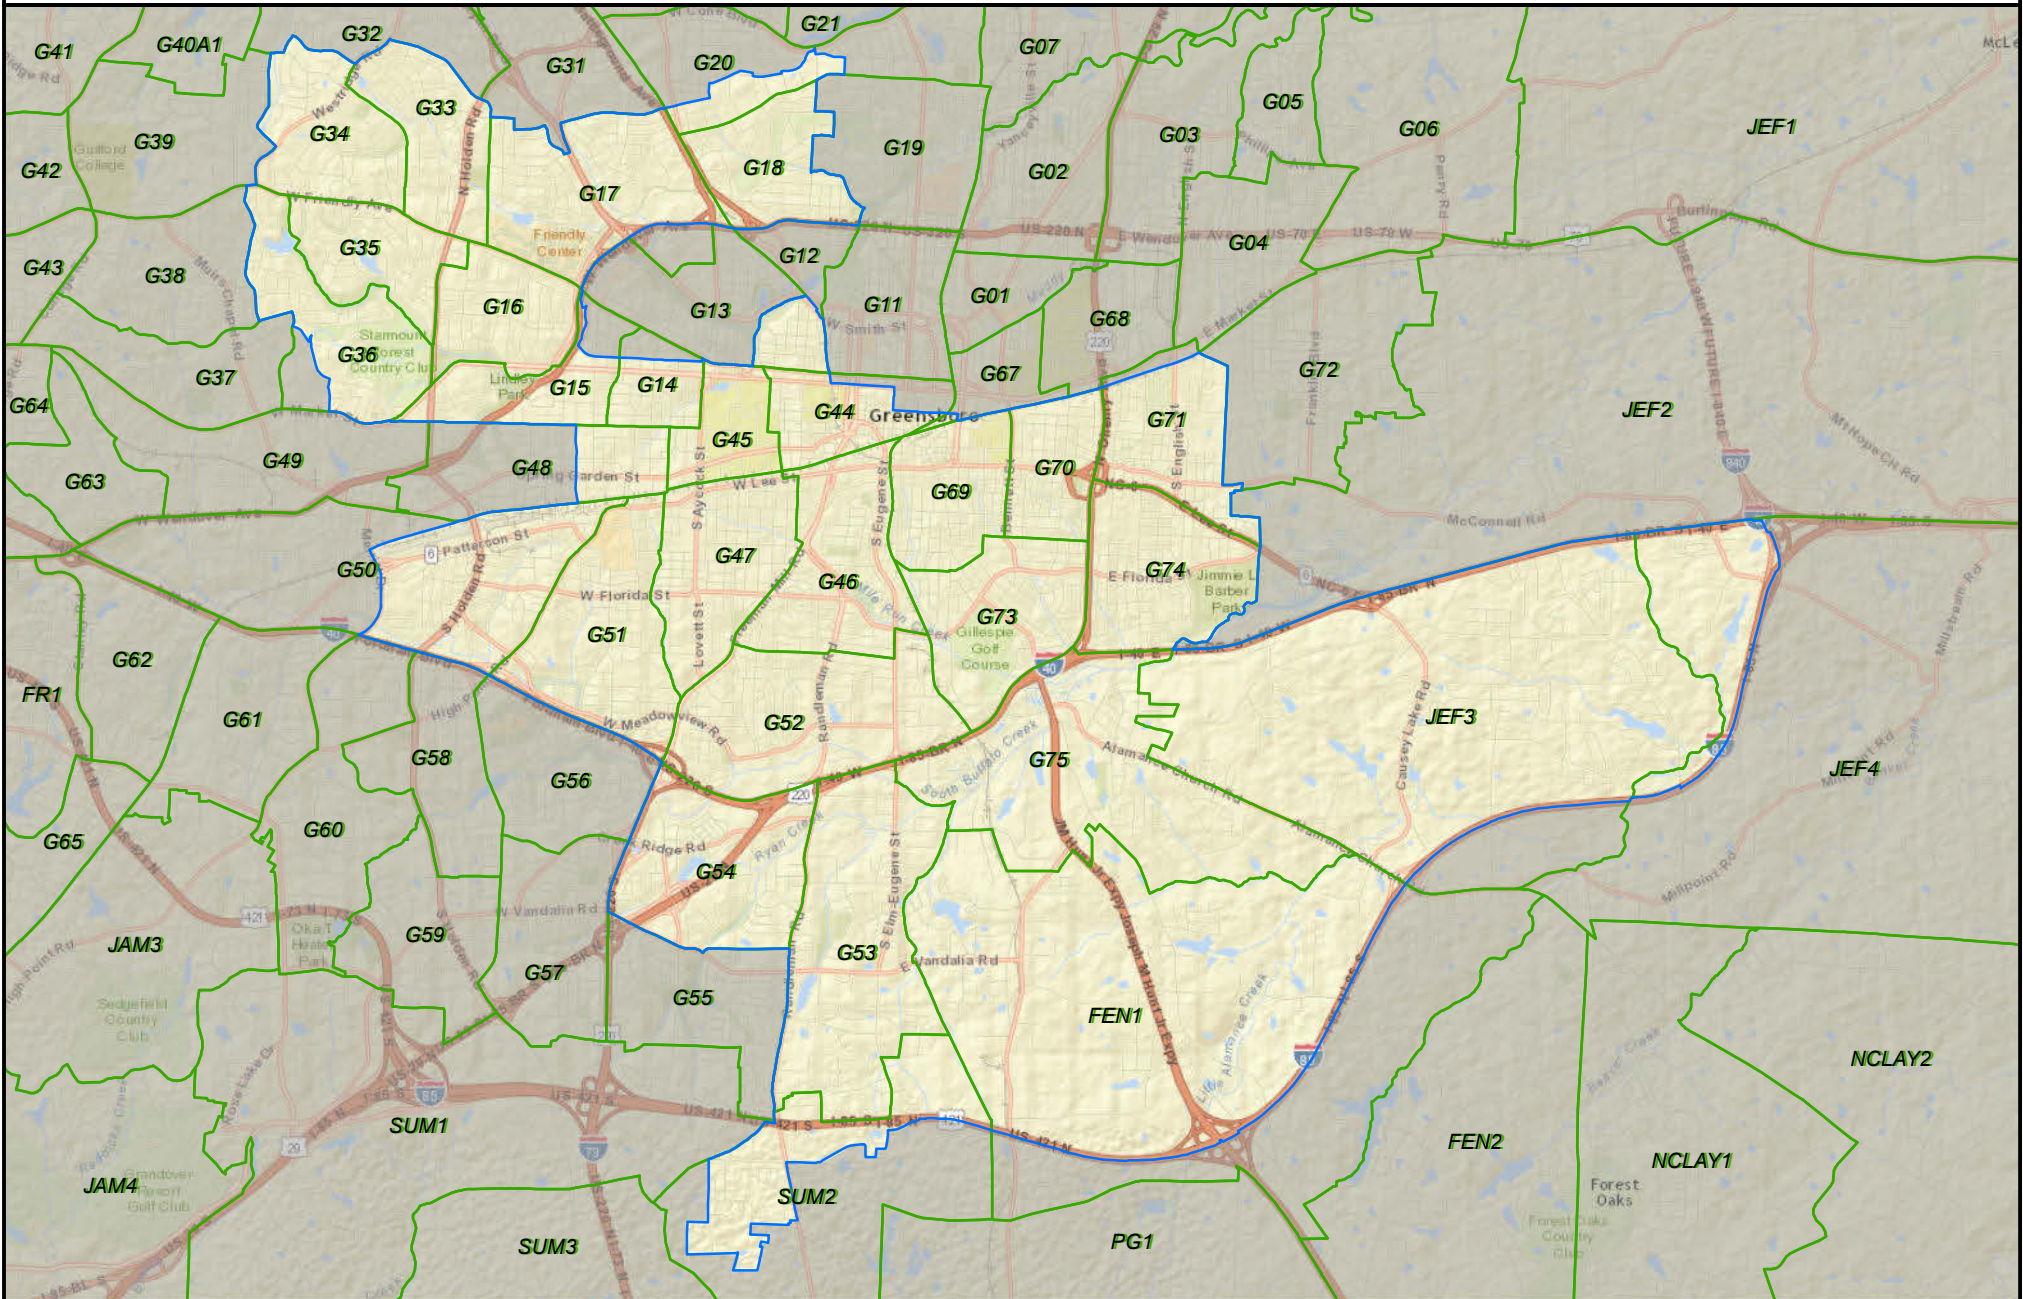

North Carolina State House District 58

State County VTD District