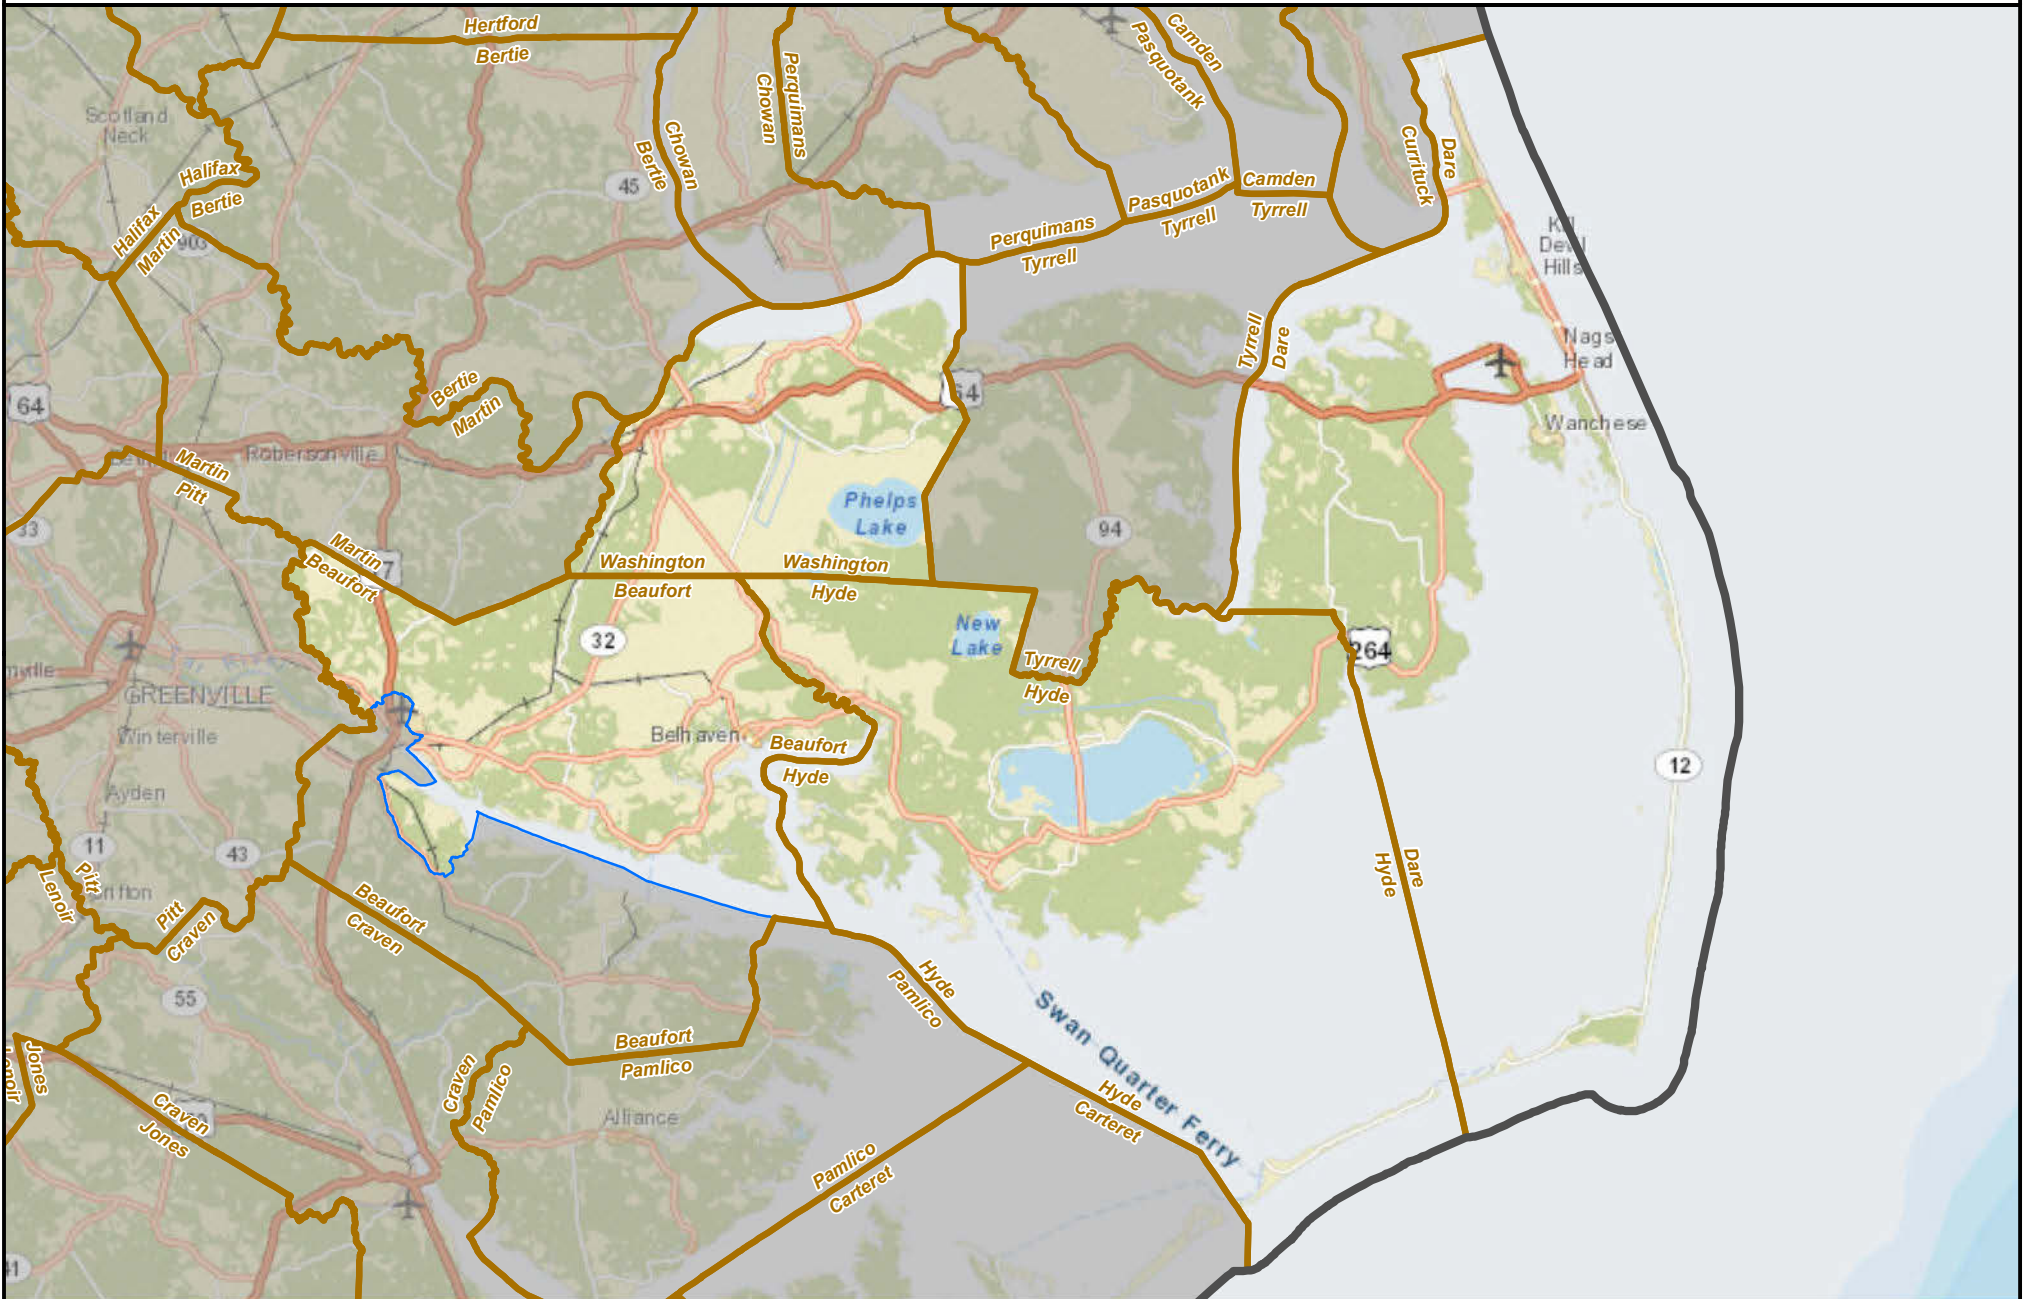

# North Carolina State House District 6

State County District