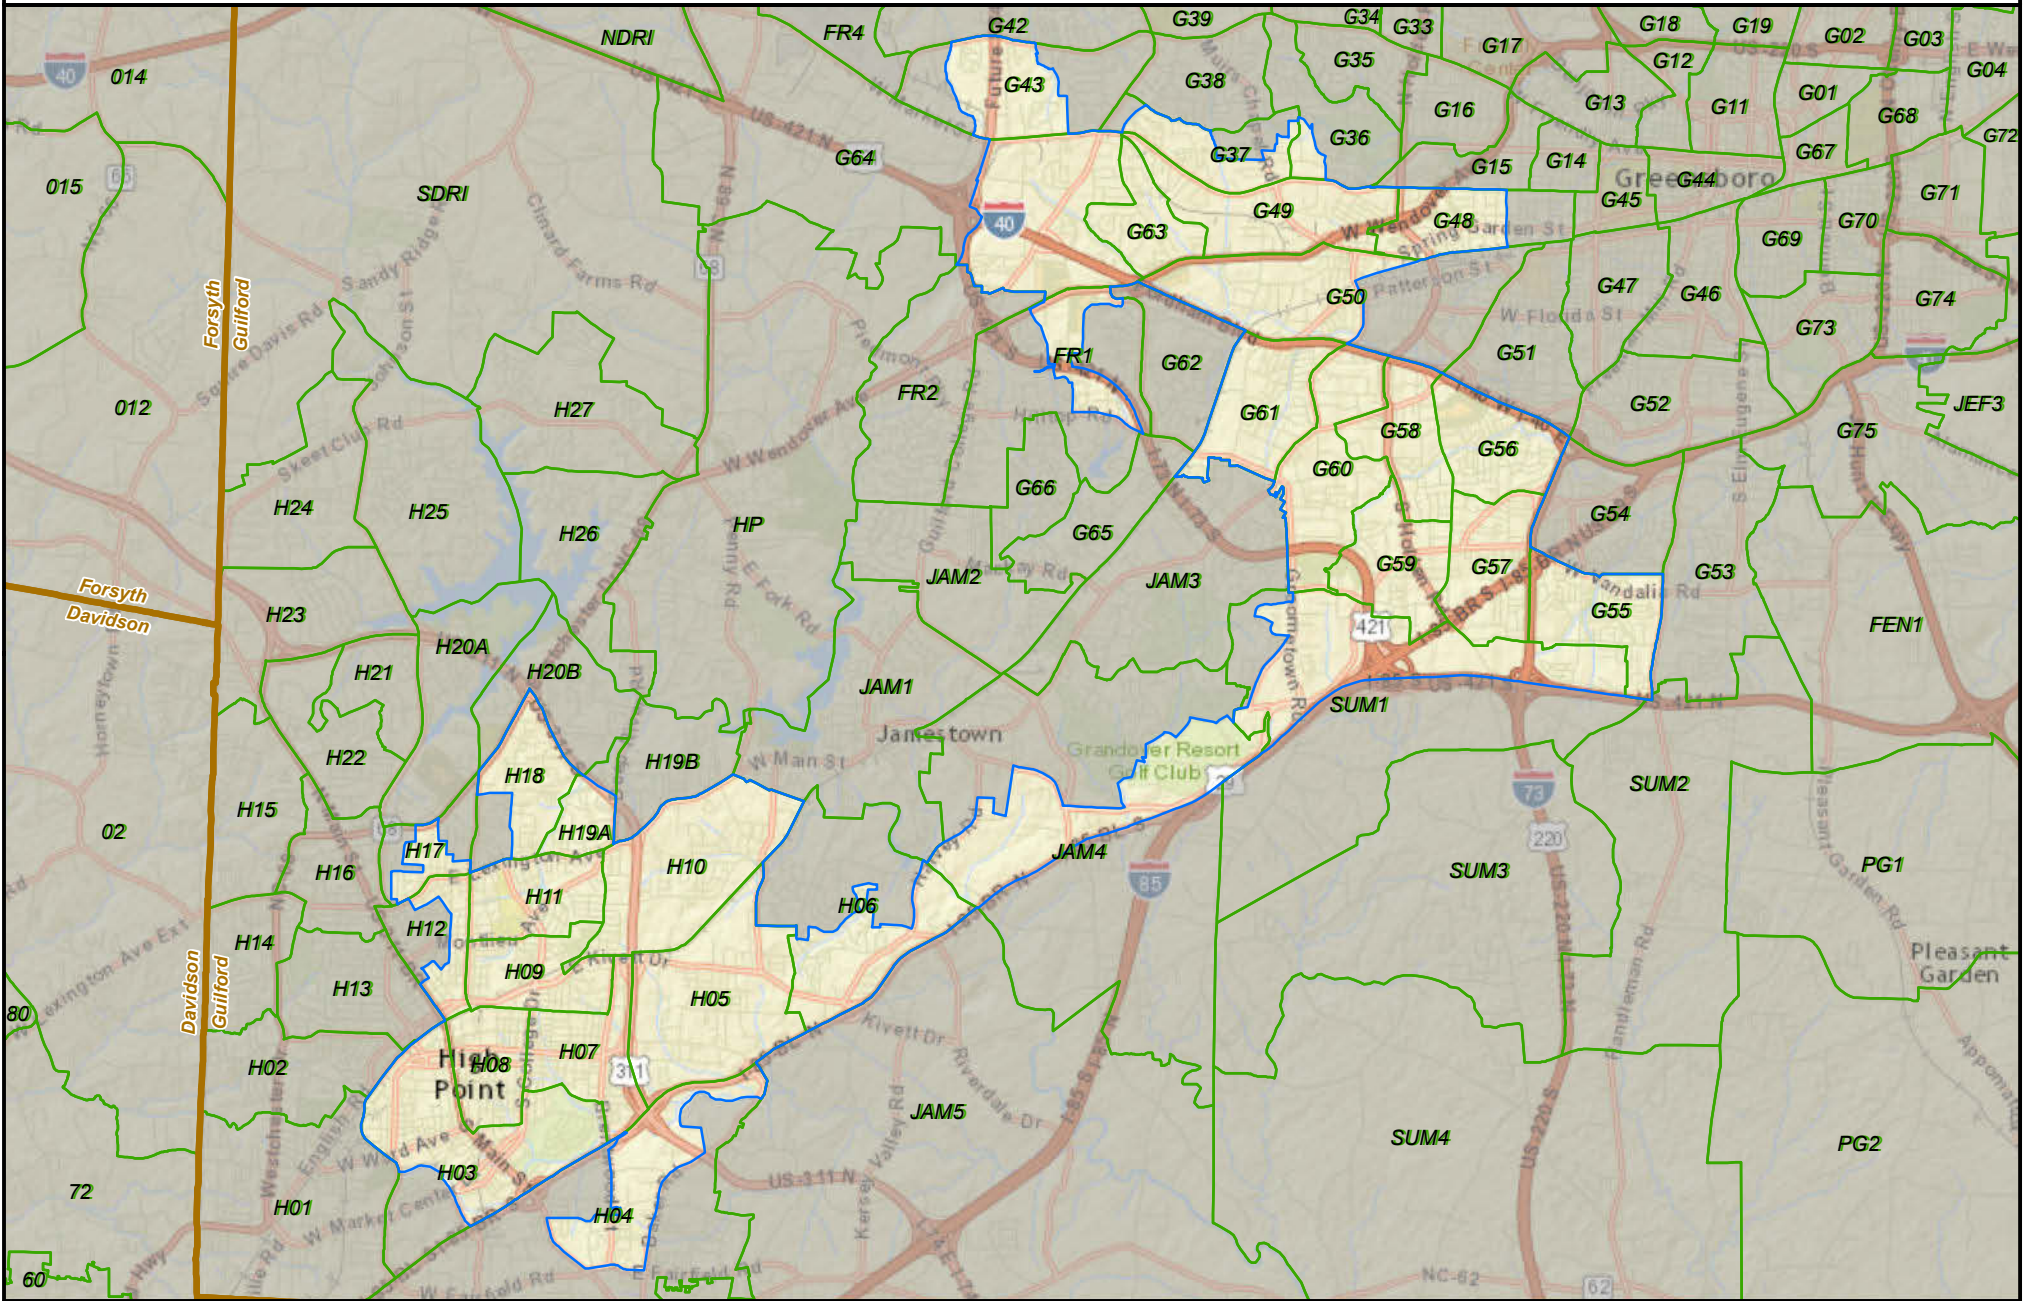

North Carolina State House District 60

- State
- County
- VTD
- District