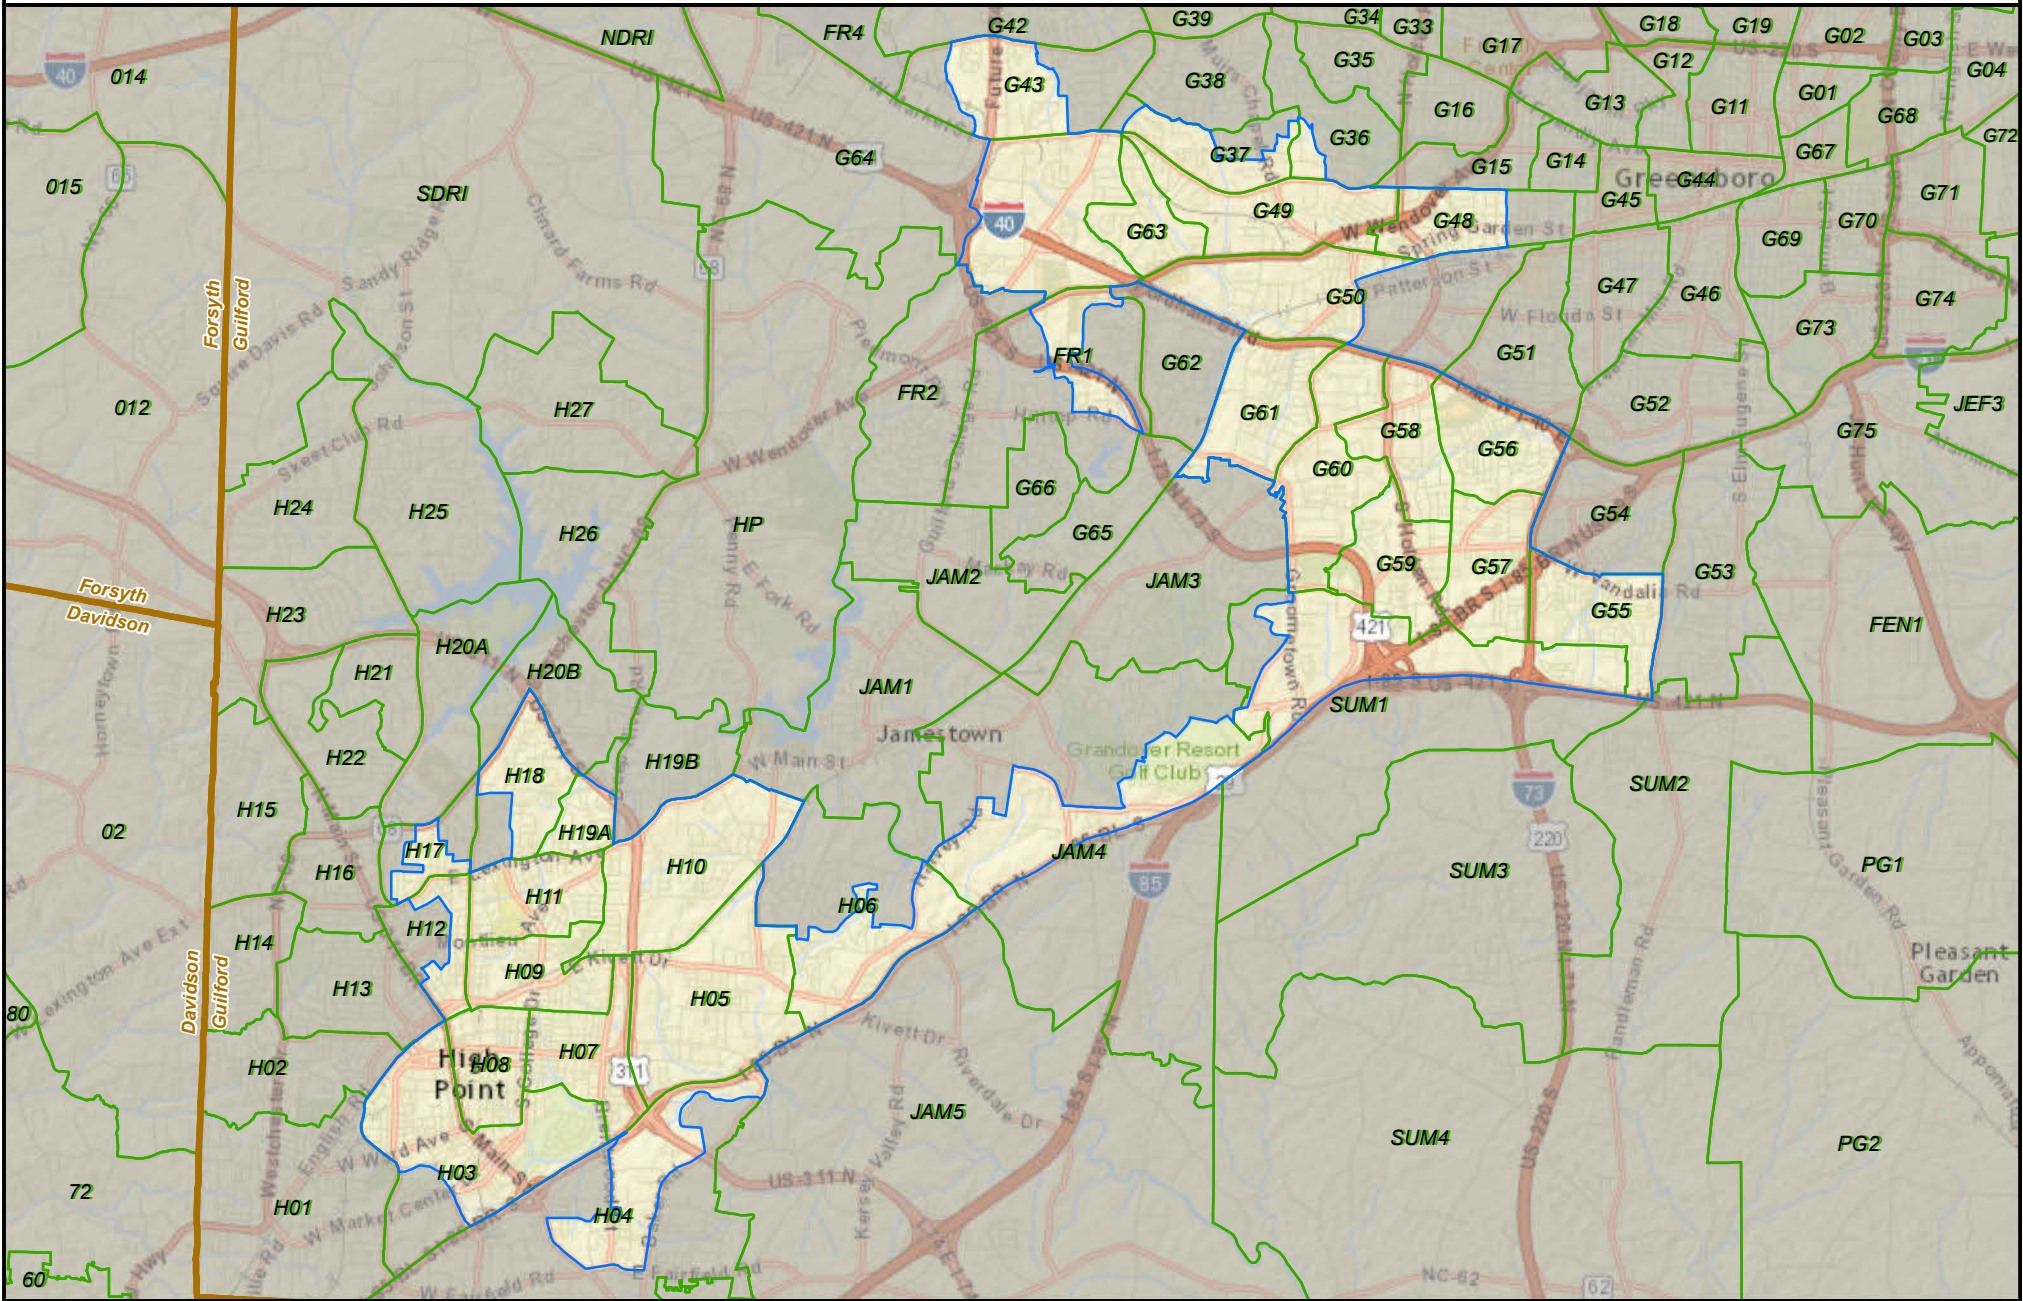

North Carolina State House District 60

- State
- County
- VTD
- District