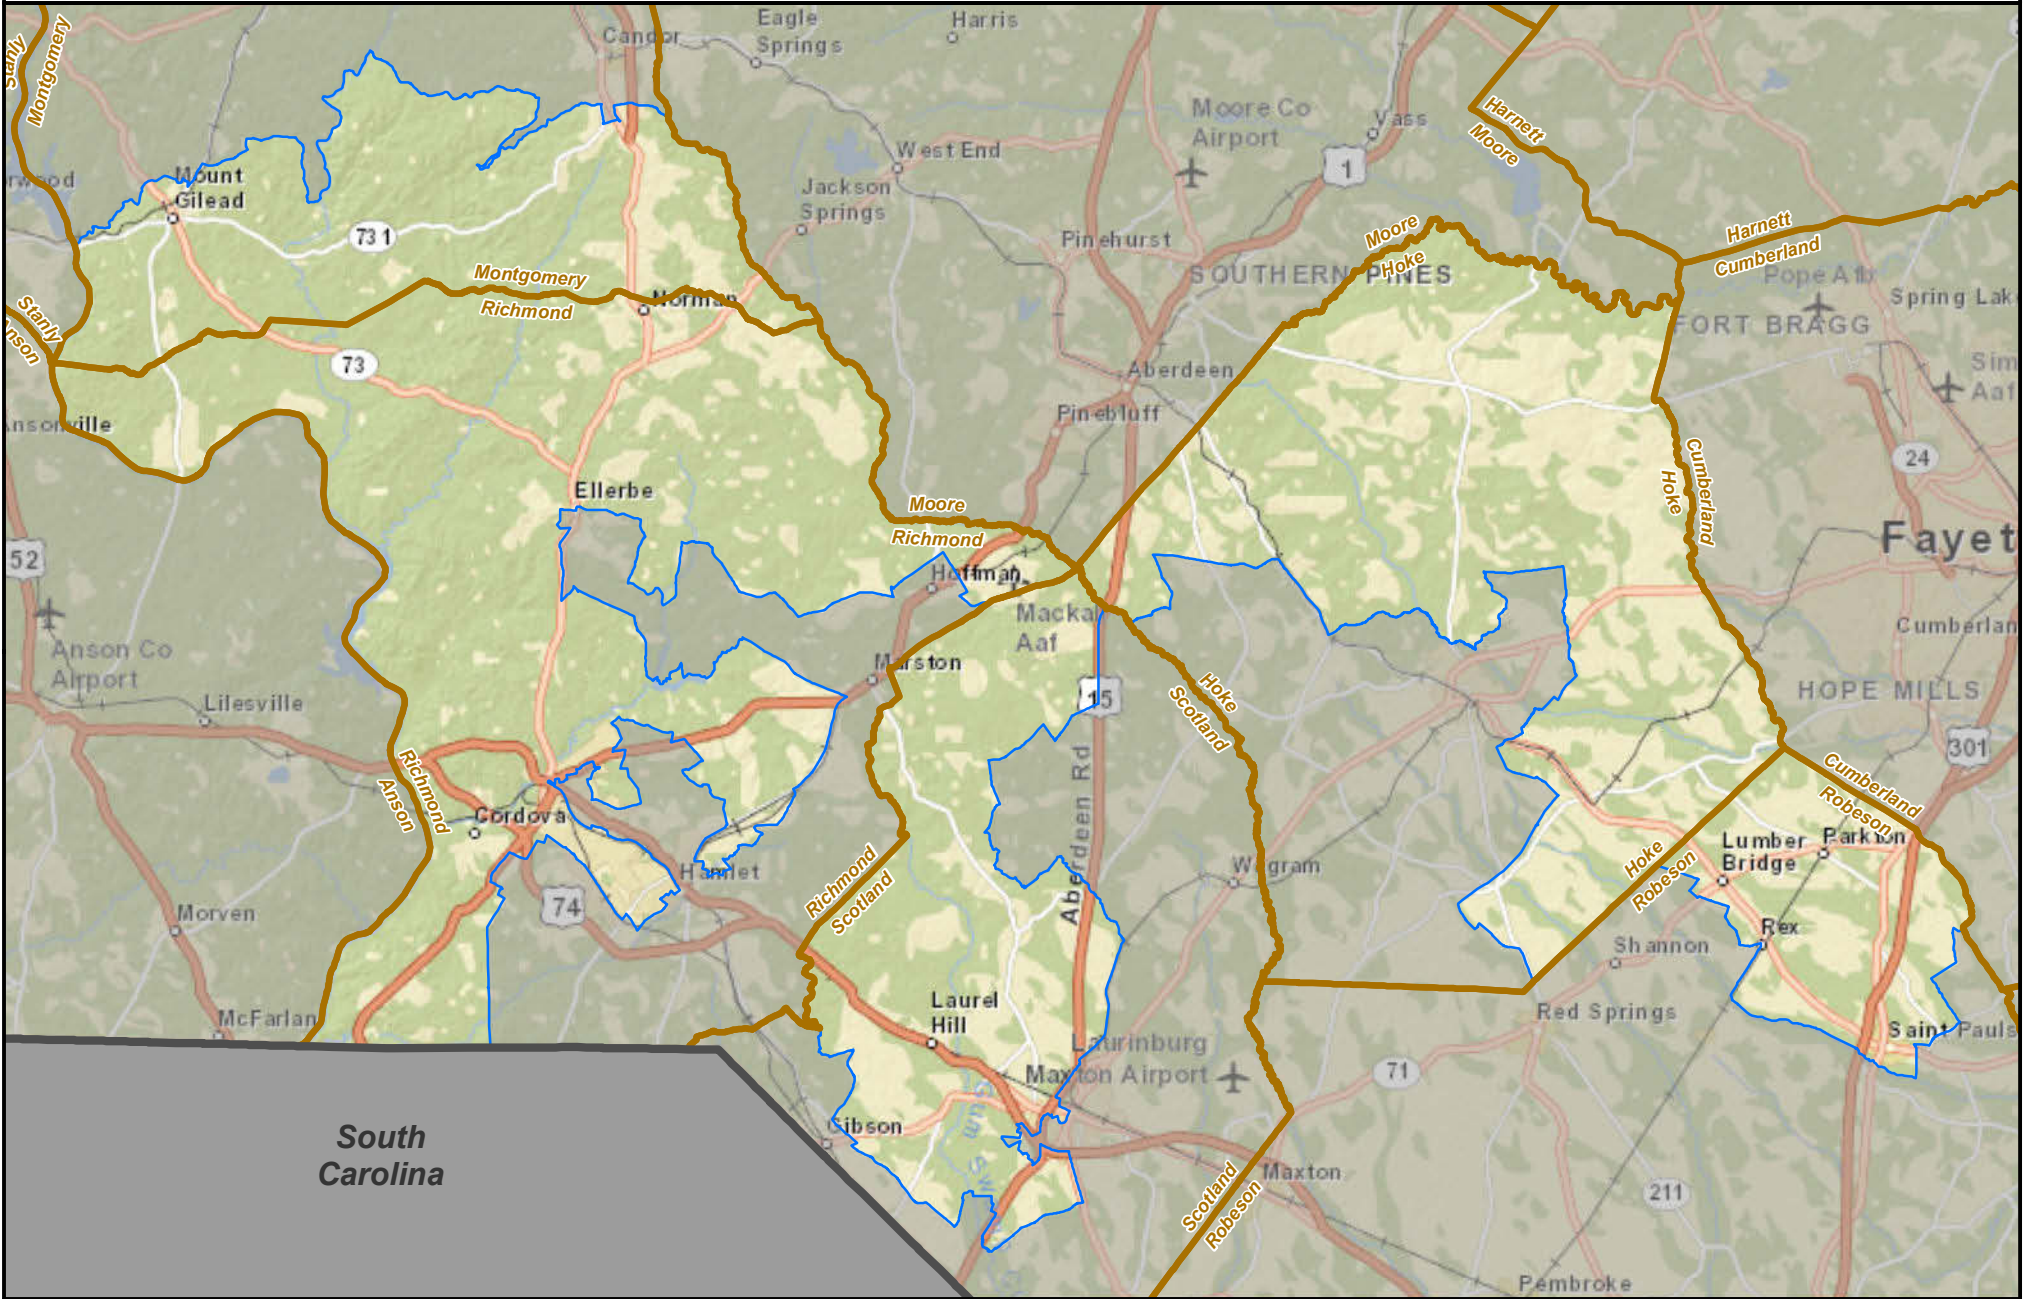

North Carolina State House District 66

South
Carolina

State County District