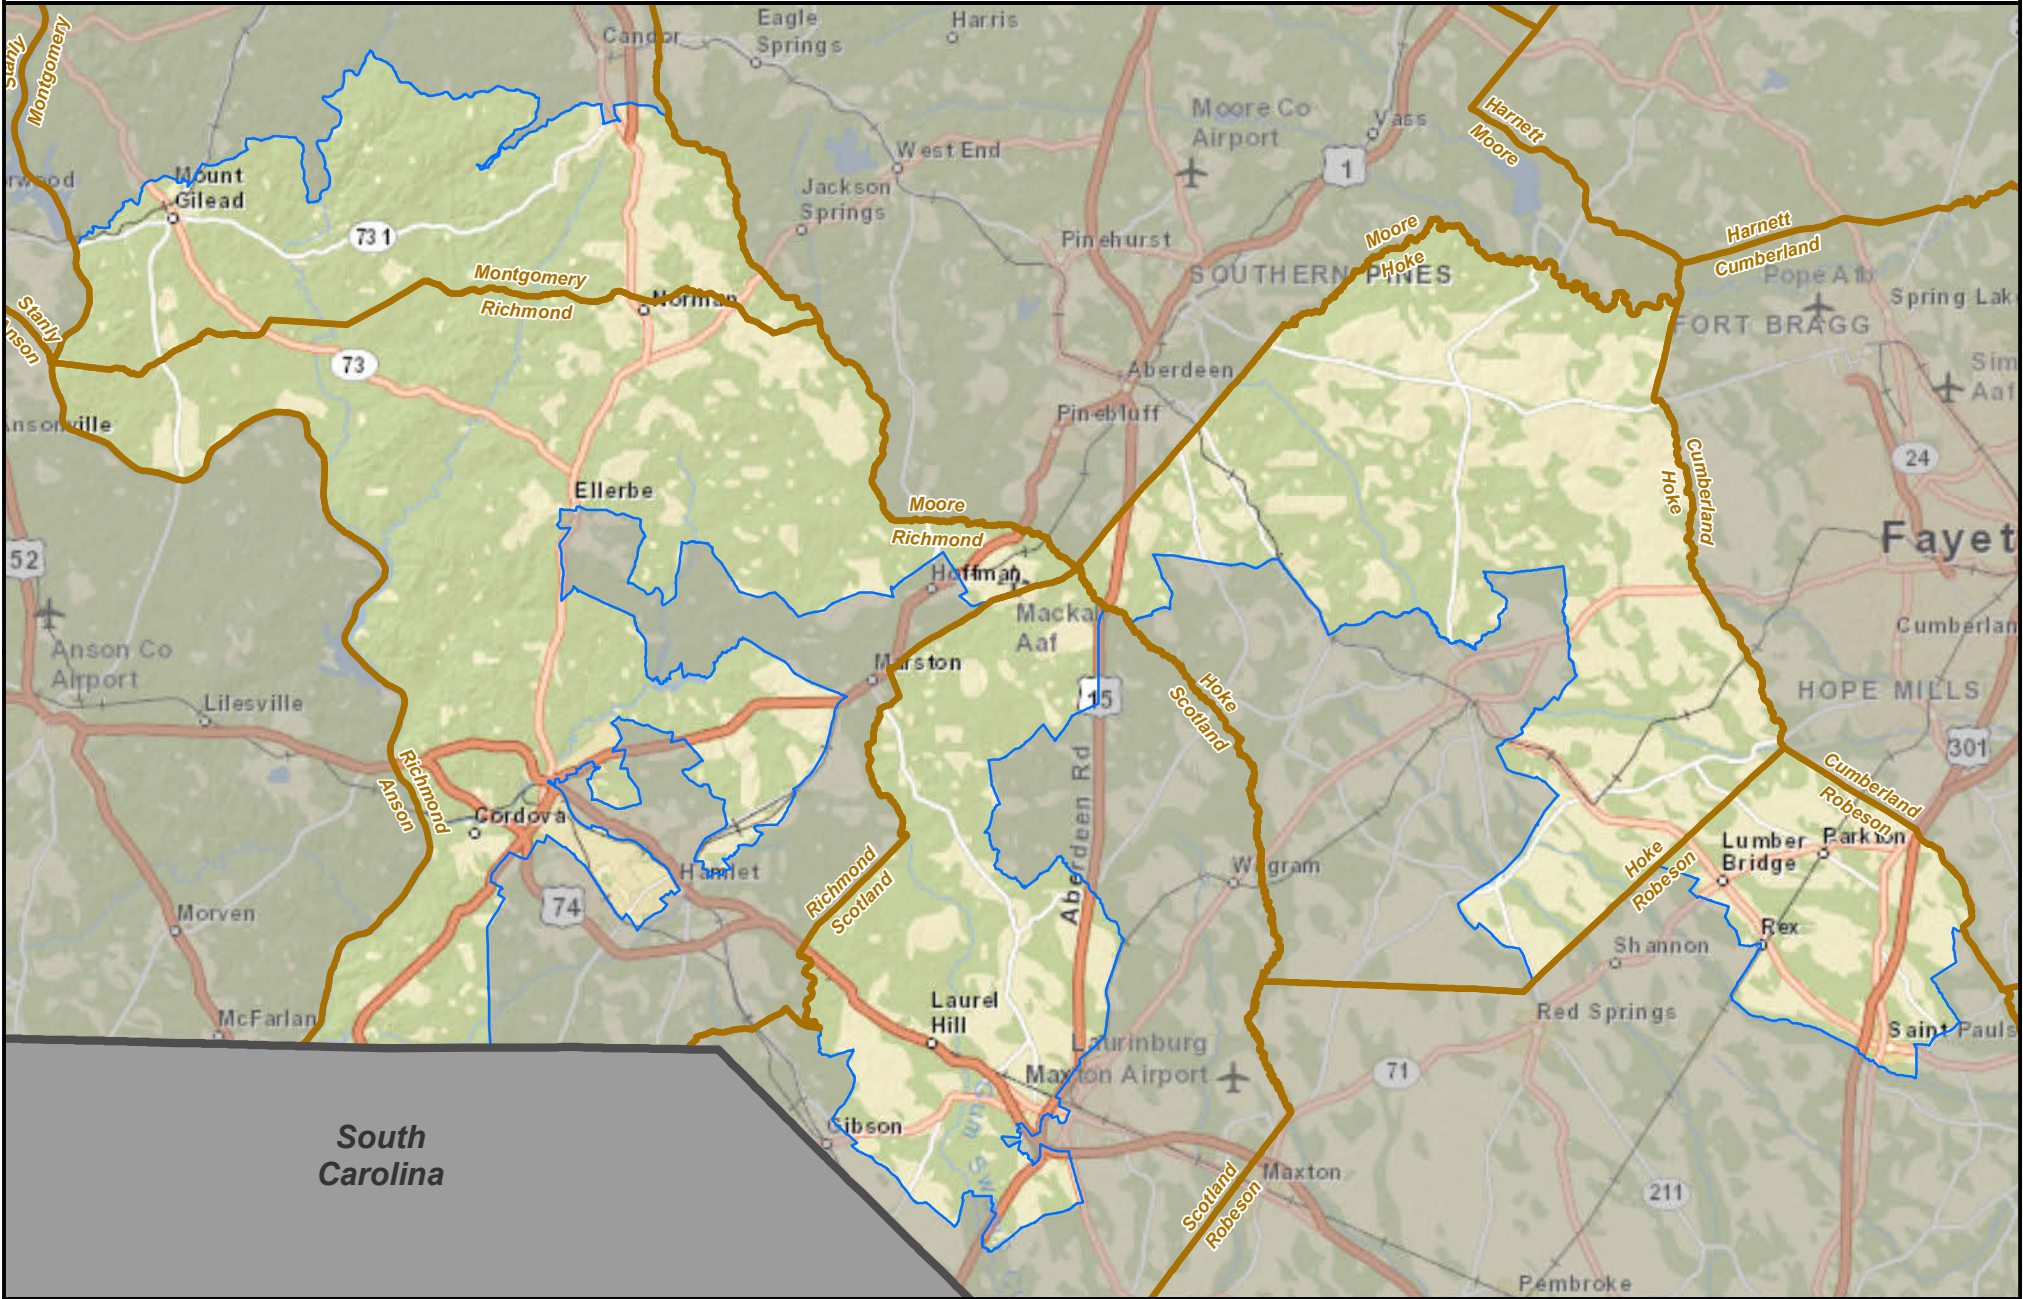

# North Carolina State House District 66

State County District