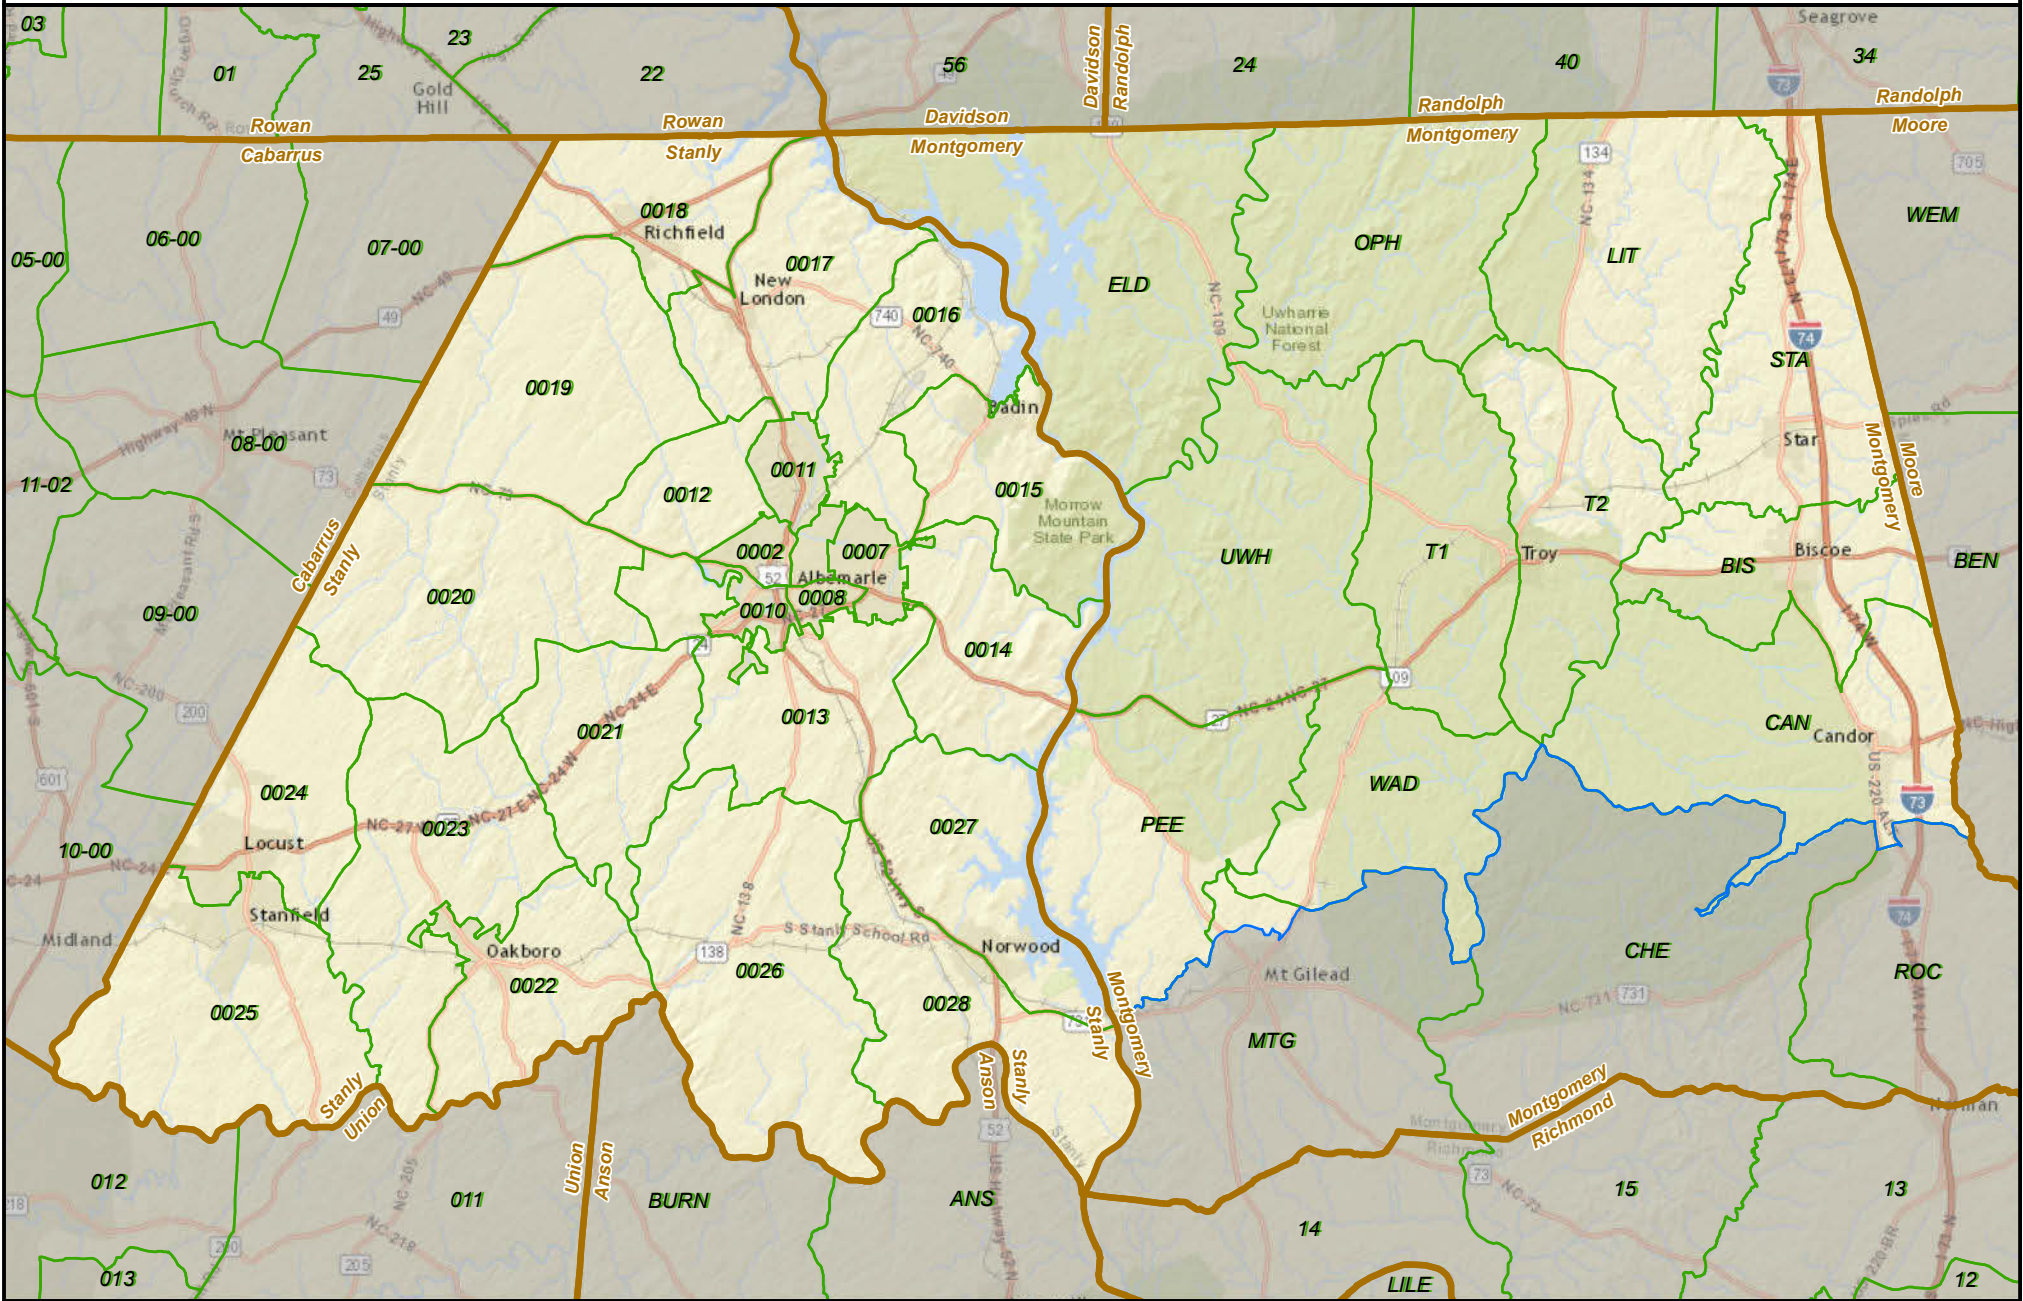

# North Carolina State House District 67

- State
- County
- VTD
- District