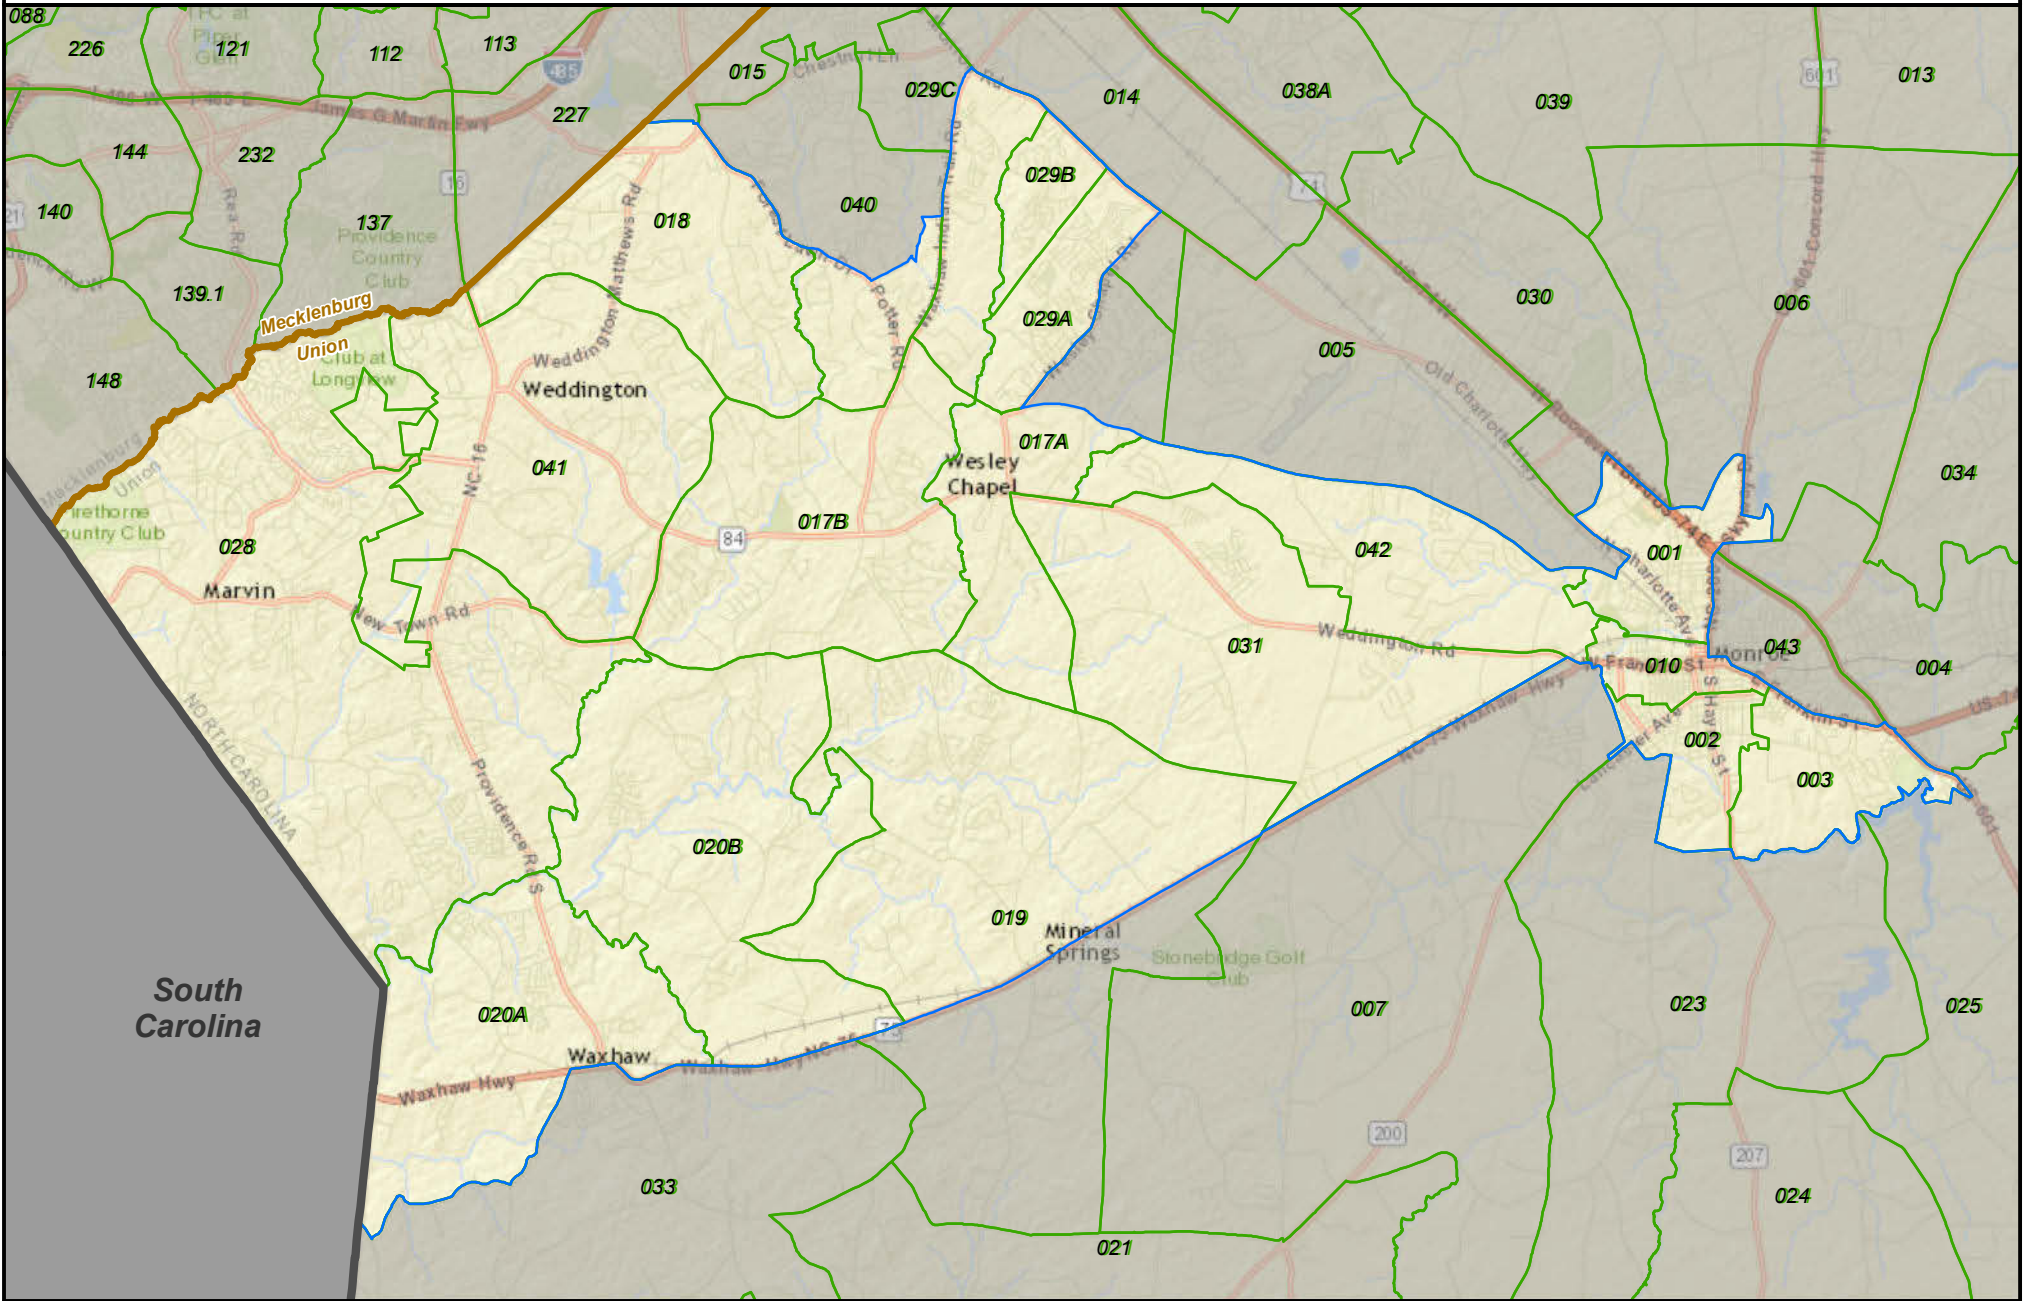

# North Carolina State House District 68

State County VTD District