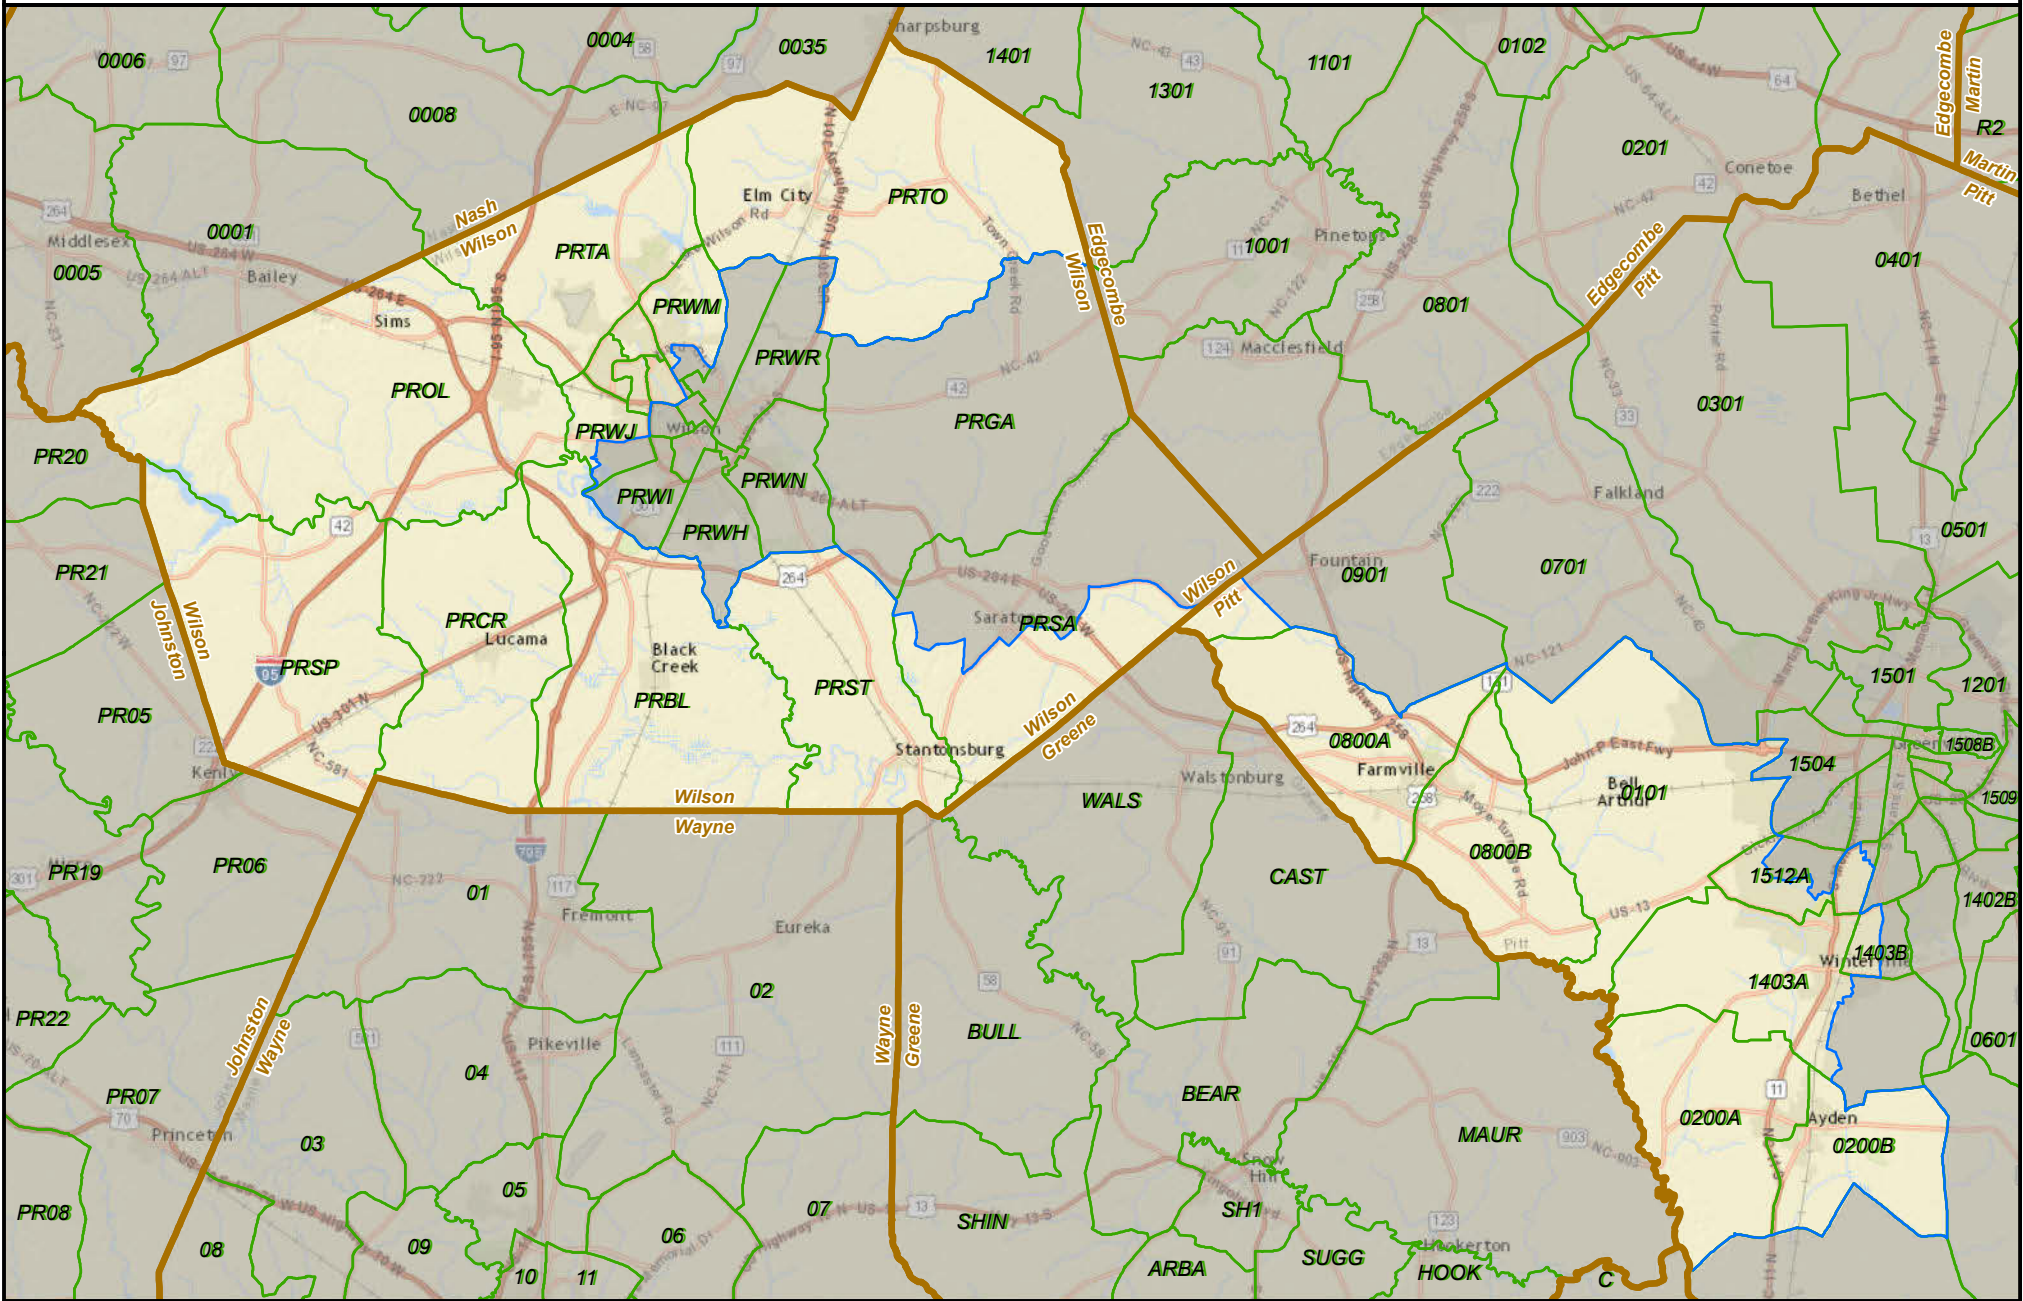

North Carolina State House District 8

 State
 County
 VTD
 District