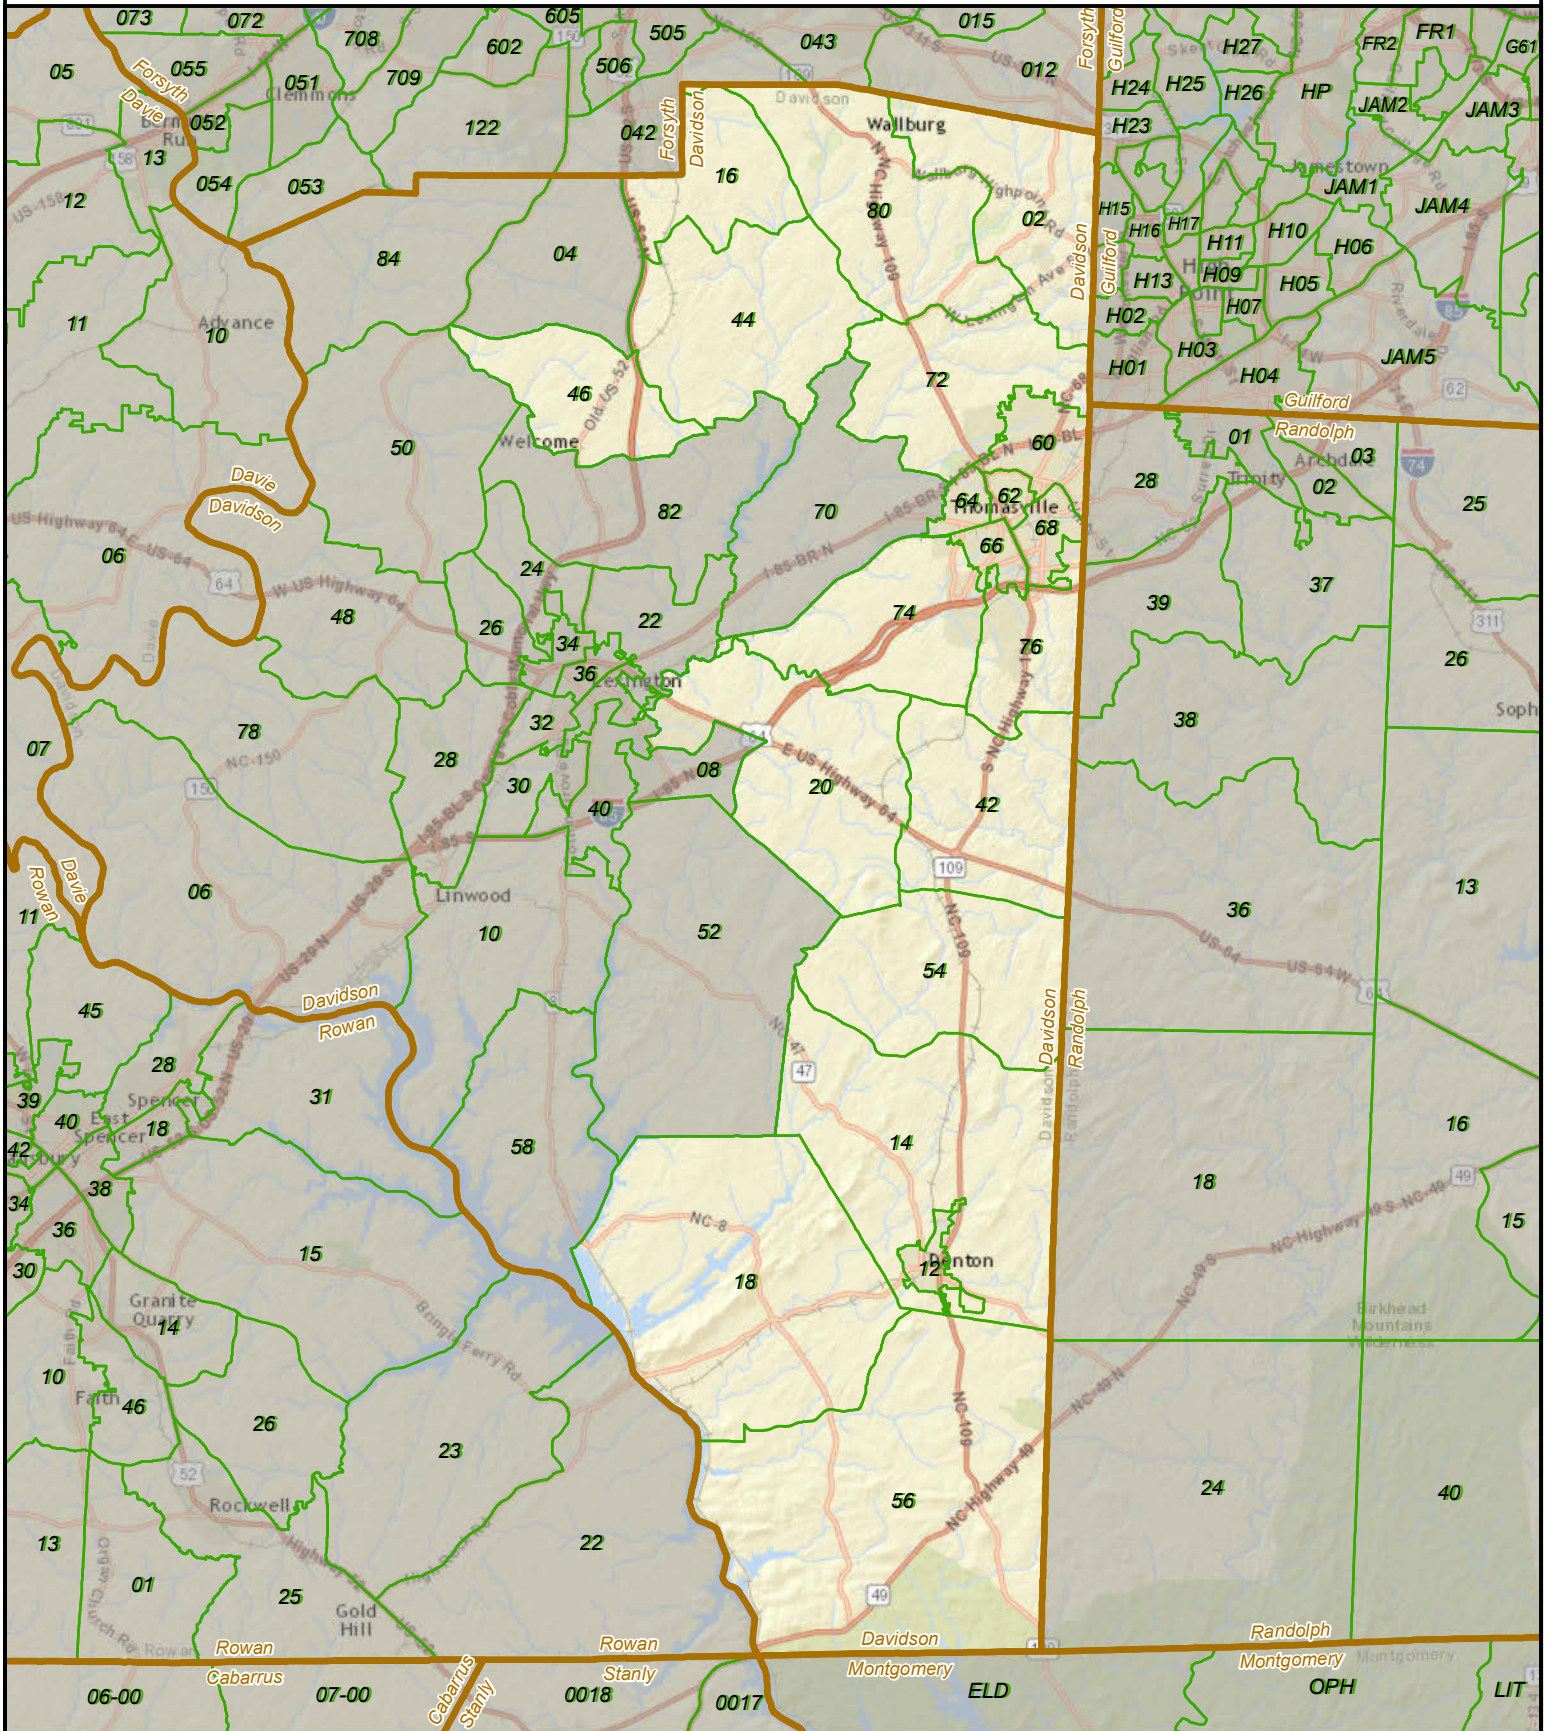

# North Carolina State House District 80

- State
- County
- VTD
- District

Created by the NC General Assembly, 03/23/2015.

Plan Source: Lewis Dollar Dockham 4.

Base Map Source: ESRI and contributors.

[http://help.arcgis.com/en/communitymaps/pdf/WorldStreetsMap\\_Contributors.pdf](http://help.arcgis.com/en/communitymaps/pdf/WorldStreetsMap_Contributors.pdf)