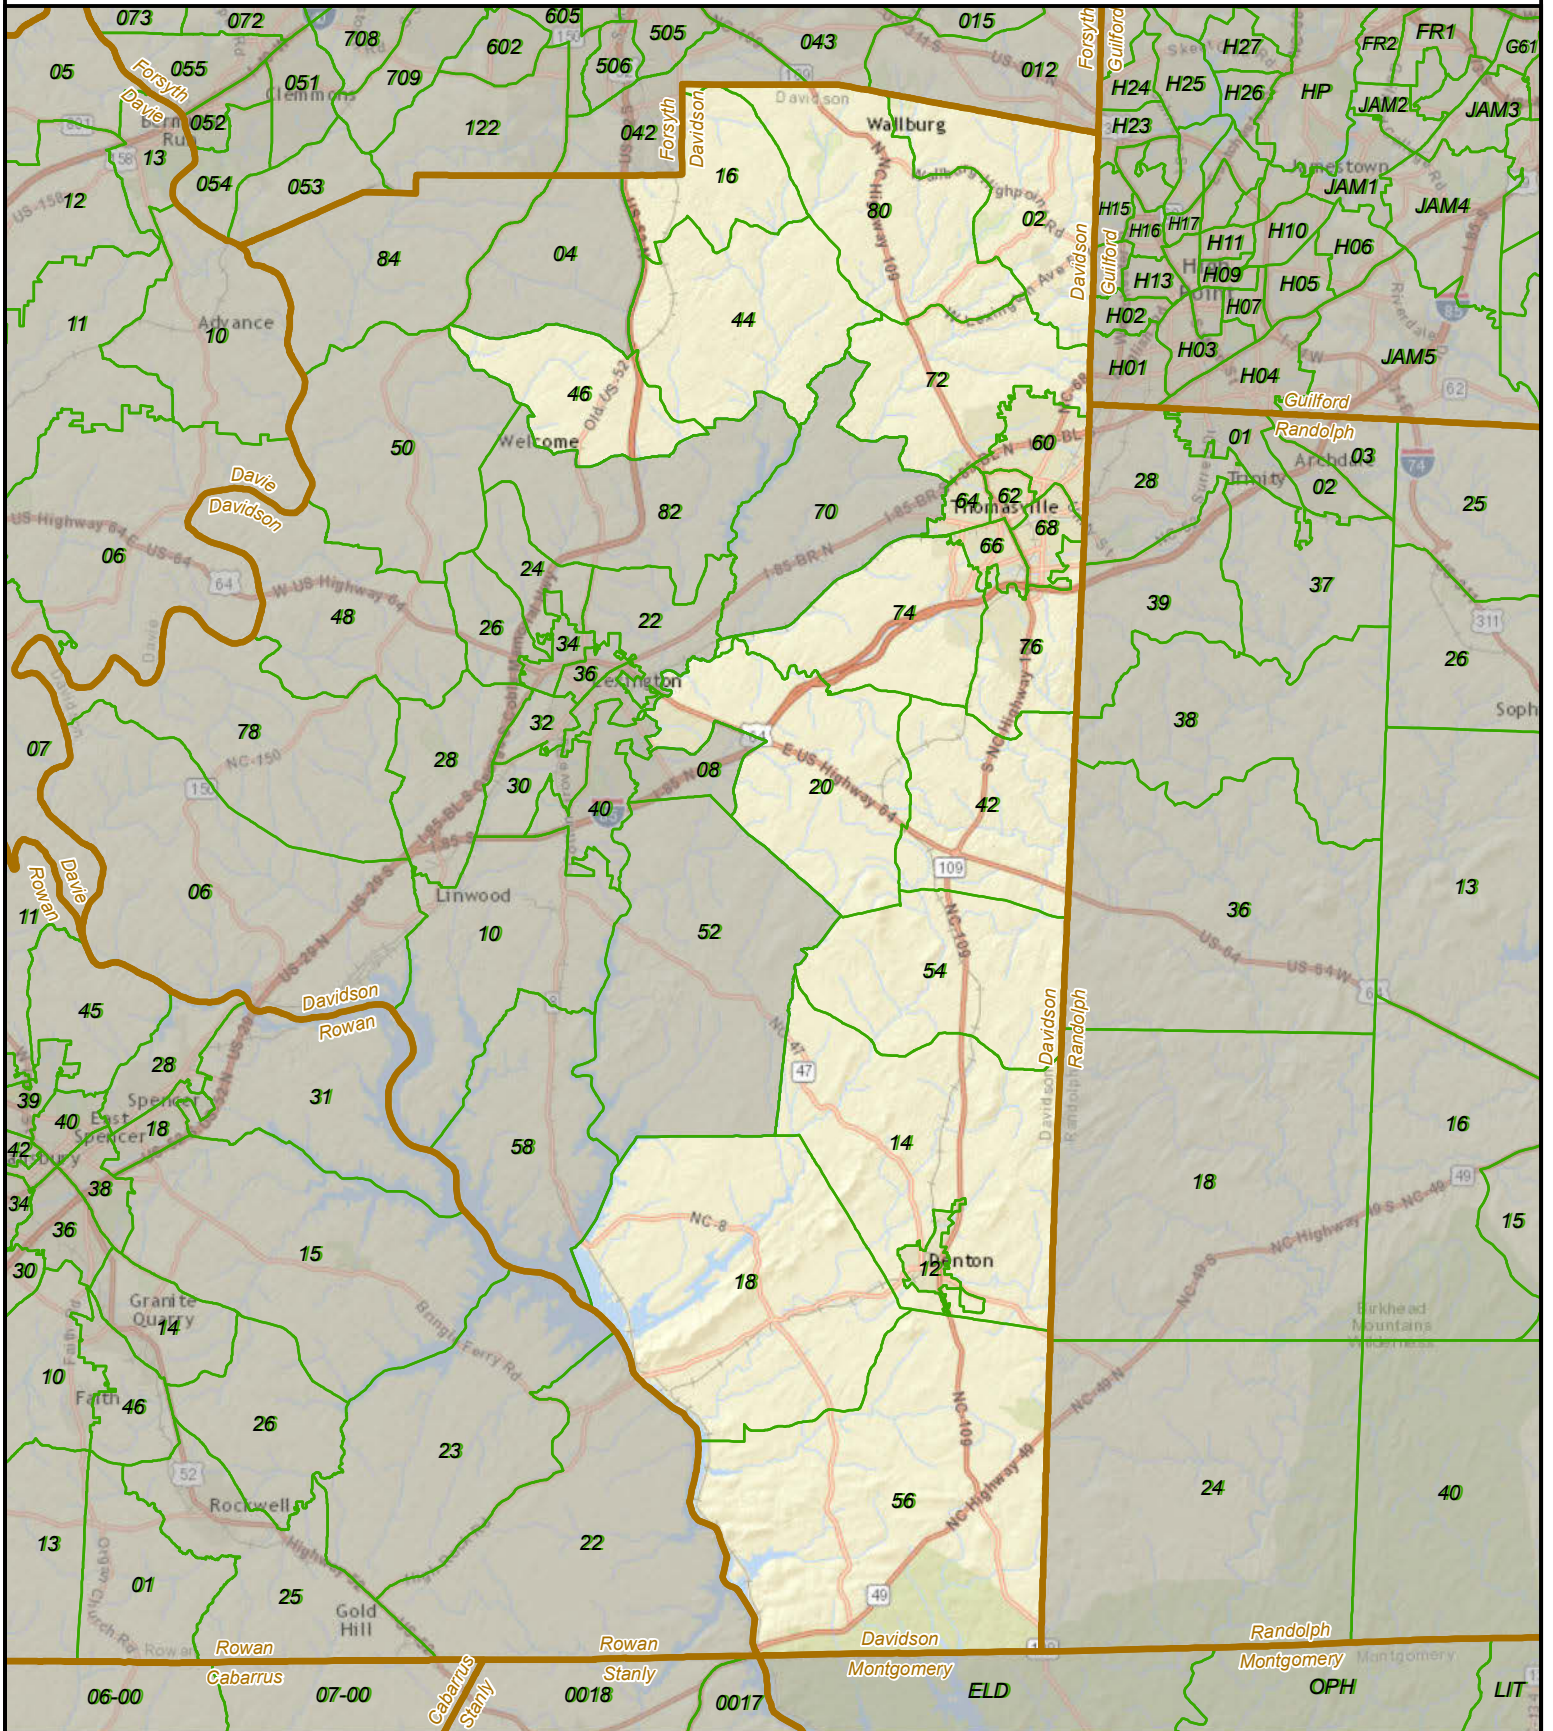

North Carolina State House District 80

- State
- County
- VTD
- District

Created by the NC General Assembly, 03/23/2015.

Plan Source: Lewis Dollar Dockham 4.

Base Map Source: ESRI and contributors.

http://help.arcgis.com/en/communitymaps/pdf/WorldStreetsMap_Contributors.pdf