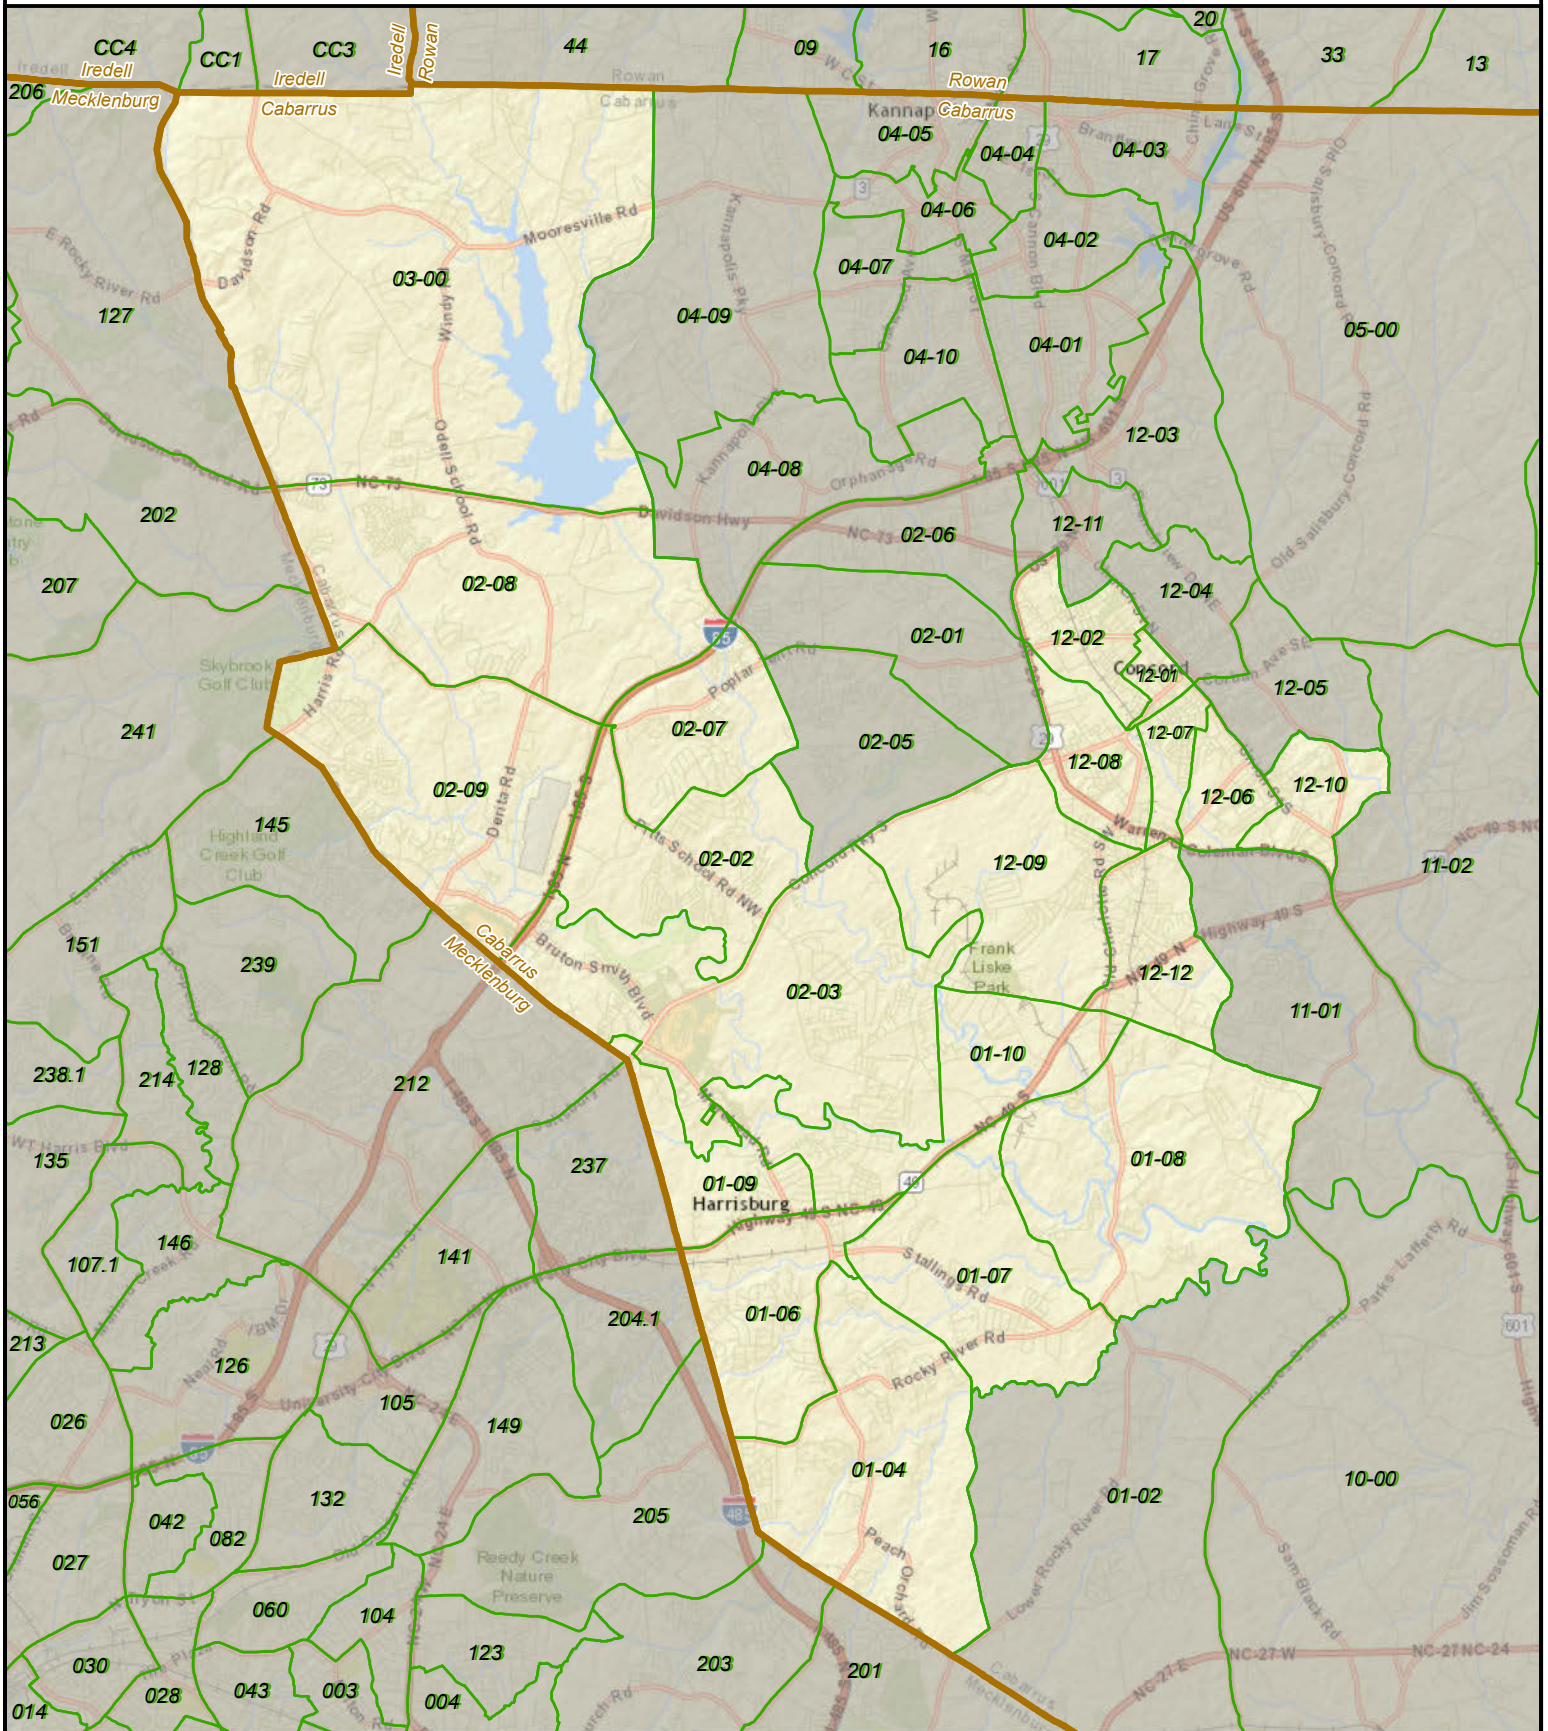

North Carolina State House District 82

 State
 County
 VTD
 District

Created by the NC General Assembly, 03/23/2015.

Plan Source: Lewis Dollar Dockham 4.

Base Map Source: ESRI and contributors.

http://help.arcgis.com/en/communitymaps/pdf/WorldStreetsMap_Contributors.pdf