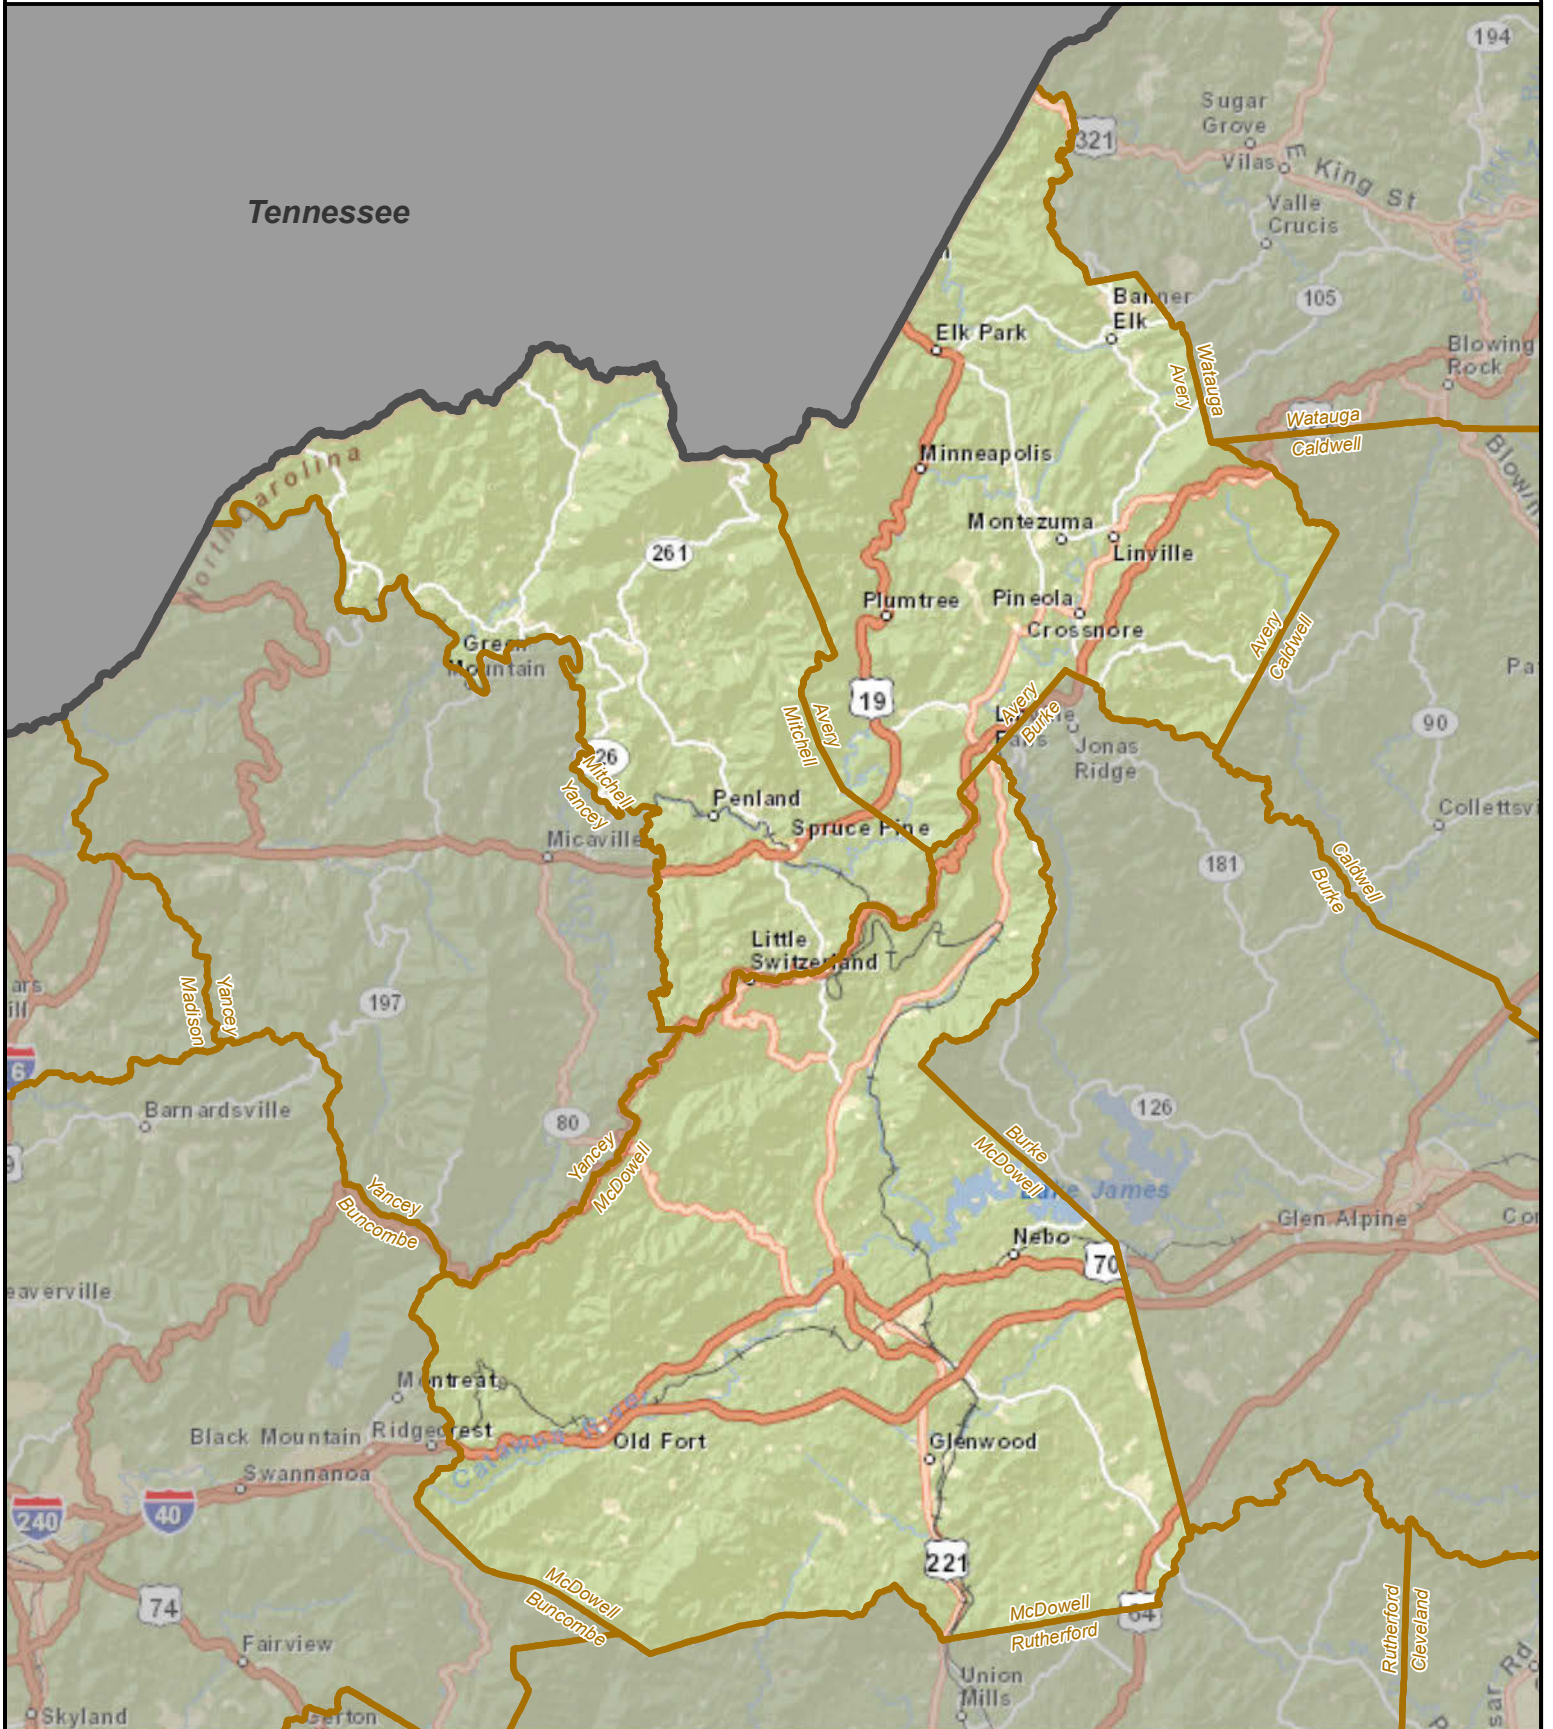

North Carolina State House District 85

State County District

Created by the NC General Assembly, 03/23/2015.

Plan Source: Lewis Dollar Dockham 4.

Base Map Source: ESRI and contributors.

http://help.arcgis.com/en/communitymaps/pdf/WorldStreetsMap_Contributors.pdf