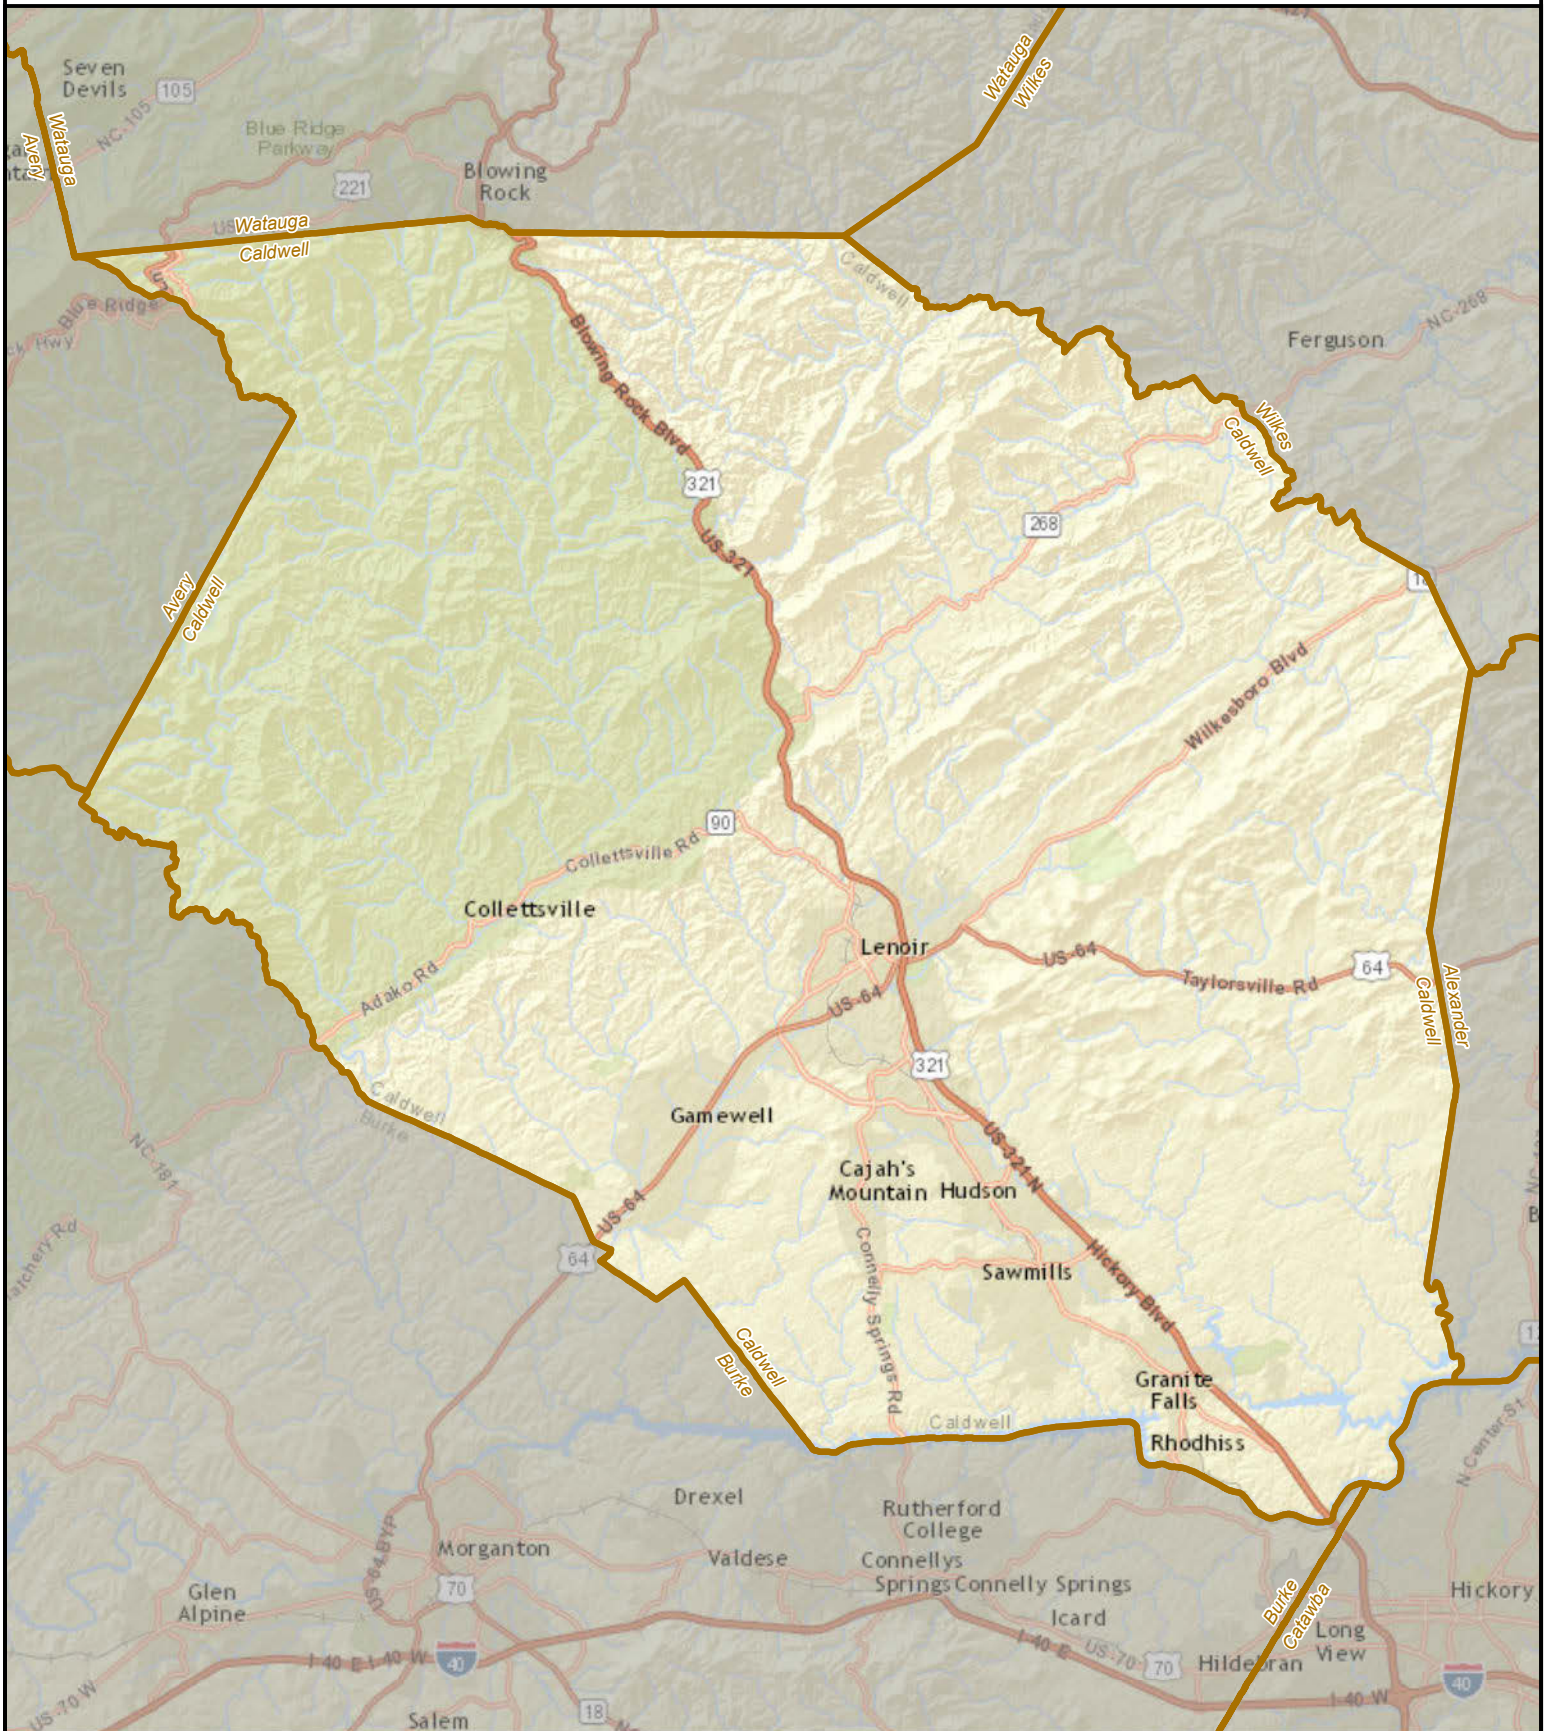

# North Carolina State House District 87

State County District

Created by the NC General Assembly, 03/23/2015.

Plan Source: Lewis Dollar Dockham 4.

Base Map Source: ESRI and contributors.

[http://help.arcgis.com/en/communitymaps/pdf/WorldStreetsMap\\_Contributors.pdf](http://help.arcgis.com/en/communitymaps/pdf/WorldStreetsMap_Contributors.pdf)