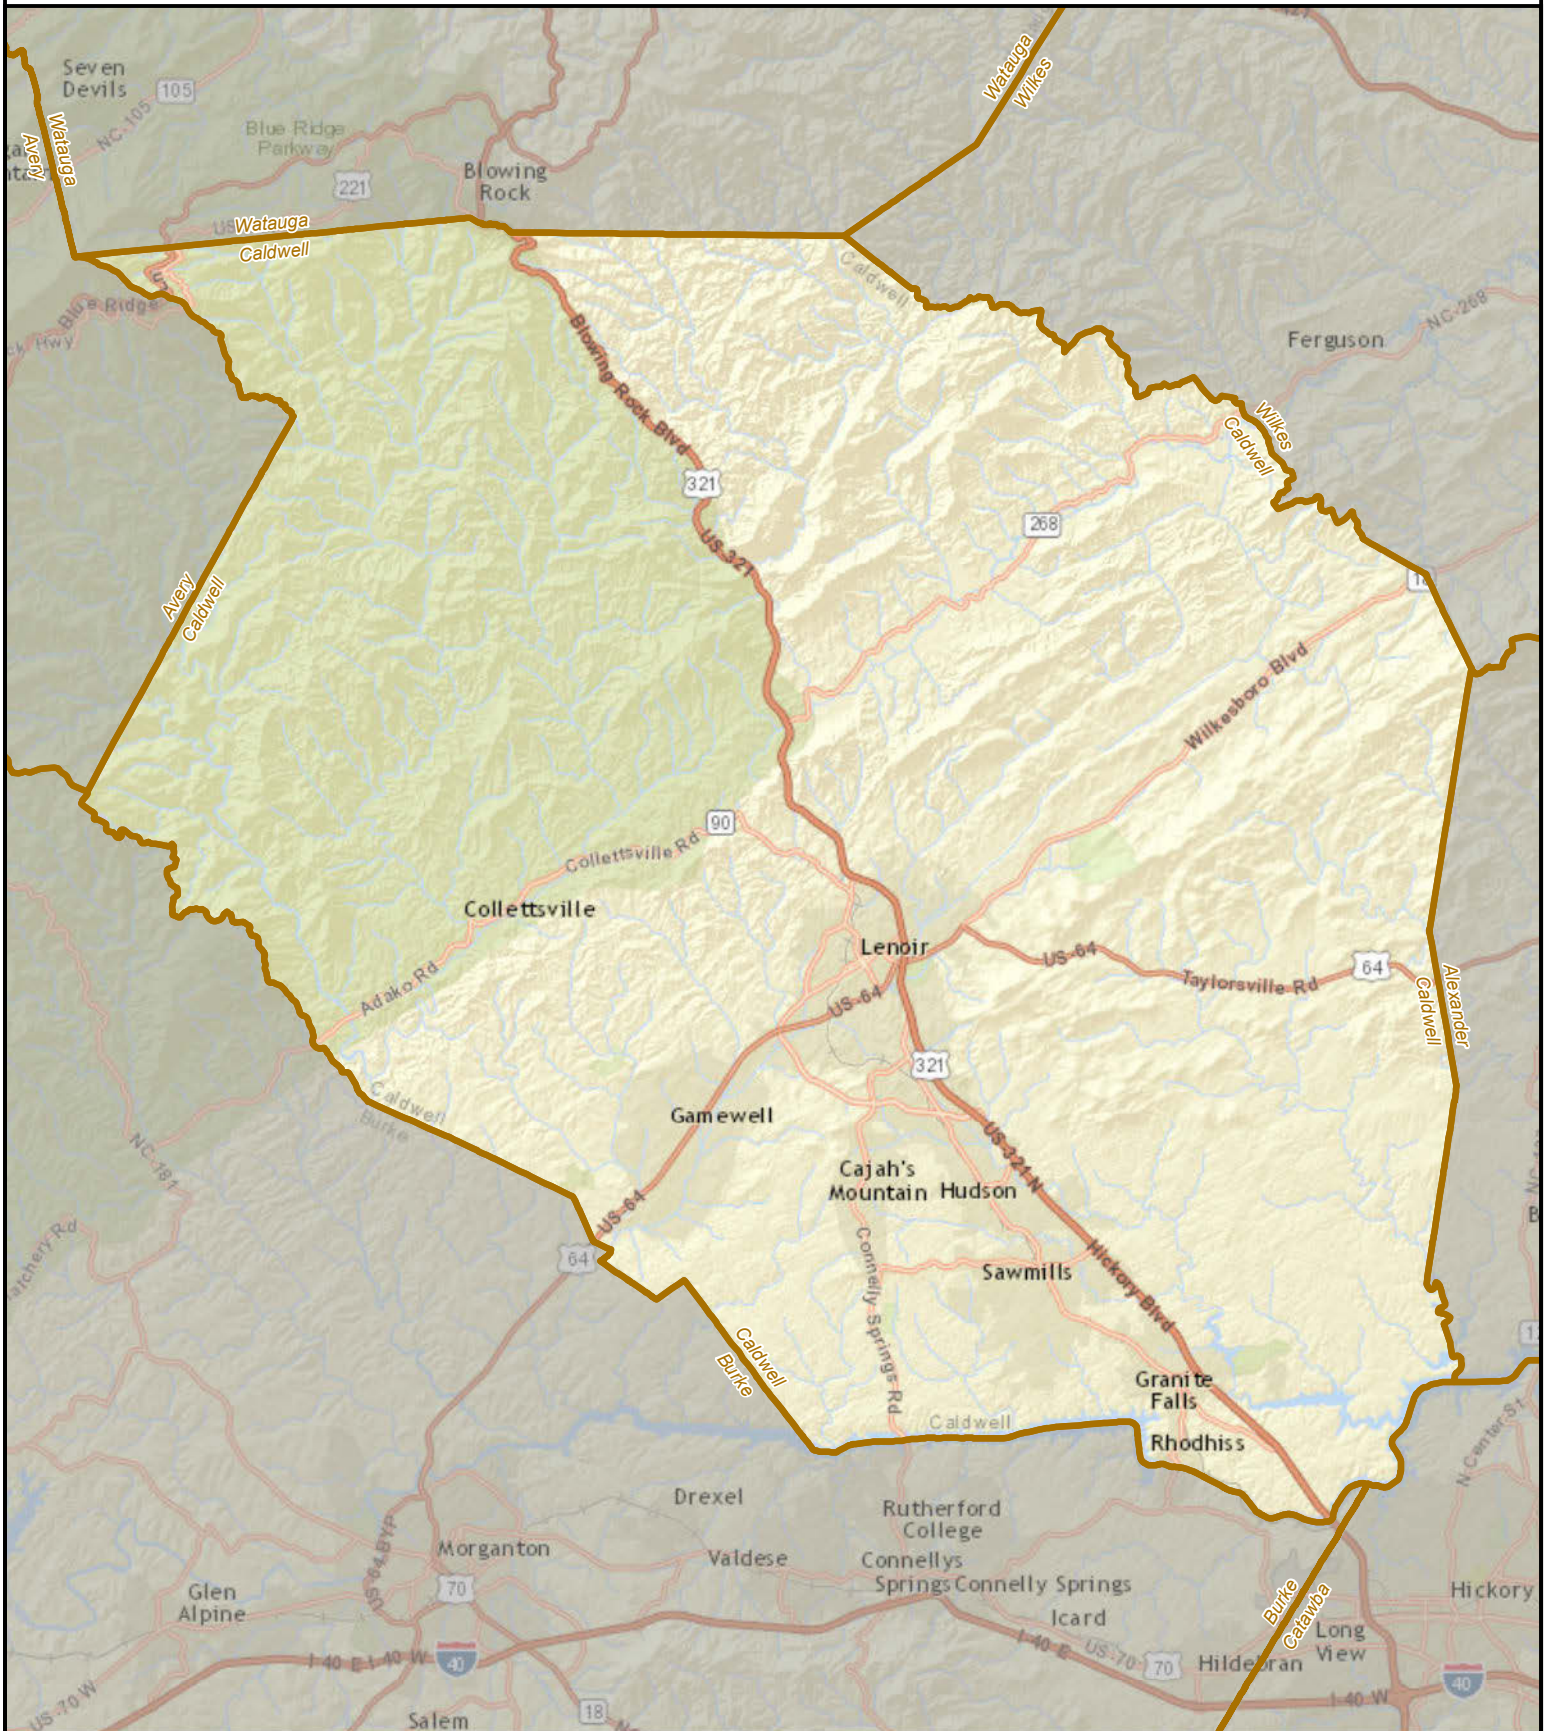

North Carolina State House District 87

State County District

Created by the NC General Assembly, 03/23/2015.

Plan Source: Lewis Dollar Dockham 4.

Base Map Source: ESRI and contributors.

http://help.arcgis.com/en/communitymaps/pdf/WorldStreetsMap_Contributors.pdf