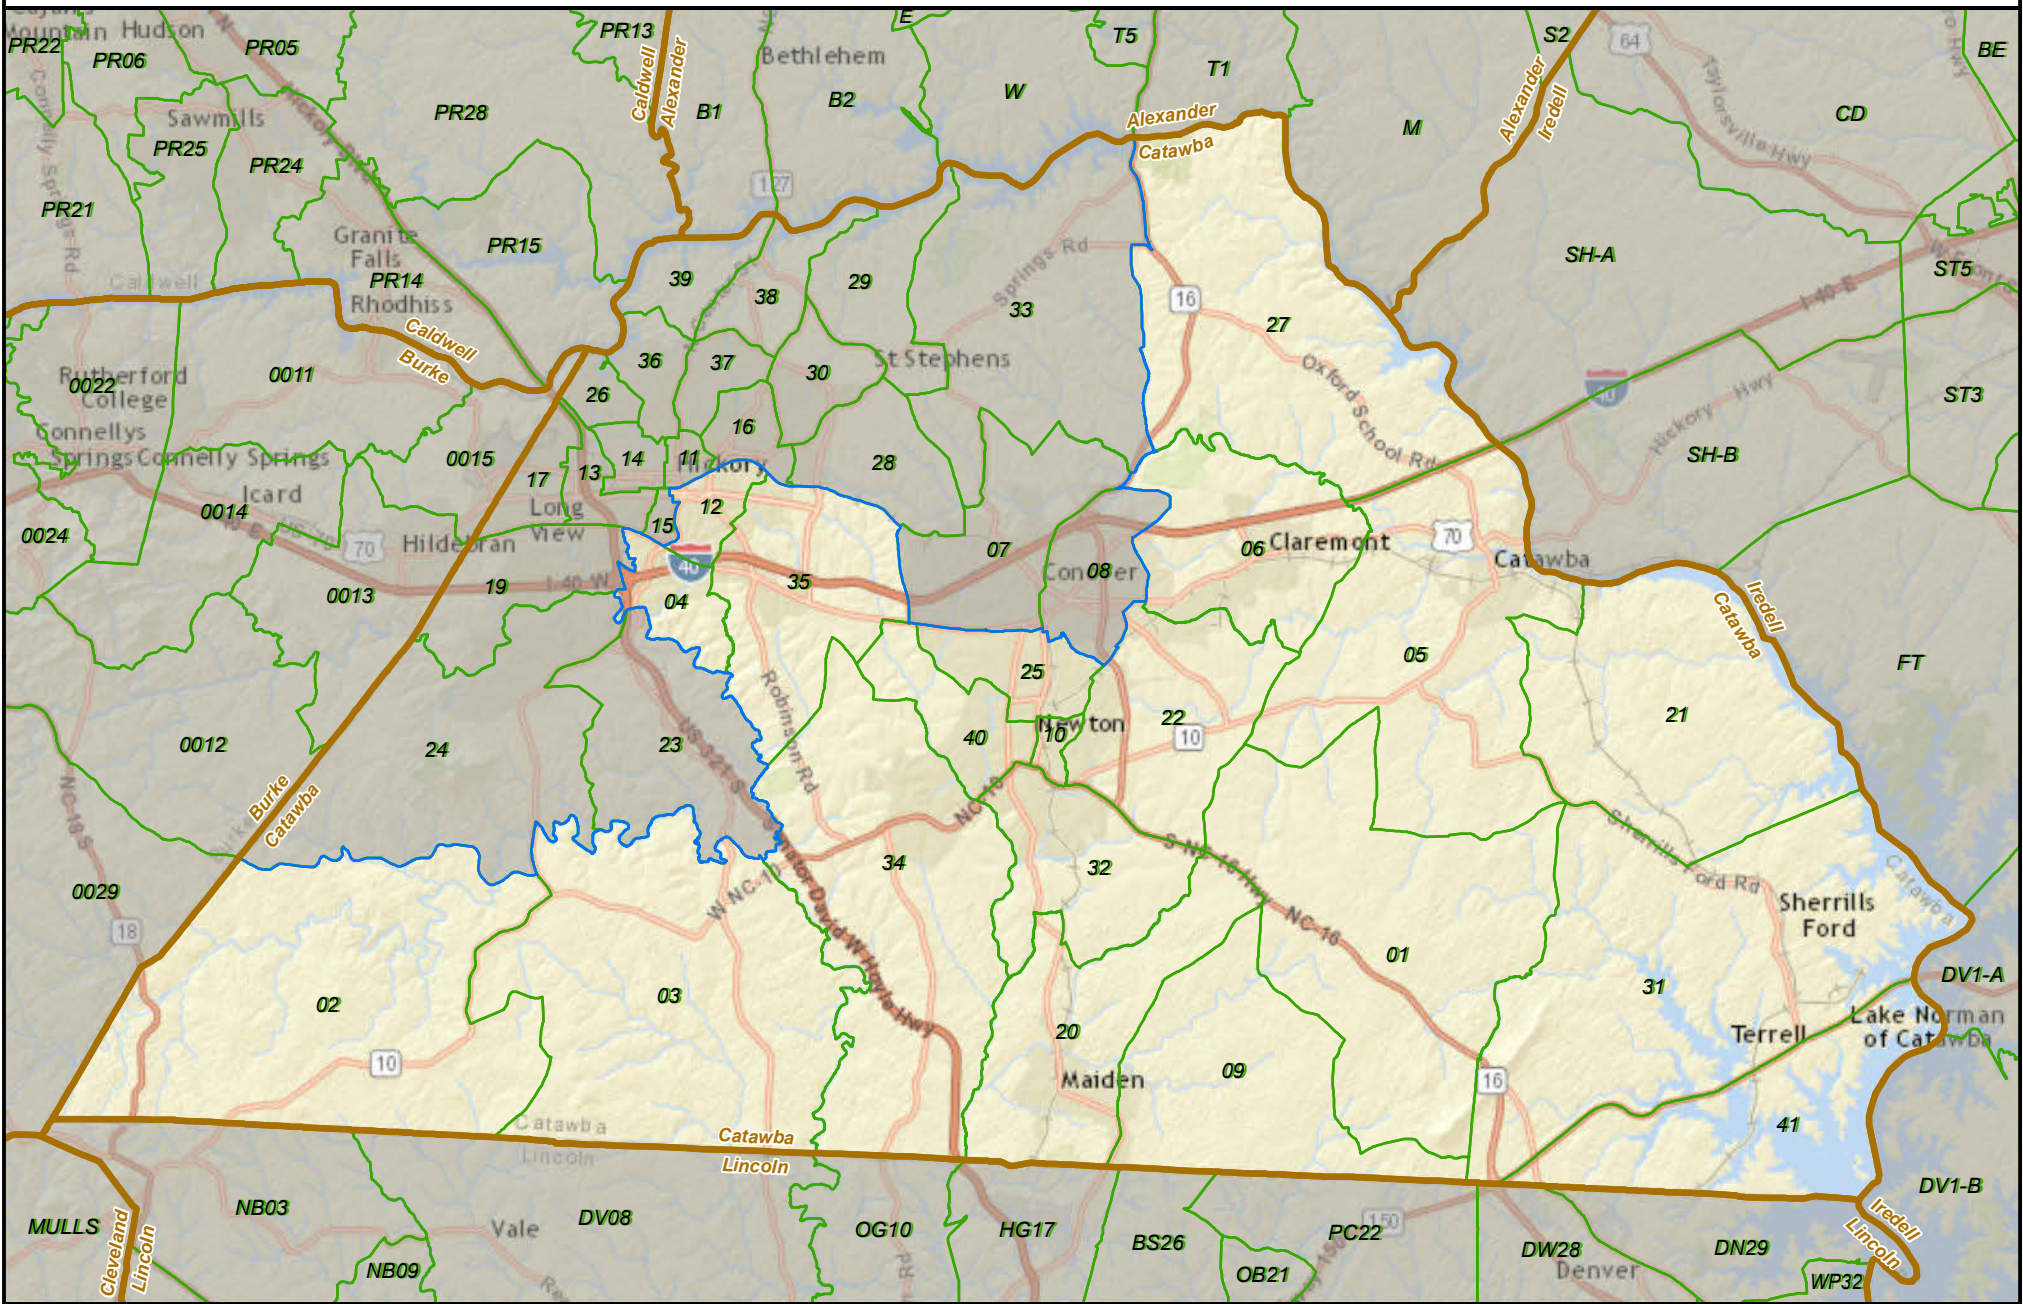

# North Carolina State House District 89

State County VTD District