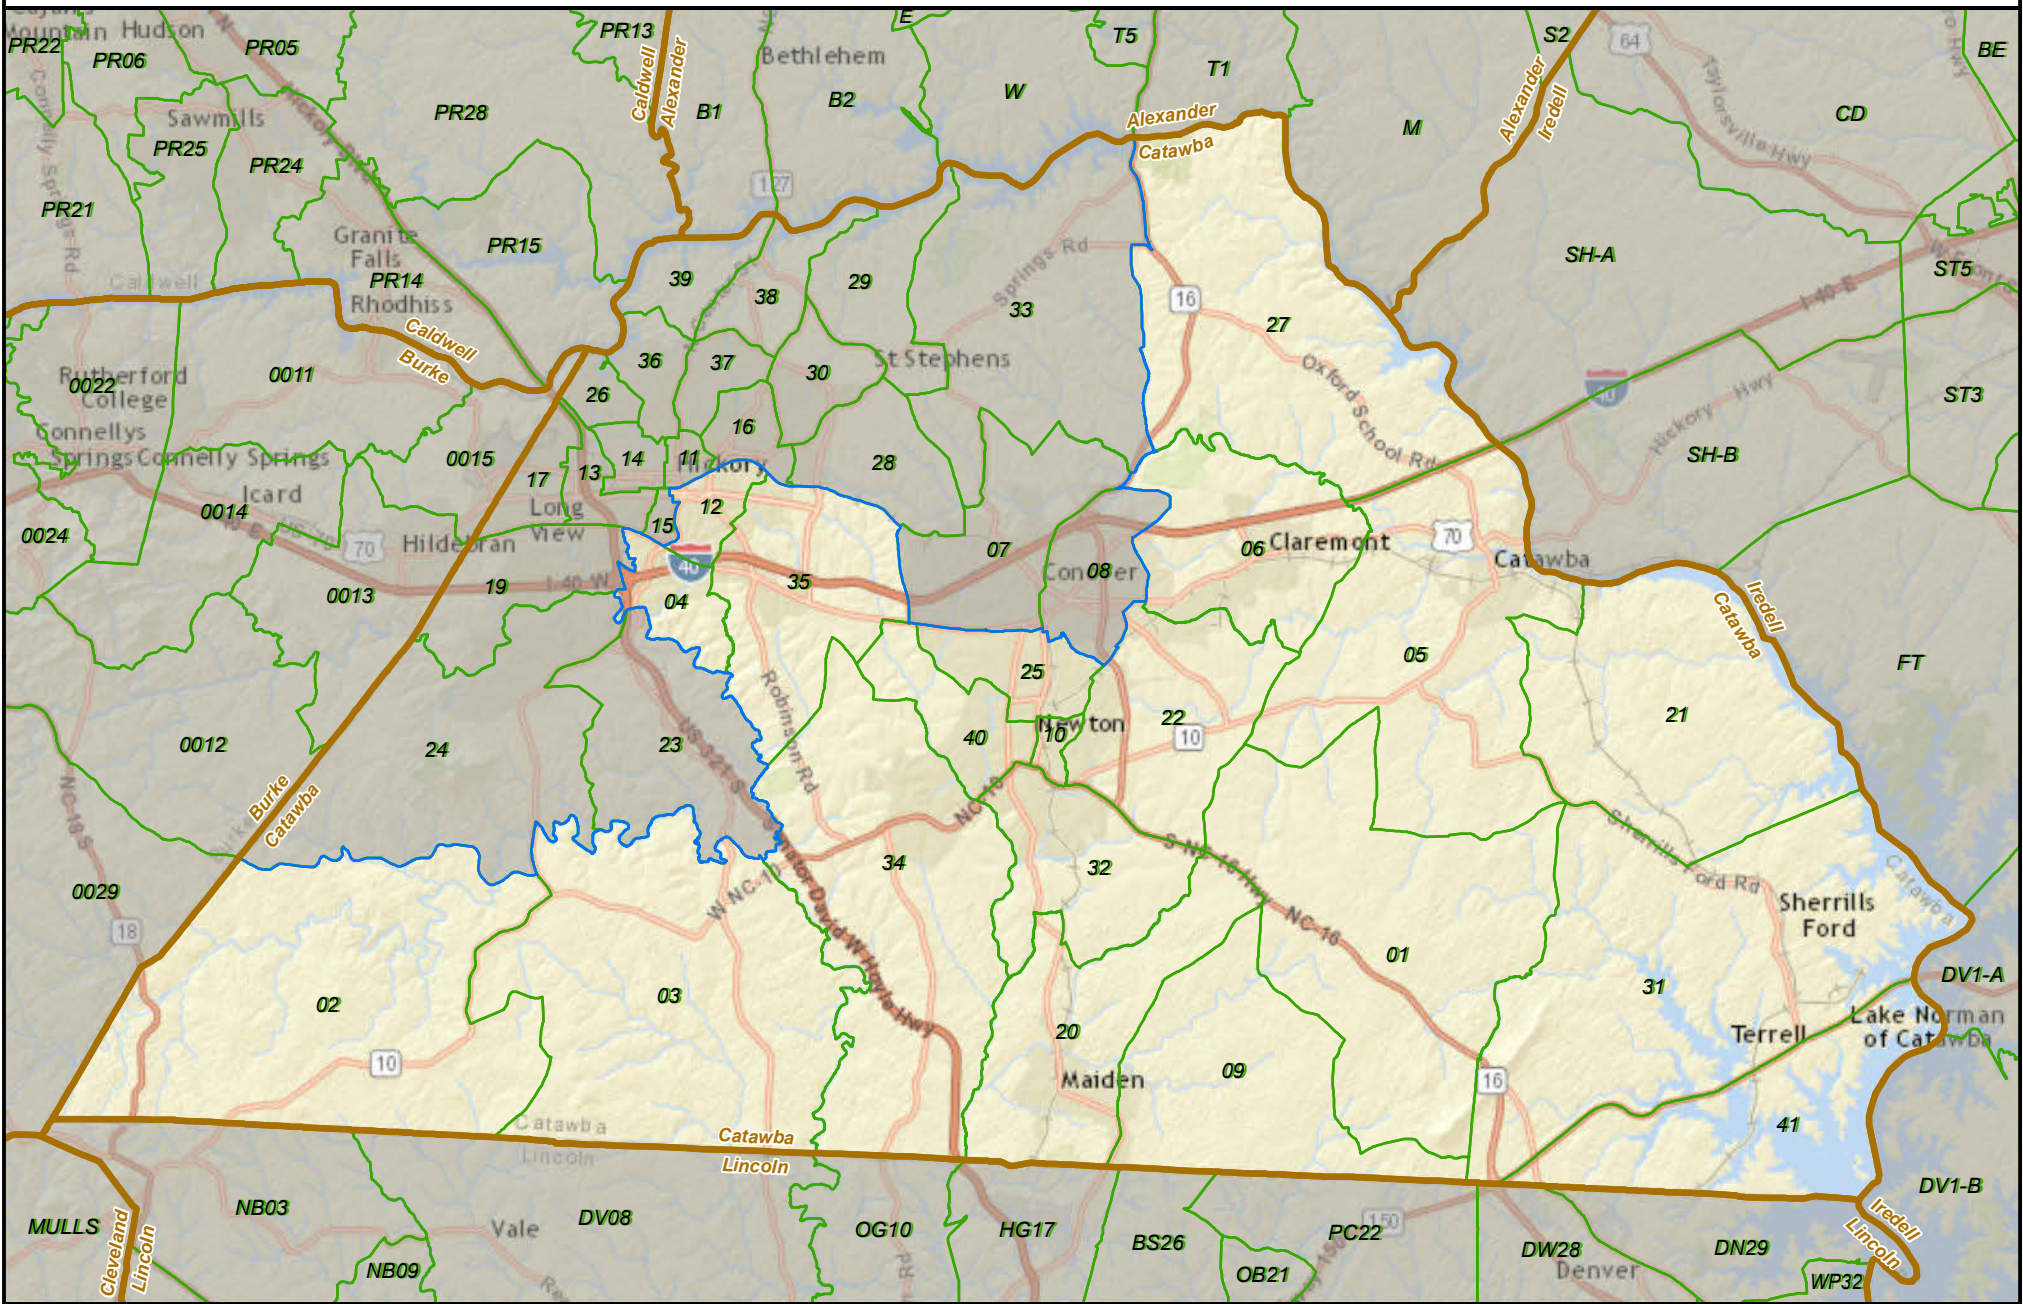

North Carolina State House District 89

State County VTD District