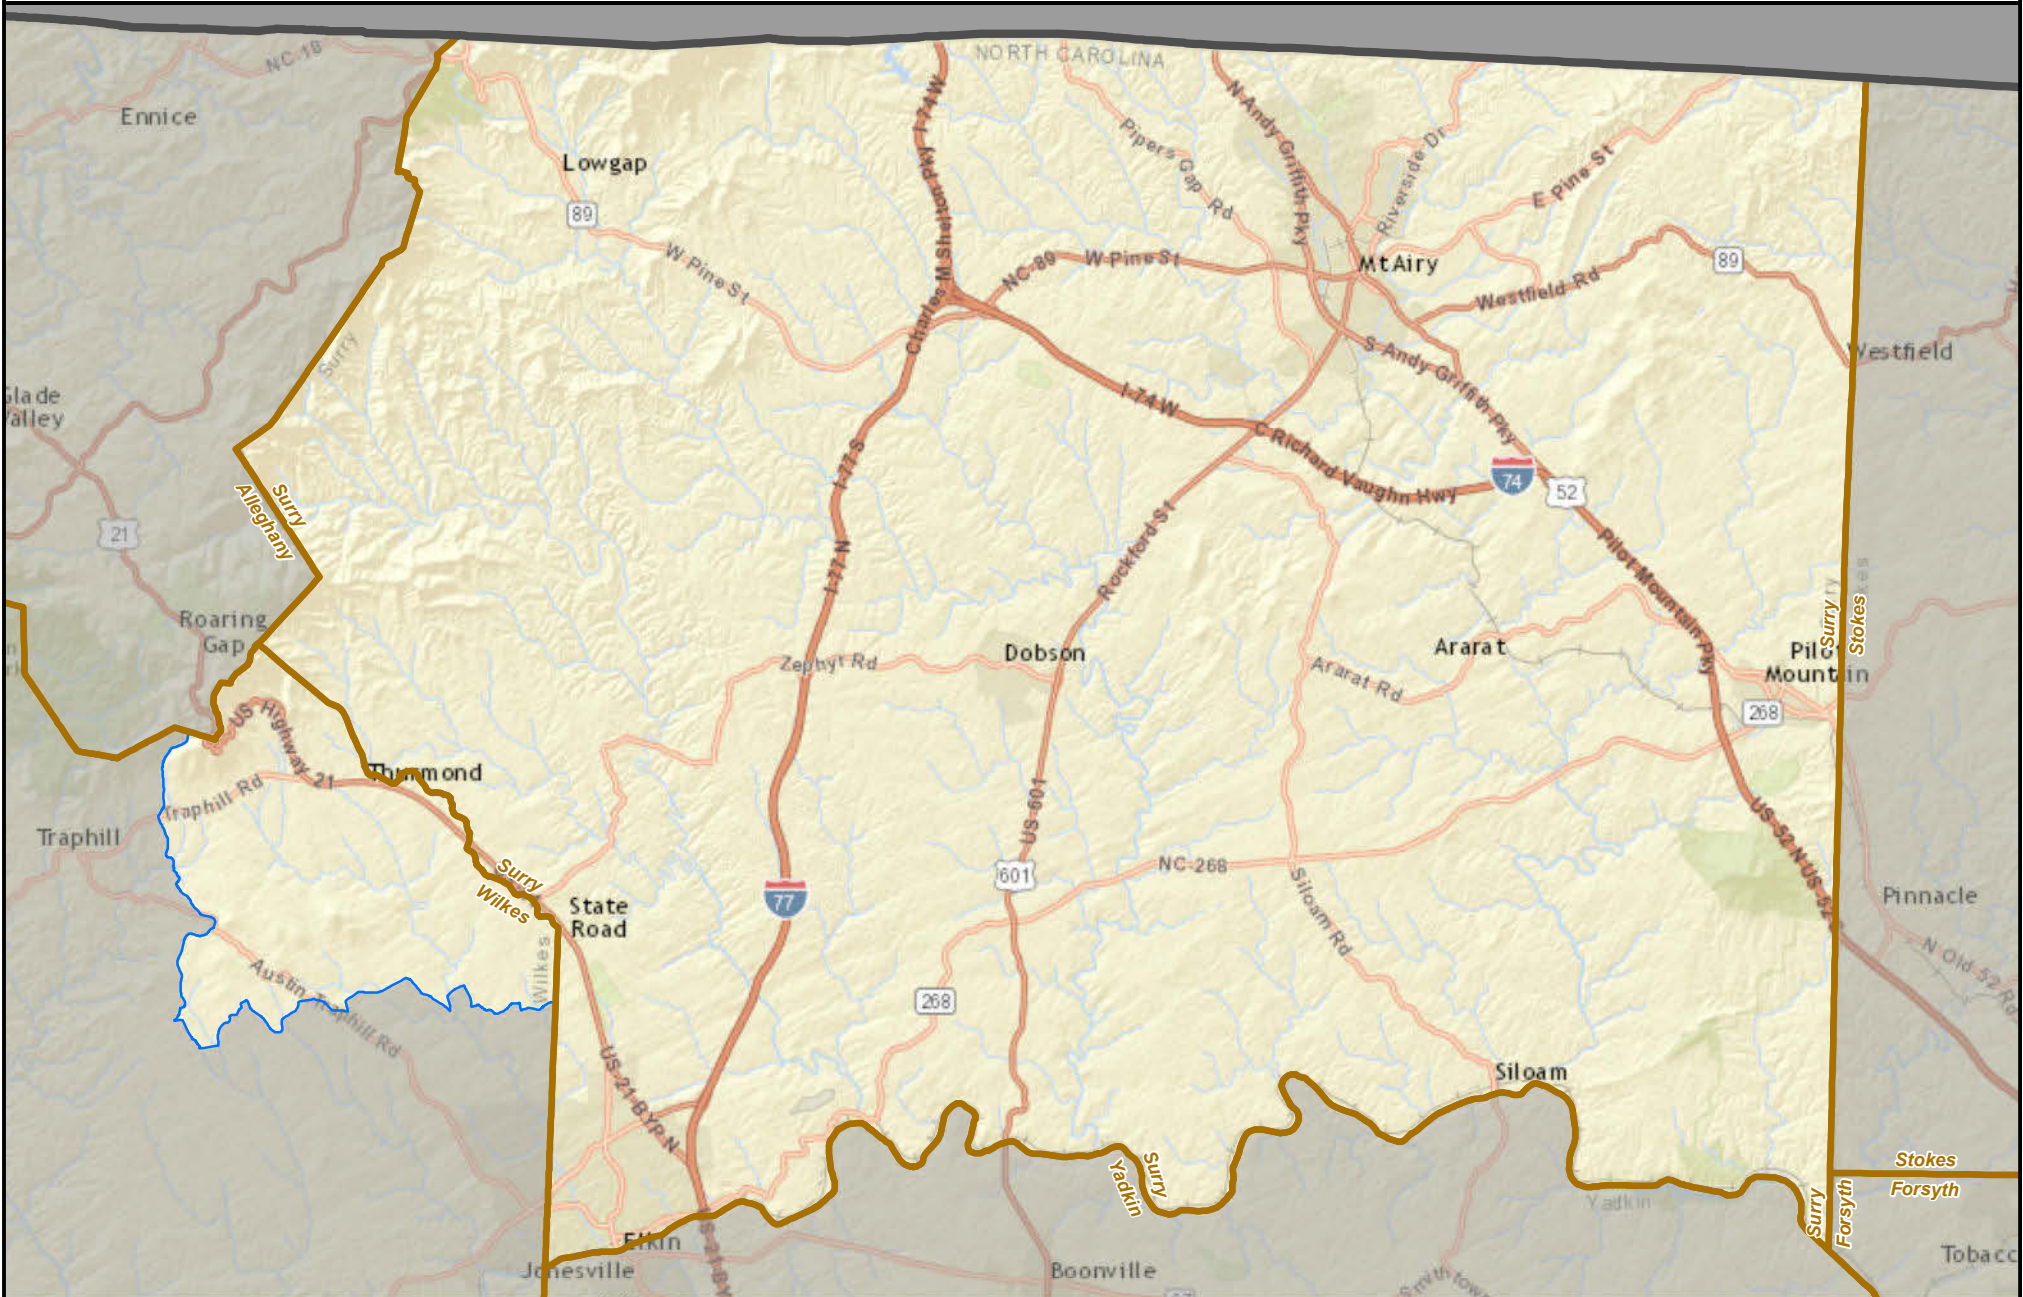

# North Carolina State House District 90

State County District