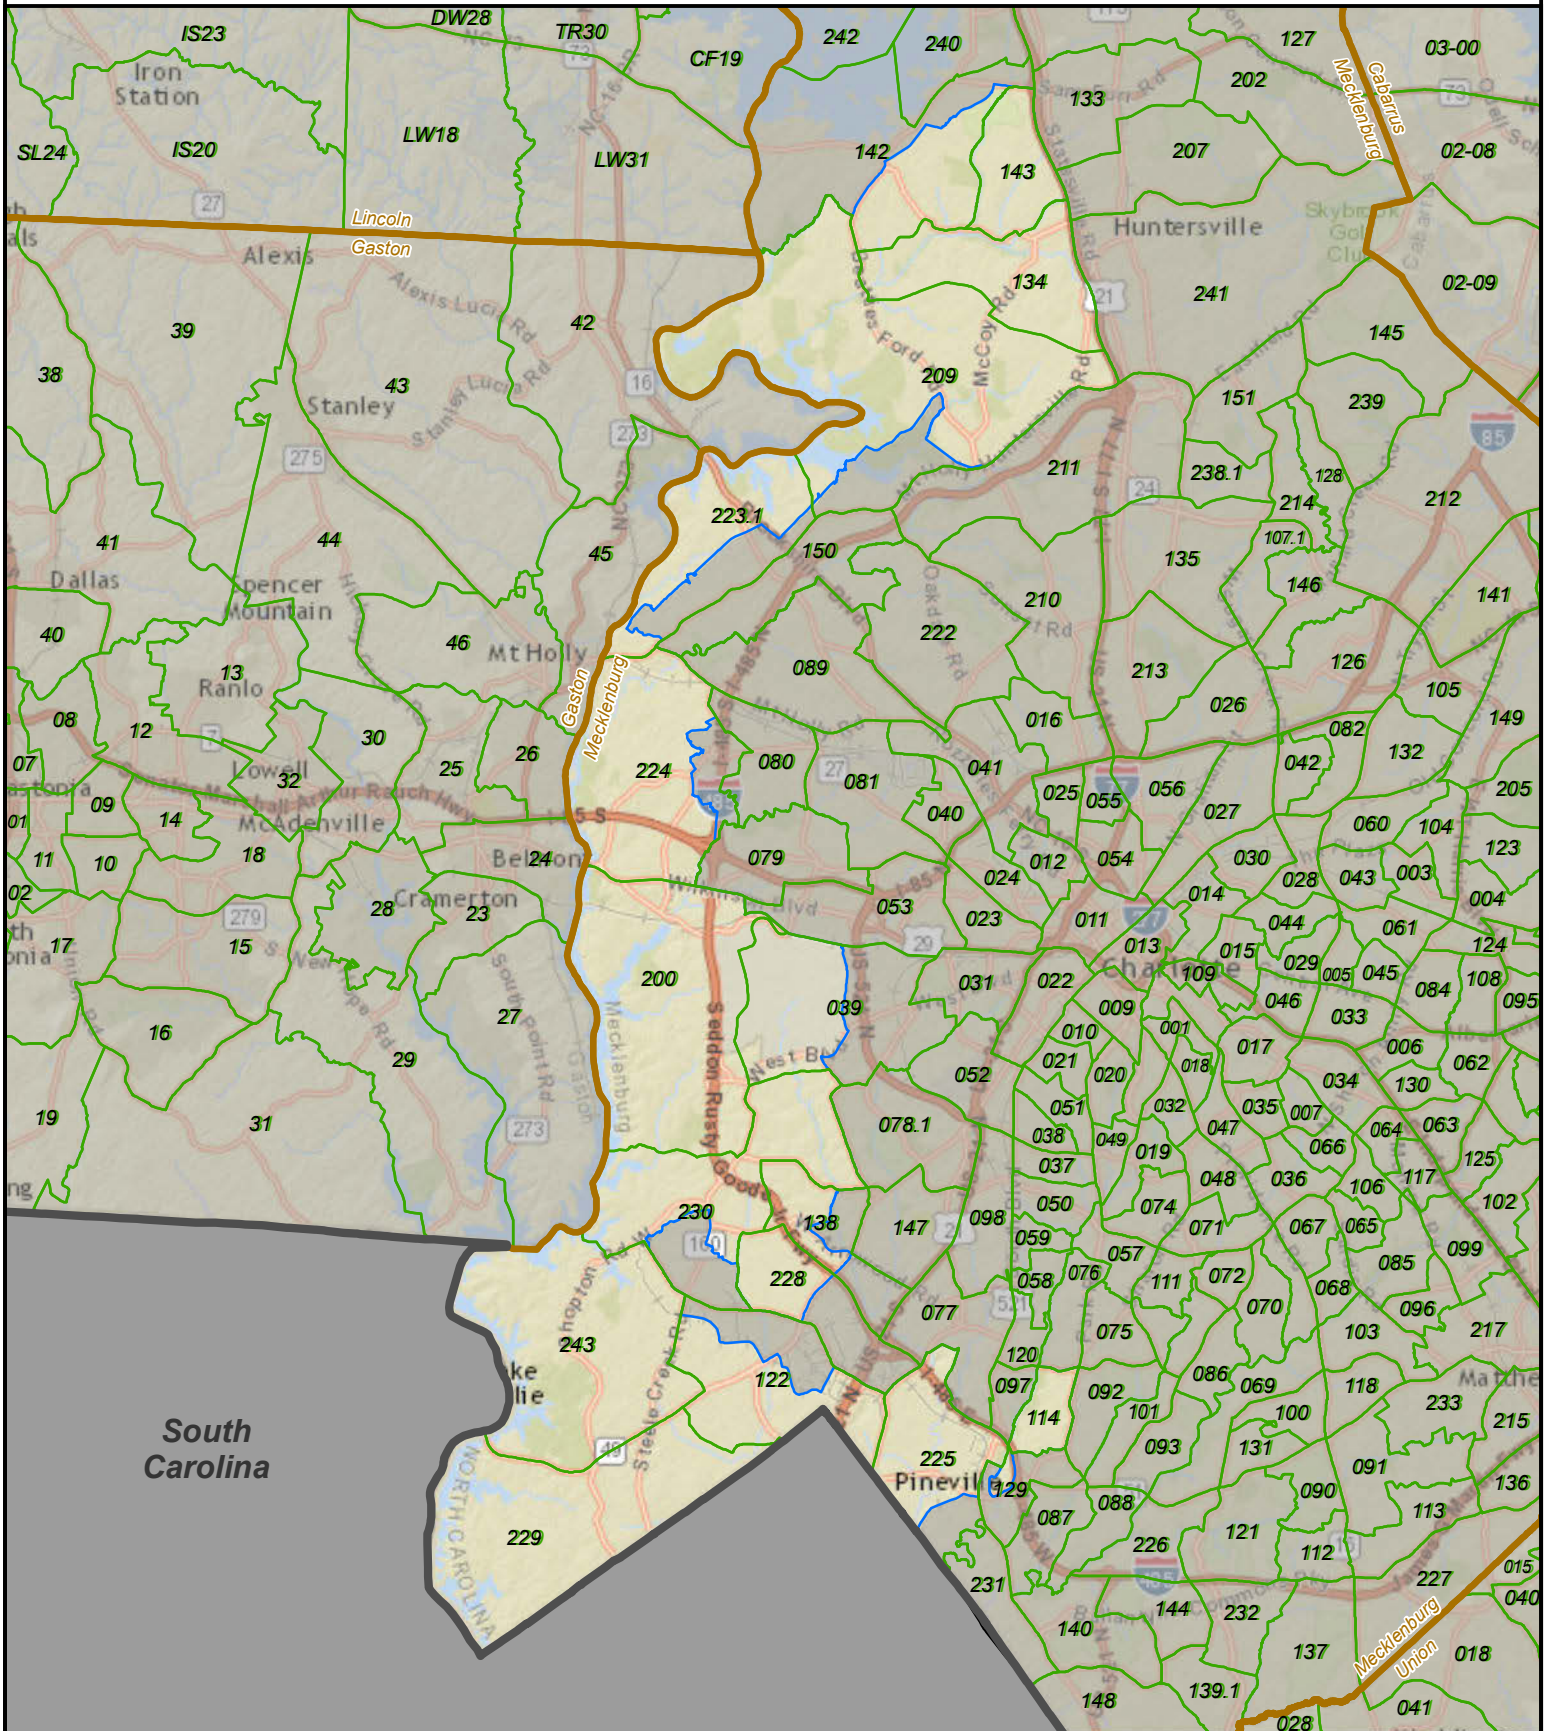

North Carolina State House District 92

- State
- County
- VTD
- District

Created by the NC General Assembly, 03/23/2015.

Plan Source: Lewis Dollar Dockham 4.

Base Map Source: ESRI and contributors.

http://help.arcgis.com/en/communitymaps/pdf/WorldStreetsMap_Contributors.pdf