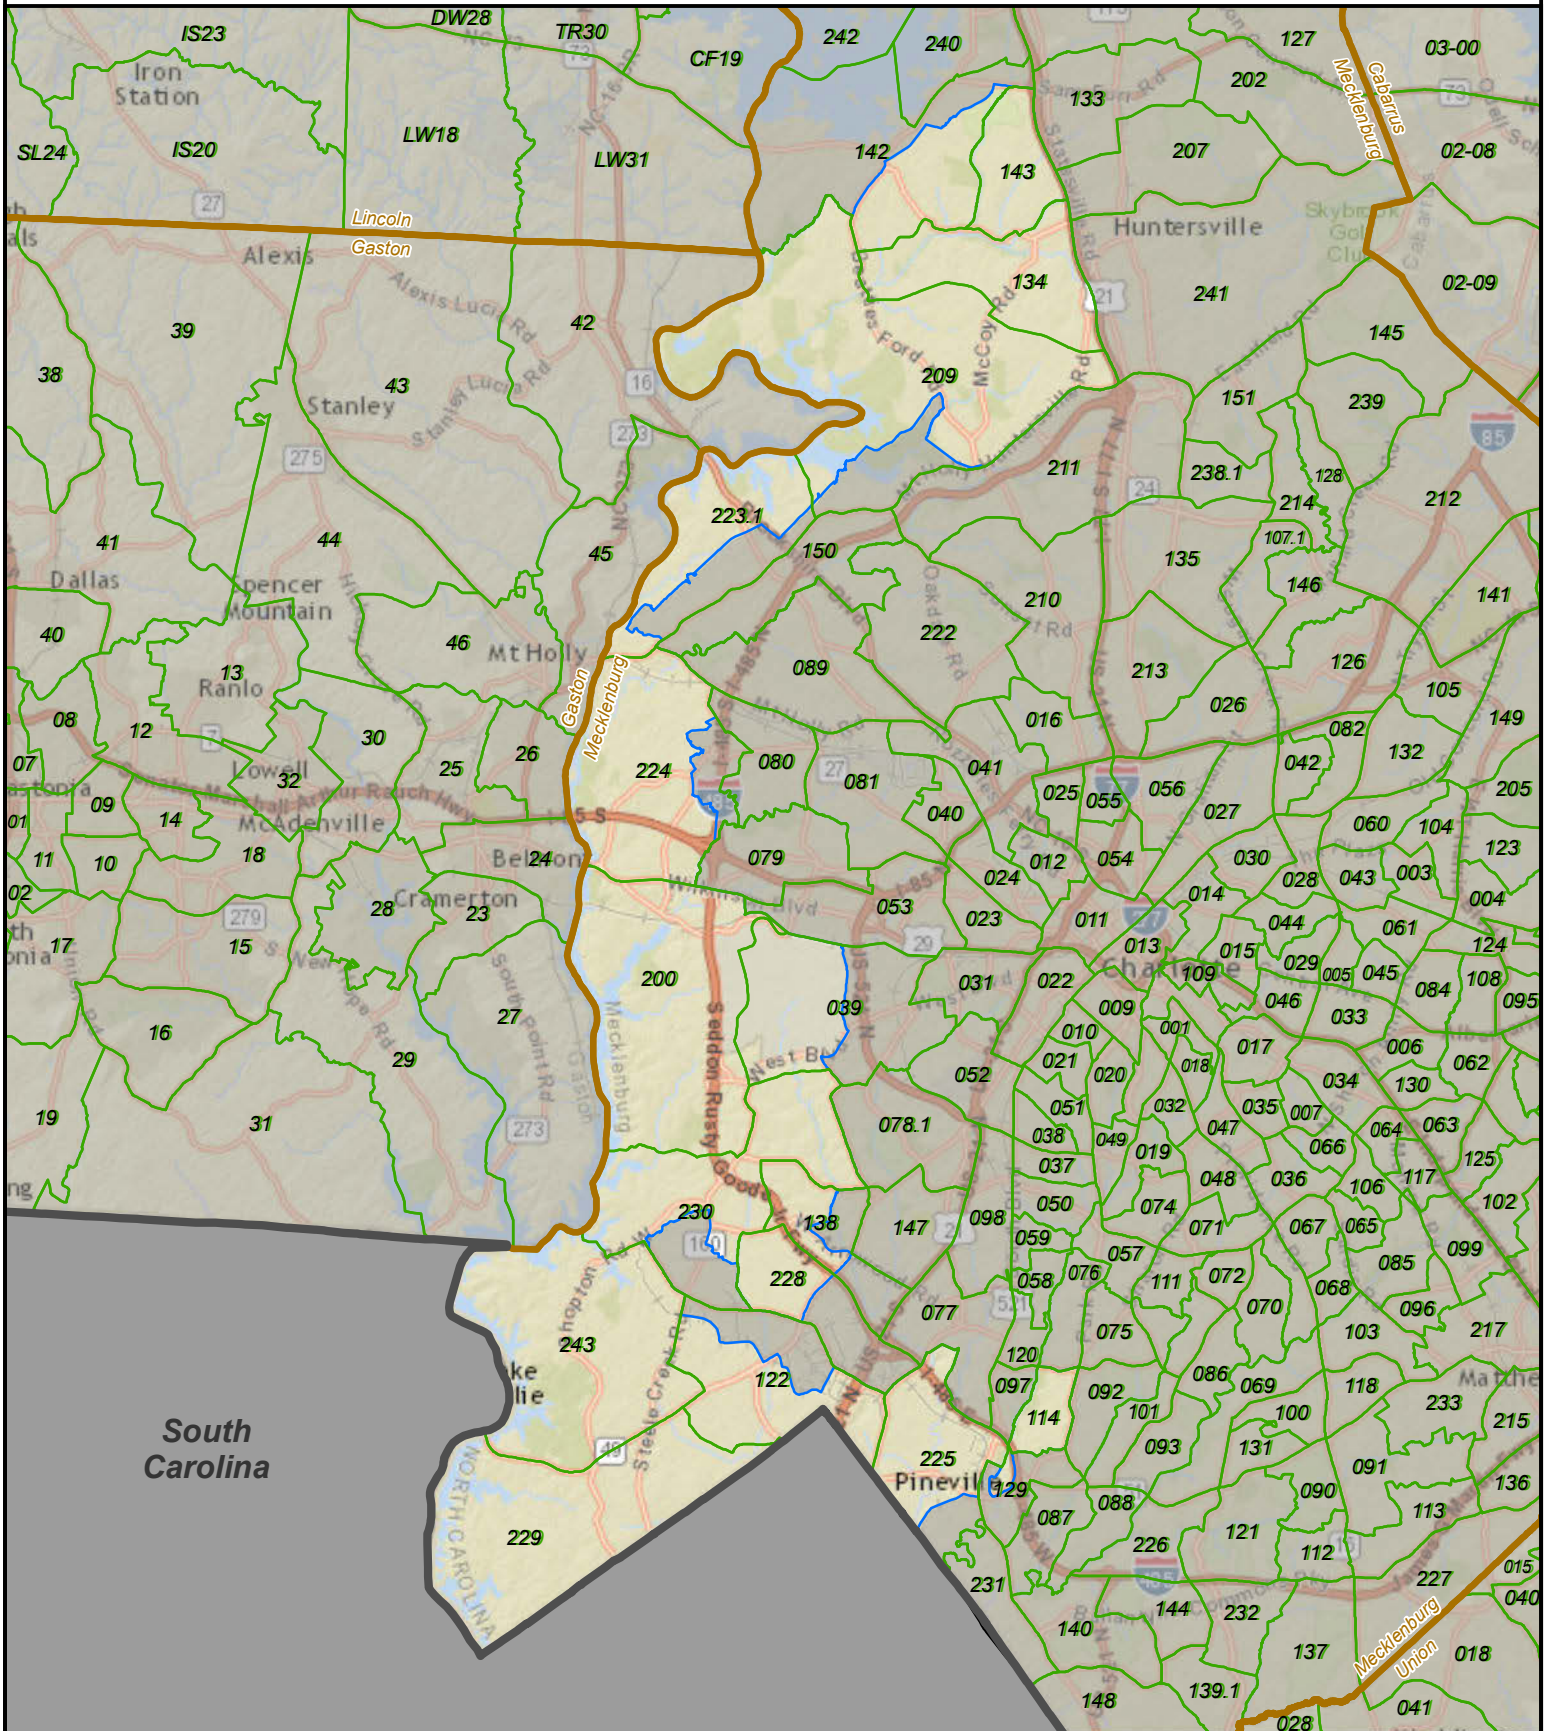

# North Carolina State House District 92

- State
- County
- VTD
- District

Created by the NC General Assembly, 03/23/2015.

Plan Source: Lewis Dollar Dockham 4.

Base Map Source: ESRI and contributors.

[http://help.arcgis.com/en/communitymaps/pdf/WorldStreetsMap\\_Contributors.pdf](http://help.arcgis.com/en/communitymaps/pdf/WorldStreetsMap_Contributors.pdf)