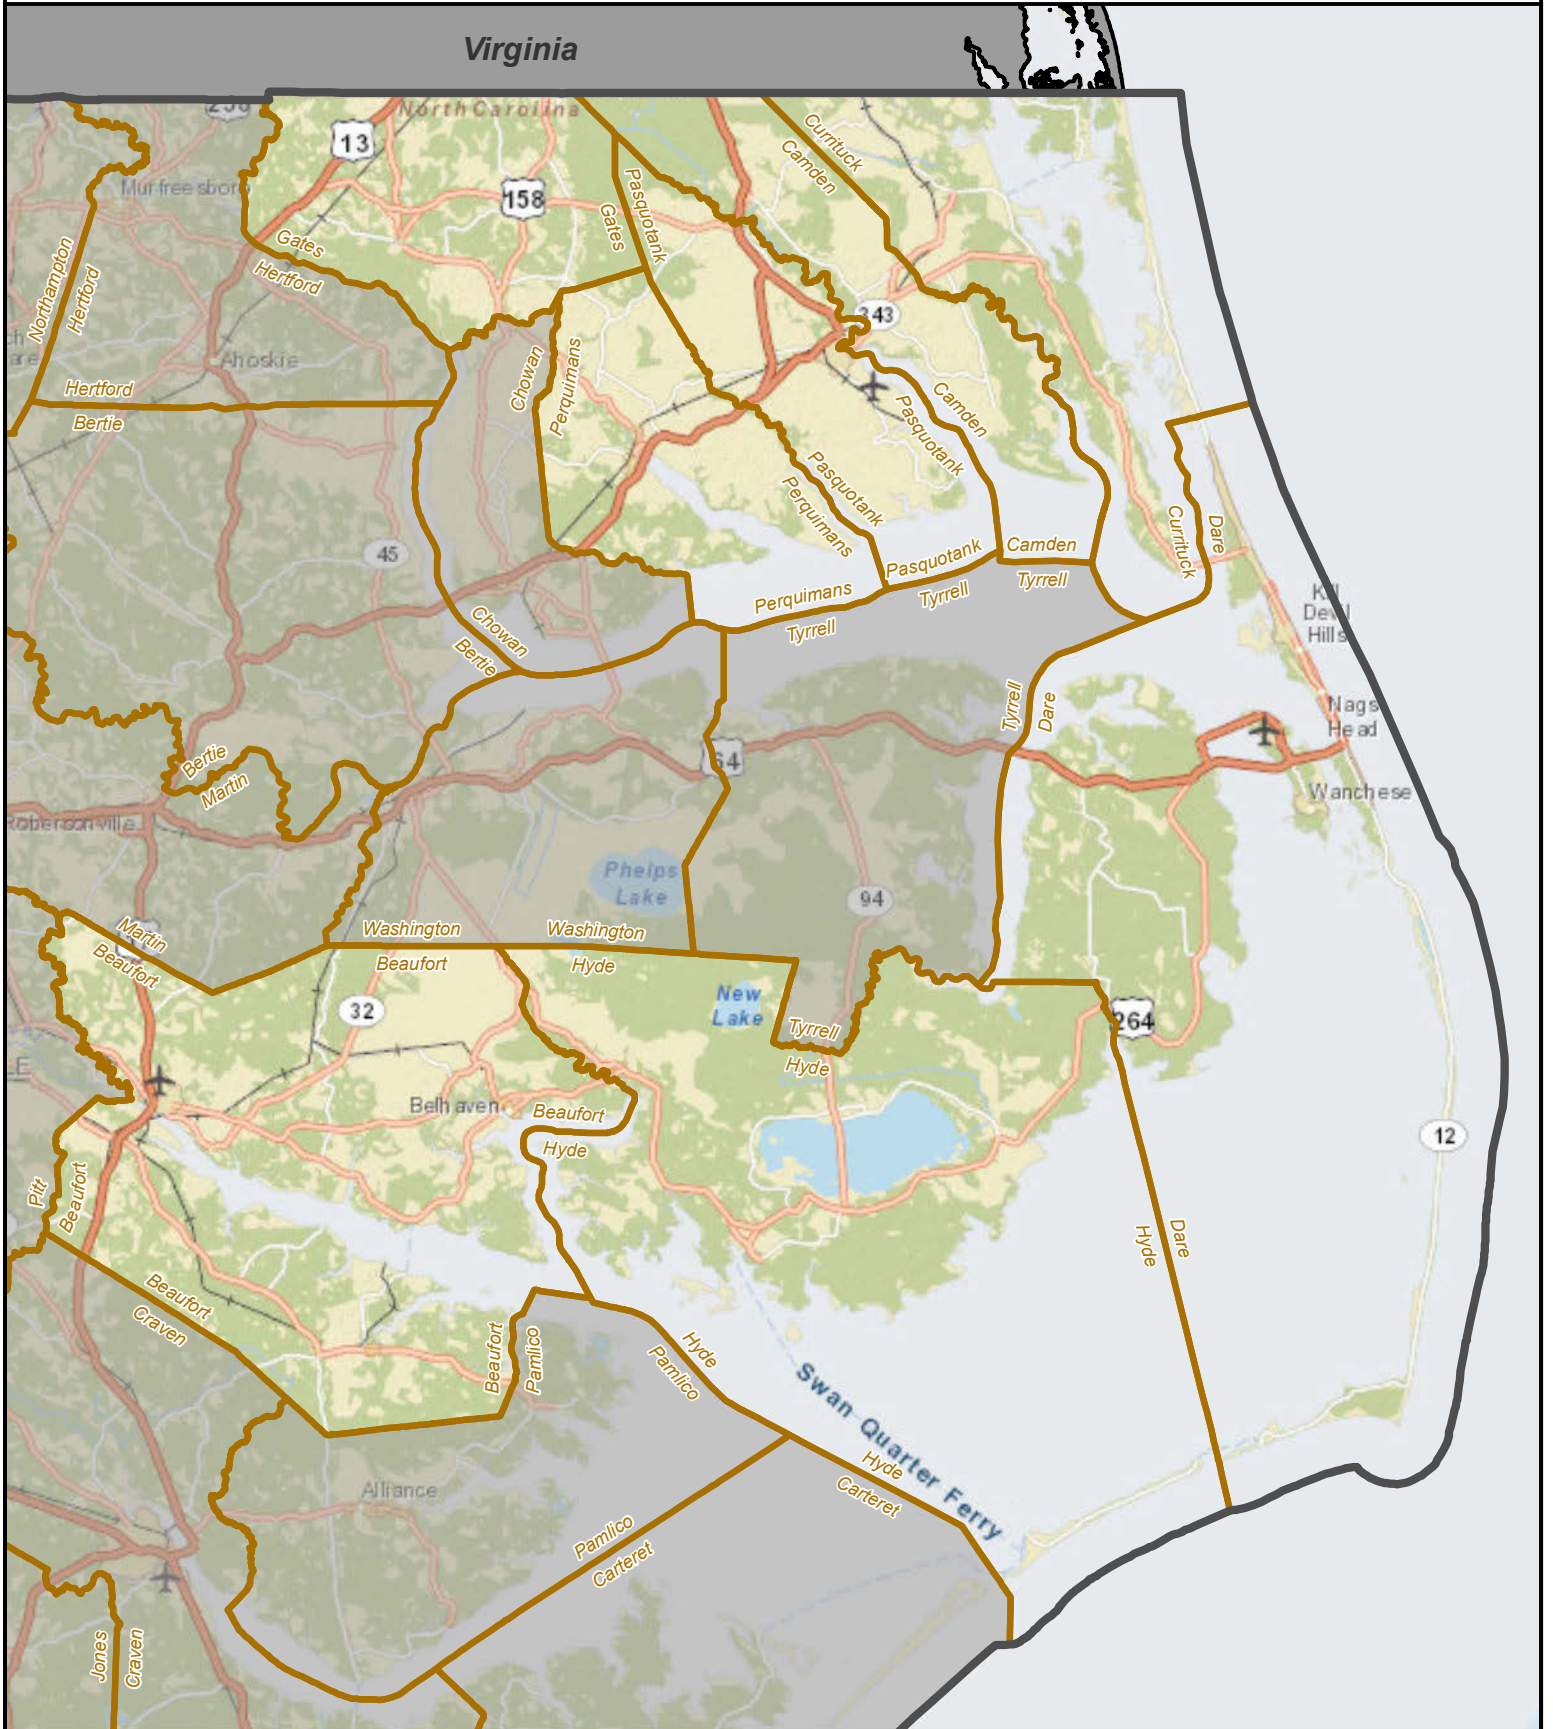

North Carolina State Senate District 1

Virginia

North Carolina

State

County

District

Created by the NC General Assembly, 03/19/2015.

Plan Source: Rucho Senate 2.

Base Map Source: ESRI and contributors.

http://help.arcgis.com/en/communitymaps/pdf/WorldStreetsMap_Contributors.pdf