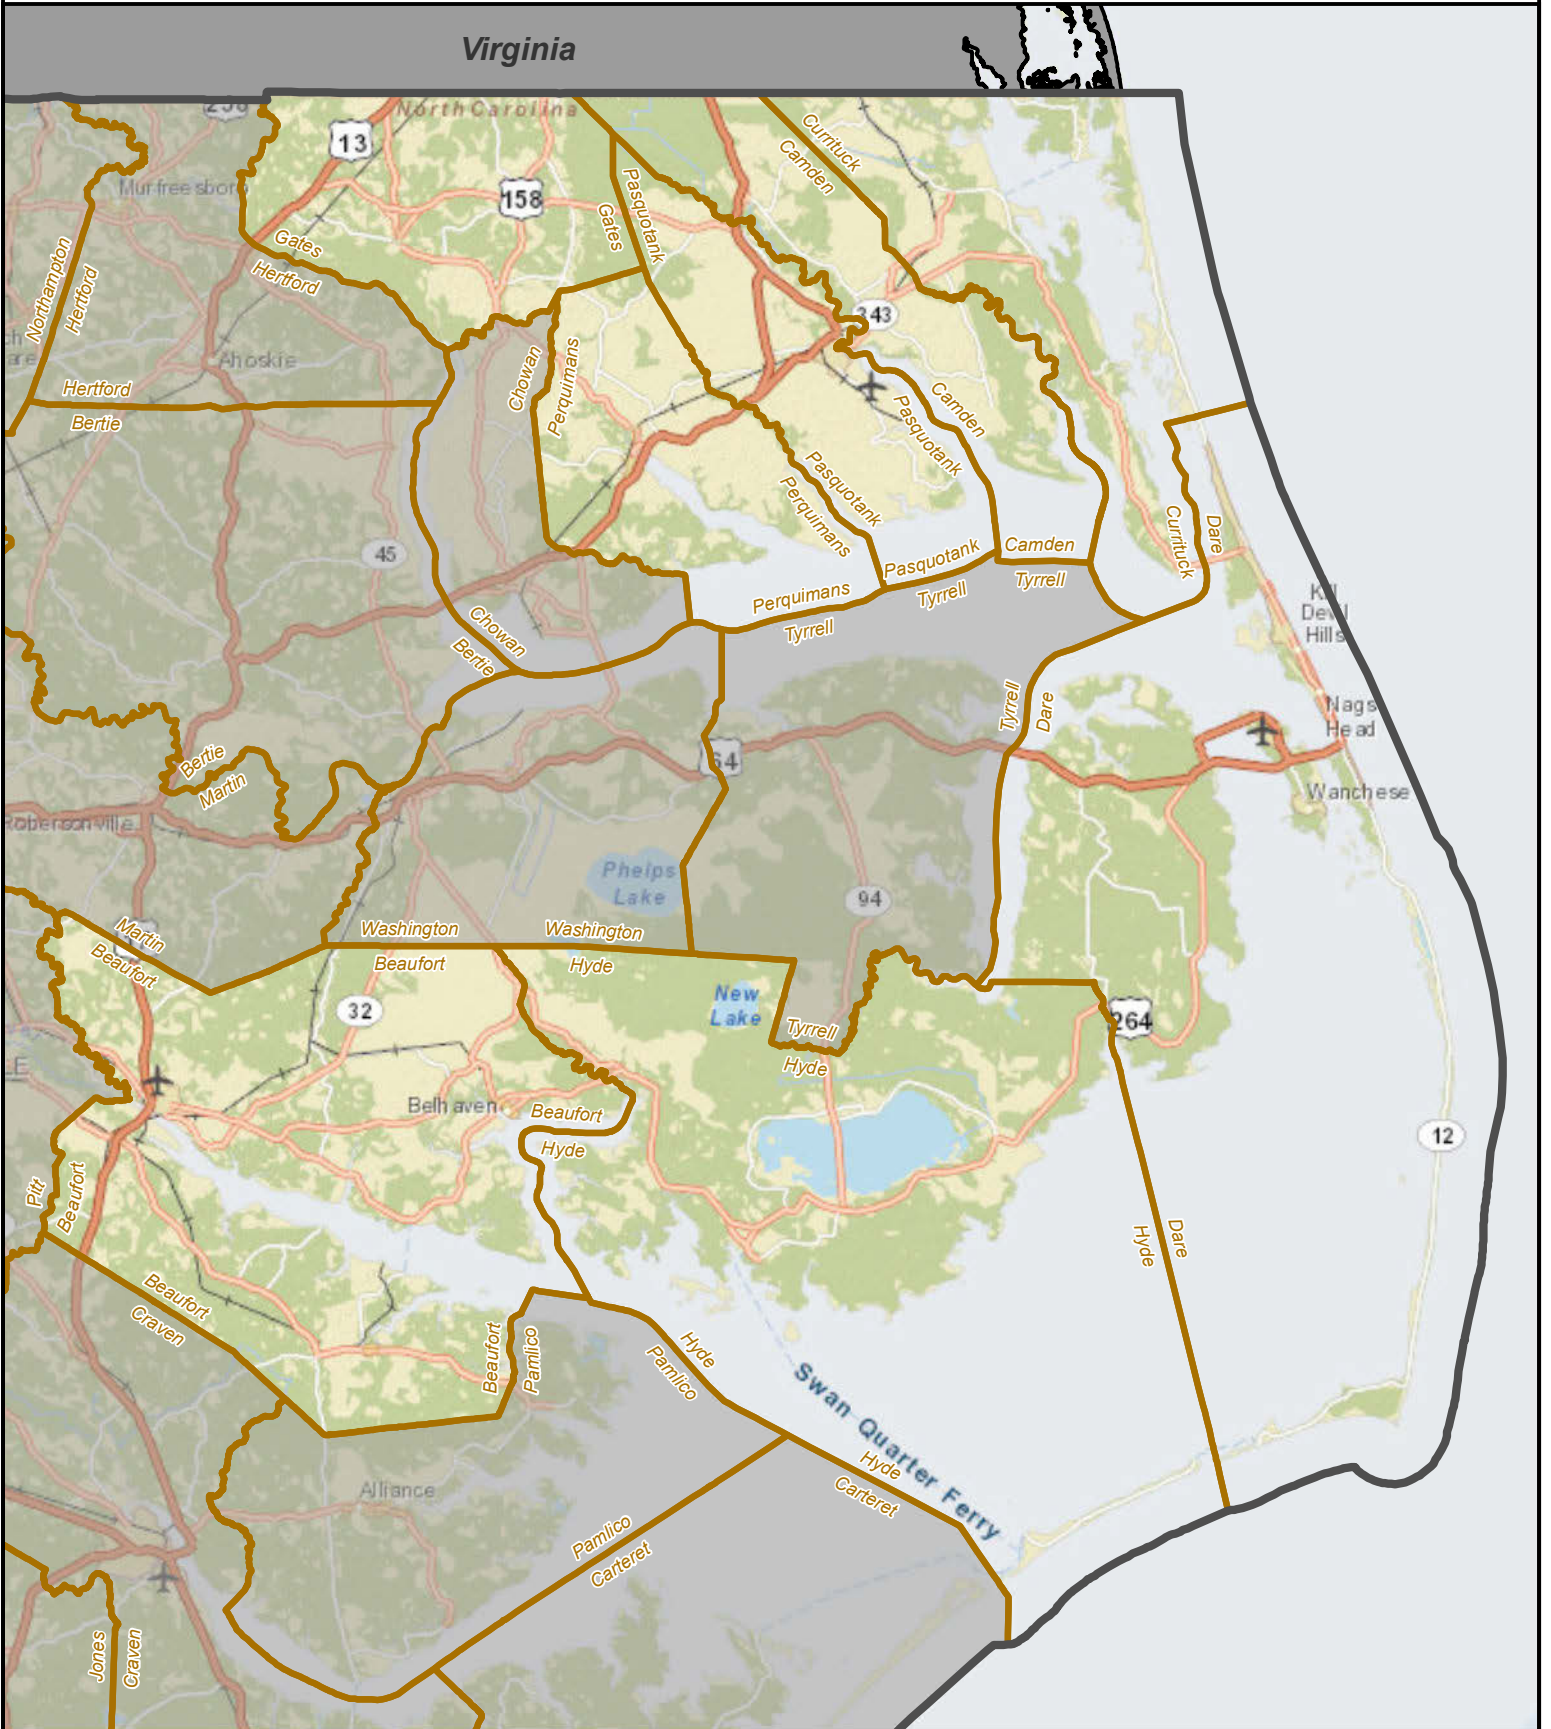

# North Carolina State Senate District 1

  State  
   County  
   District

Created by the NC General Assembly, 03/19/2015.  
 Plan Source: Rucho Senate 2.  
 Base Map Source: ESRI and contributors.  
[http://help.arcgis.com/en/communitymaps/pdf/WorldStreetsMap\\_Contributors.pdf](http://help.arcgis.com/en/communitymaps/pdf/WorldStreetsMap_Contributors.pdf)