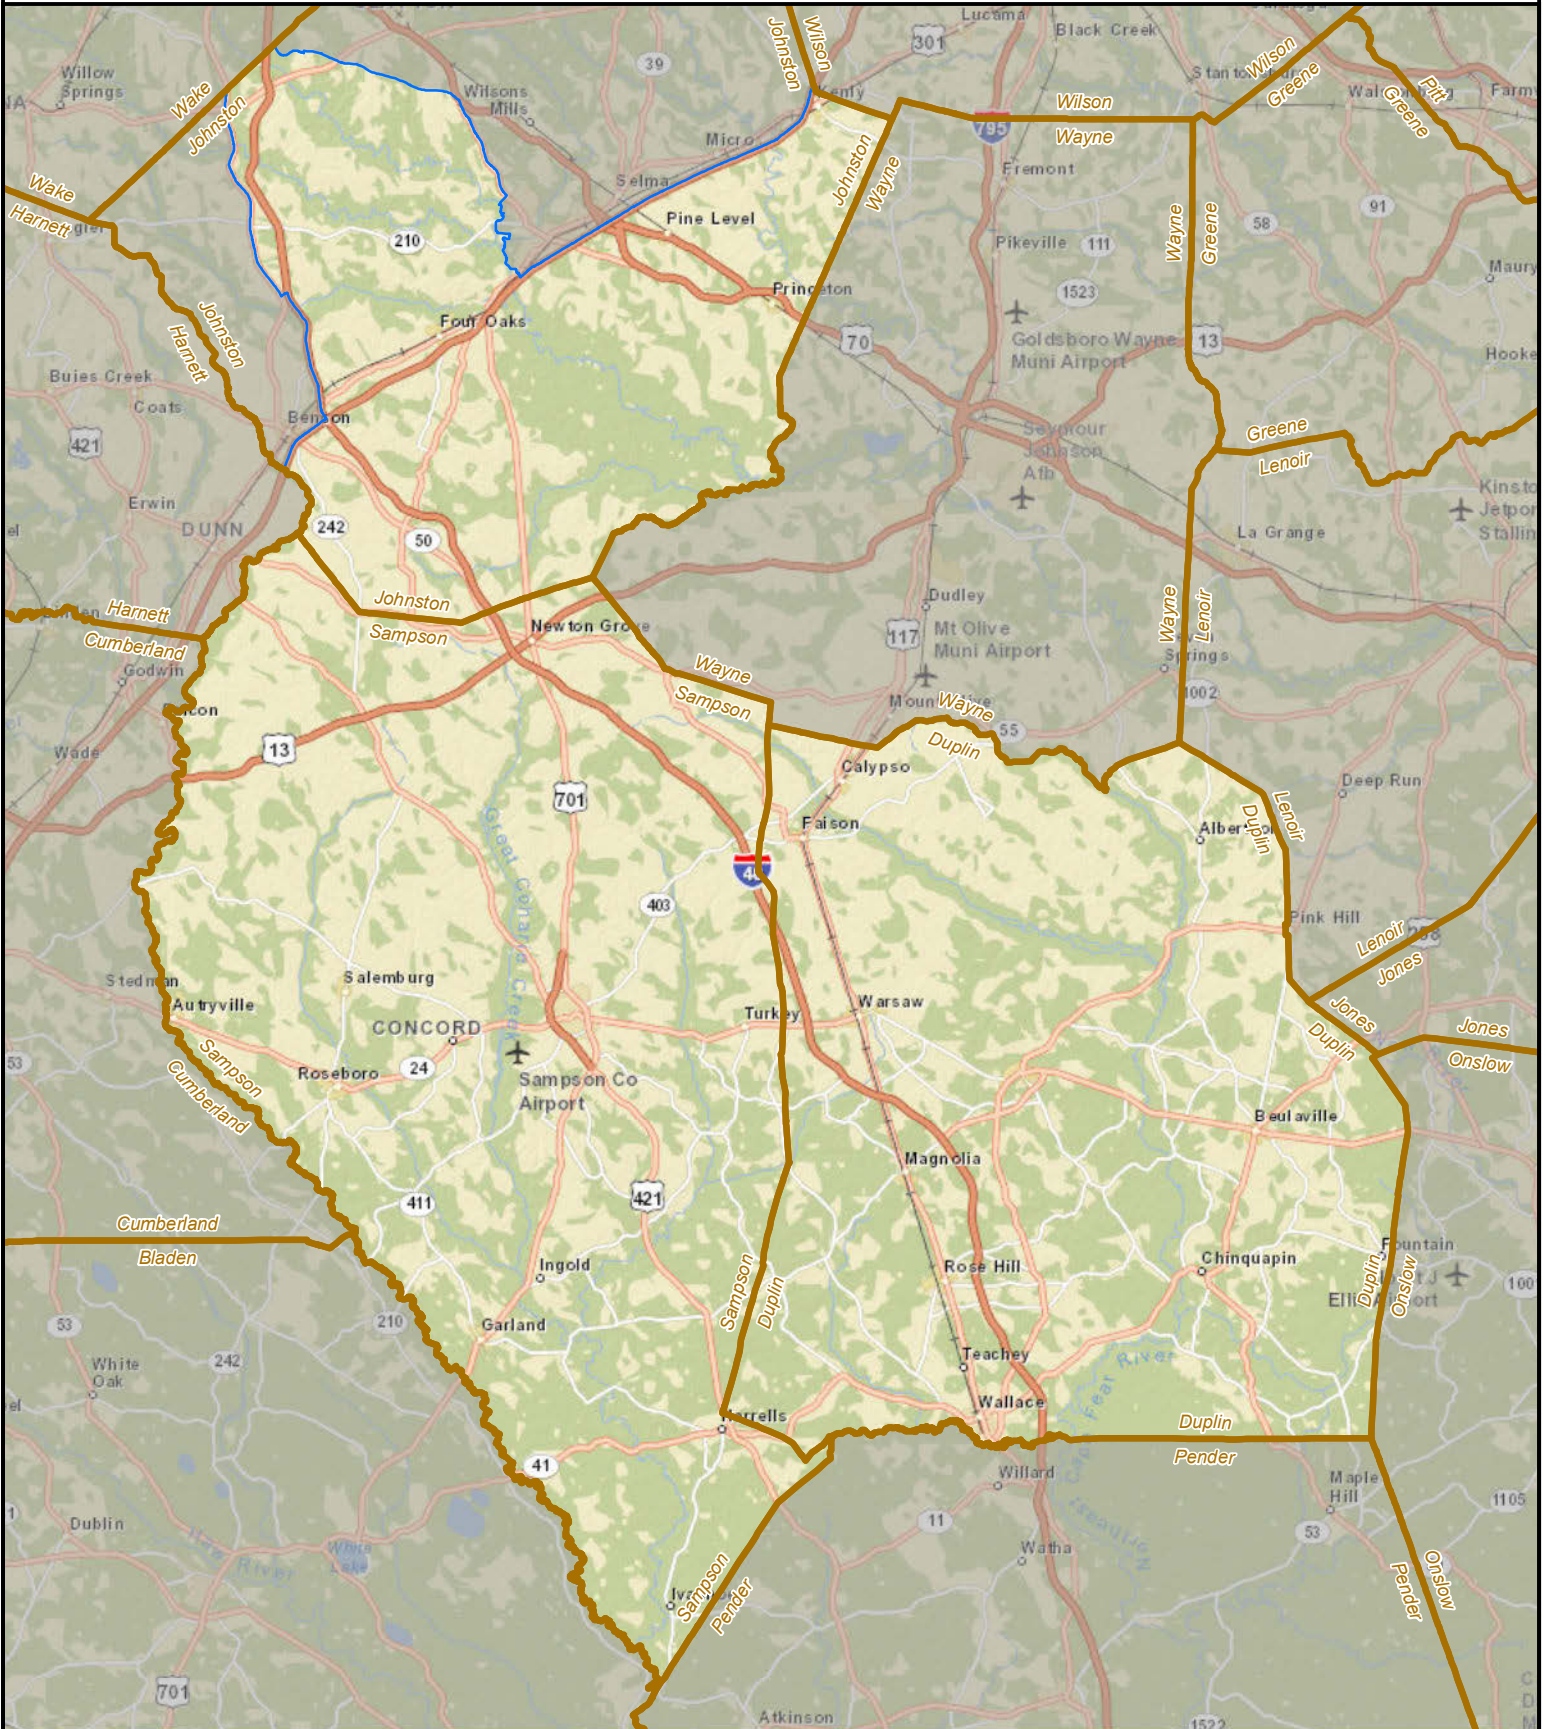

North Carolina State Senate District 10

State County District

Created by the NC General Assembly, 03/19/2015.

Plan Source: Rucho Senate 2.

Base Map Source: ESRI and contributors.