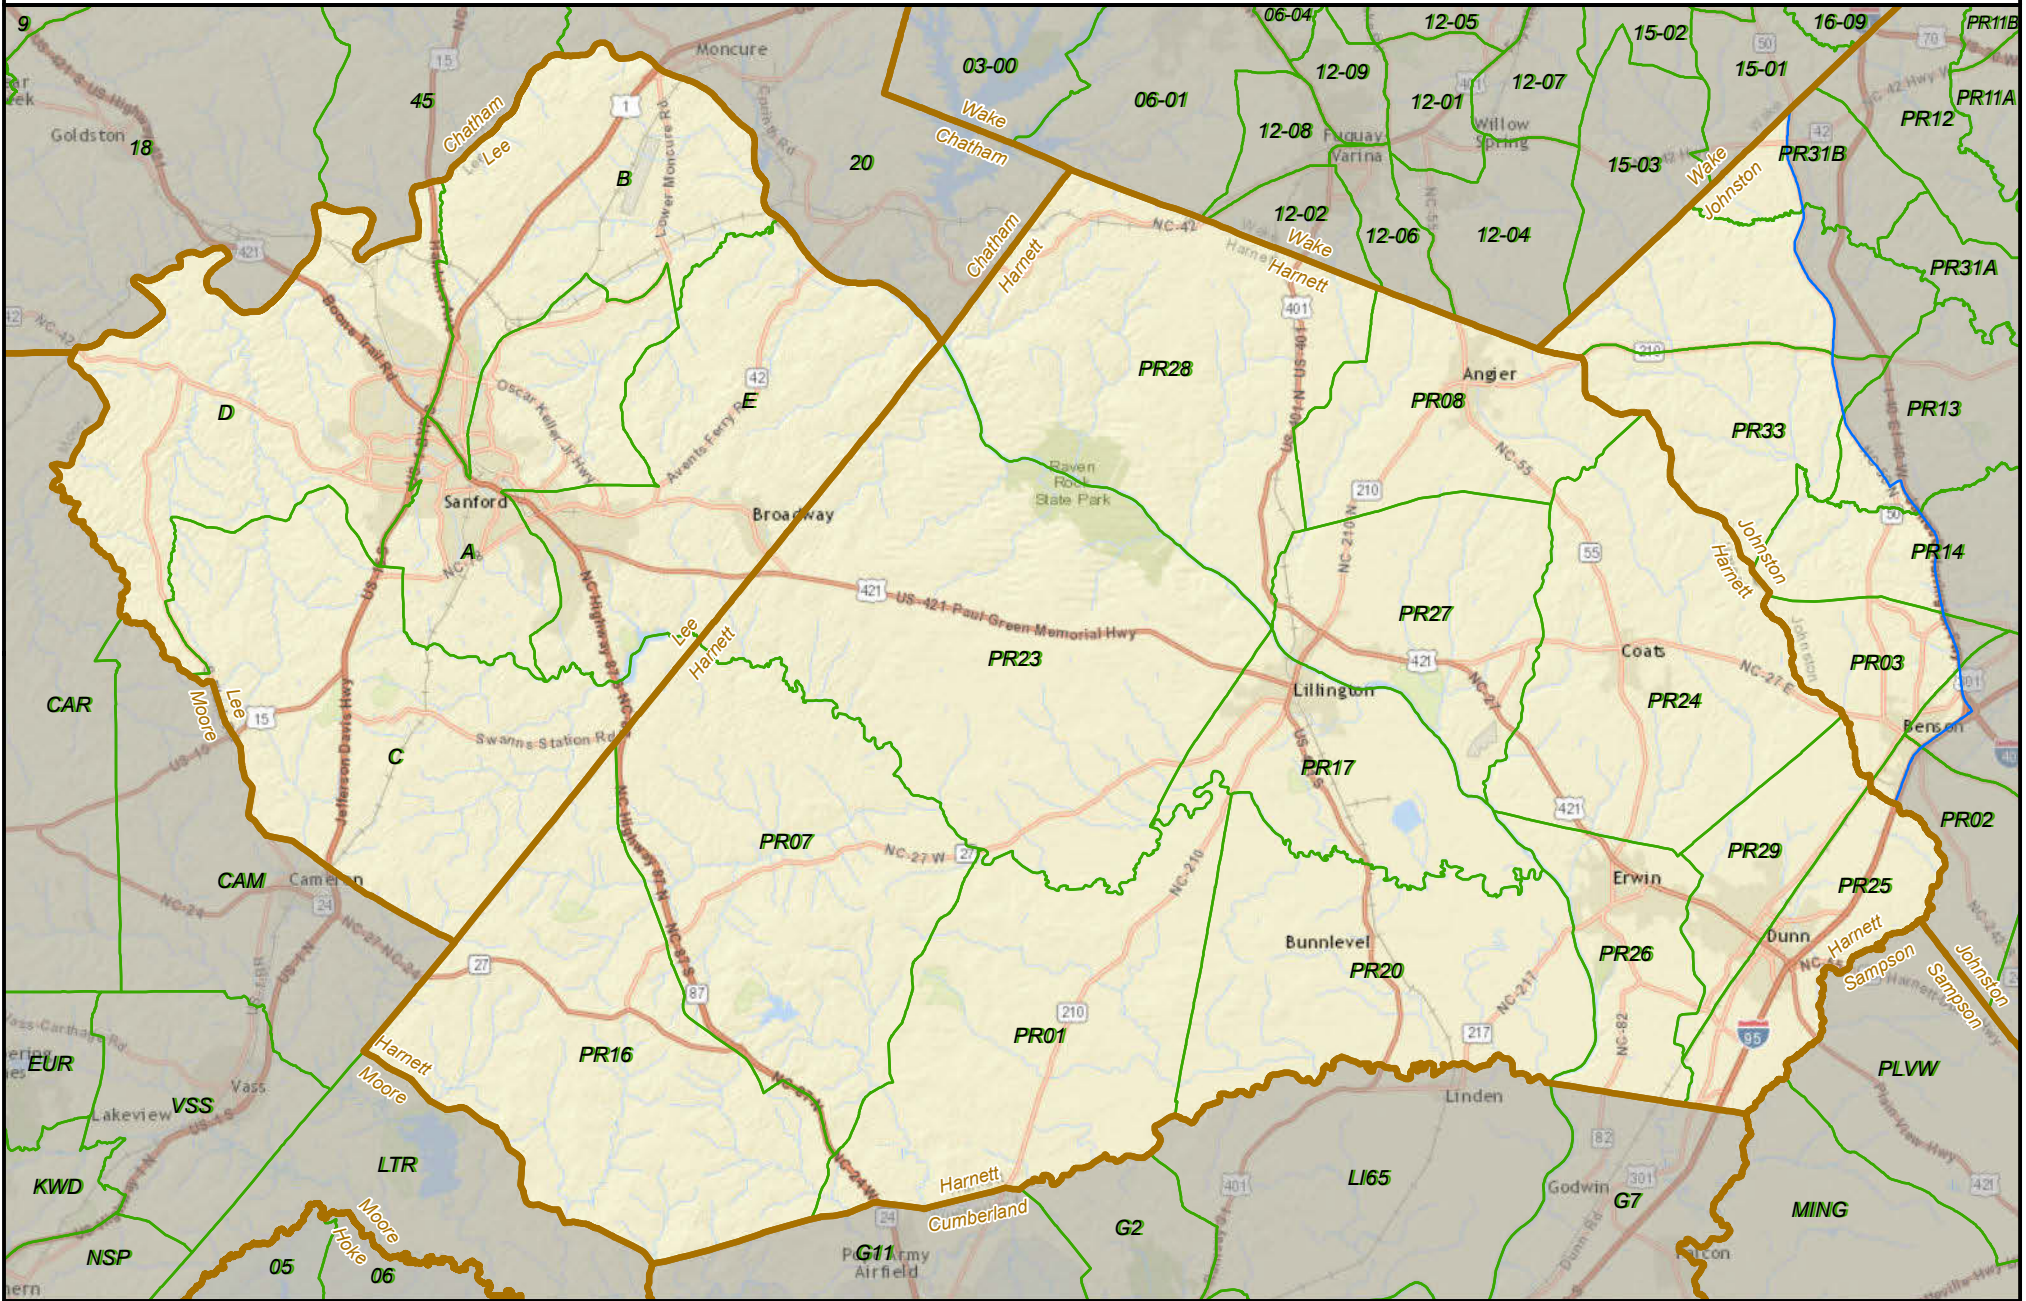

# North Carolina State Senate District 12

State County VTD District