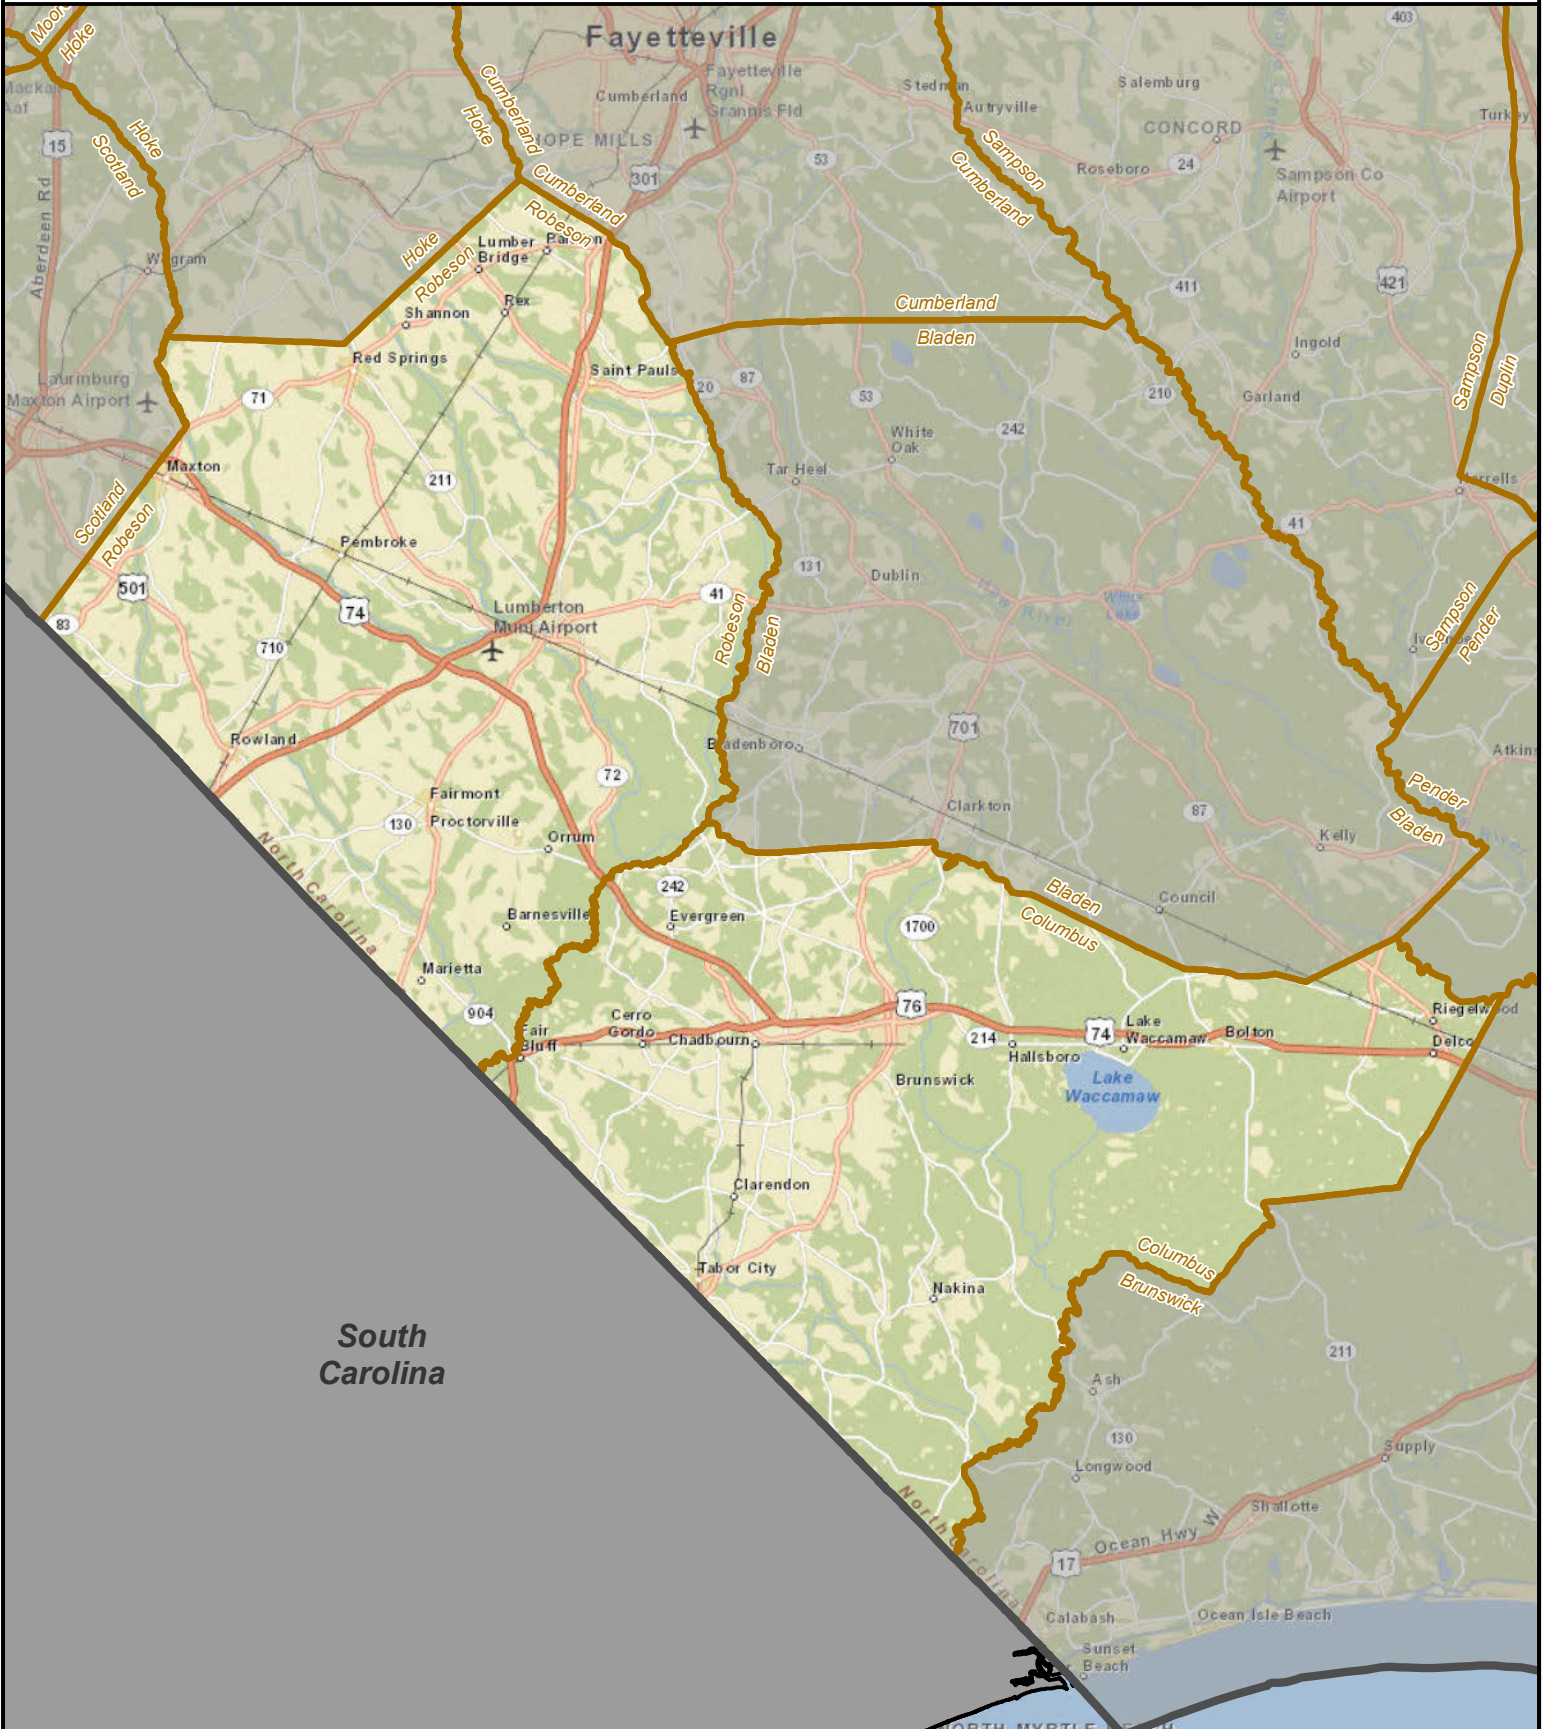

North Carolina State Senate District 13

South Carolina

State County District

Created by the NC General Assembly, 03/19/2015.

Plan Source: Rucho Senate 2.

Base Map Source: ESRI and contributors.

http://help.arcgis.com/en/communitymaps/pdf/WorldStreetsMap_Contributors.pdf