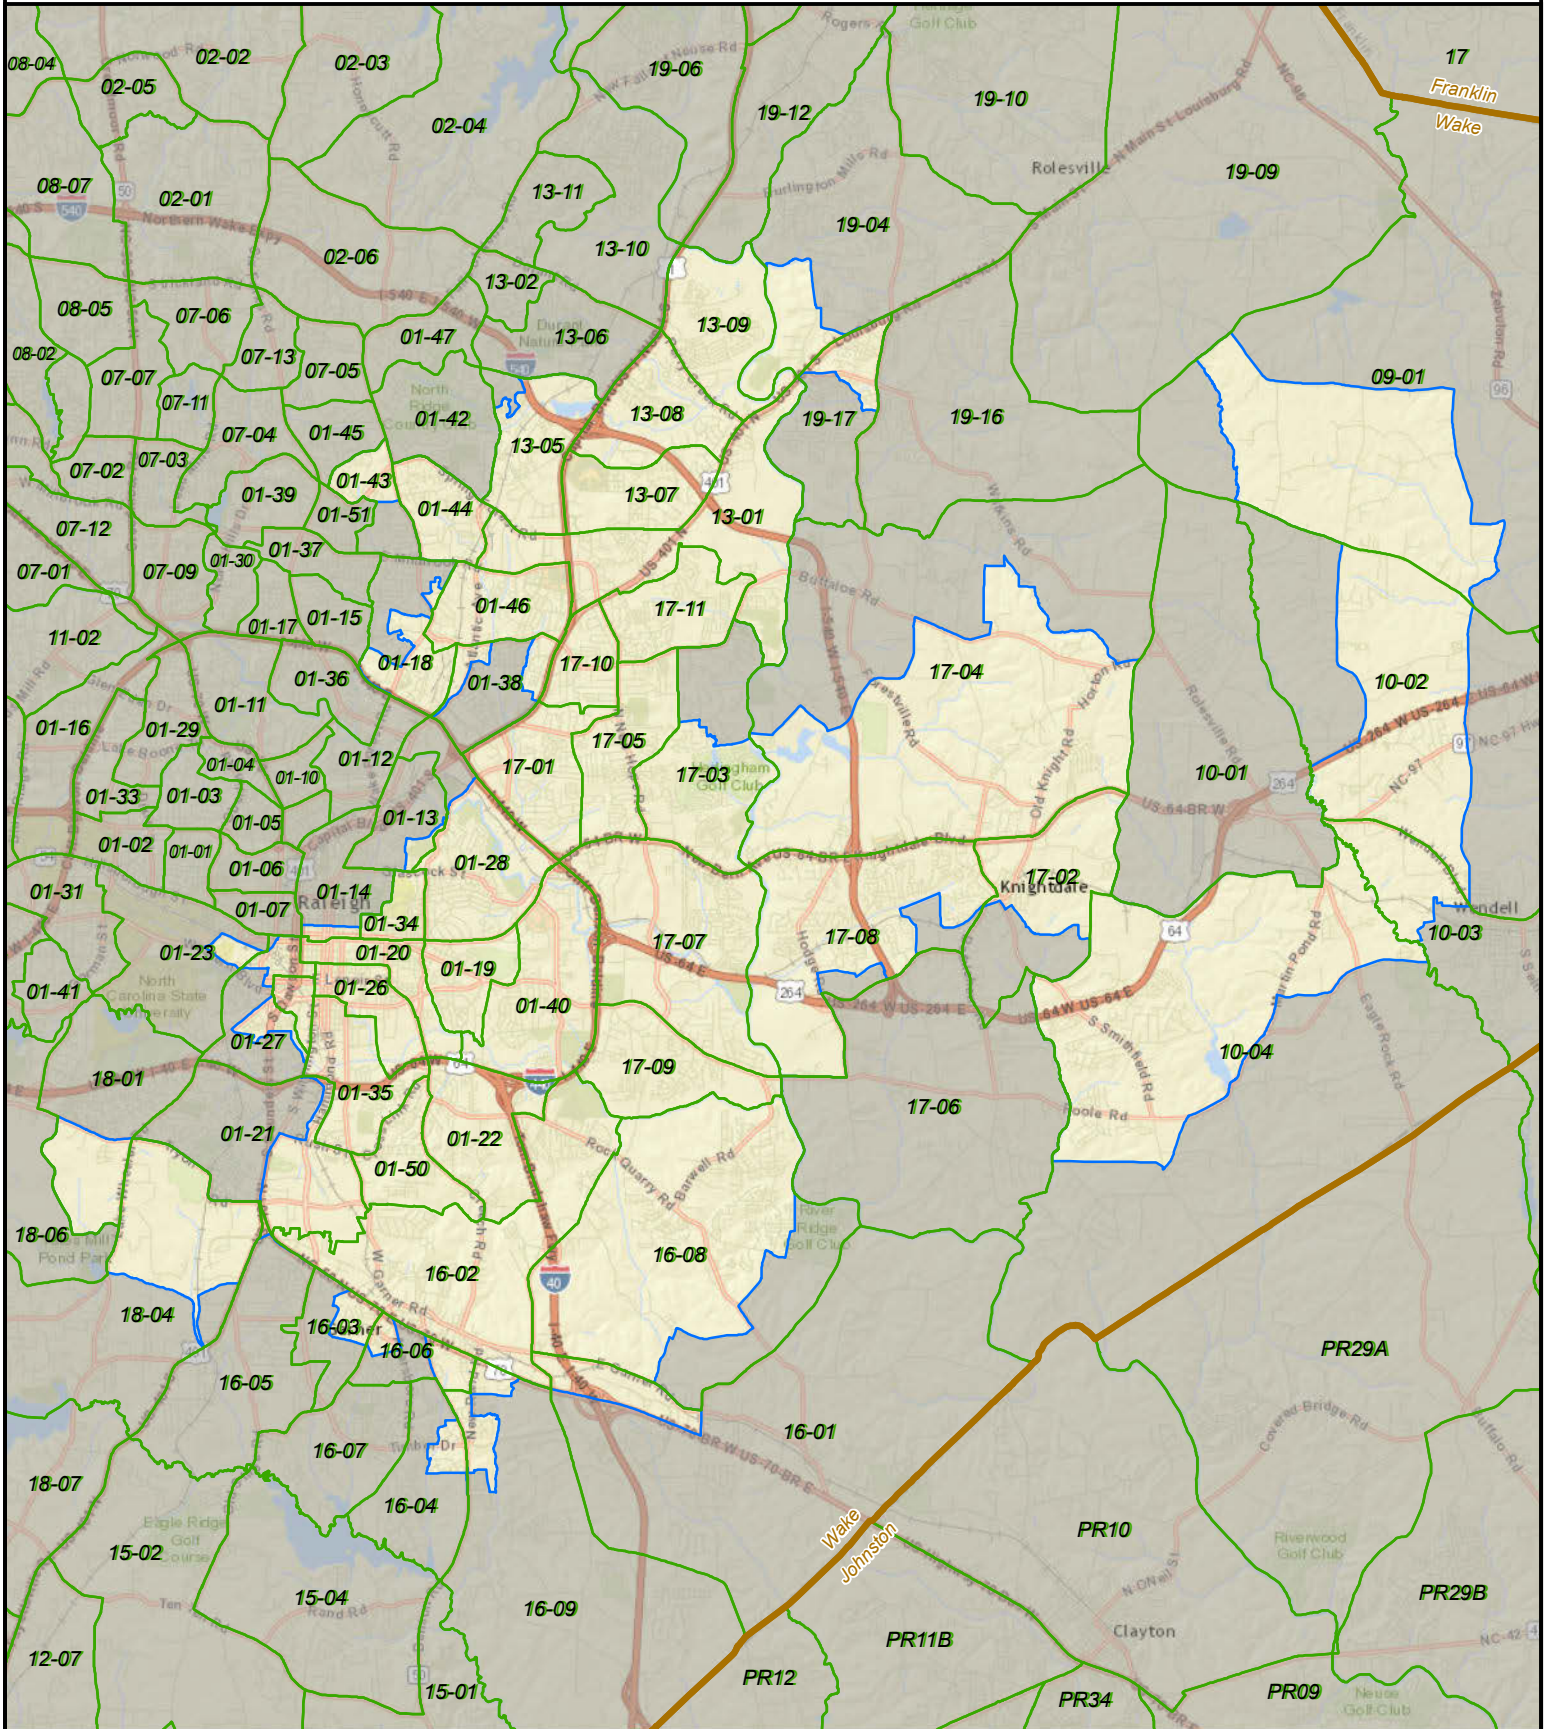

# North Carolina State Senate District 14

State County VTD District

Created by the NC General Assembly, 03/19/2015.

Plan Source: Rucho Senate 2.

Base Map Source: ESRI and contributors.

[http://help.arcgis.com/en/communitymaps/pdf/WorldStreetsMap\\_Contributors.pdf](http://help.arcgis.com/en/communitymaps/pdf/WorldStreetsMap_Contributors.pdf)