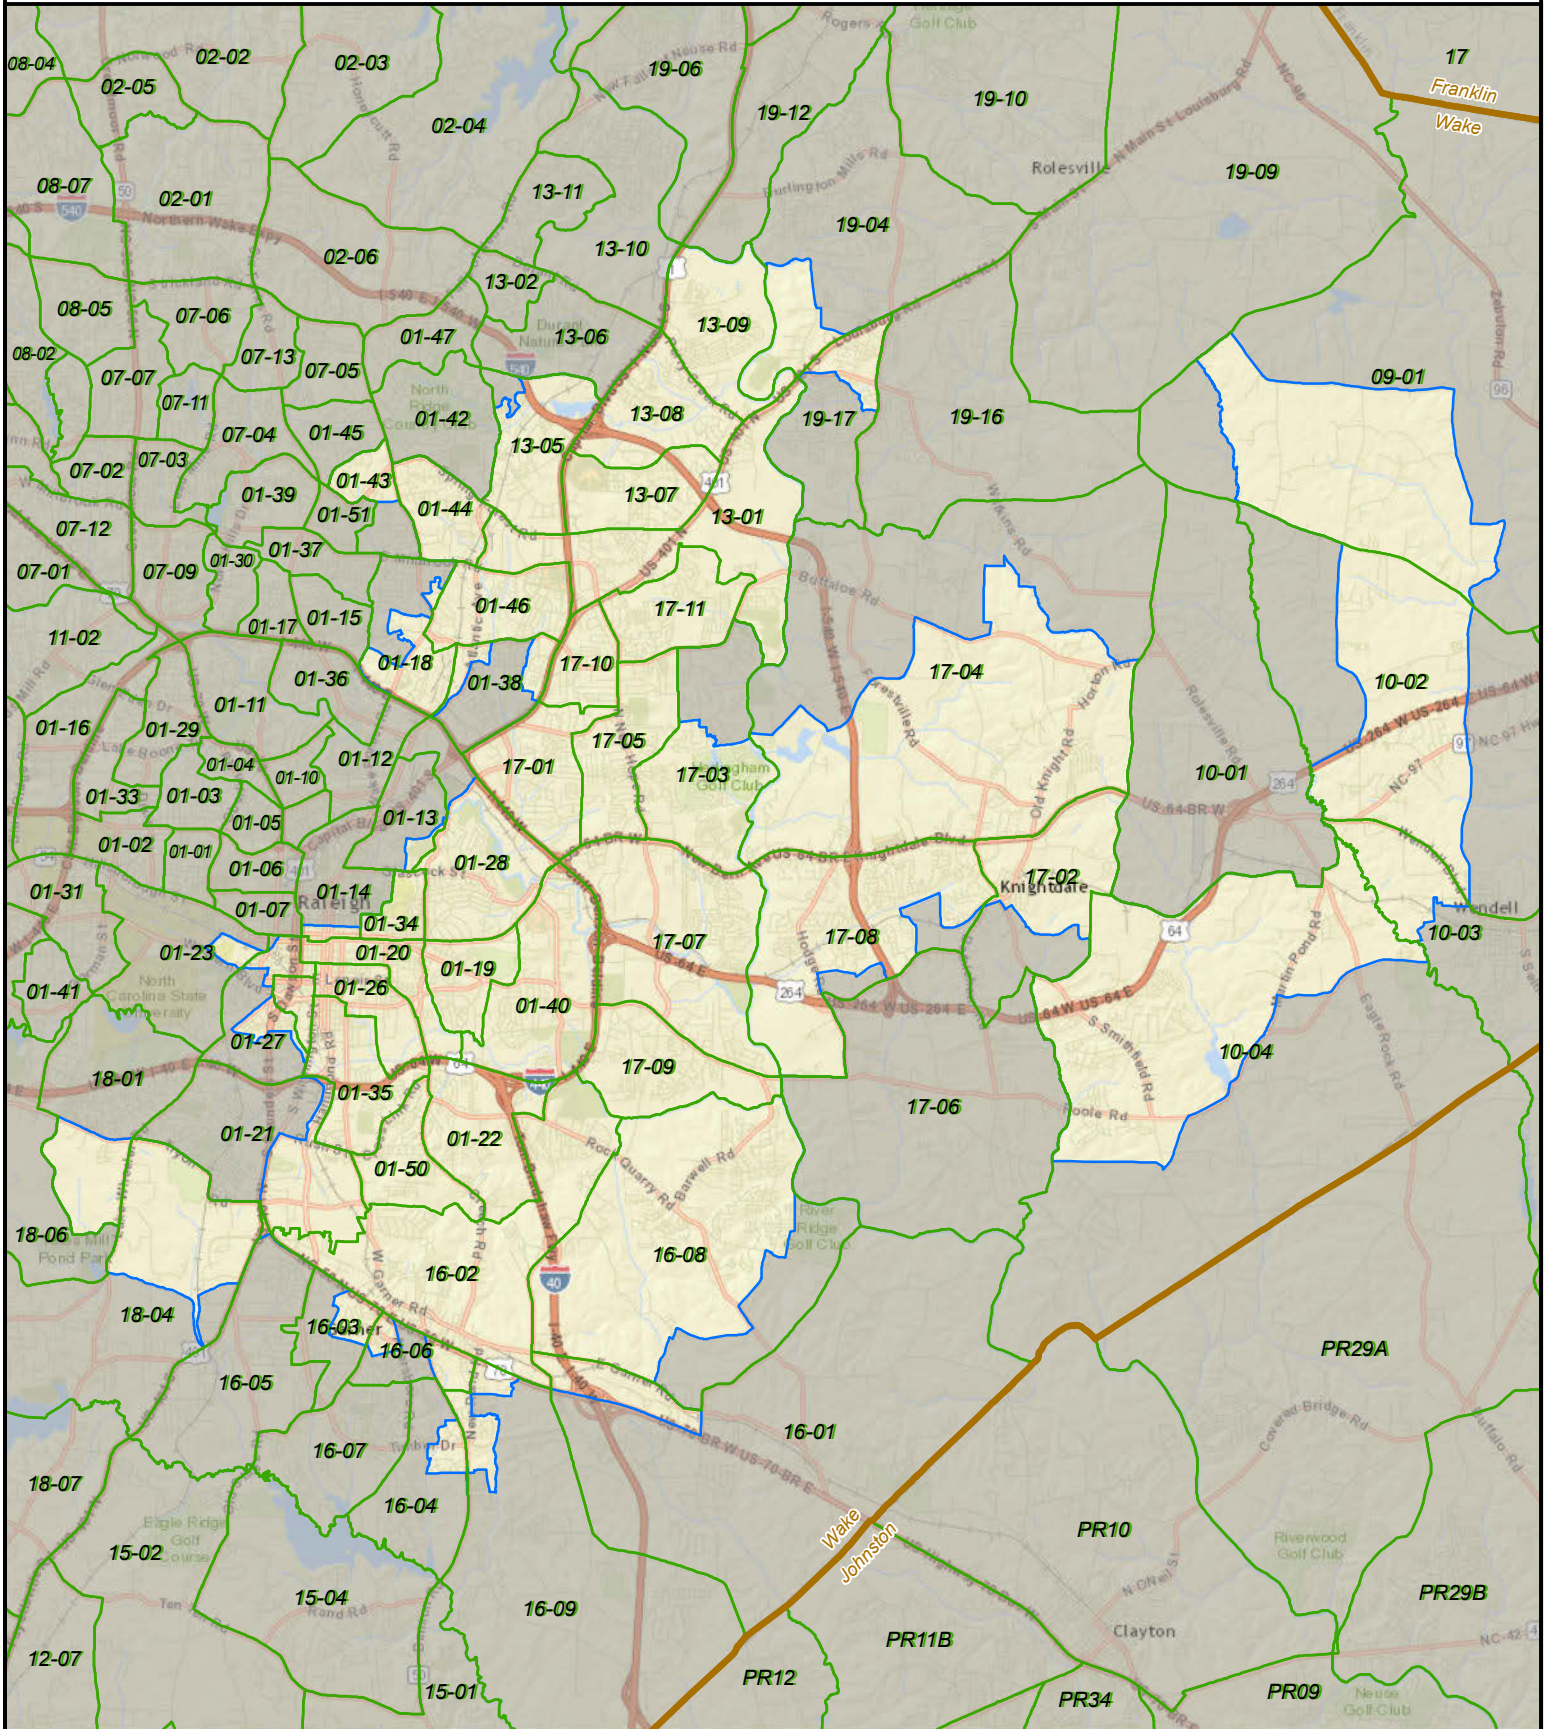

North Carolina State Senate District 14

State County VTD District

Created by the NC General Assembly, 03/19/2015.

Plan Source: Rucho Senate 2.

Base Map Source: ESRI and contributors.

http://help.arcgis.com/en/communitymaps/pdf/WorldStreetsMap_Contributors.pdf