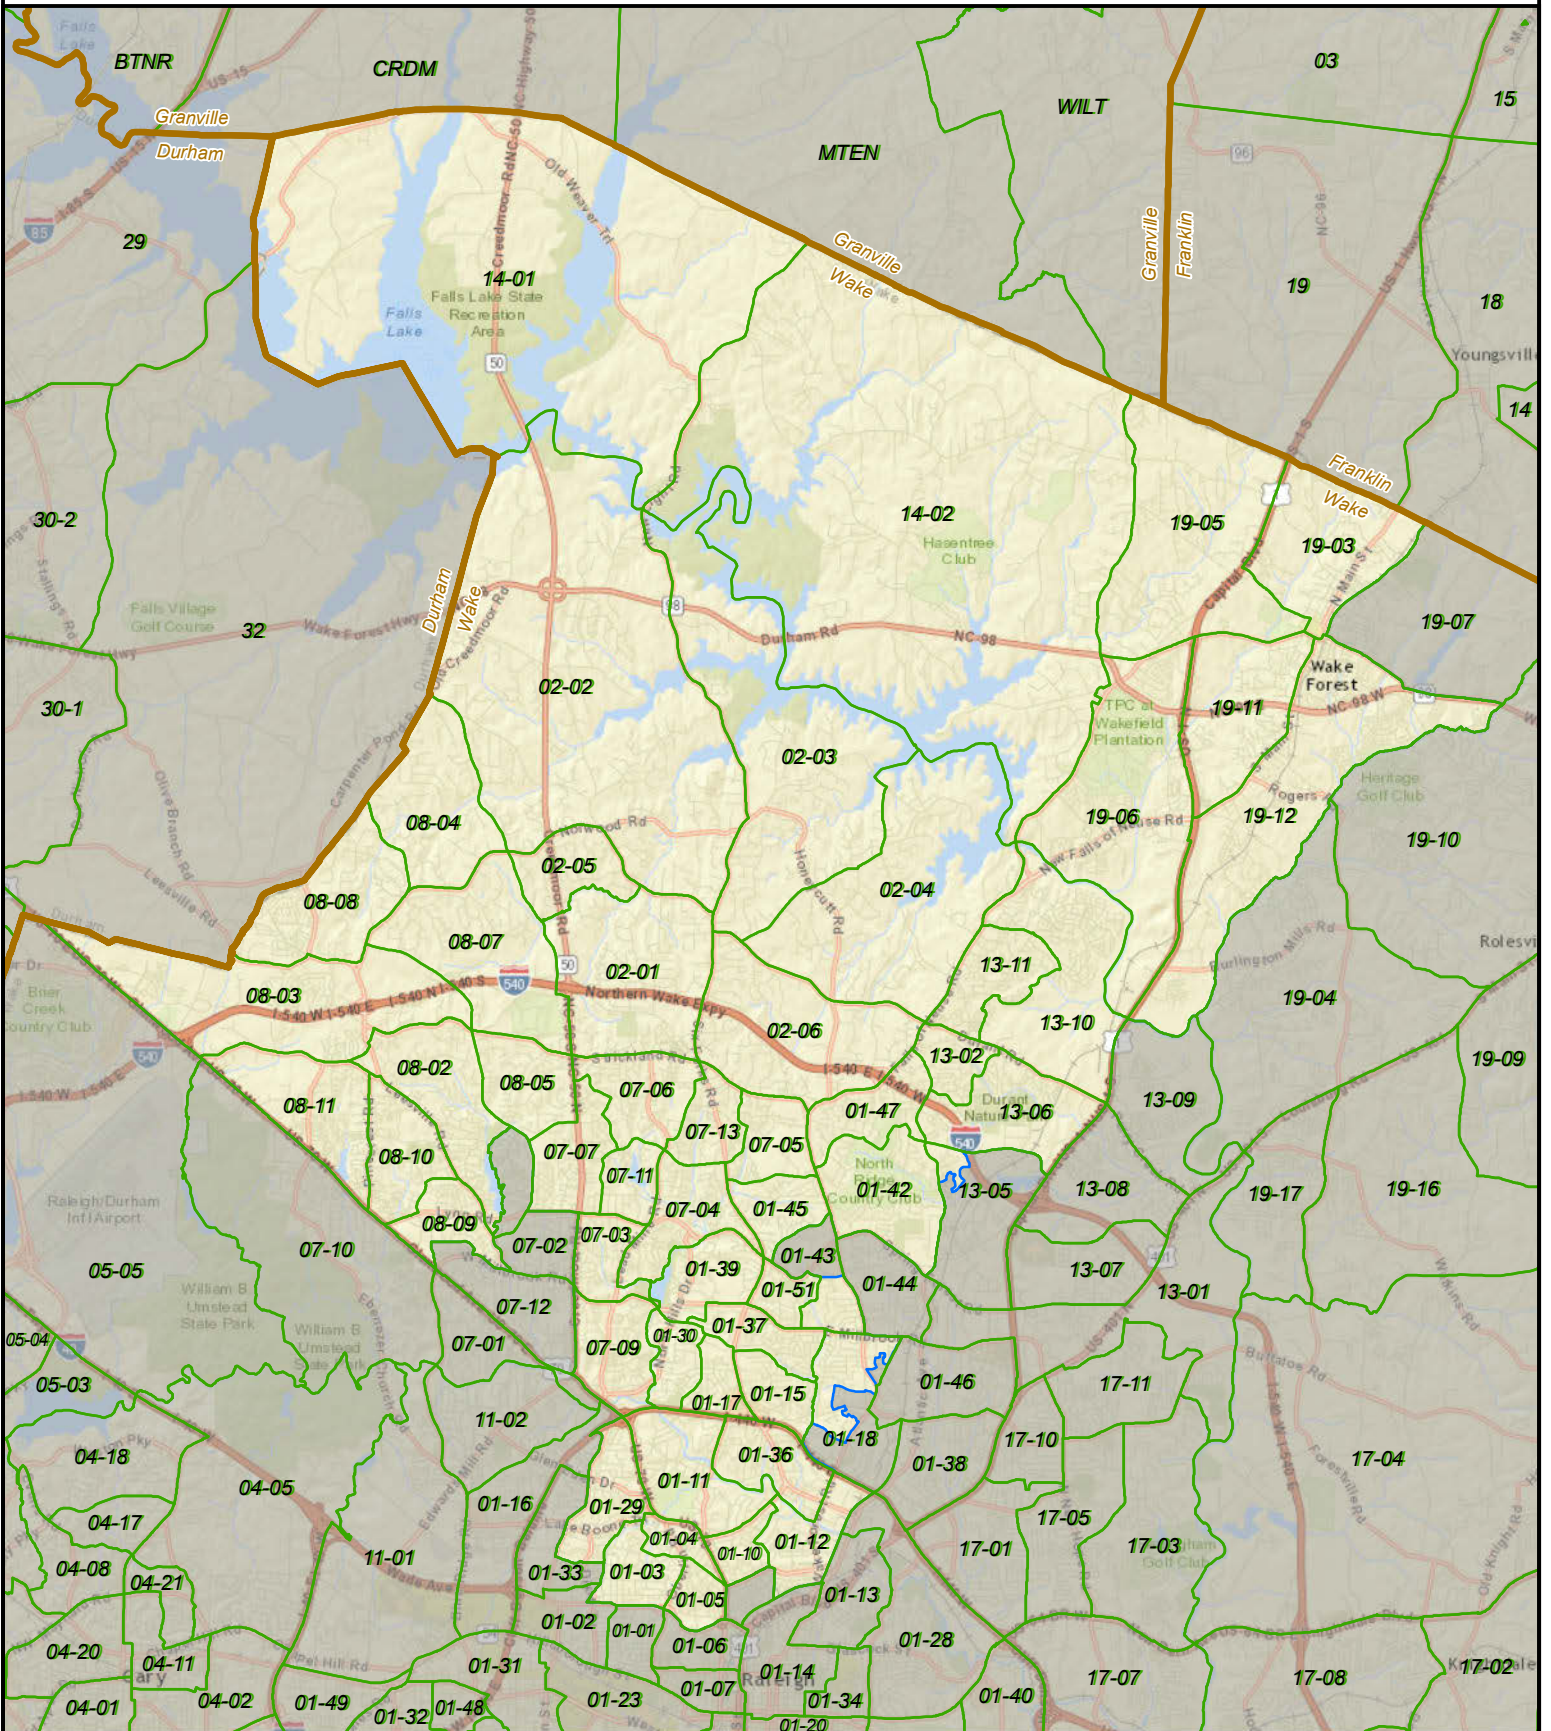

# North Carolina State Senate District 15

  State  
   County  
   VTD  
   District

Created by the NC General Assembly, 03/19/2015.  
 Plan Source: Rucho Senate 2.  
 Base Map Source: ESRI and contributors.  
[http://help.arcgis.com/en/communitymaps/pdf/WorldStreetsMap\\_Contributors.pdf](http://help.arcgis.com/en/communitymaps/pdf/WorldStreetsMap_Contributors.pdf)