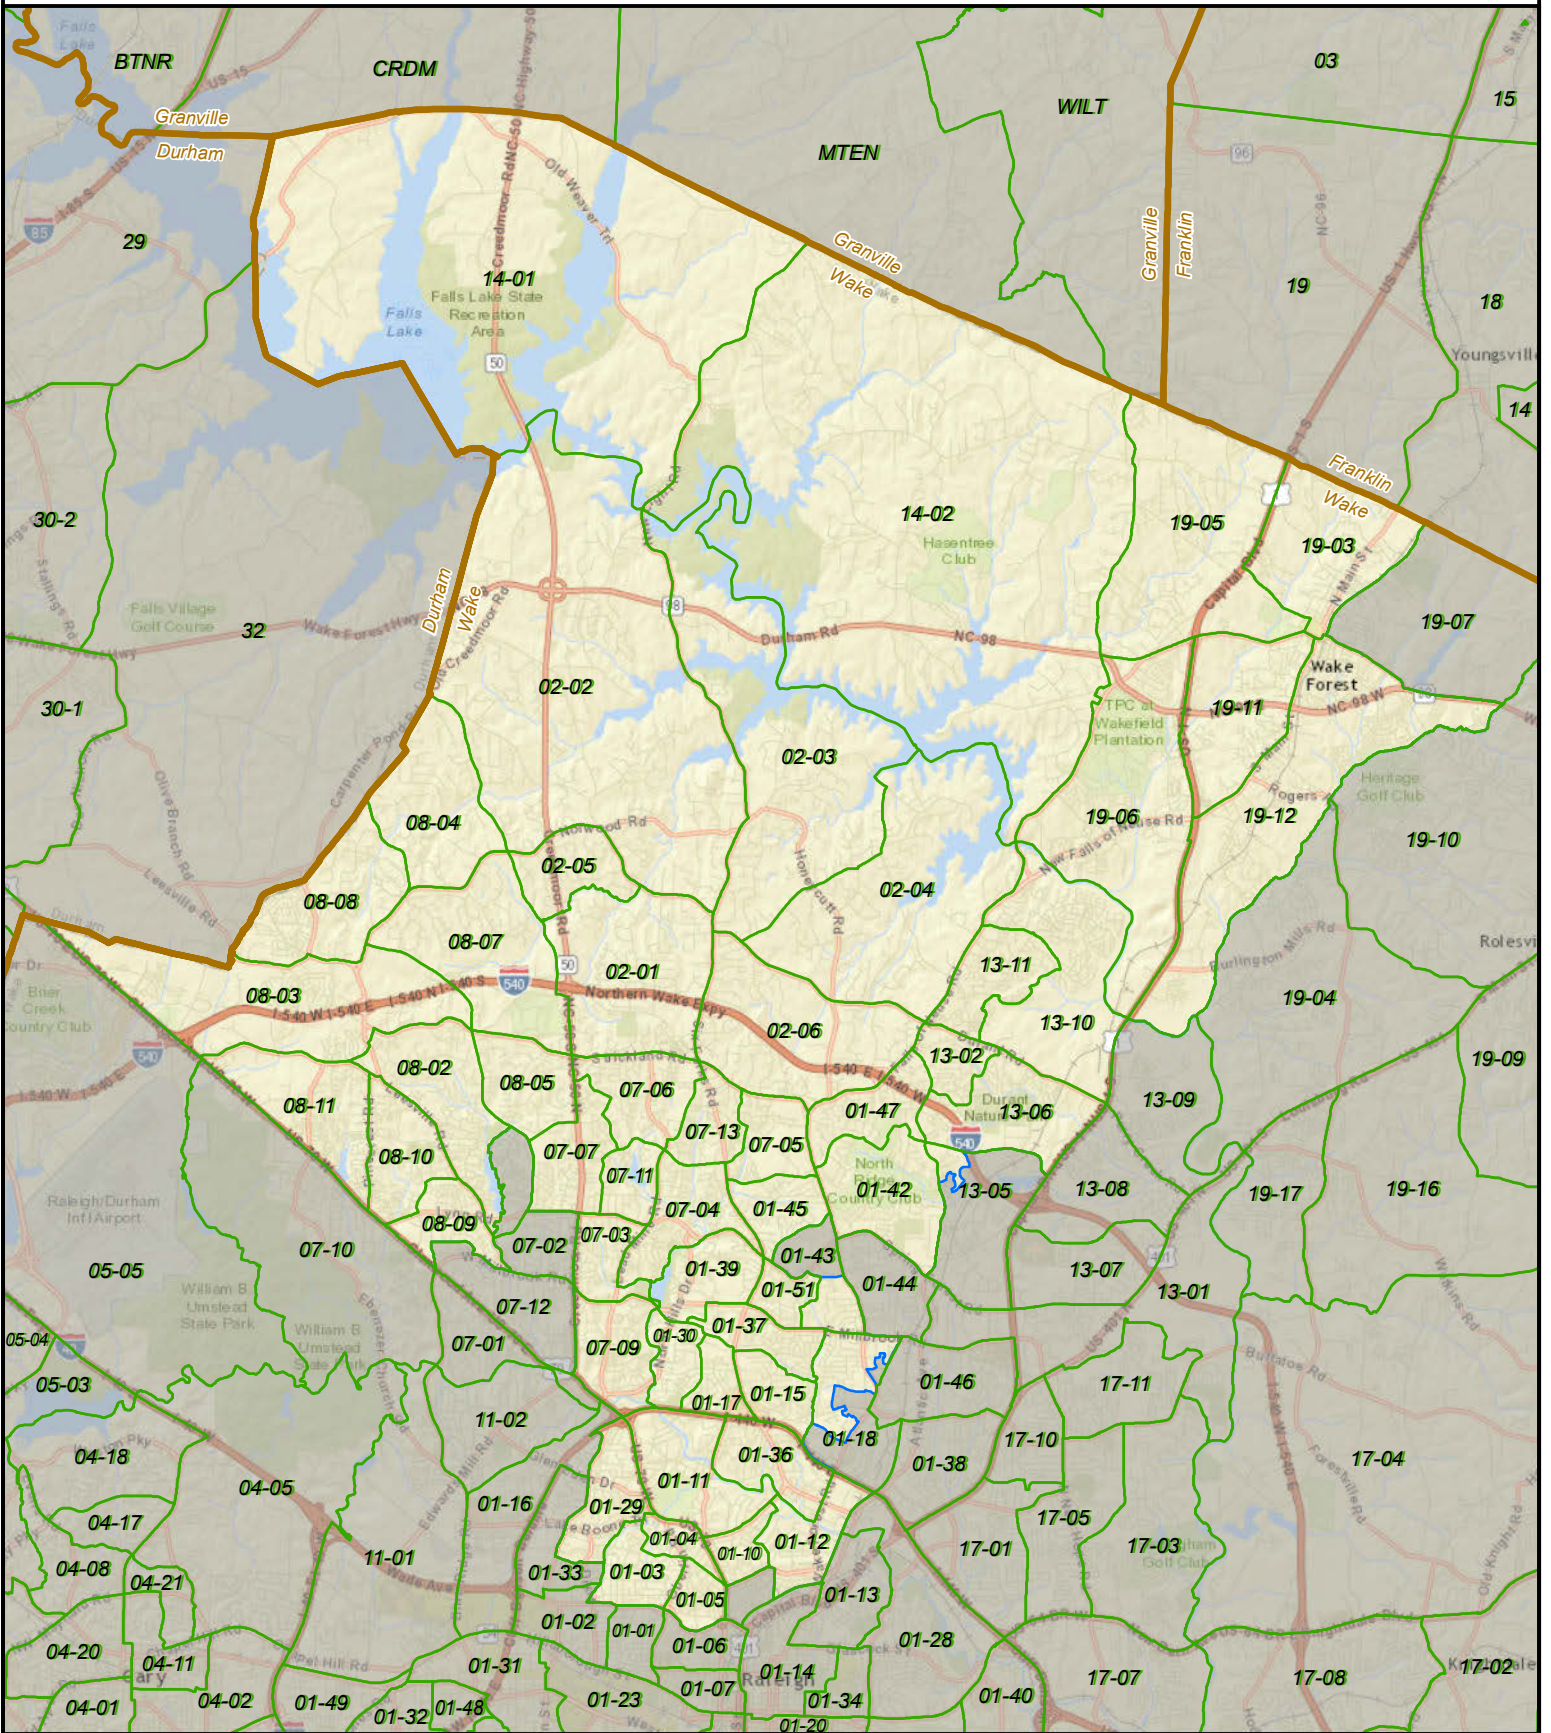

North Carolina State Senate District 15

 State
 County
 VTD
 District

Created by the NC General Assembly, 03/19/2015.

Plan Source: Rucho Senate 2.

Base Map Source: ESRI and contributors.

http://help.arcgis.com/en/communitymaps/pdf/WorldStreetsMap_Contributors.pdf