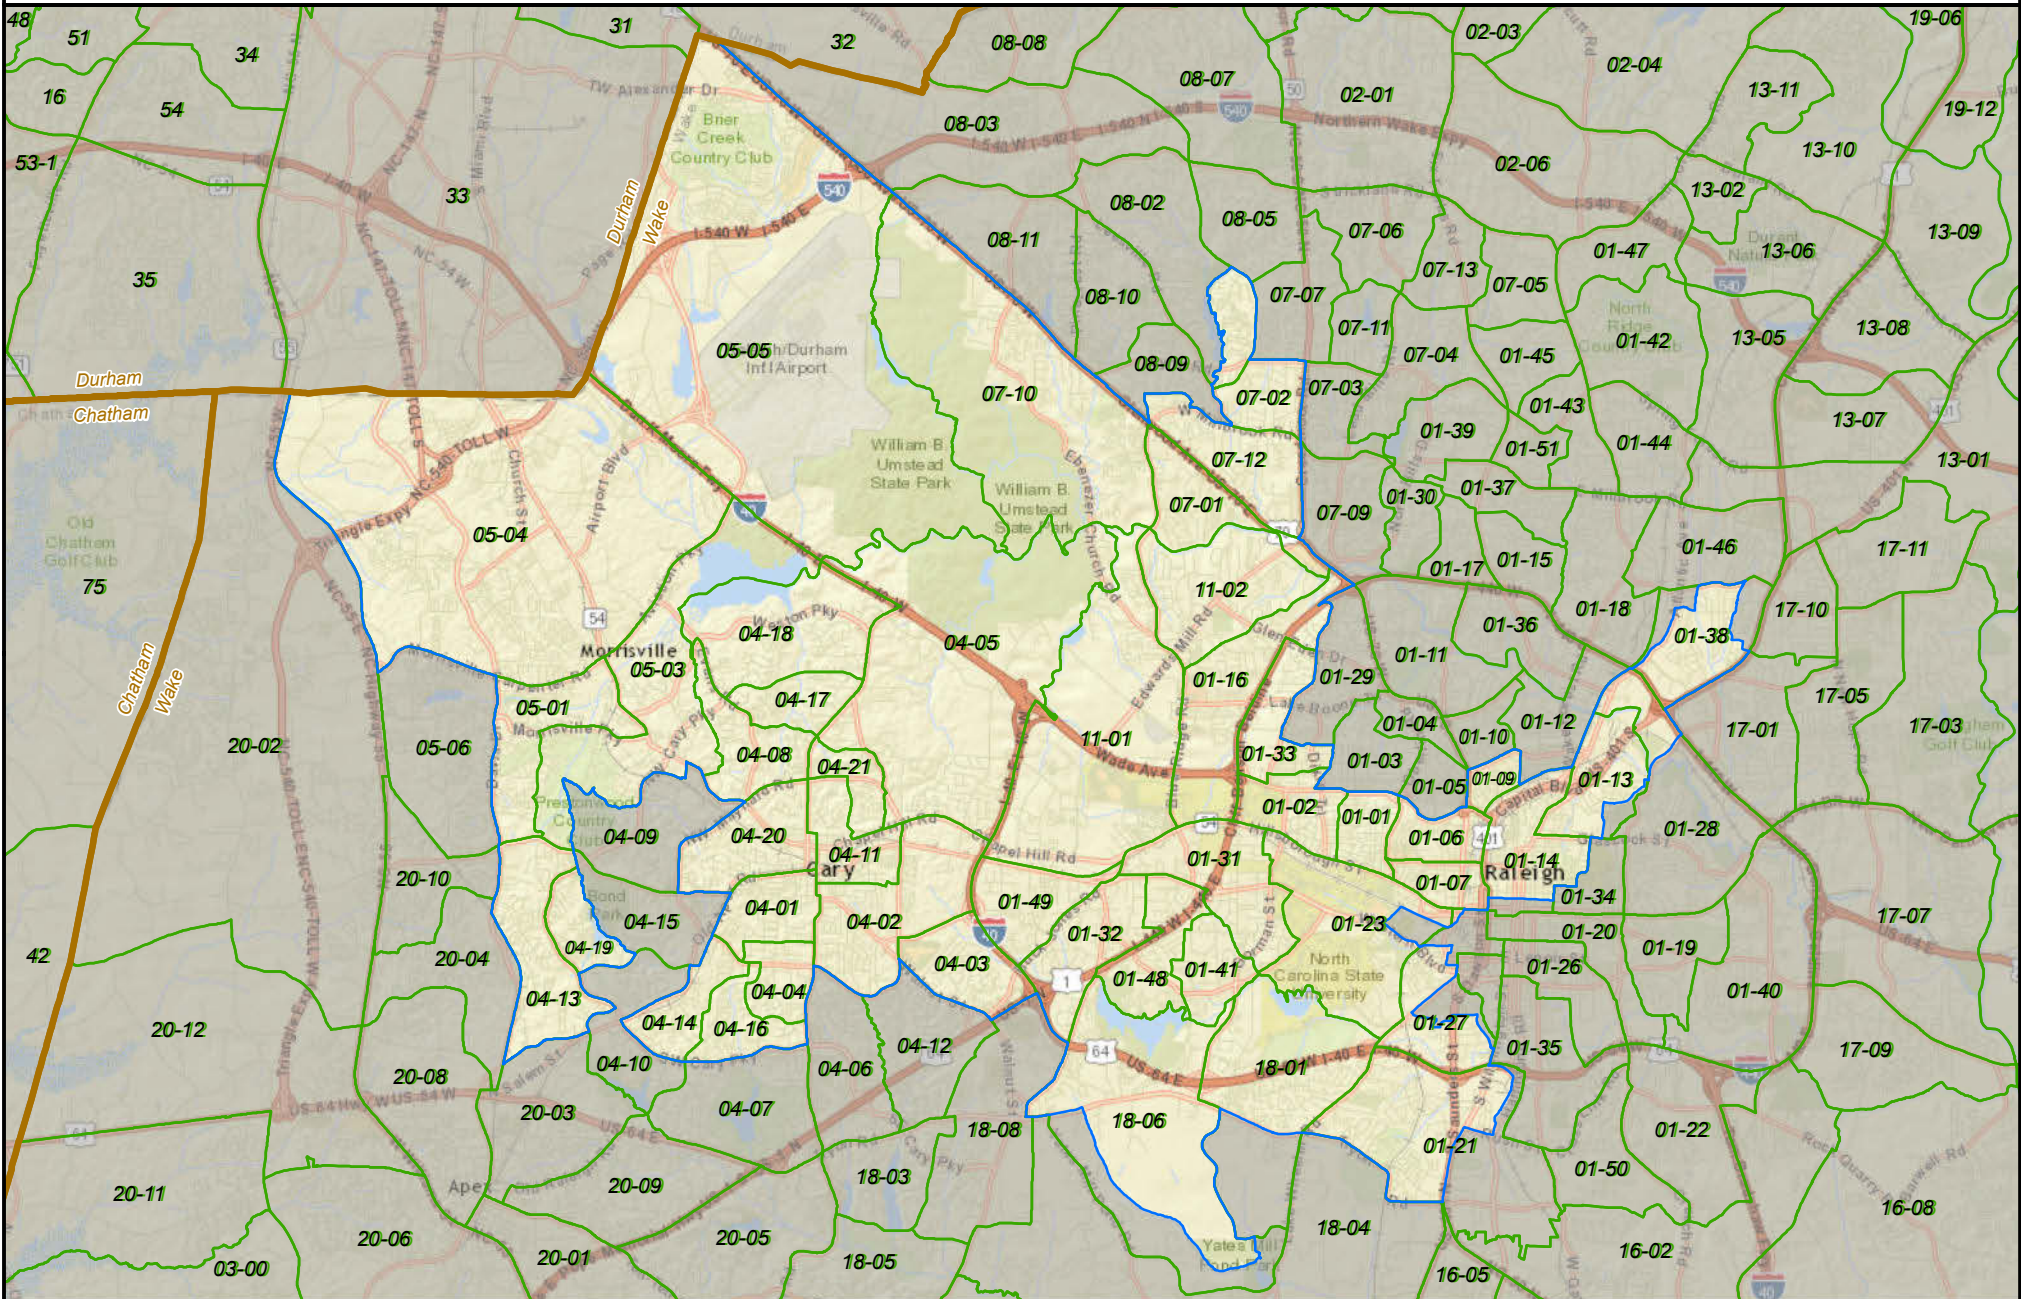

North Carolina State Senate District 16

State County VTD District