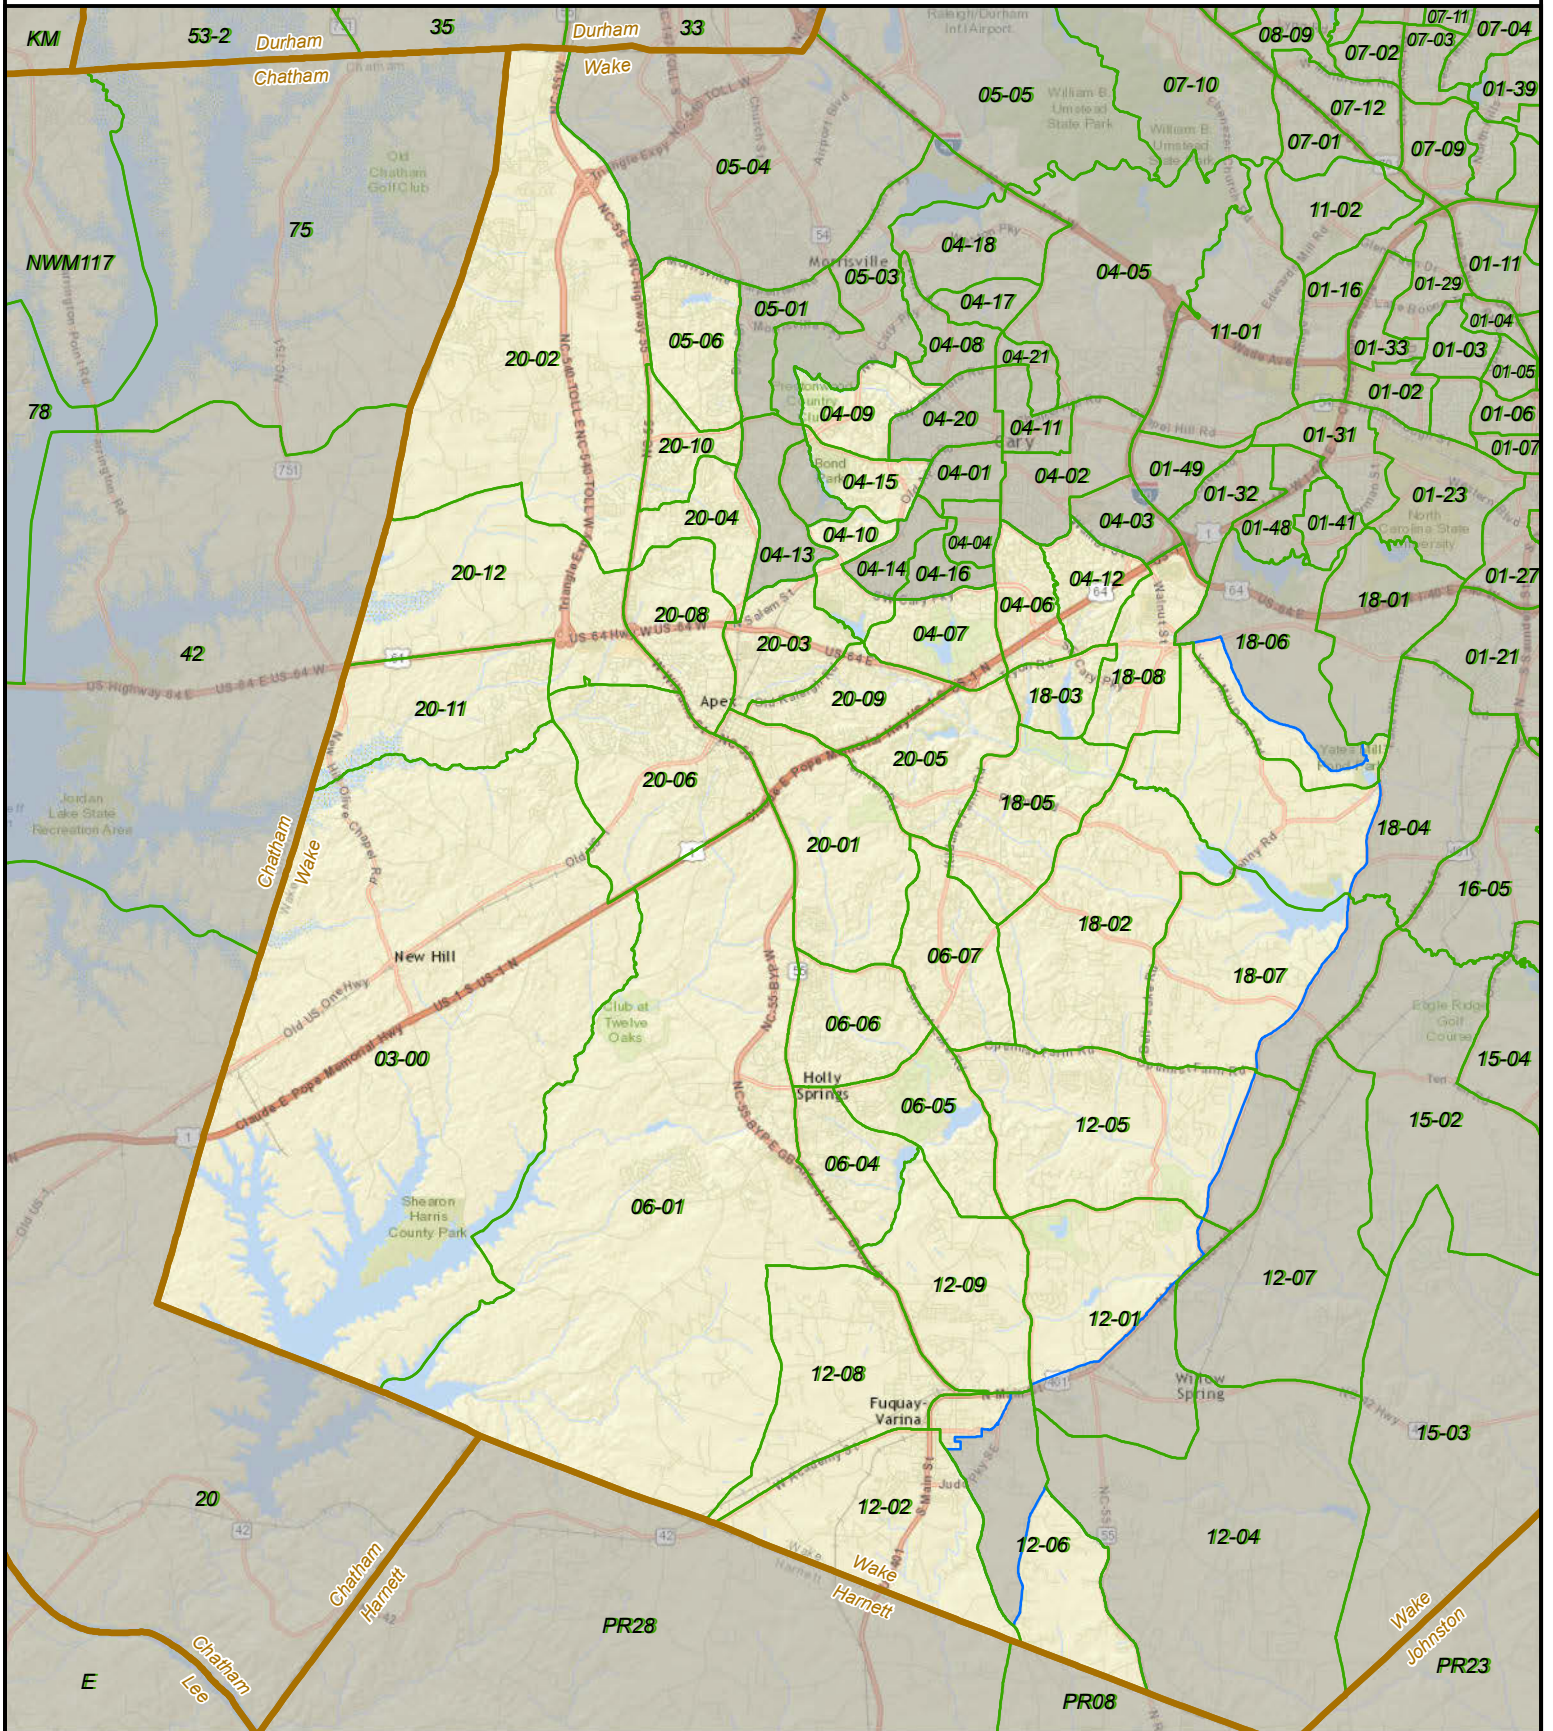

North Carolina State Senate District 17

State
 County
 VTD
 District

Created by the NC General Assembly, 03/19/2015.

Plan Source: Rucho Senate 2.

Base Map Source: ESRI and contributors.

http://help.arcgis.com/en/communitymaps/pdf/WorldStreetsMap_Contributors.pdf