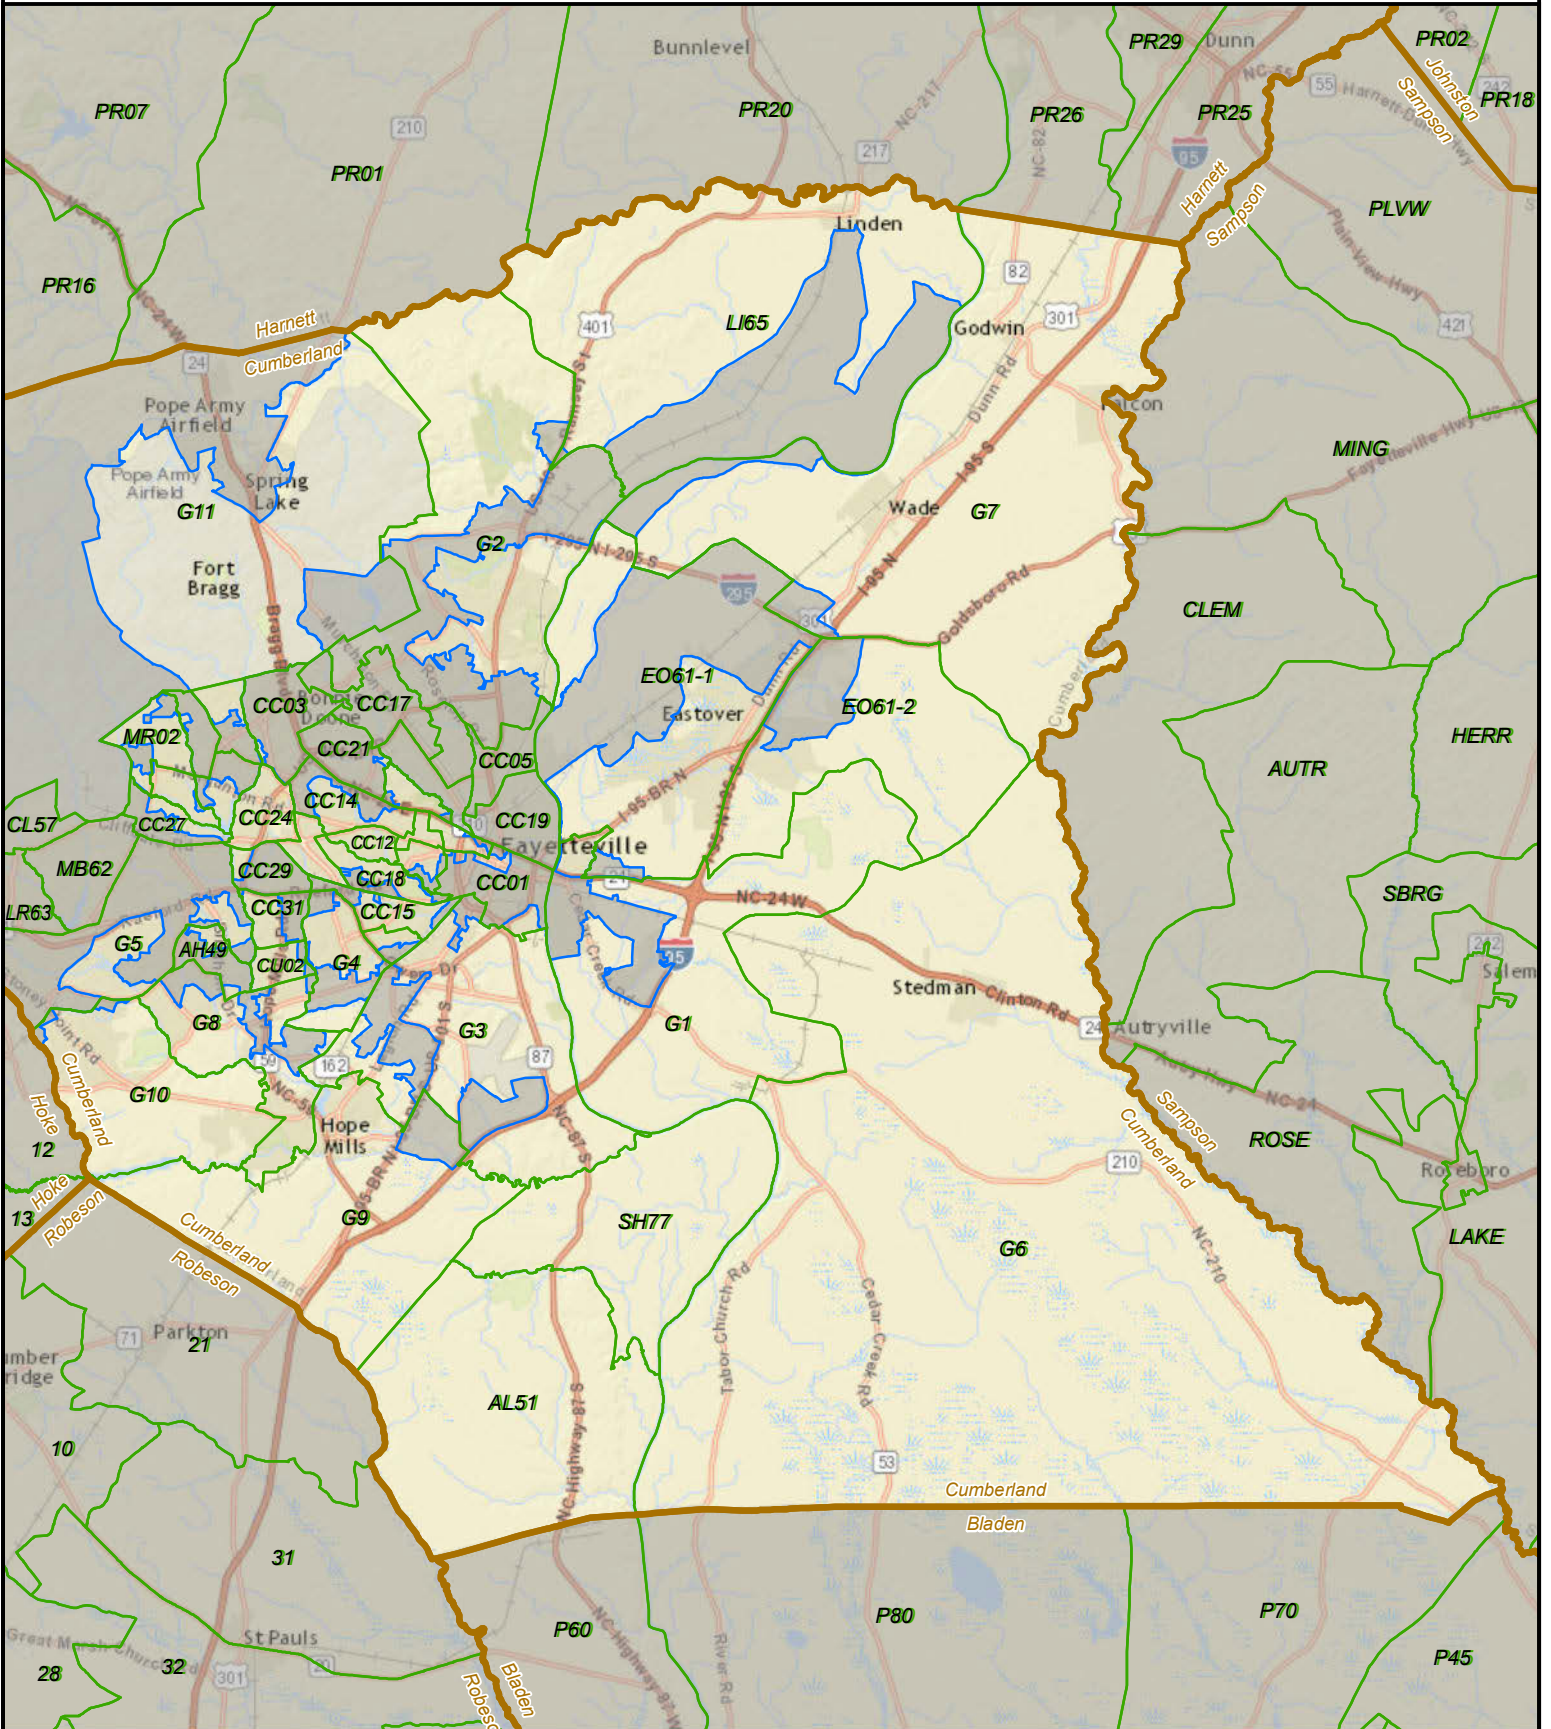

North Carolina State Senate District 19

State County VTD District

Created by the NC General Assembly, 03/19/2015.

Plan Source: Rucho Senate 2.

Base Map Source: ESRI and contributors.

http://help.arcgis.com/en/communitymaps/pdf/WorldStreetsMap_Contributors.pdf