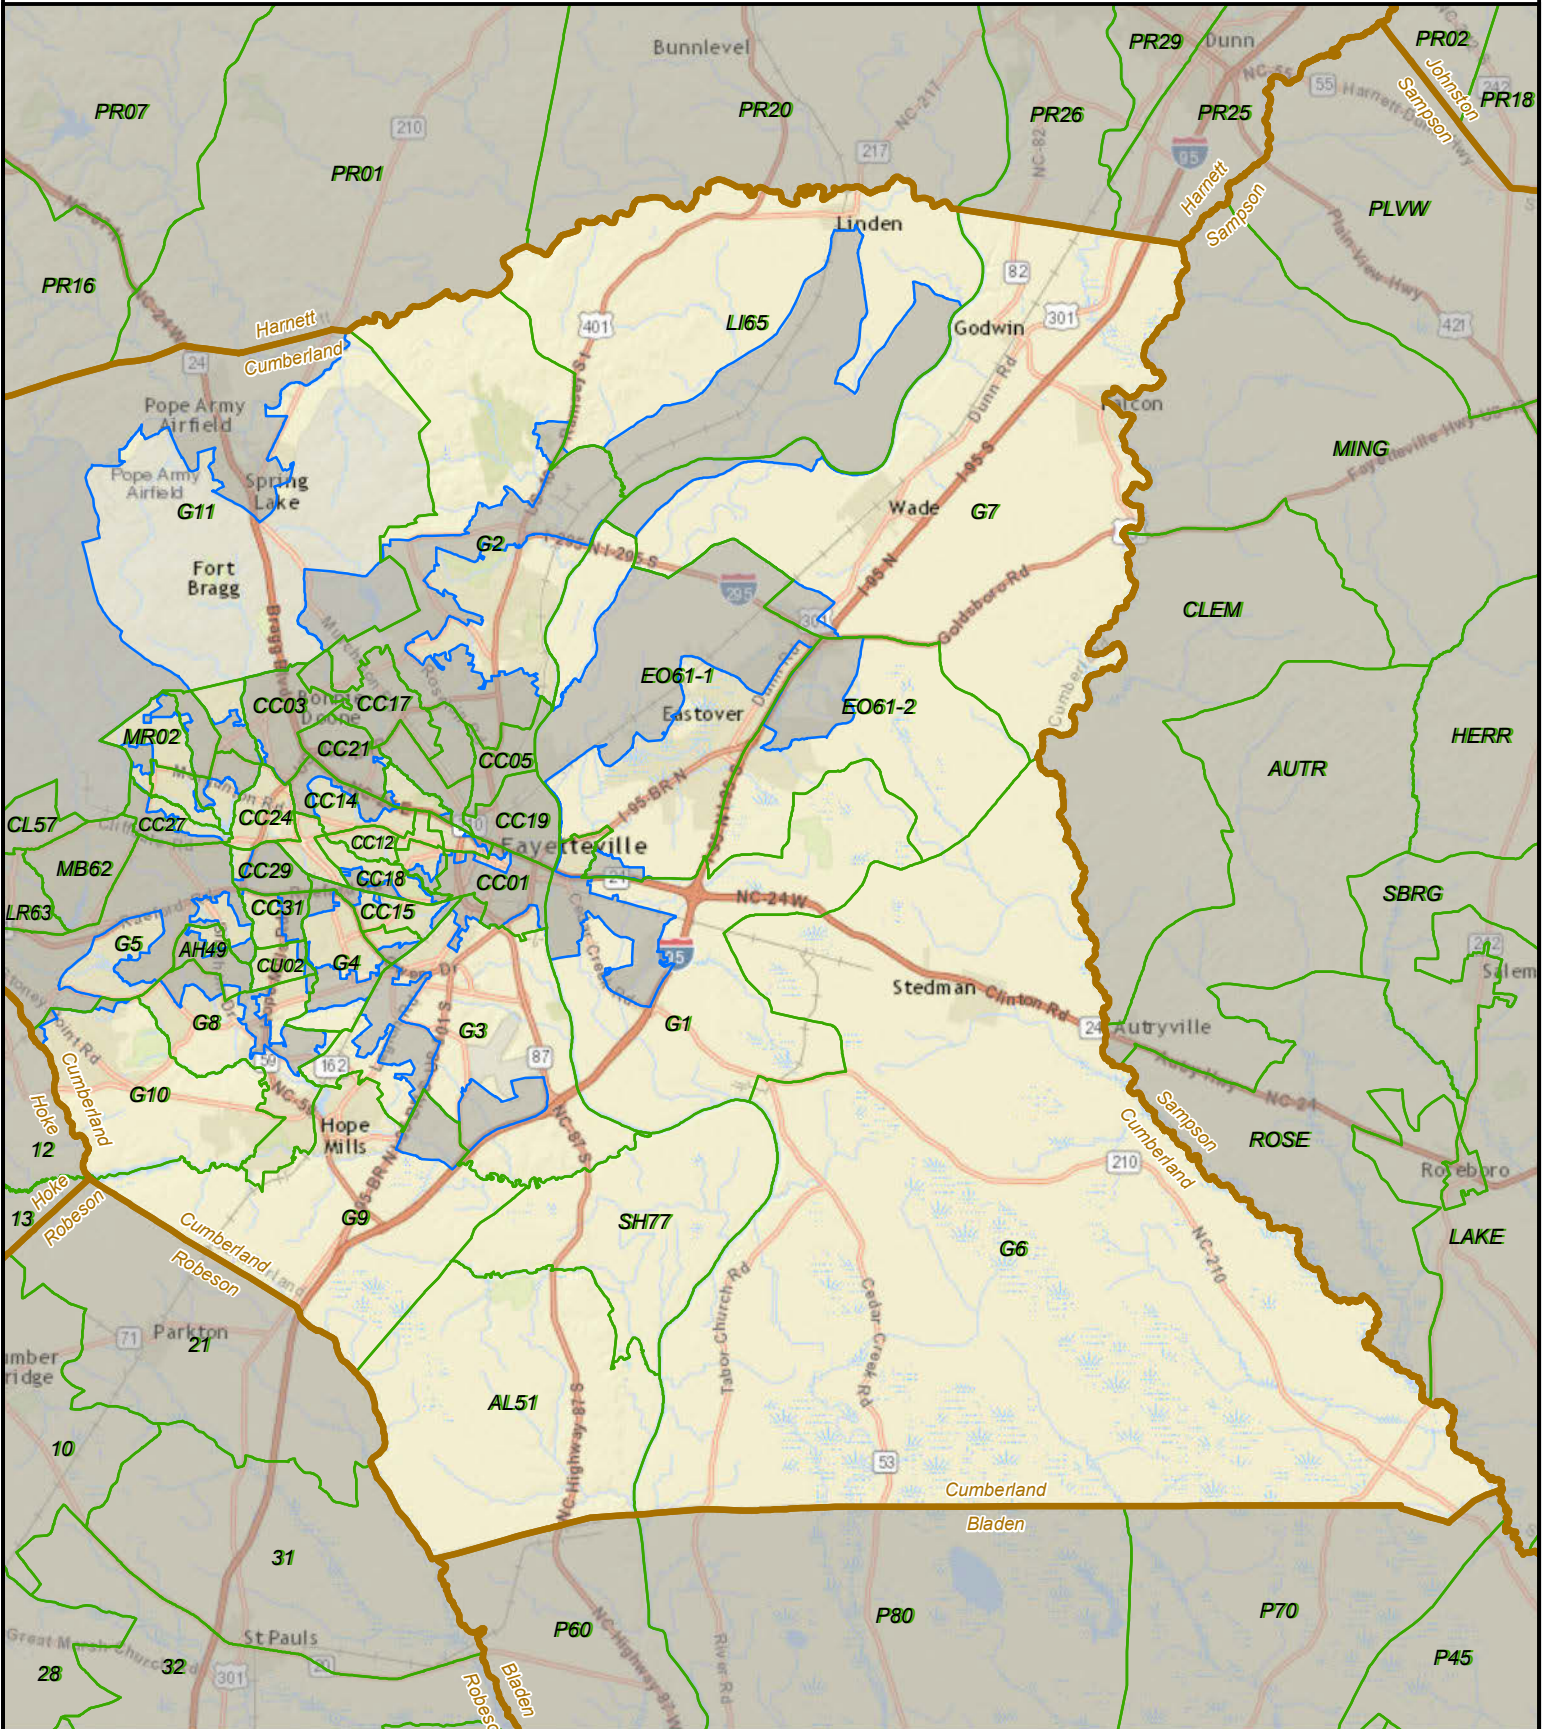

# North Carolina State Senate District 19

State
  County
  VTD
  District

Created by the NC General Assembly, 03/19/2015.

Plan Source: Rucho Senate 2.

Base Map Source: ESRI and contributors.

[http://help.arcgis.com/en/communitymaps/pdf/WorldStreetsMap\\_Contributors.pdf](http://help.arcgis.com/en/communitymaps/pdf/WorldStreetsMap_Contributors.pdf)