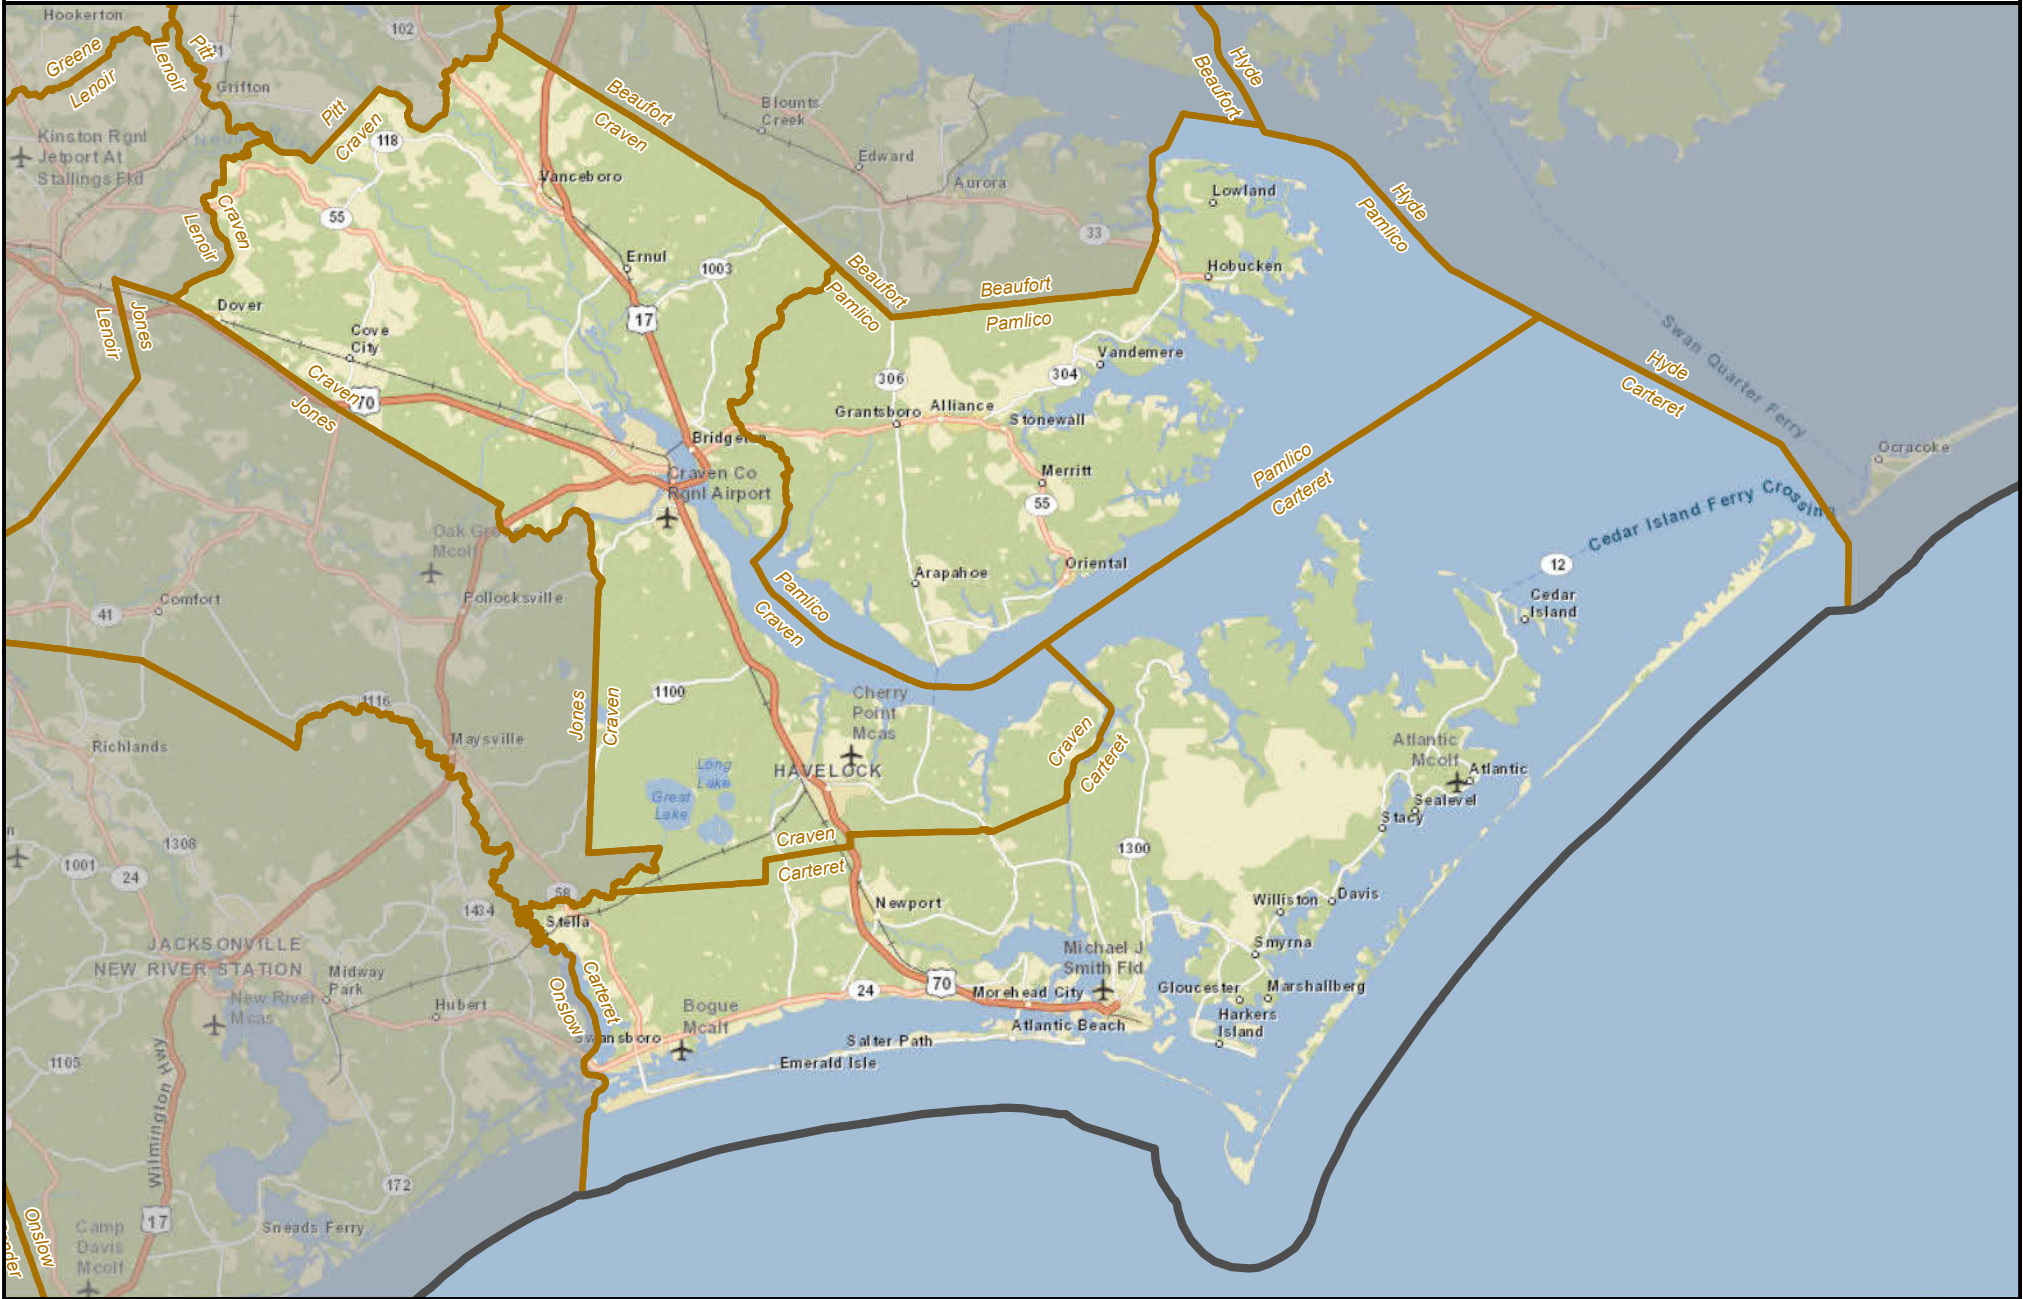

North Carolina State Senate District 2

State County District