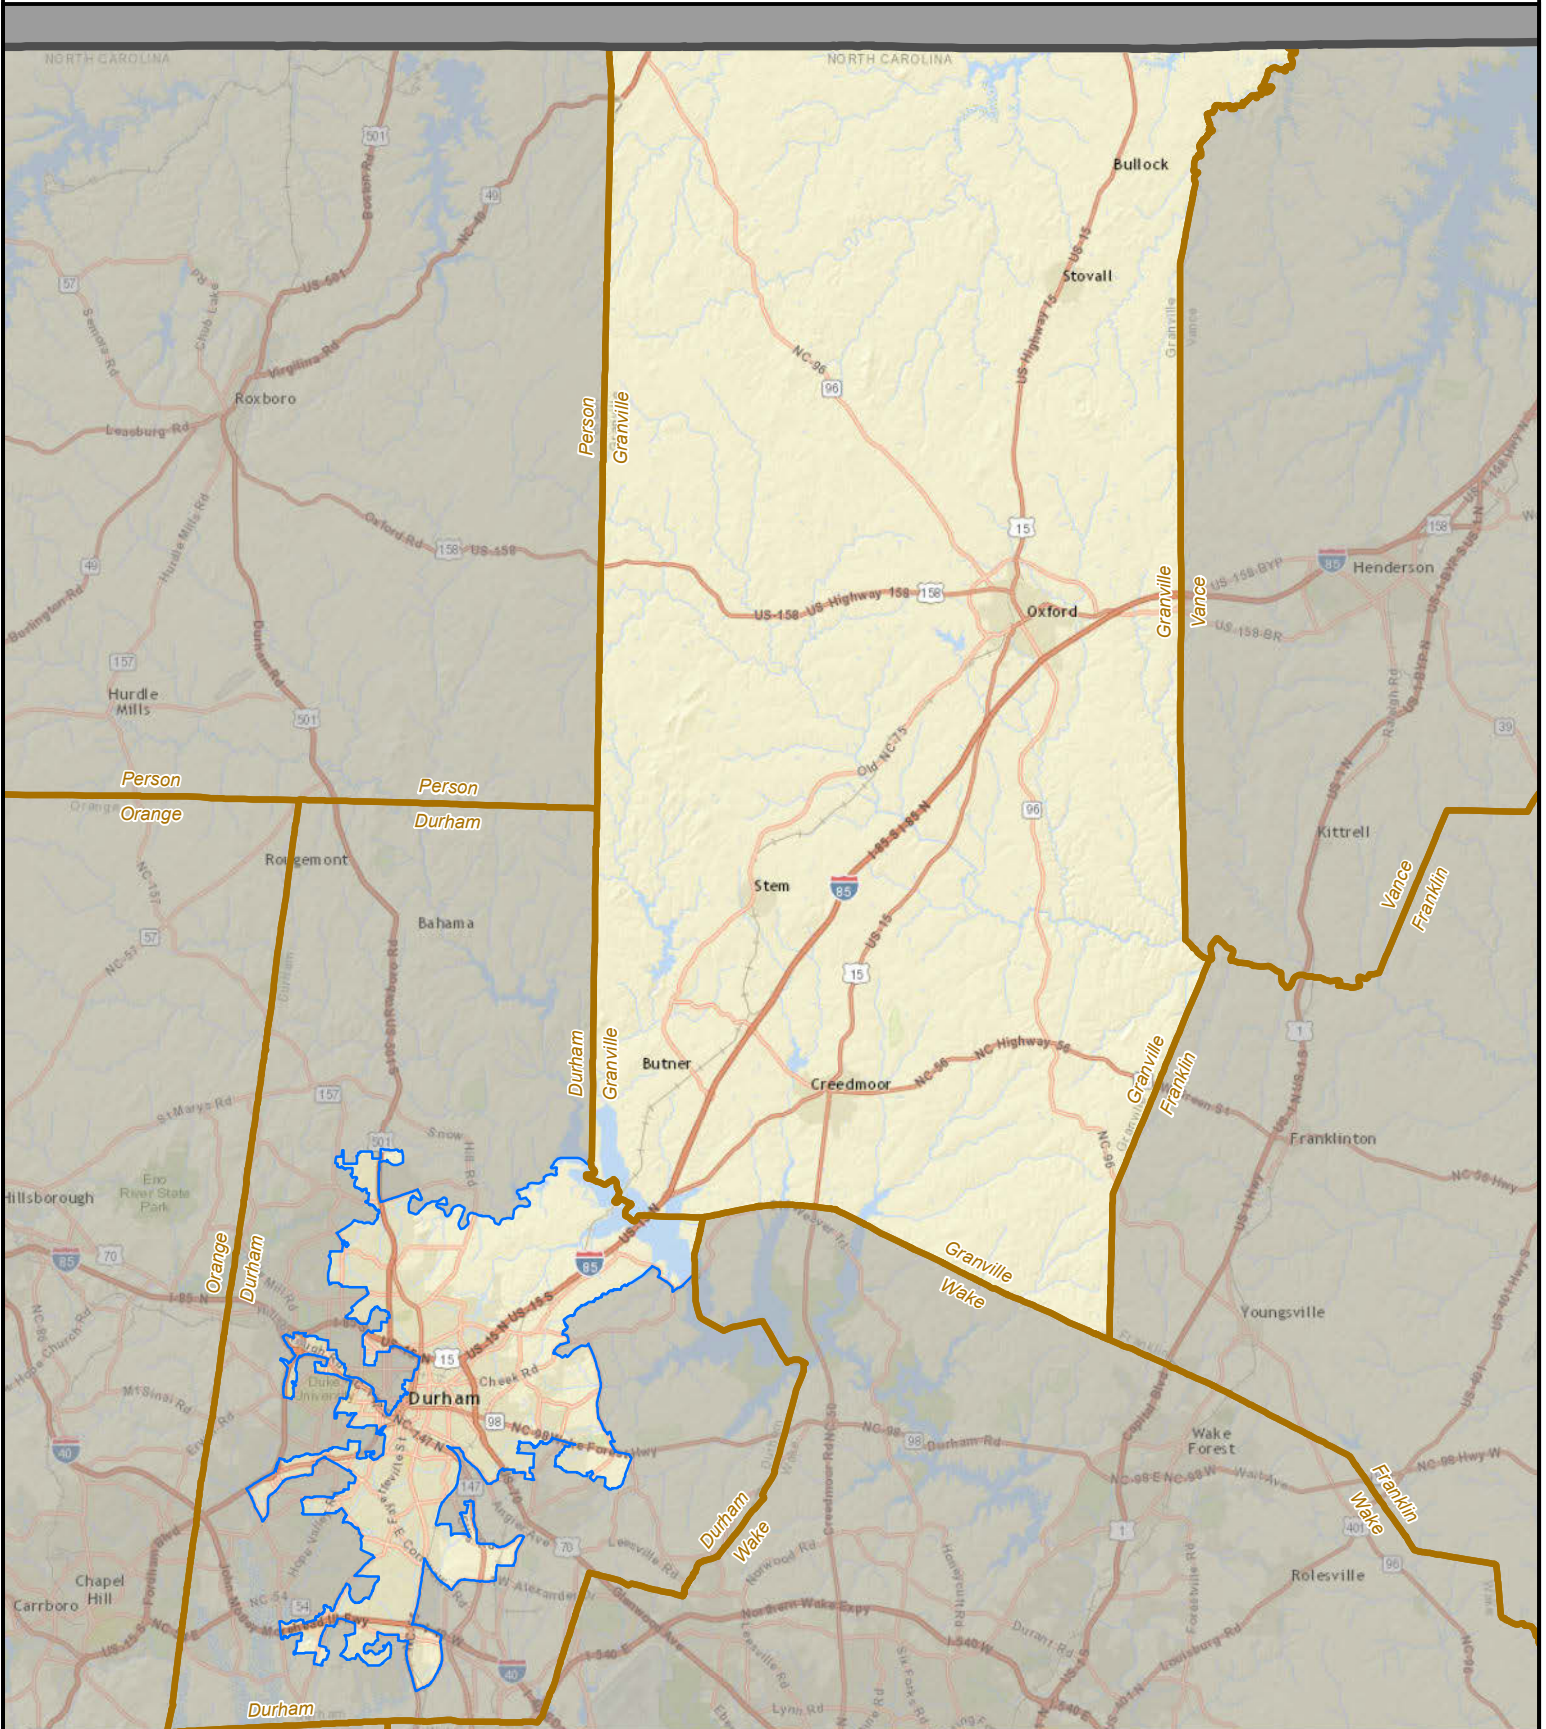

North Carolina State Senate District 20

State County District

Created by the NC General Assembly, 03/19/2015.
Plan Source: Rucho Senate 2.
Base Map Source: ESRI and contributors.
http://help.arcgis.com/en/communitymaps/pdf/WorldStreetsMap_Contributors.pdf