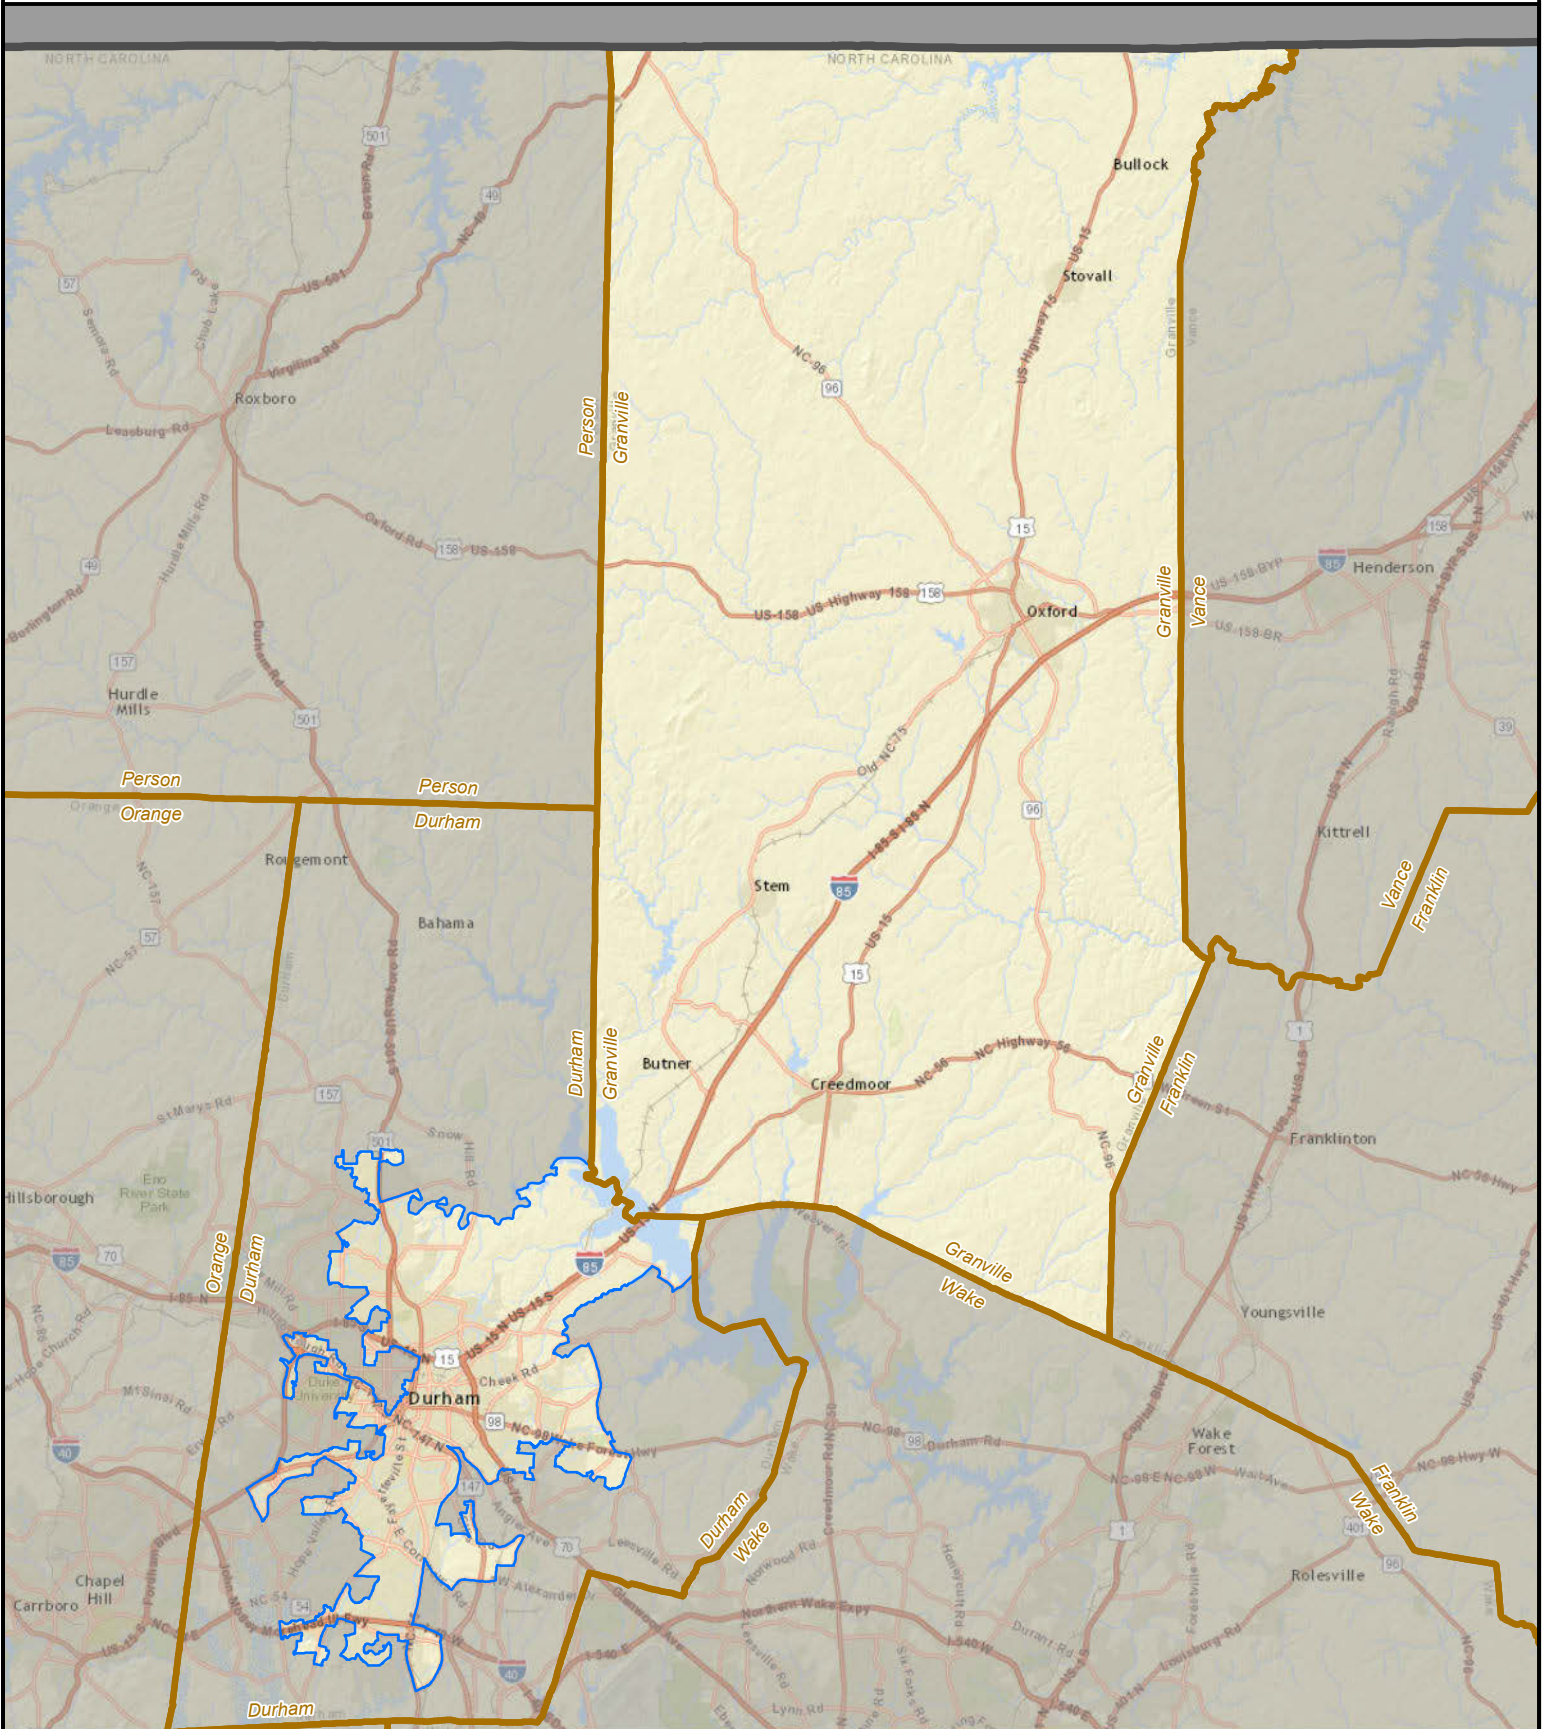

North Carolina State Senate District 20

State County District

Created by the NC General Assembly, 03/19/2015.

Plan Source: Rucho Senate 2.

Base Map Source: ESRI and contributors.