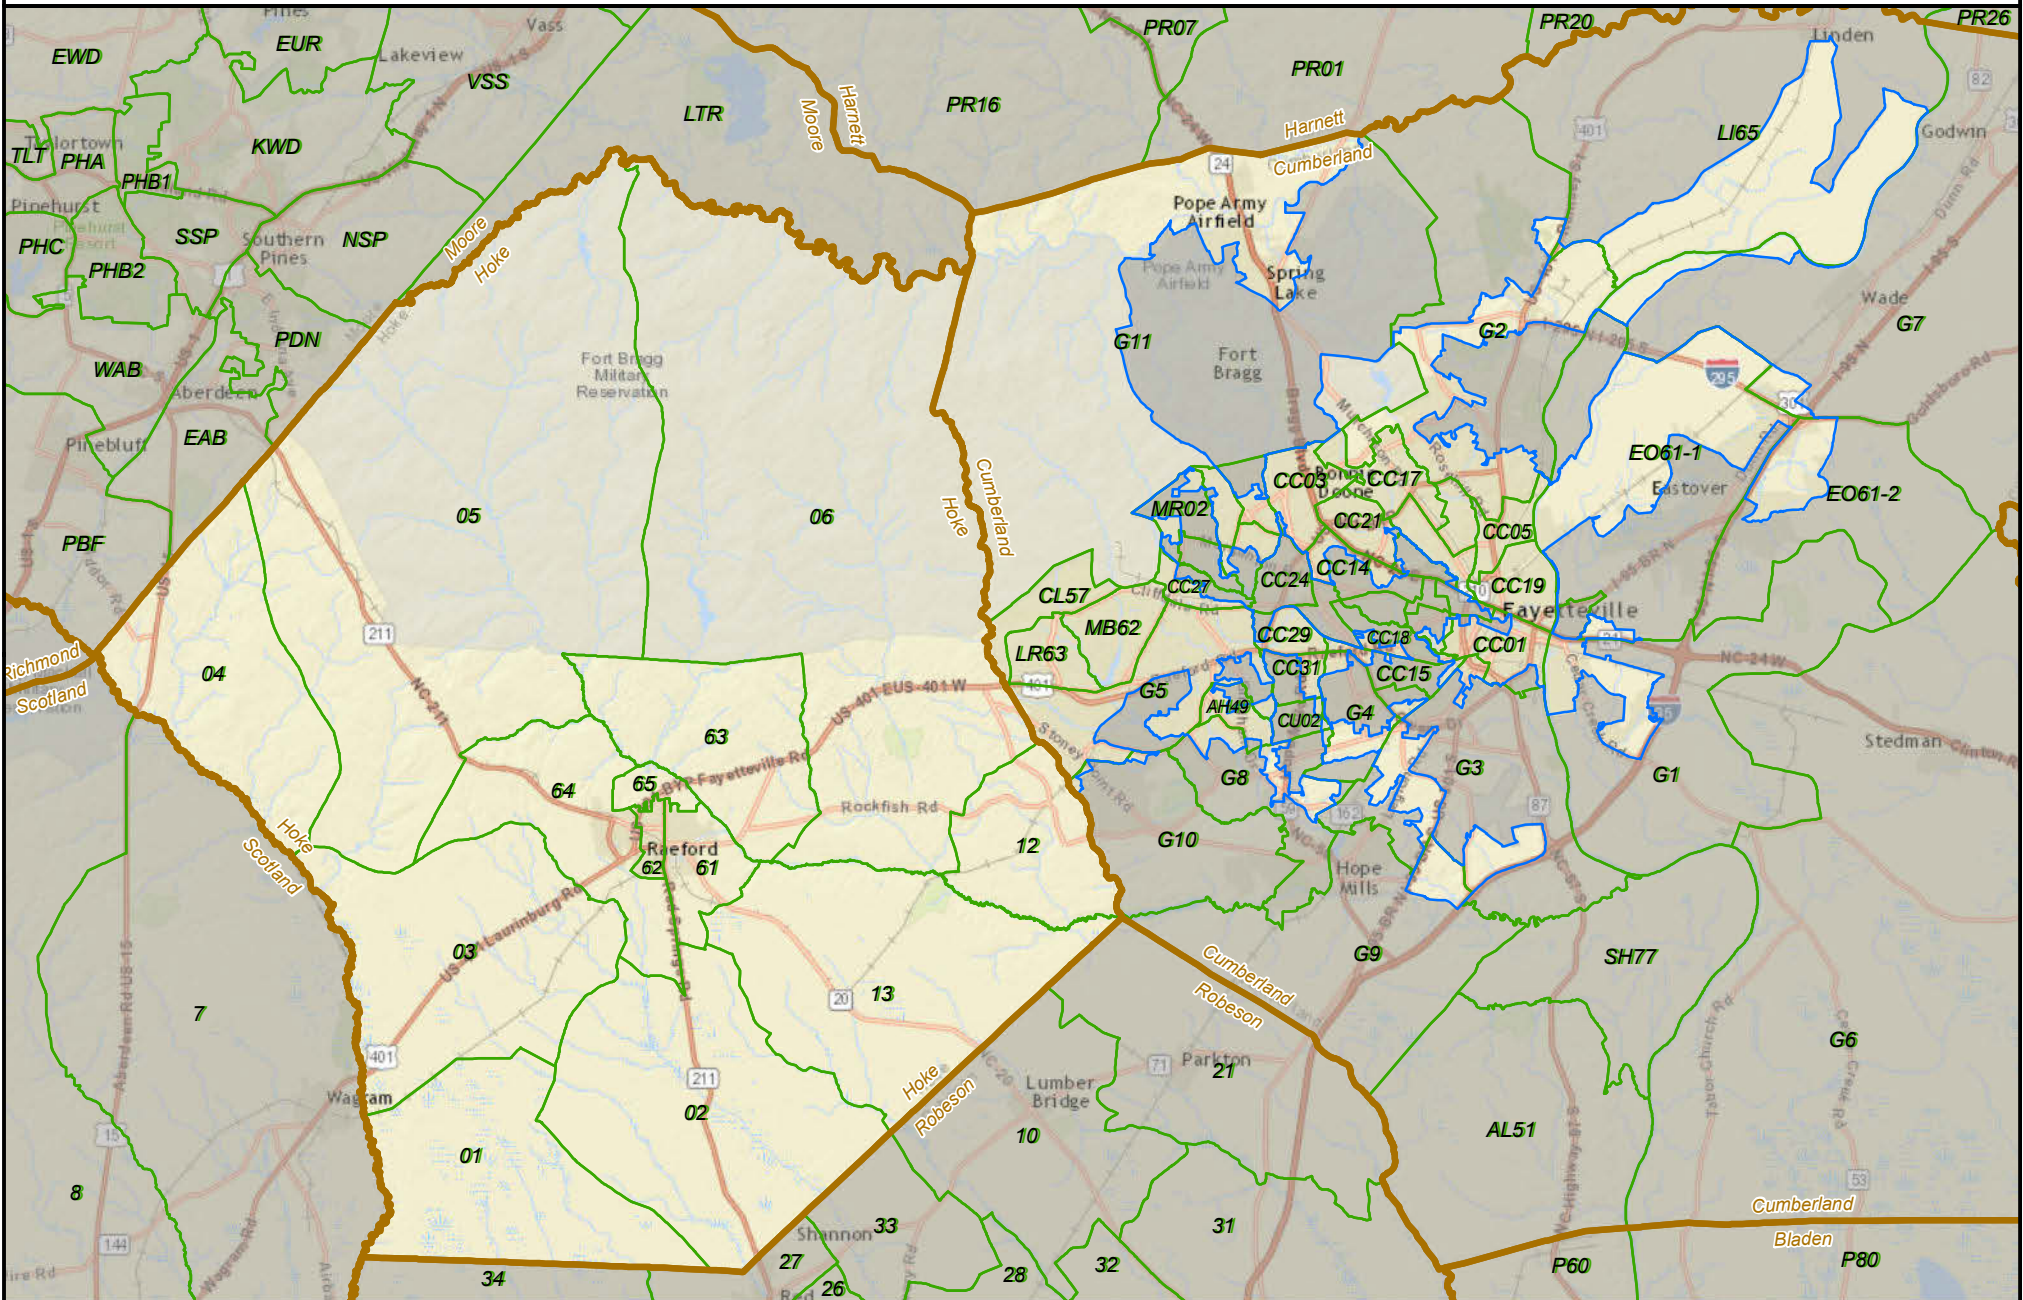

North Carolina State Senate District 21

State County VTD District