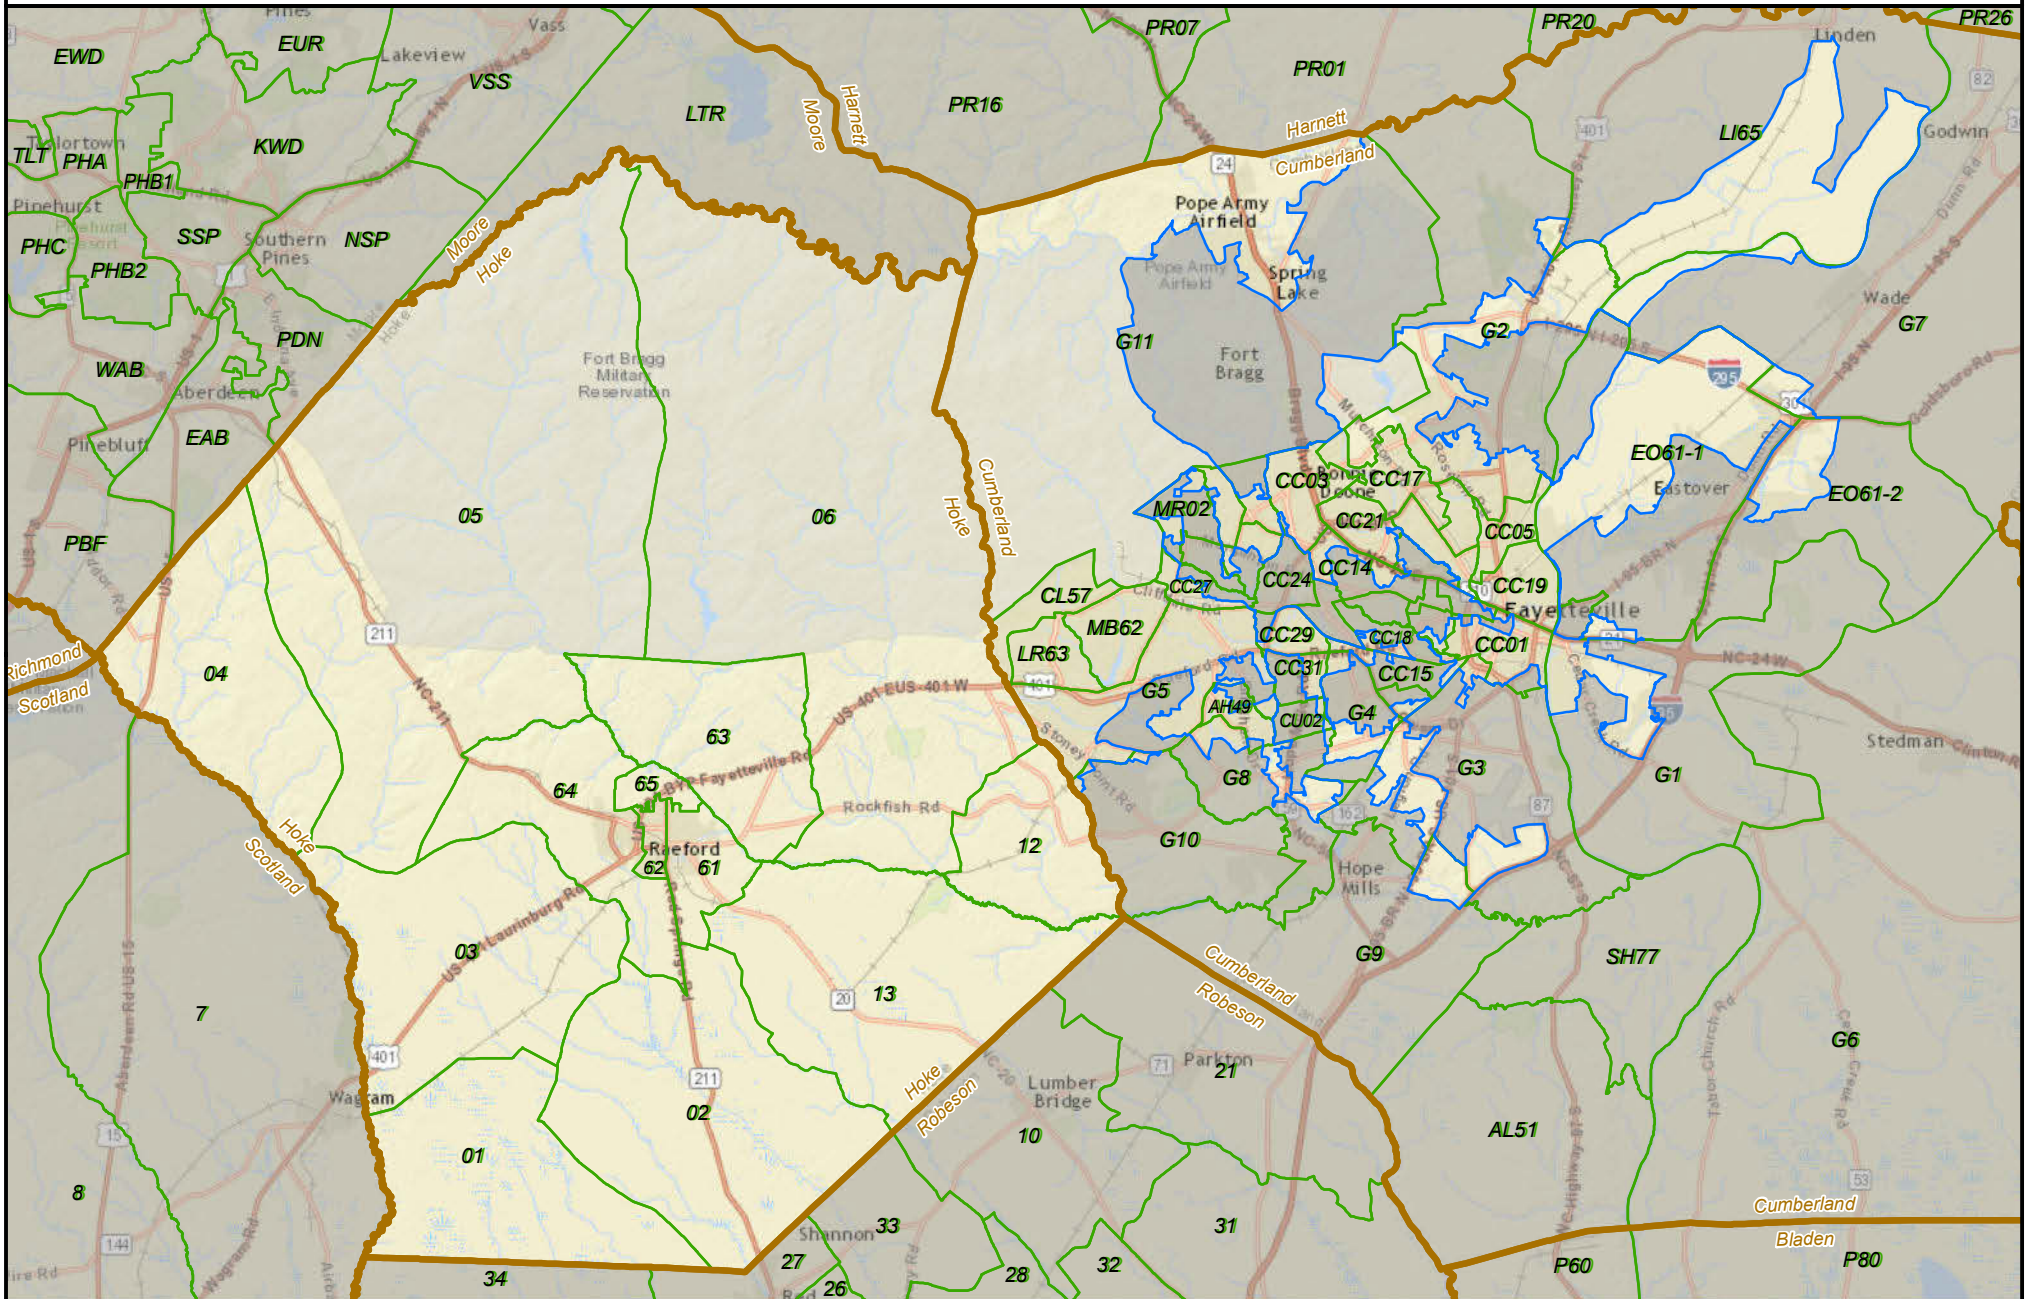

# North Carolina State Senate District 21

State County VTD District