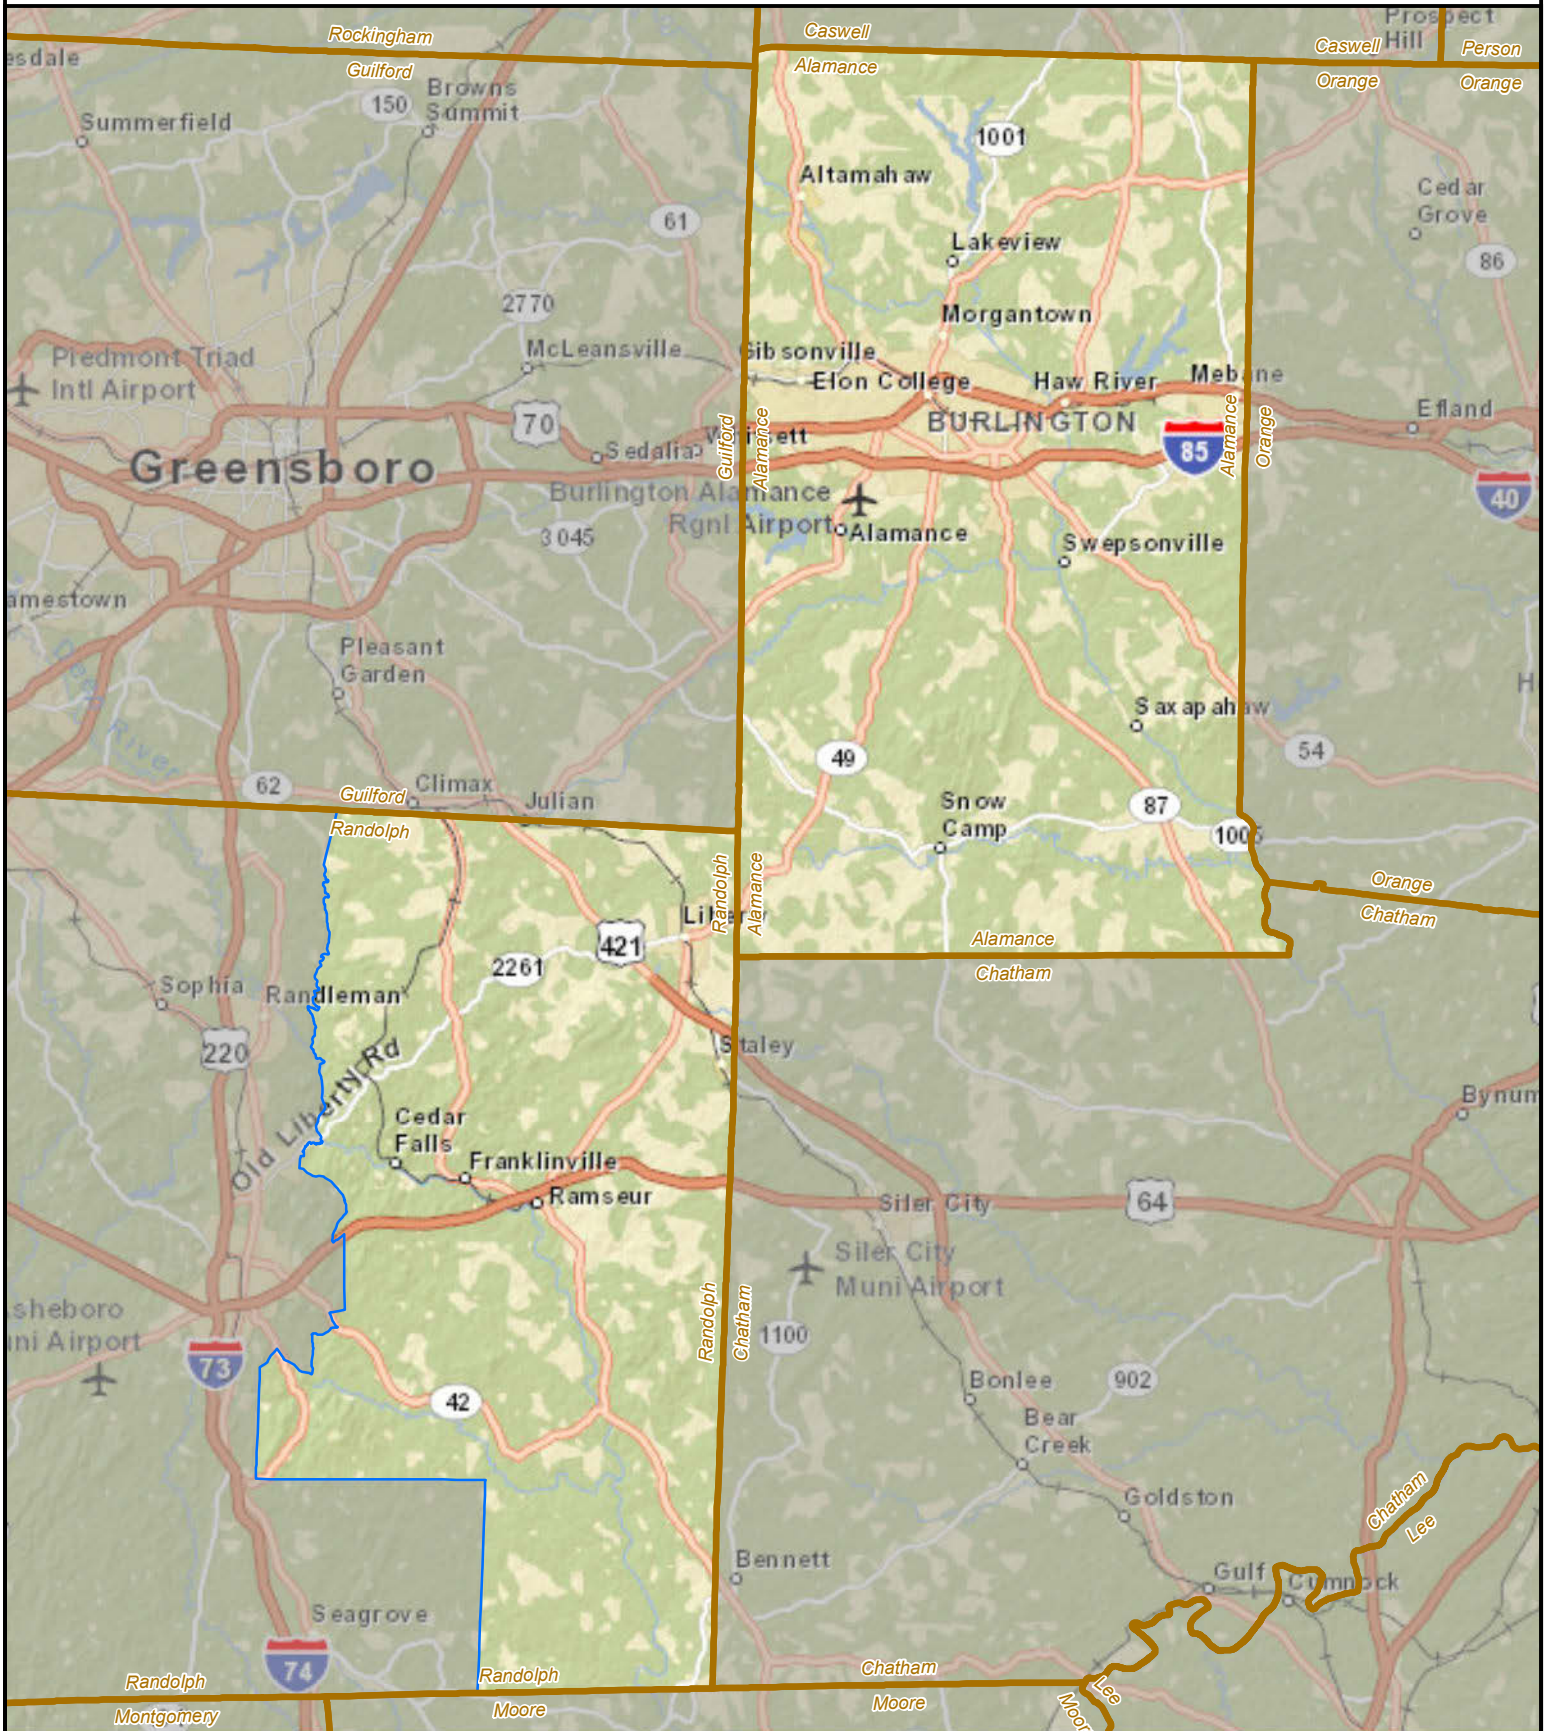

North Carolina State Senate District 24

 State
 County
 District

Created by the NC General Assembly, 03/19/2015.

Plan Source: Rucho Senate 2.

Base Map Source: ESRI and contributors.

http://help.arcgis.com/en/communitymaps/pdf/WorldStreetsMap_Contributors.pdf