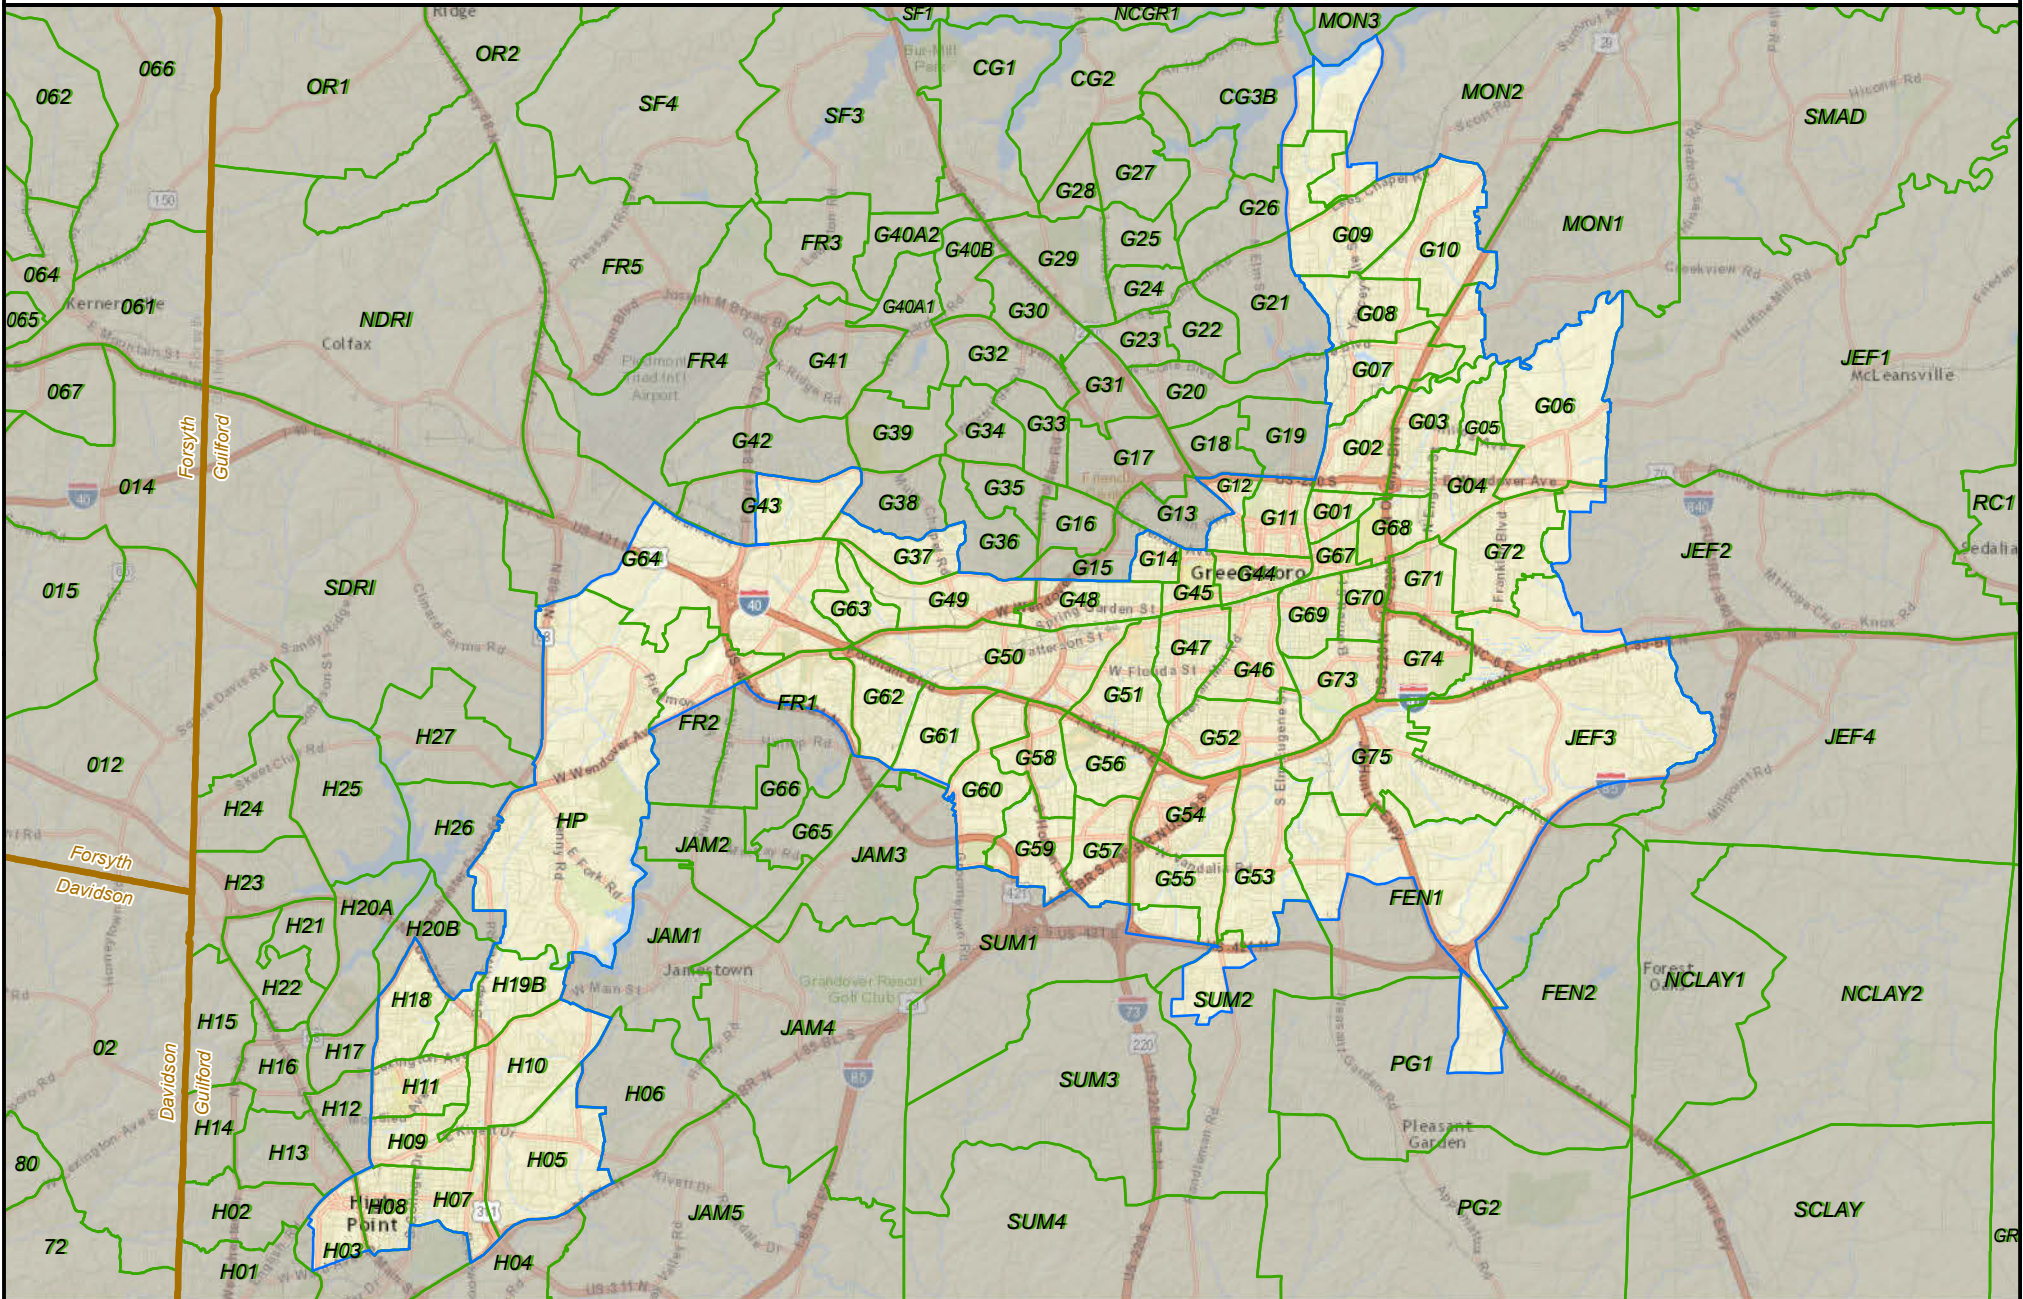

North Carolina State Senate District 28

State County VTD District

0 1 2 3 4 5 6 7 8 9 10

Miles