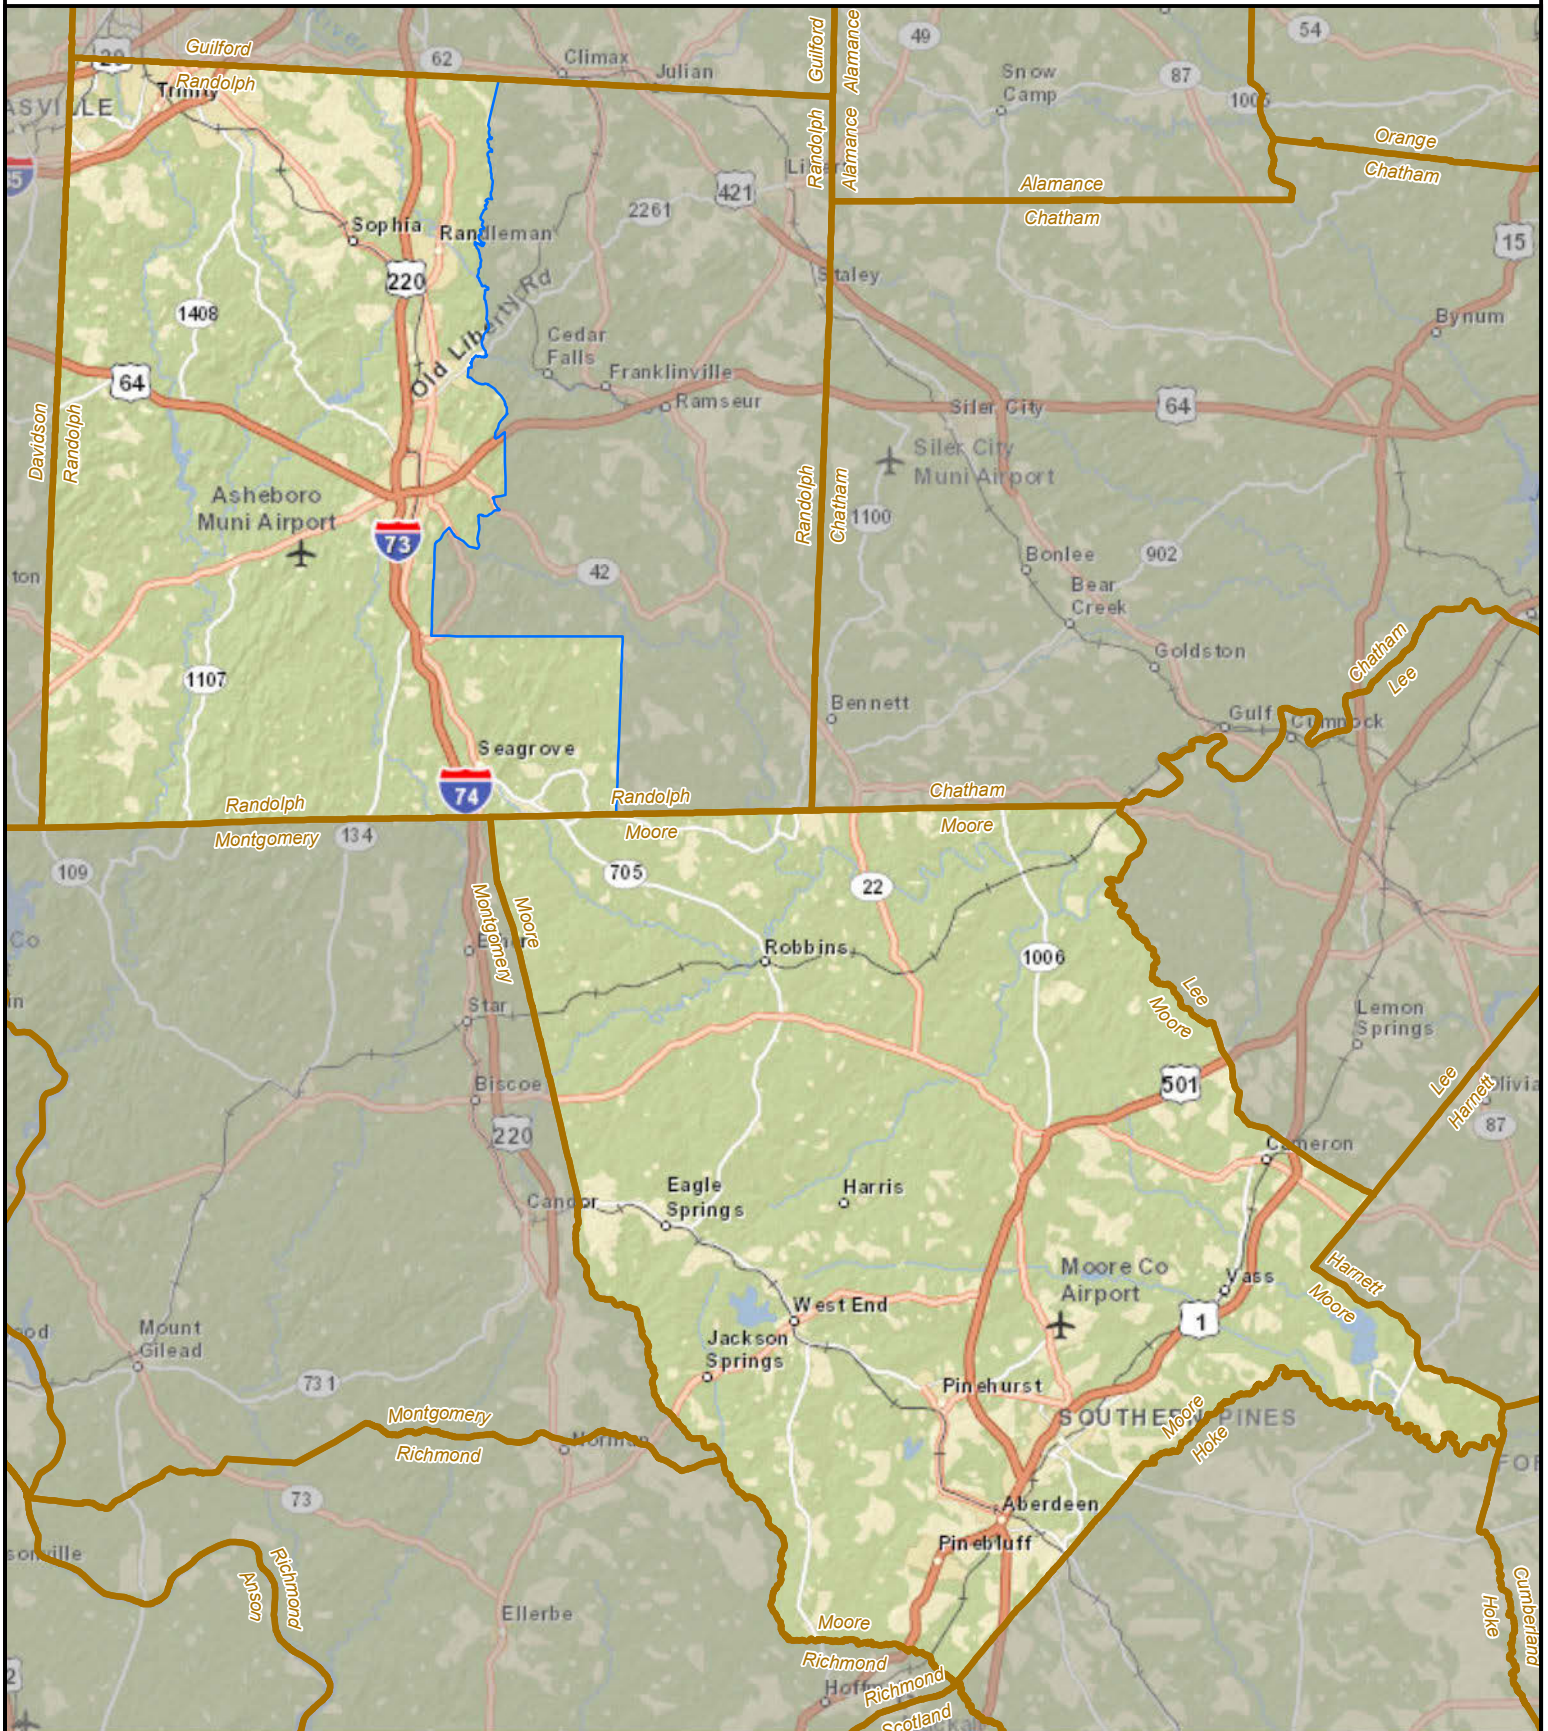

North Carolina State Senate District 29

State County District

Created by the NC General Assembly, 03/19/2015.

Plan Source: Rucho Senate 2.

Base Map Source: ESRI and contributors.