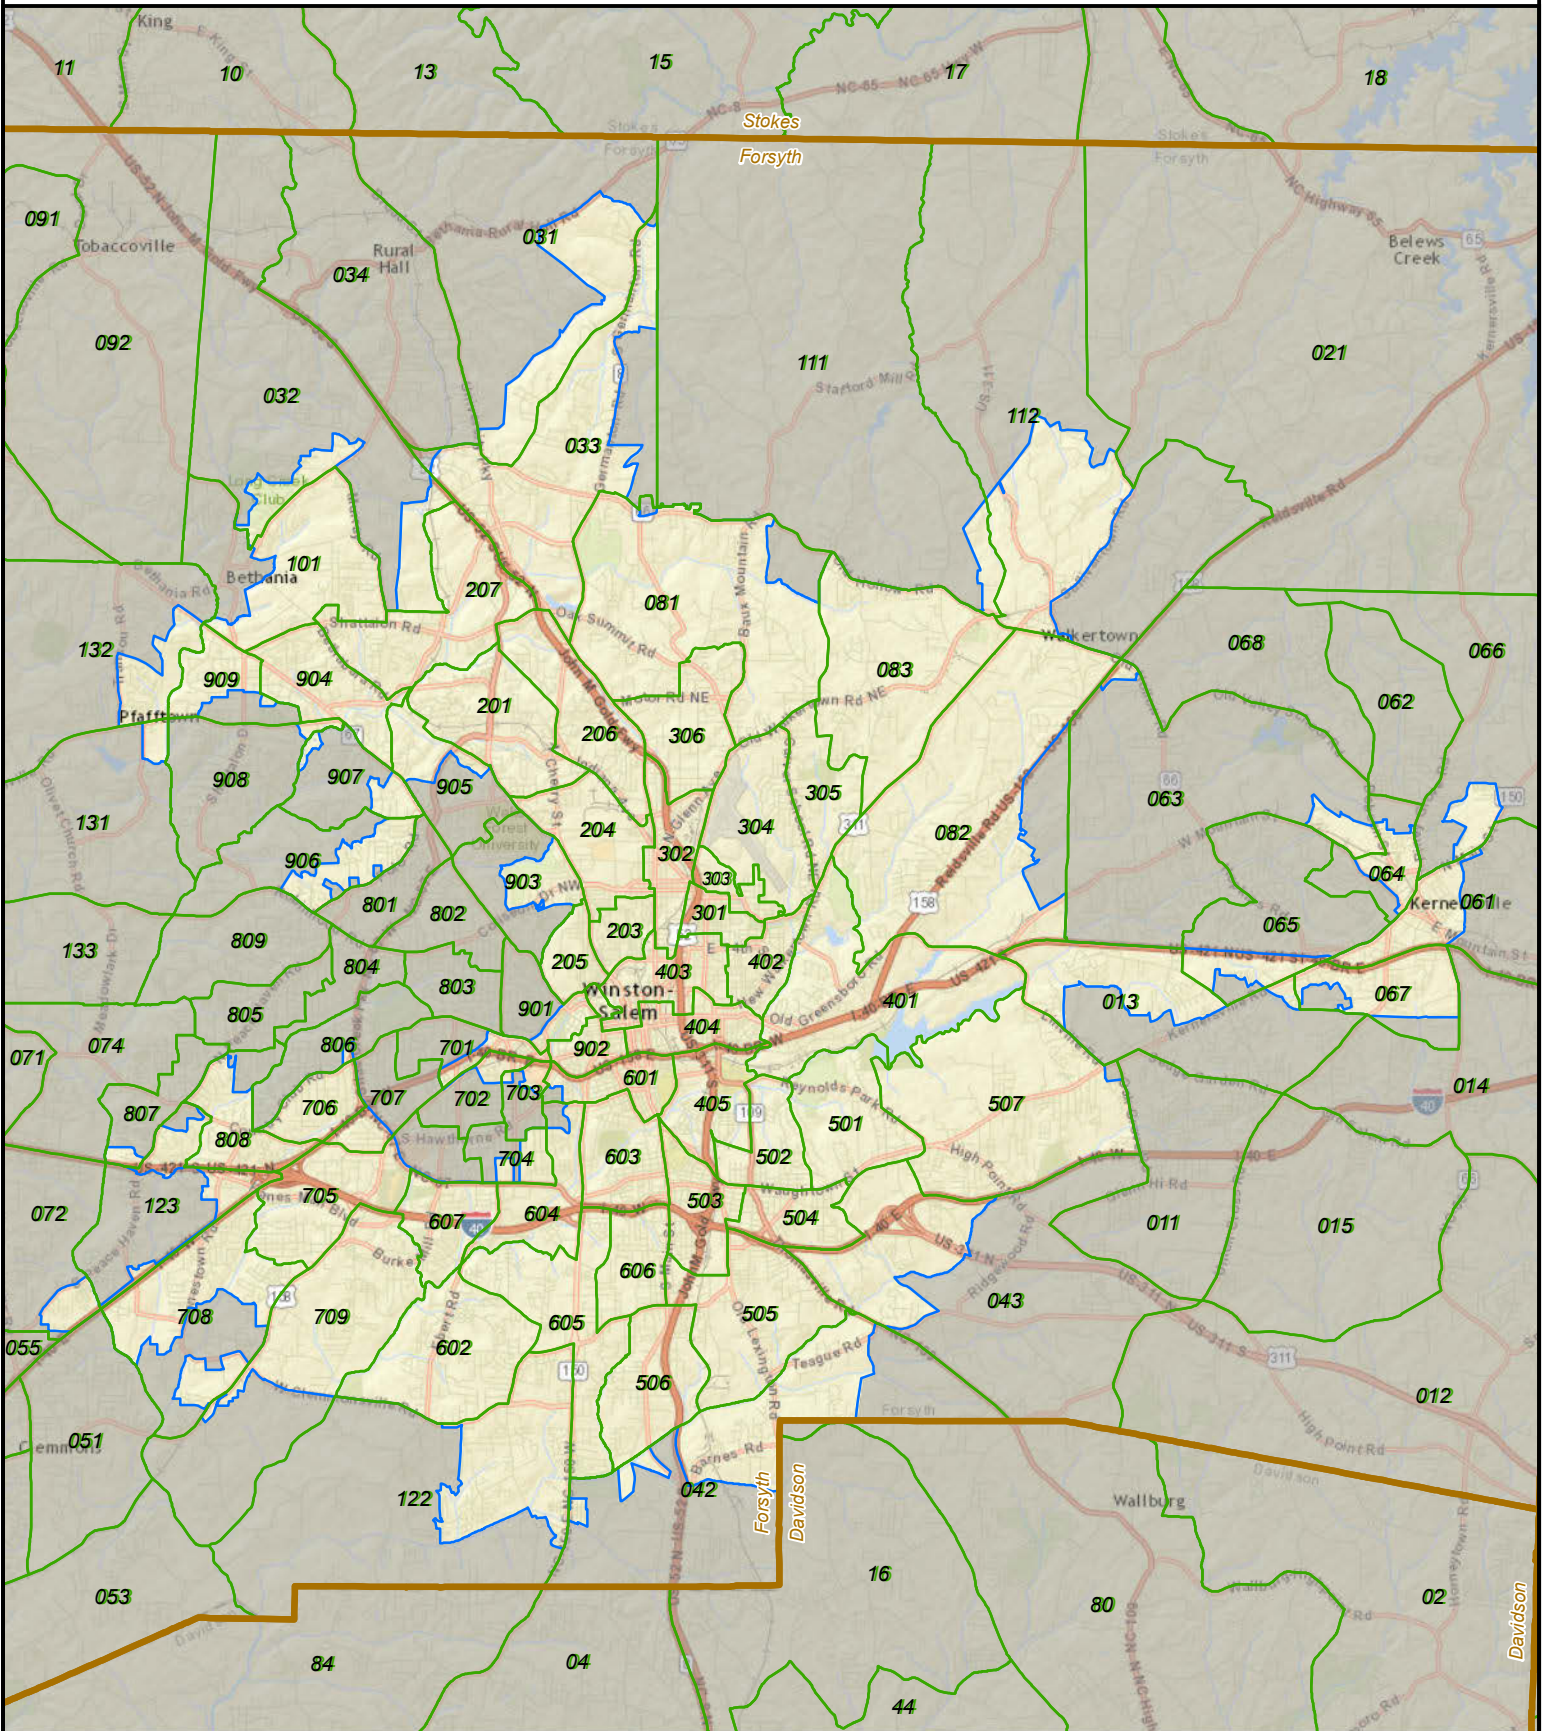

North Carolina State Senate District 32

- State
- County
- VTD
- District

Created by the NC General Assembly, 03/19/2015.

Plan Source: Rucho Senate 2.

Base Map Source: ESRI and contributors.