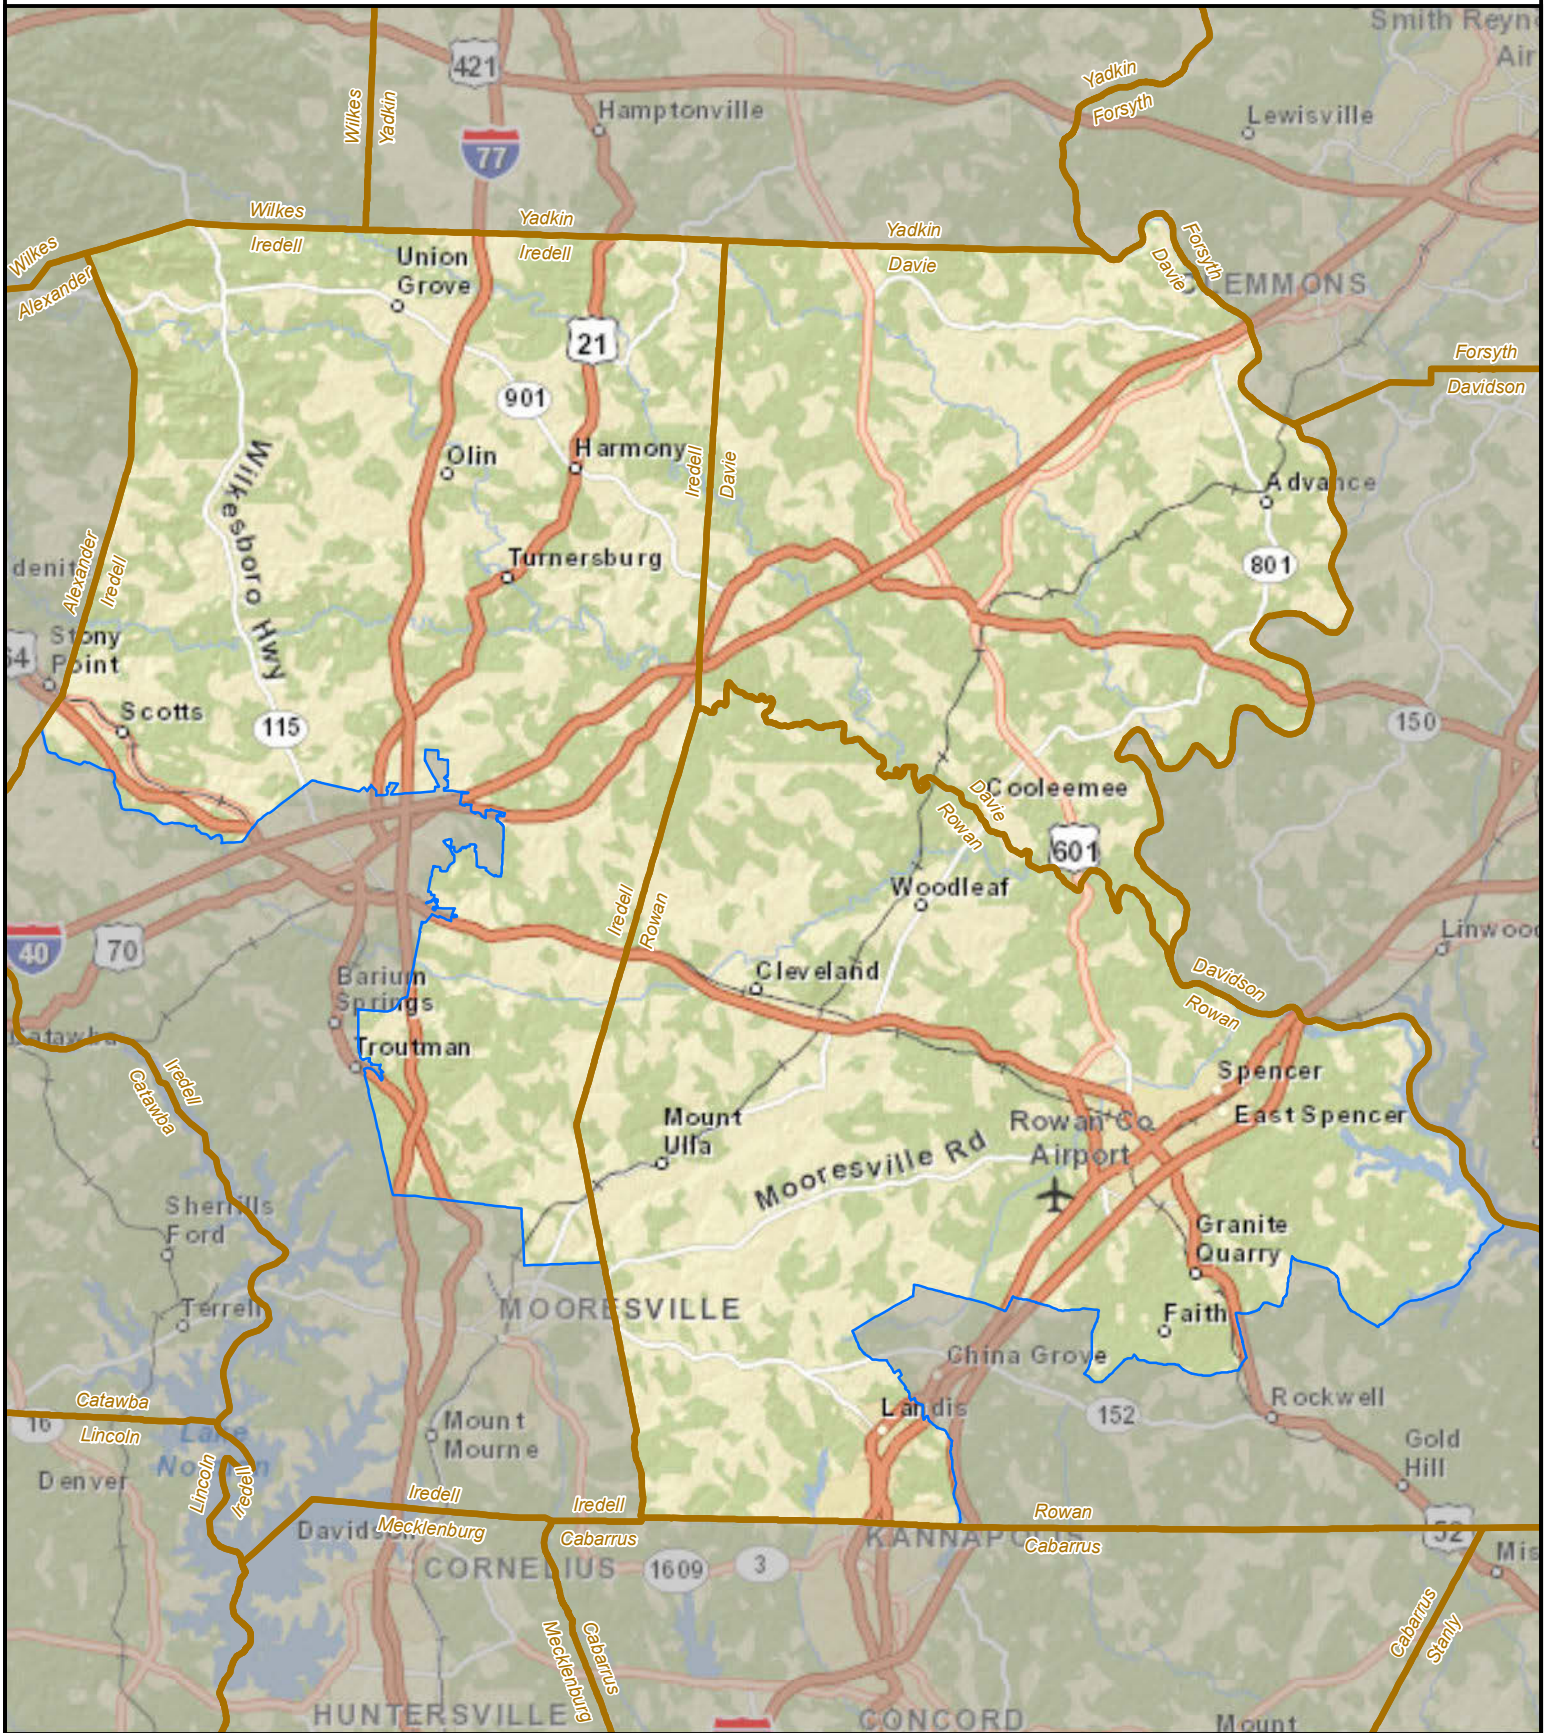

North Carolina State Senate District 34

State
 County
 District

Created by the NC General Assembly, 03/19/2015.

Plan Source: Rucho Senate 2.

Base Map Source: ESRI and contributors.

http://help.arcgis.com/en/communitymaps/pdf/WorldStreetsMap_Contributors.pdf