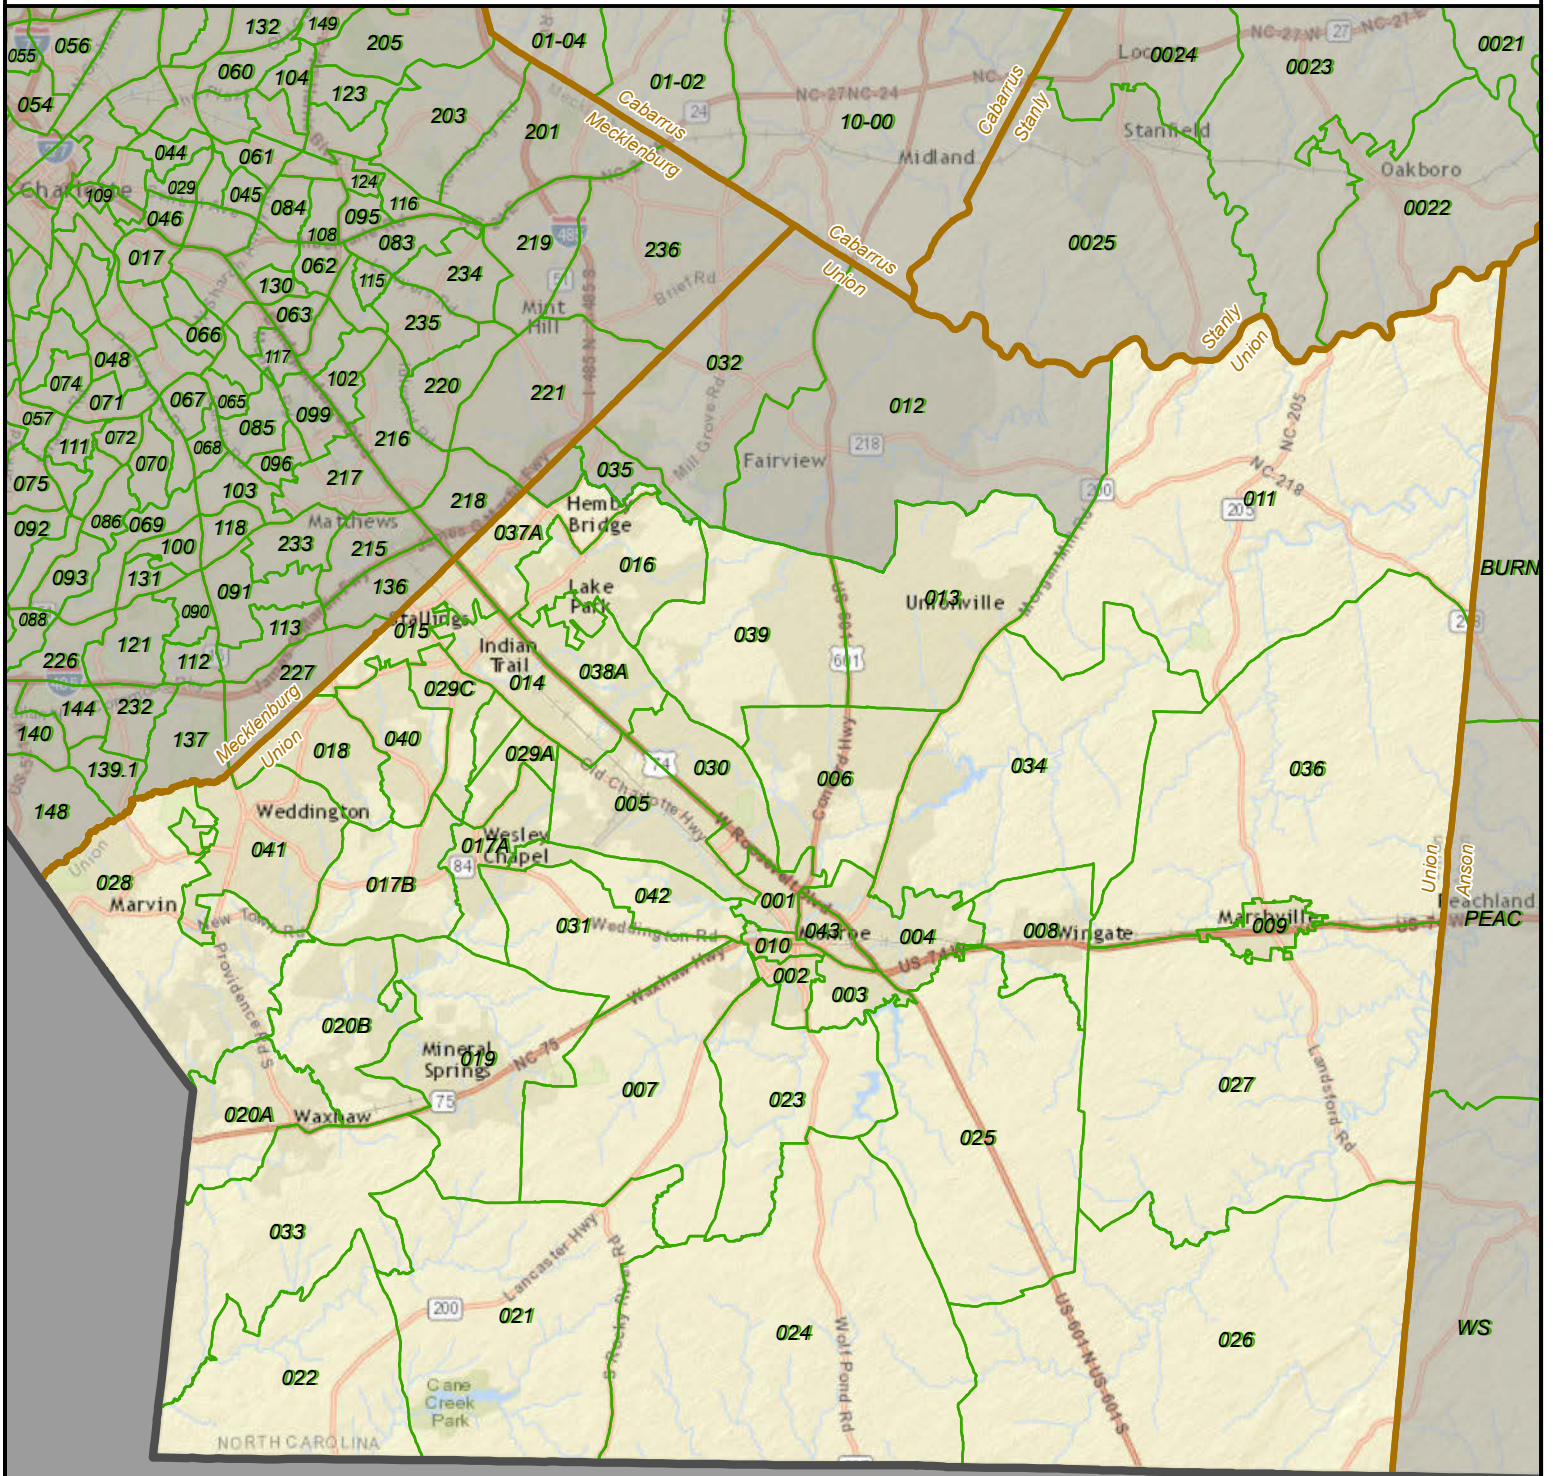

North Carolina State Senate District 35

South Carolina

- State
- County
- VTD
- District

Created by the NC General Assembly, 03/19/2015.
 Plan Source: Rucho Senate 2.
 Base Map Source: ESRI and contributors.
http://help.arcgis.com/en/communitymaps/pdf/WorldStreetsMap_Contributors.pdf