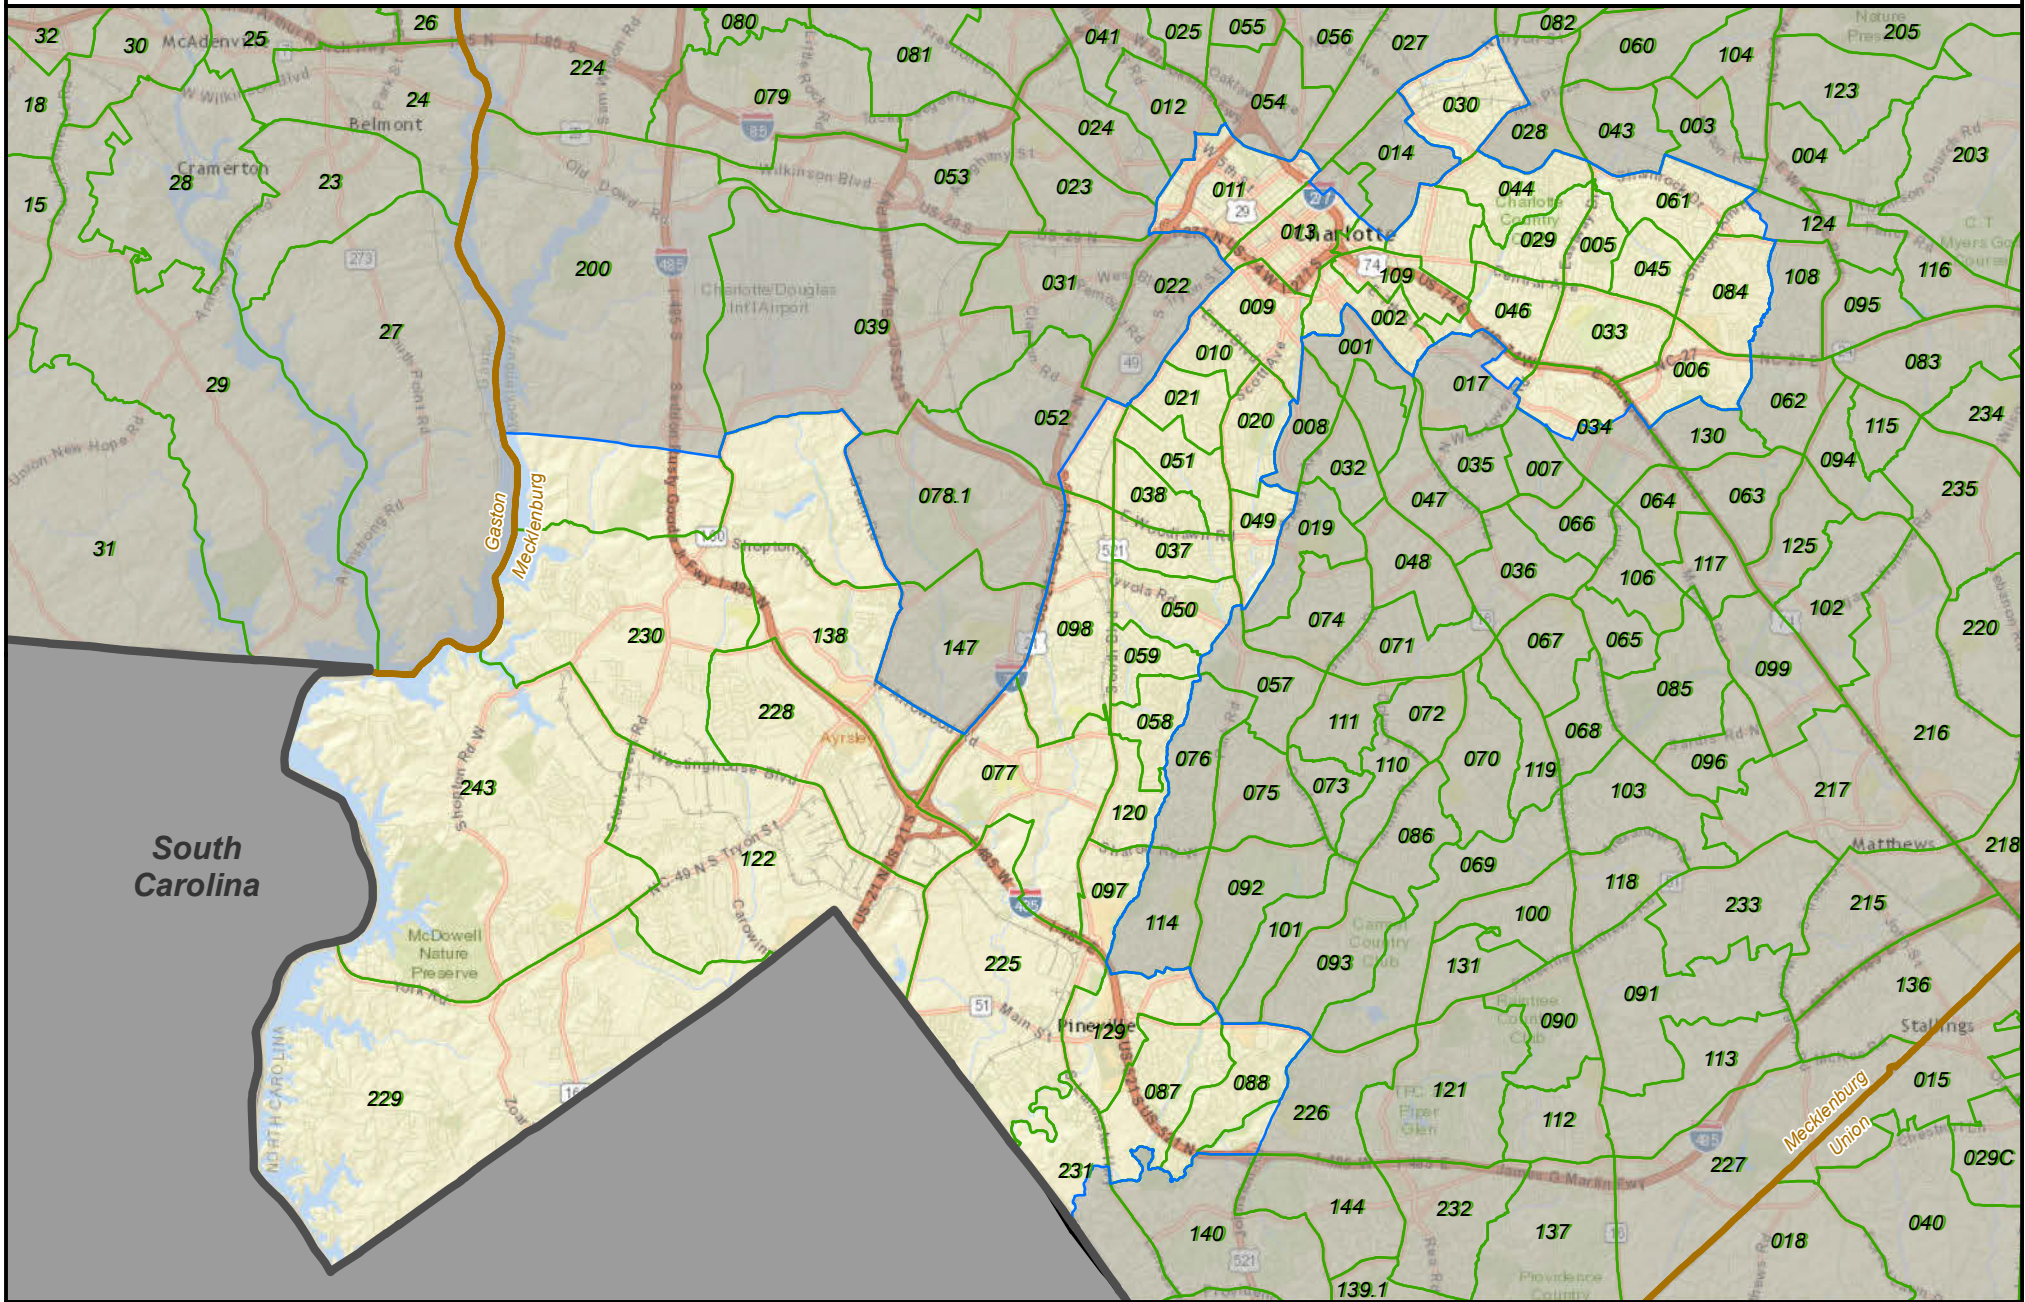

North Carolina State Senate District 37

South
Carolina

State County VTD District

0 2 4 6 8 10

Miles