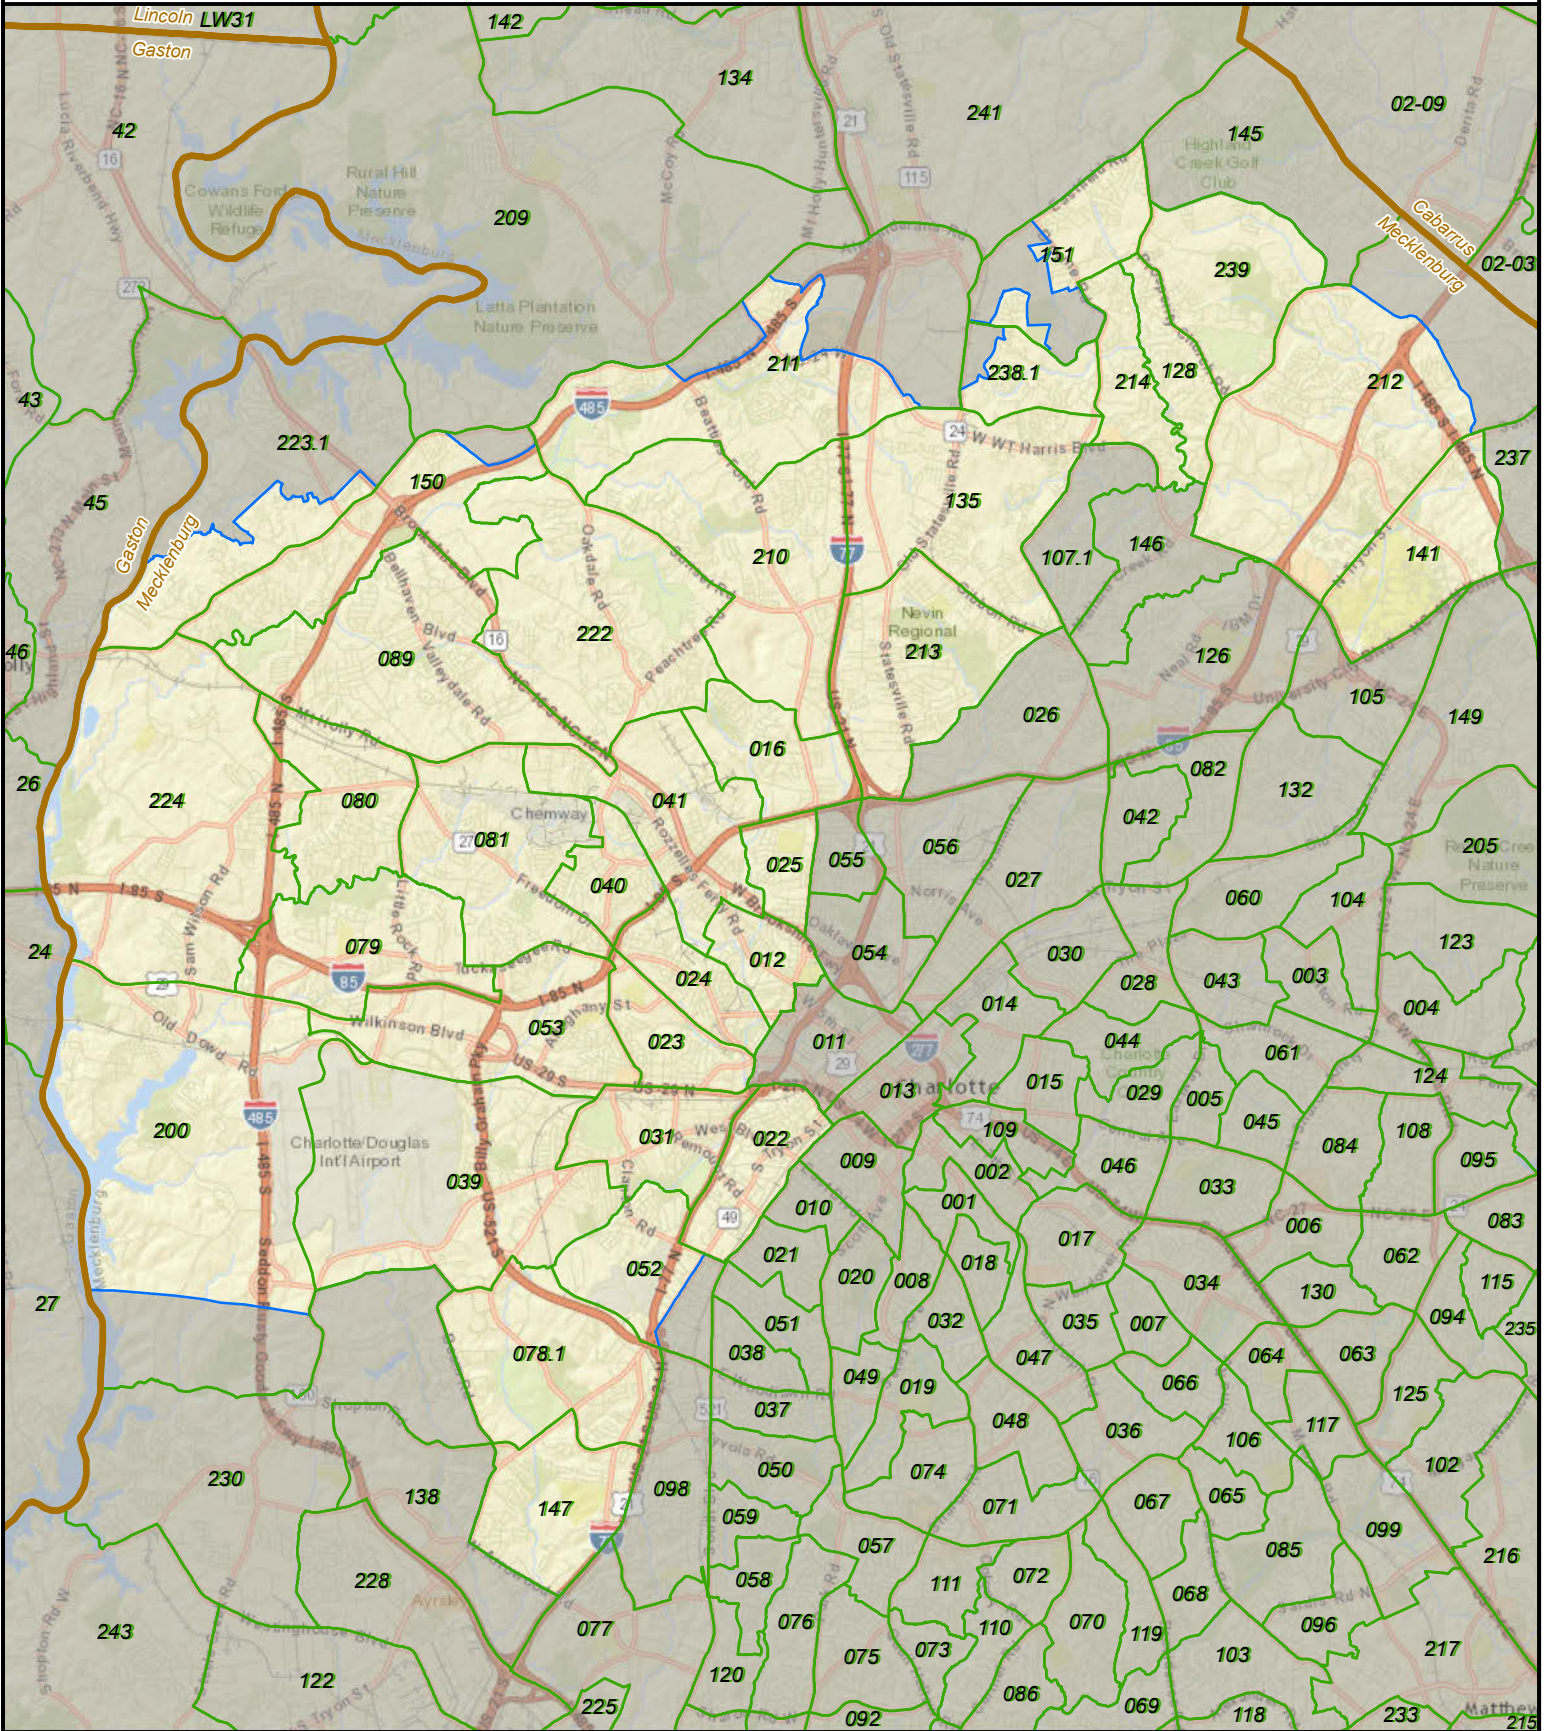

North Carolina State Senate District 38

State County VTD District

Created by the NC General Assembly, 03/19/2015.

Plan Source: Rucho Senate 2.

Base Map Source: ESRI and contributors.

http://help.arcgis.com/en/communitymaps/pdf/WorldStreetsMap_Contributors.pdf