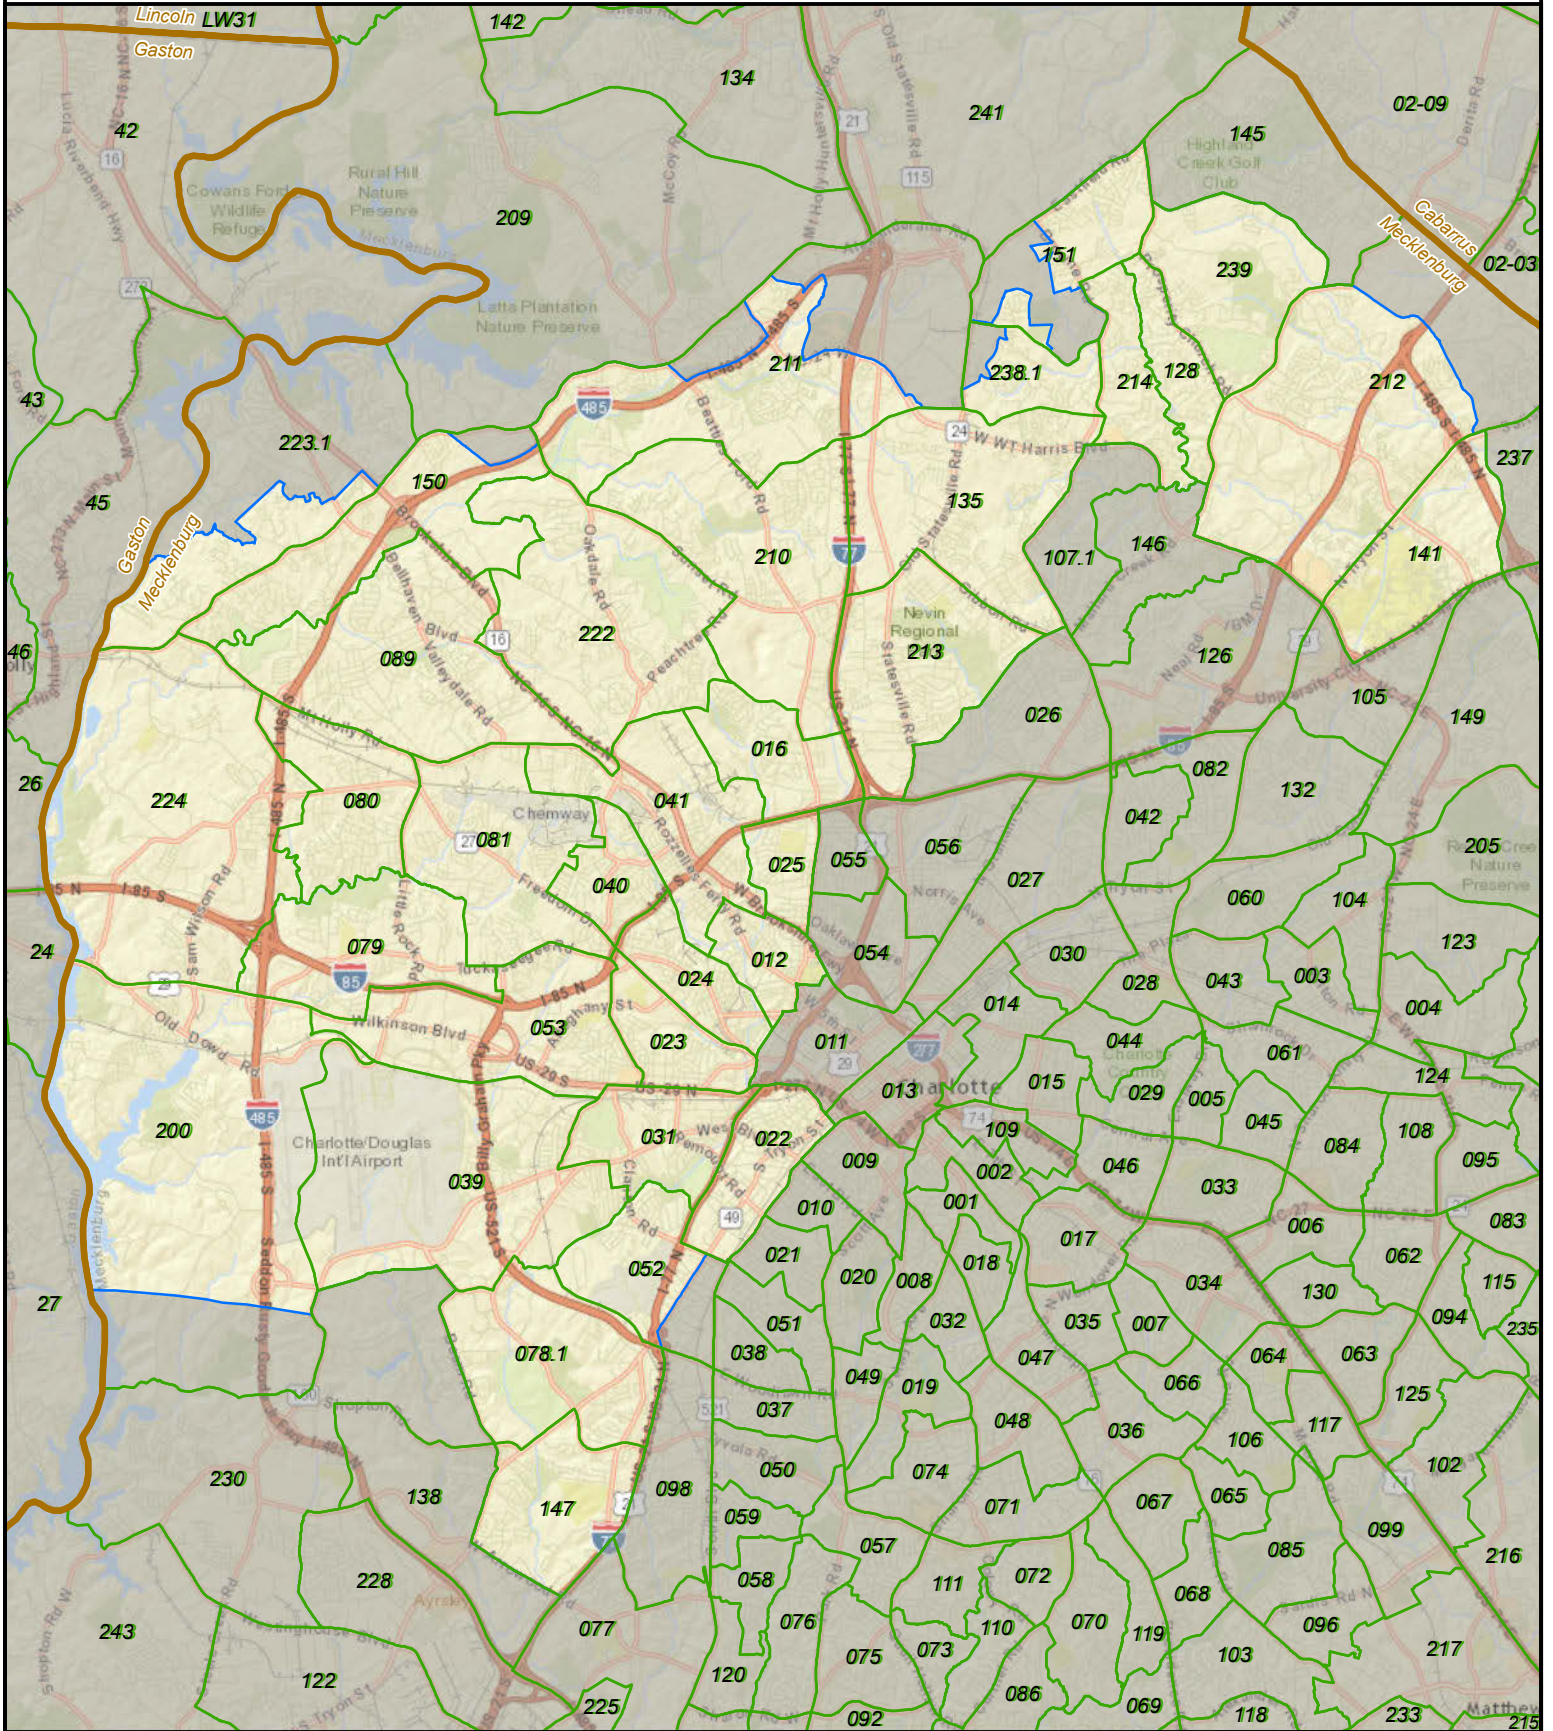

North Carolina State Senate District 38

State County VTD District

Created by the NC General Assembly, 03/19/2015.

Plan Source: Rucho Senate 2.

Base Map Source: ESRI and contributors.

http://help.arcgis.com/en/communitymaps/pdf/WorldStreetsMap_Contributors.pdf