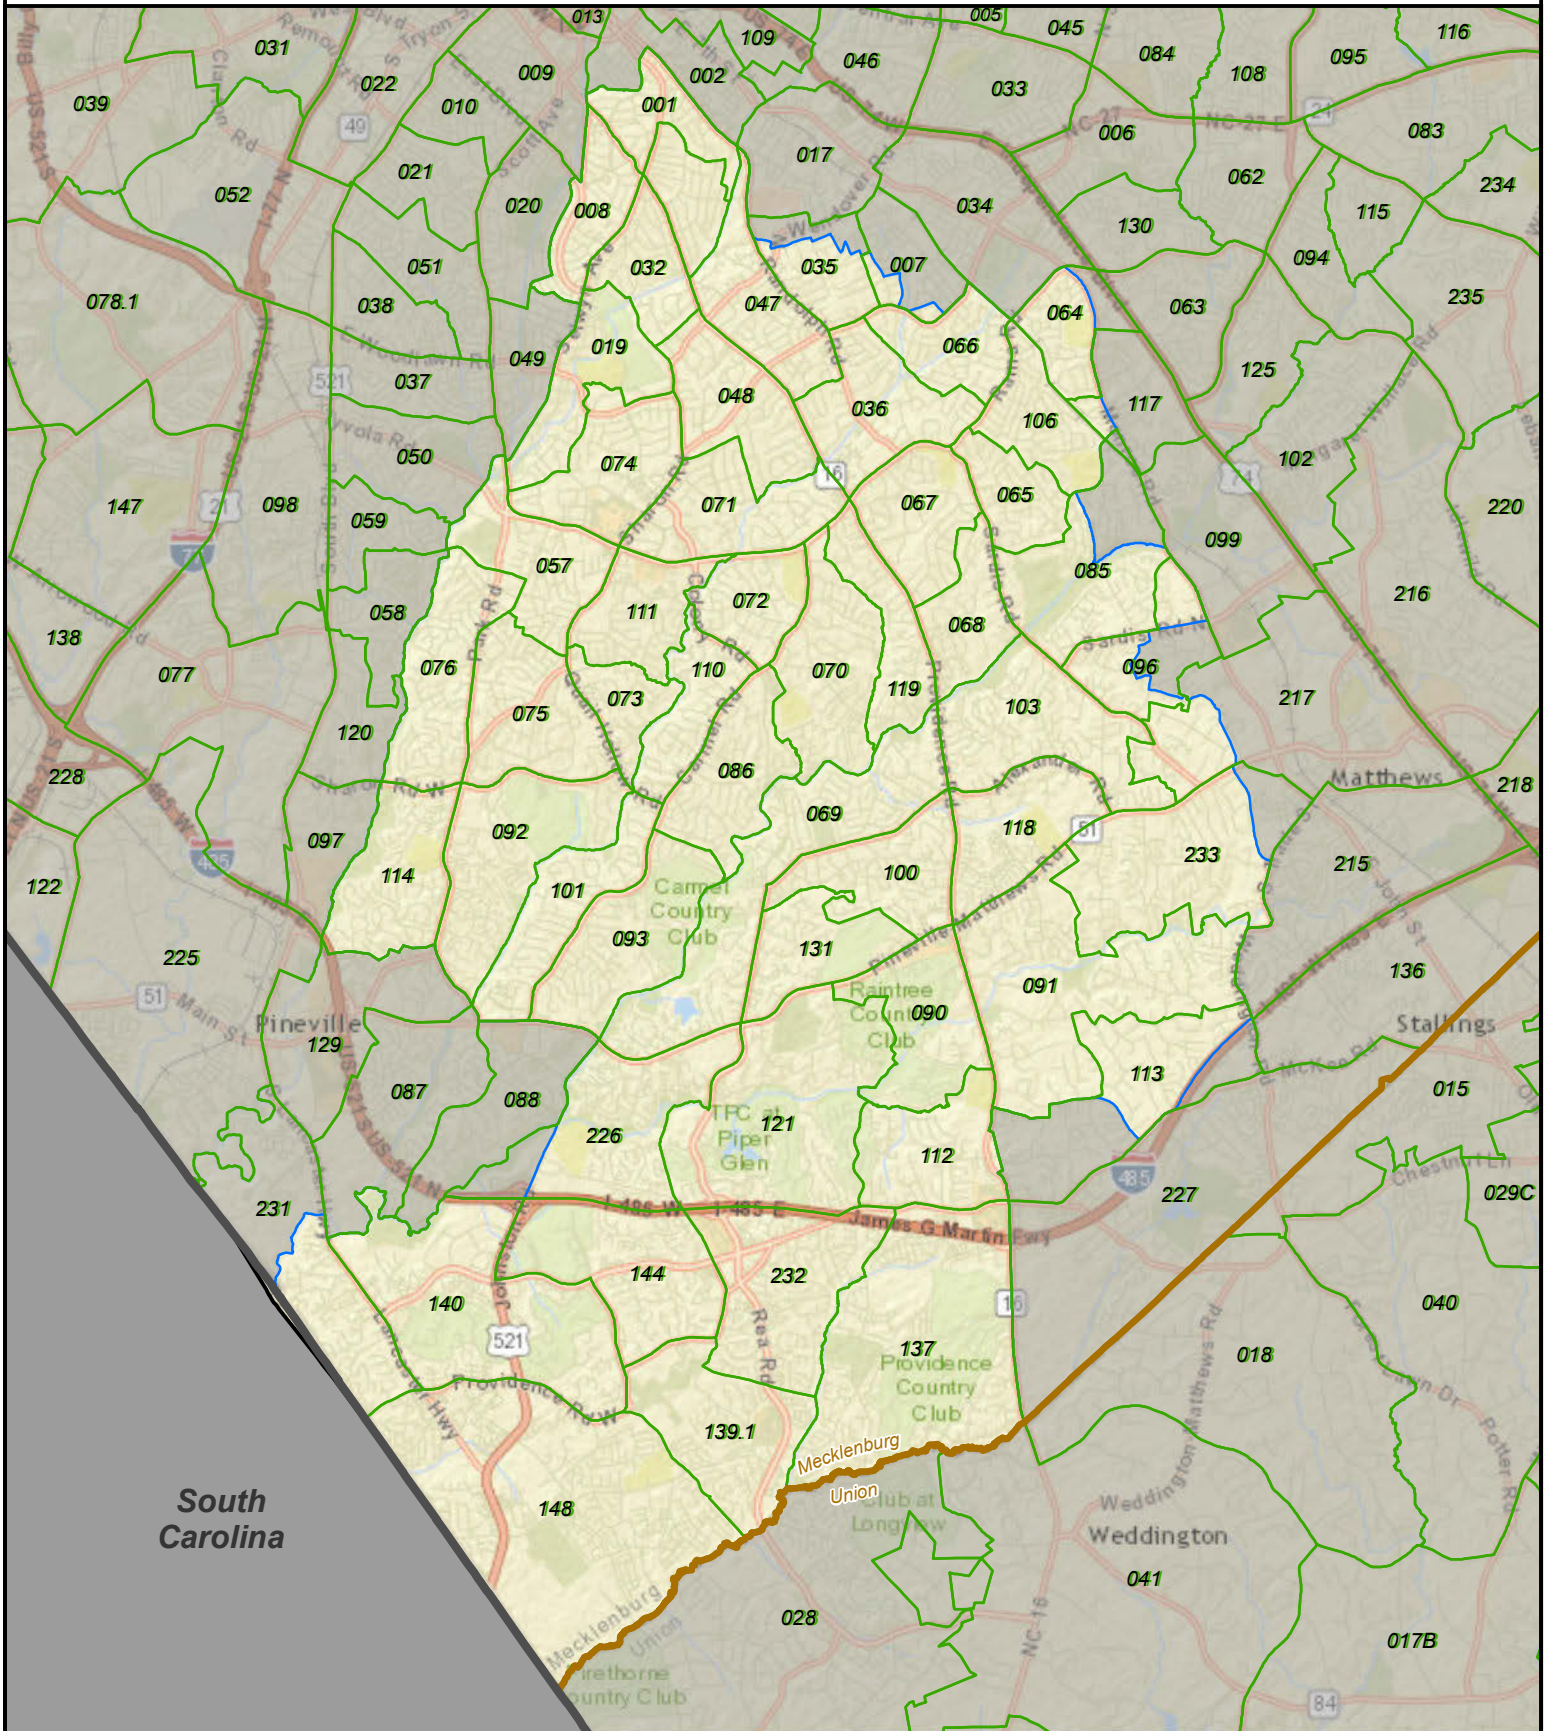

North Carolina State Senate District 39

South Carolina

- State
- County
- VTD
- District

Created by the NC General Assembly, 03/19/2015.

Plan Source: Rucho Senate 2.

Base Map Source: ESRI and contributors.