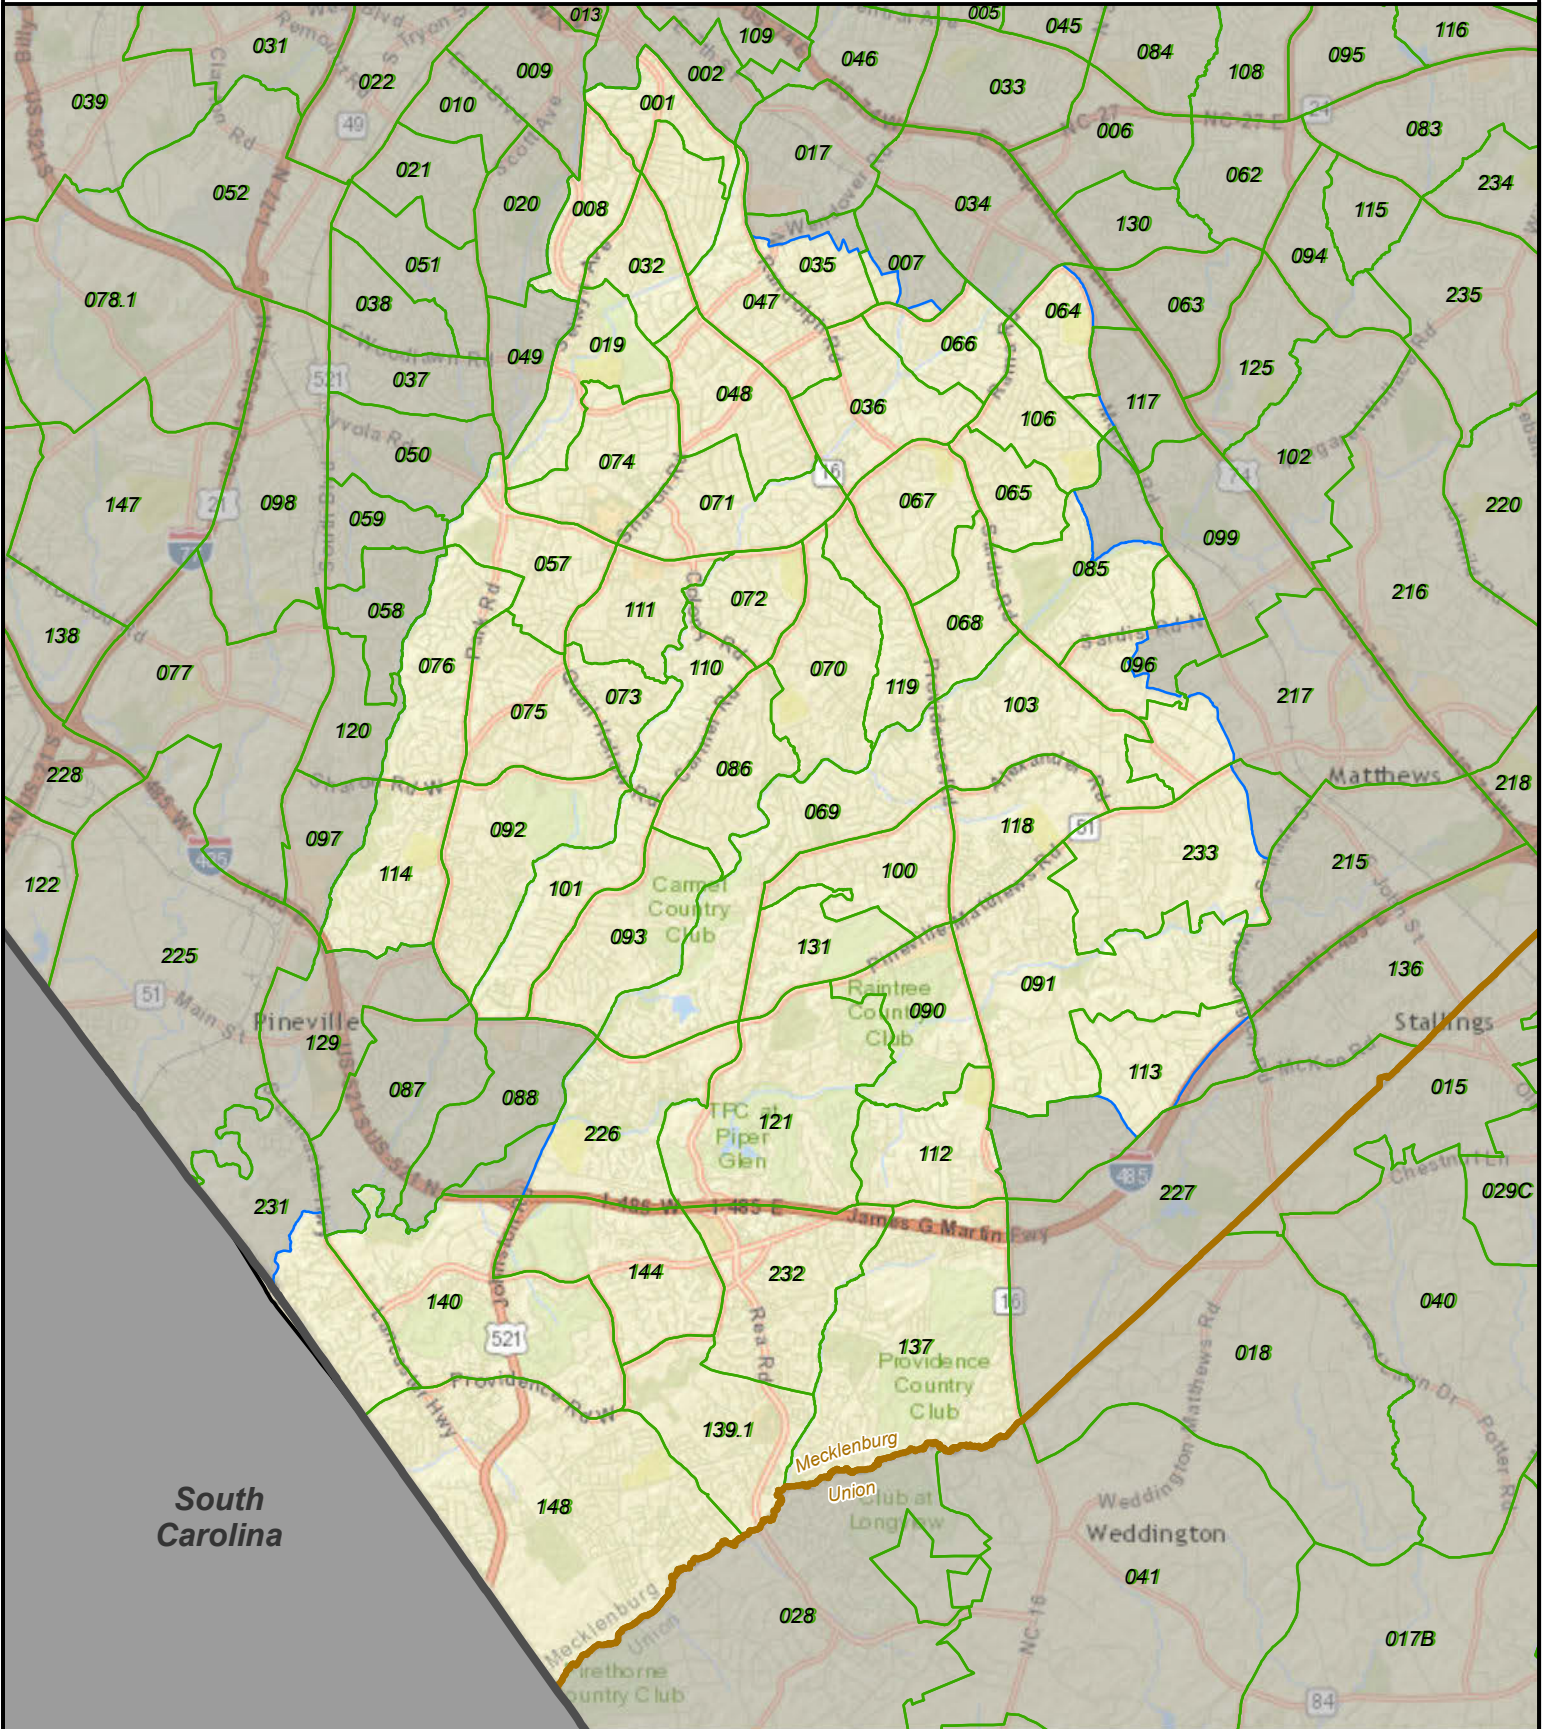

North Carolina State Senate District 39

South Carolina

- State
- County
- VTD
- District

Created by the NC General Assembly, 03/19/2015.

Plan Source: Rucho Senate 2.

Base Map Source: ESRI and contributors.