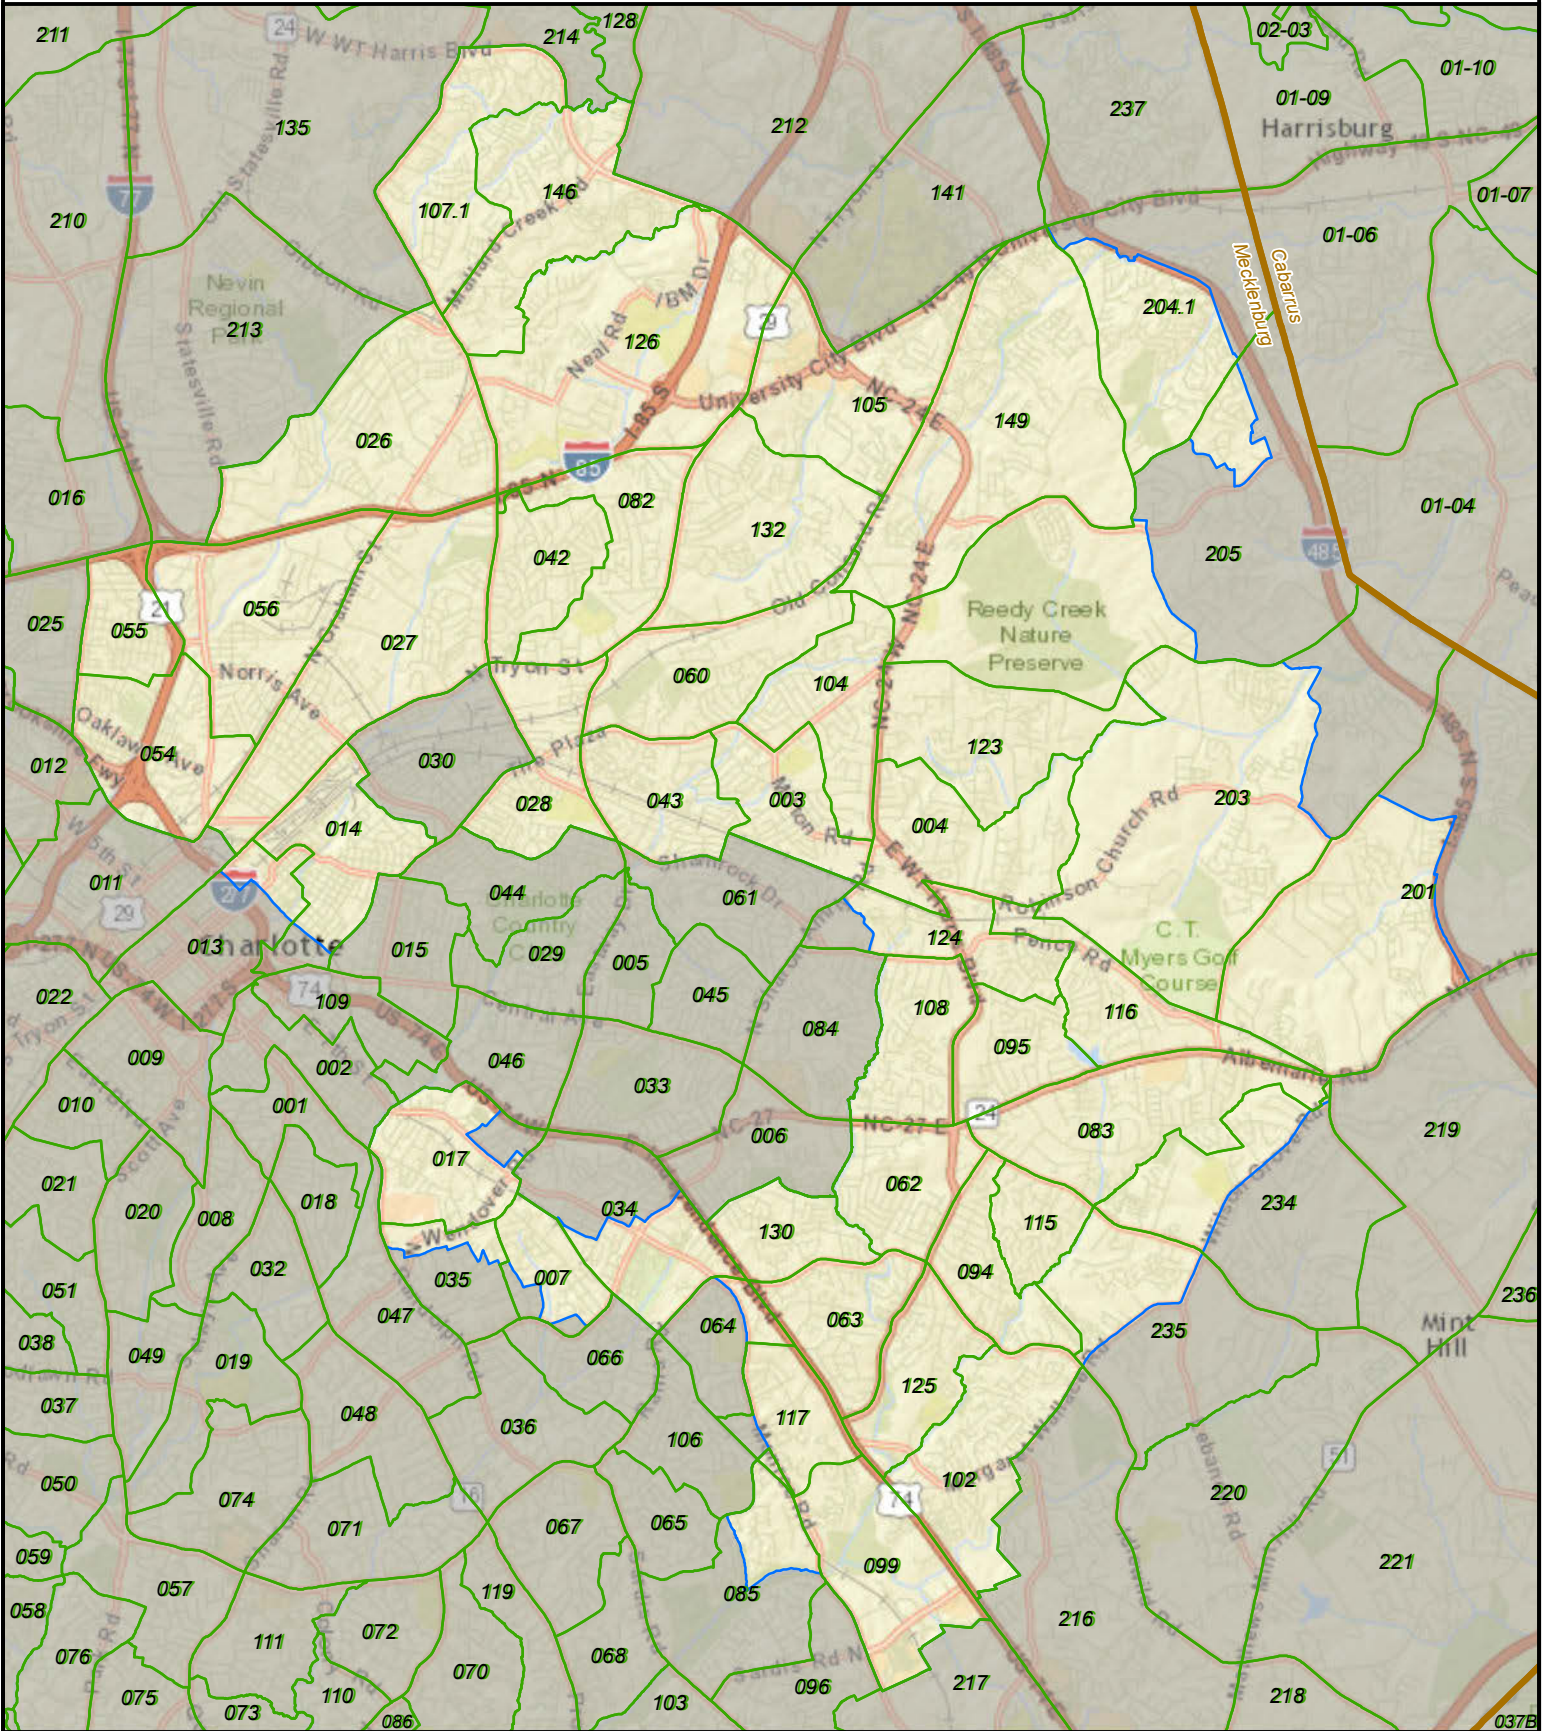

North Carolina State Senate District 40

State County VTD District

Created by the NC General Assembly, 03/19/2015.

Plan Source: Rucho Senate 2.

Base Map Source: ESRI and contributors.

http://help.arcgis.com/en/communitymaps/pdf/WorldStreetsMap_Contributors.pdf