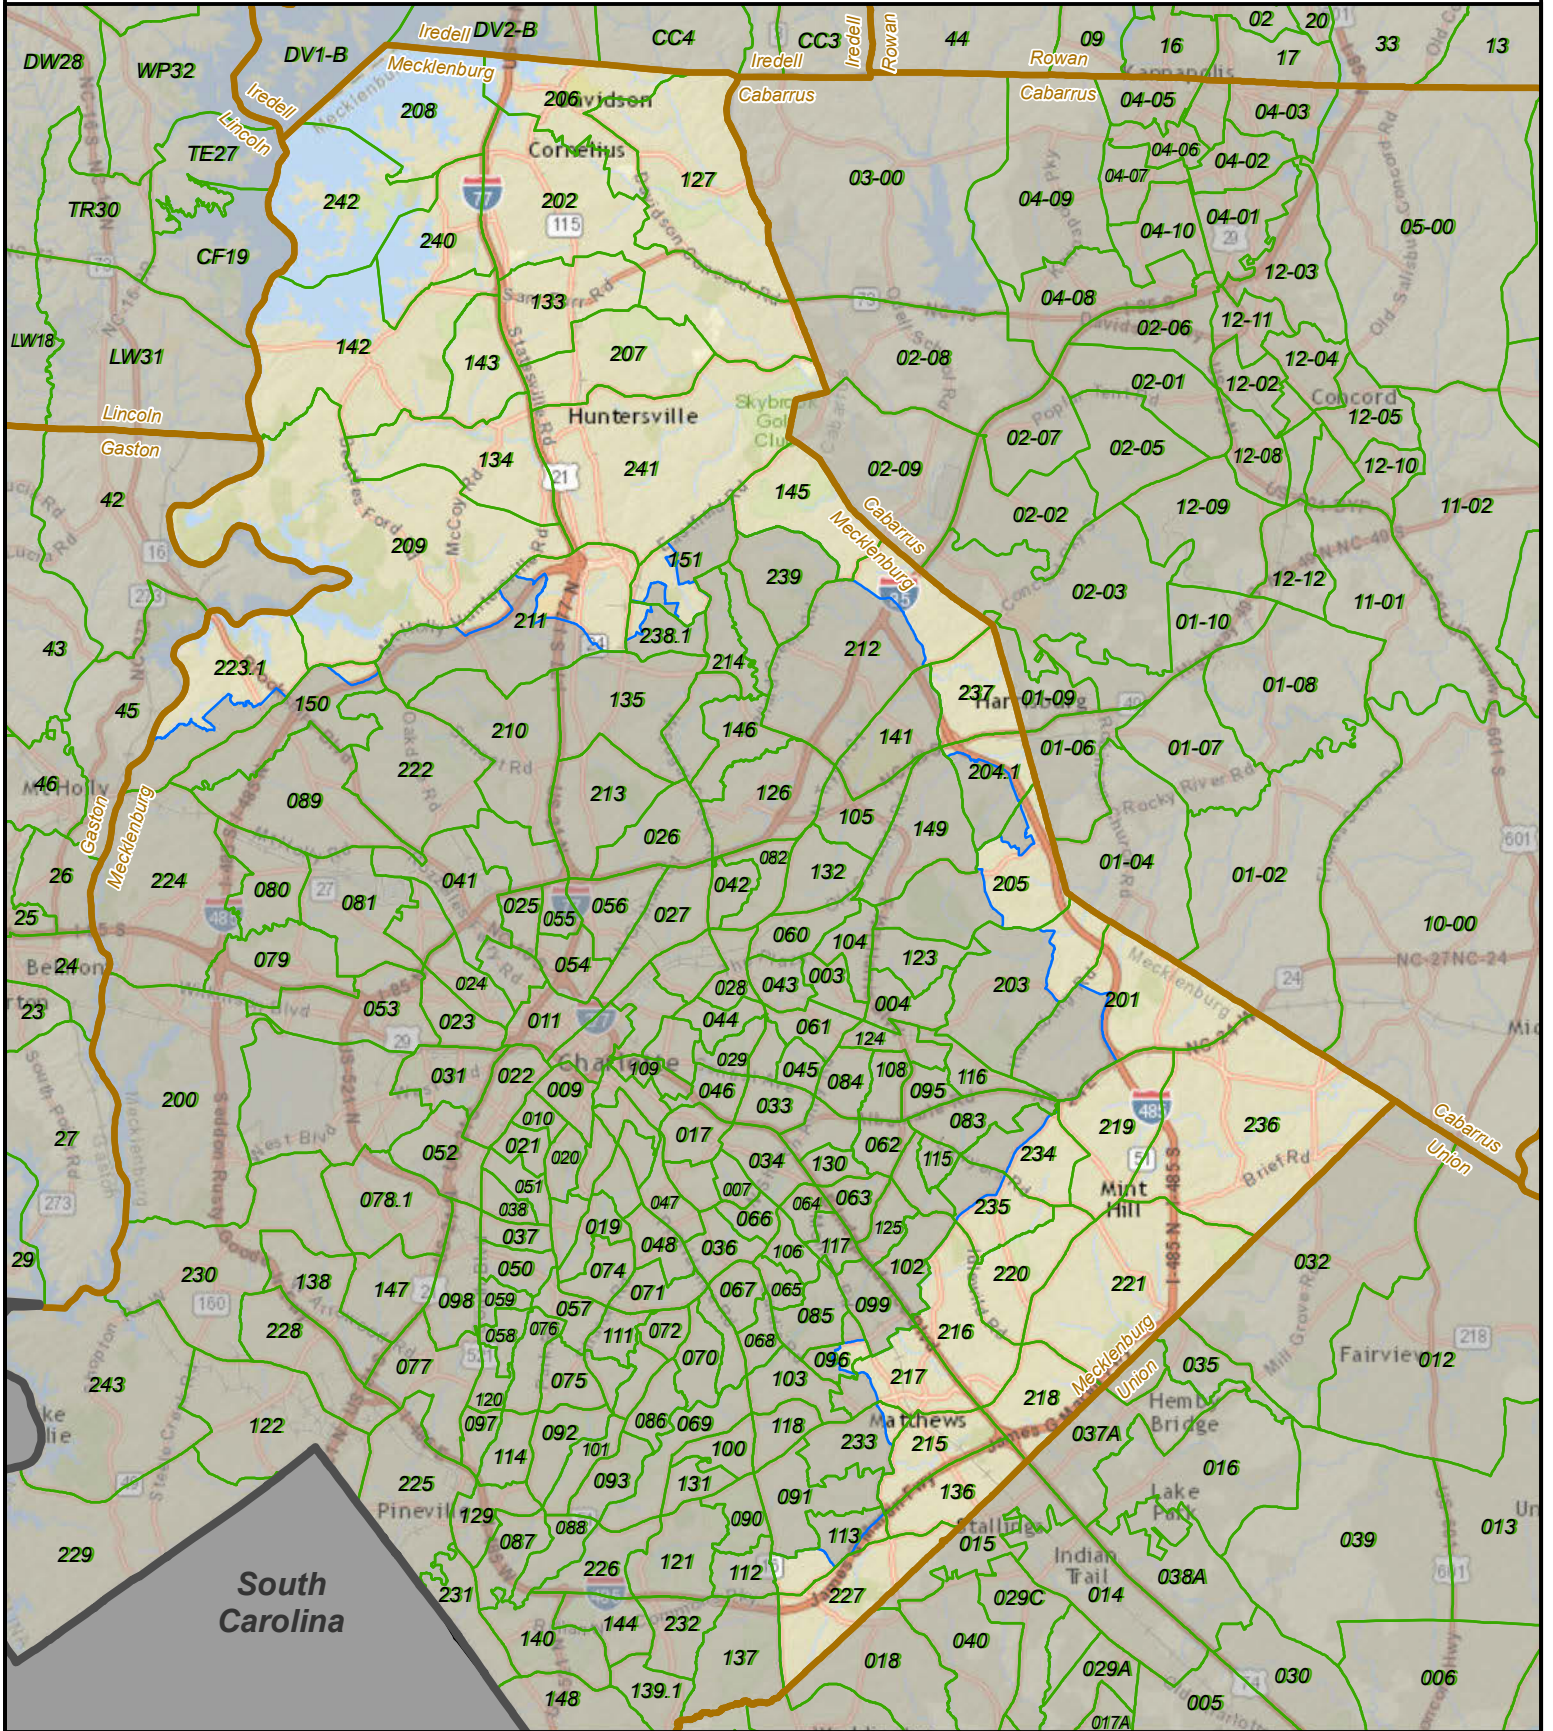

North Carolina State Senate District 41

State County VTD District

Created by the NC General Assembly, 03/19/2015.

Plan Source: Rucho Senate 2.

Base Map Source: ESRI and contributors.

http://help.arcgis.com/en/communitymaps/pdf/WorldStreetsMap_Contributors.pdf