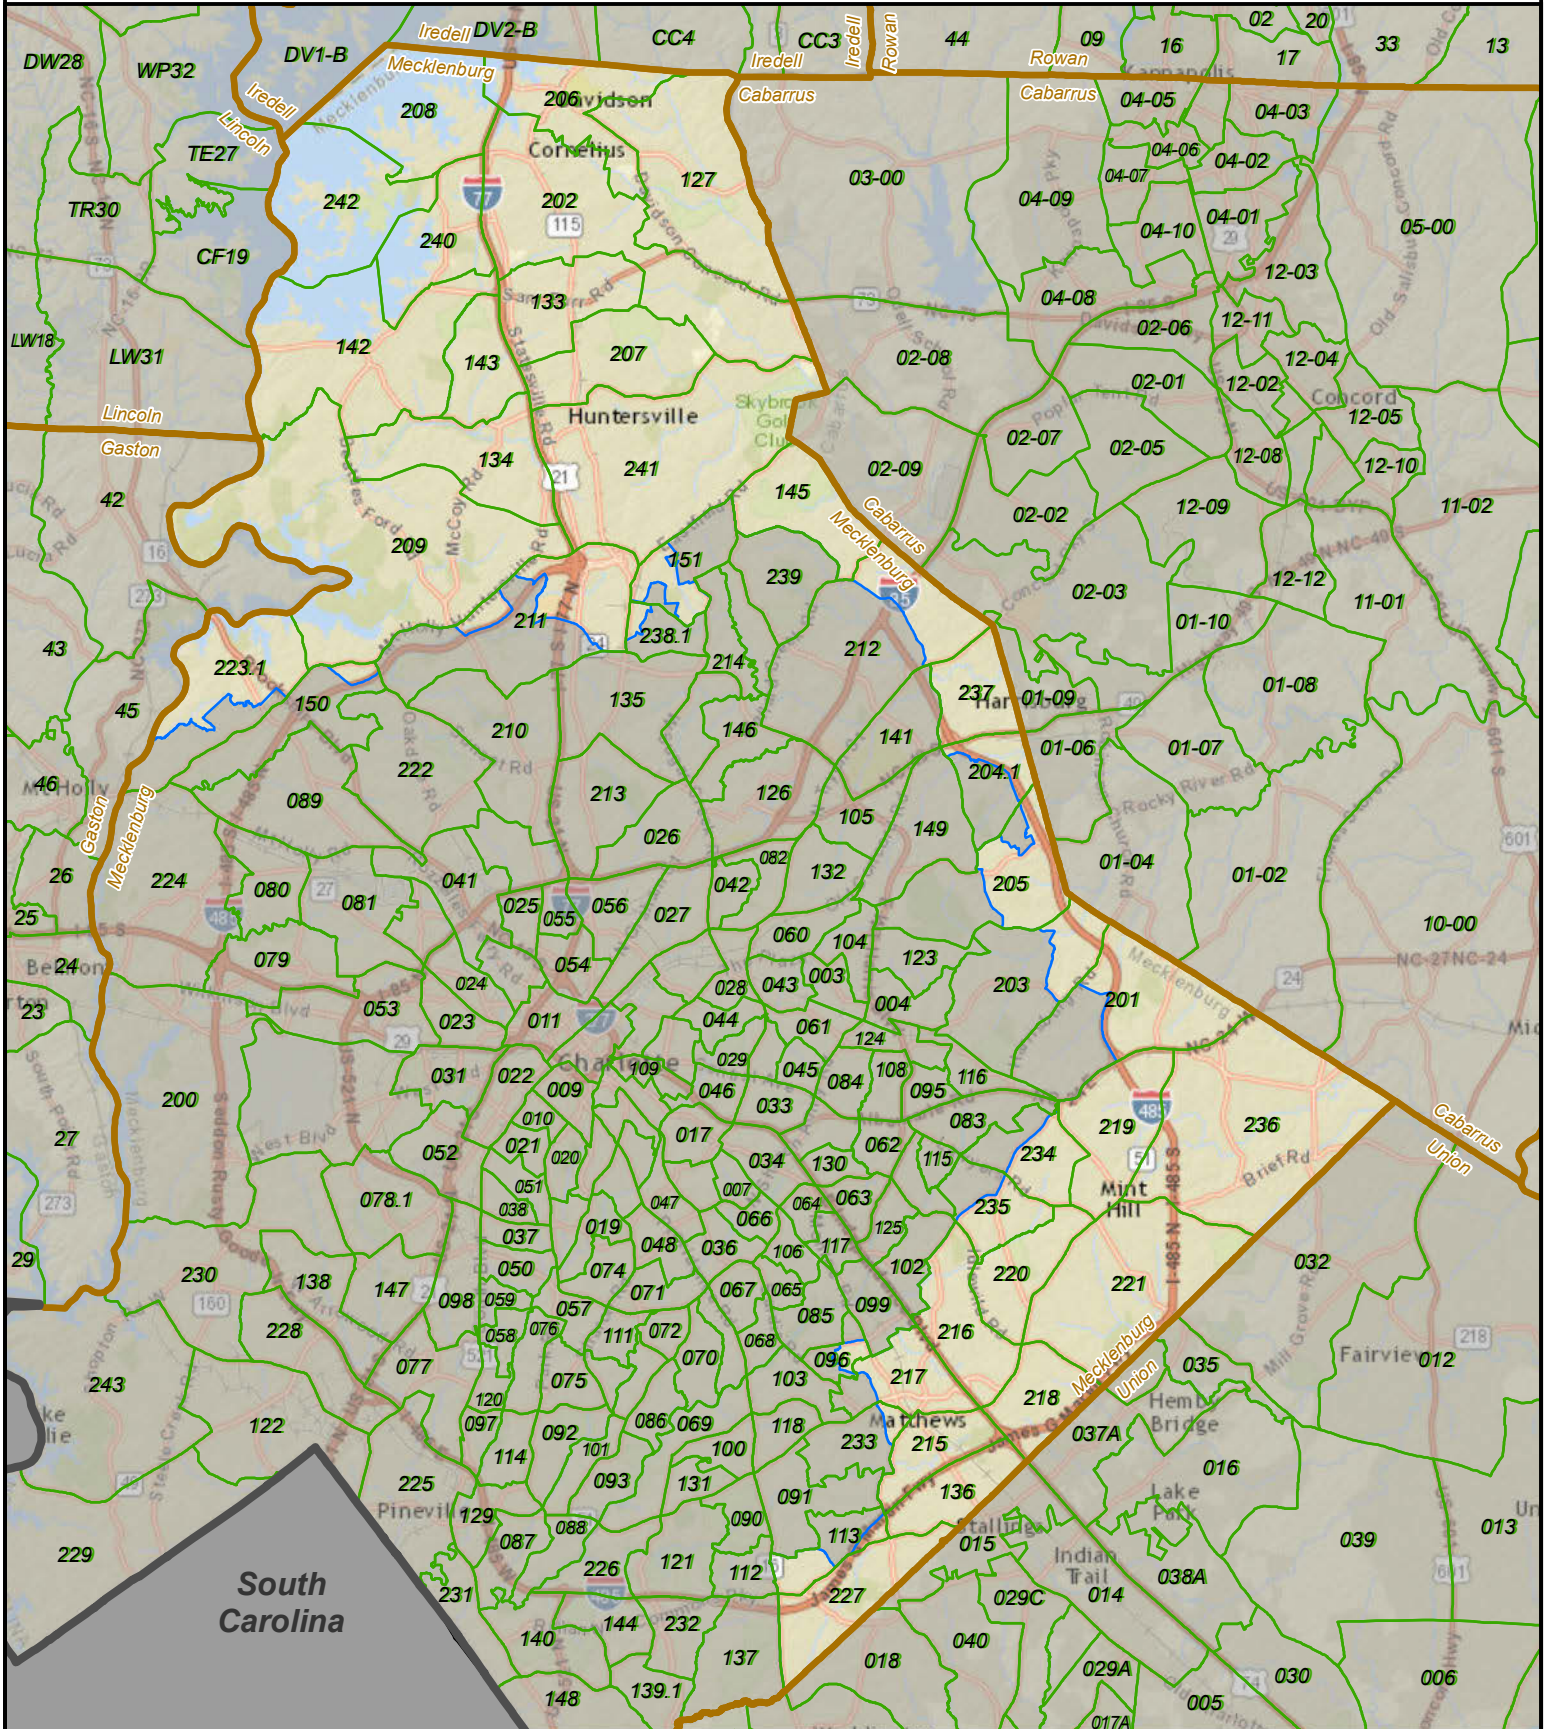

# North Carolina State Senate District 41

South Carolina

- State
- County
- VTD
- District

Created by the NC General Assembly, 03/19/2015.

Plan Source: Rucho Senate 2.

Base Map Source: ESRI and contributors.