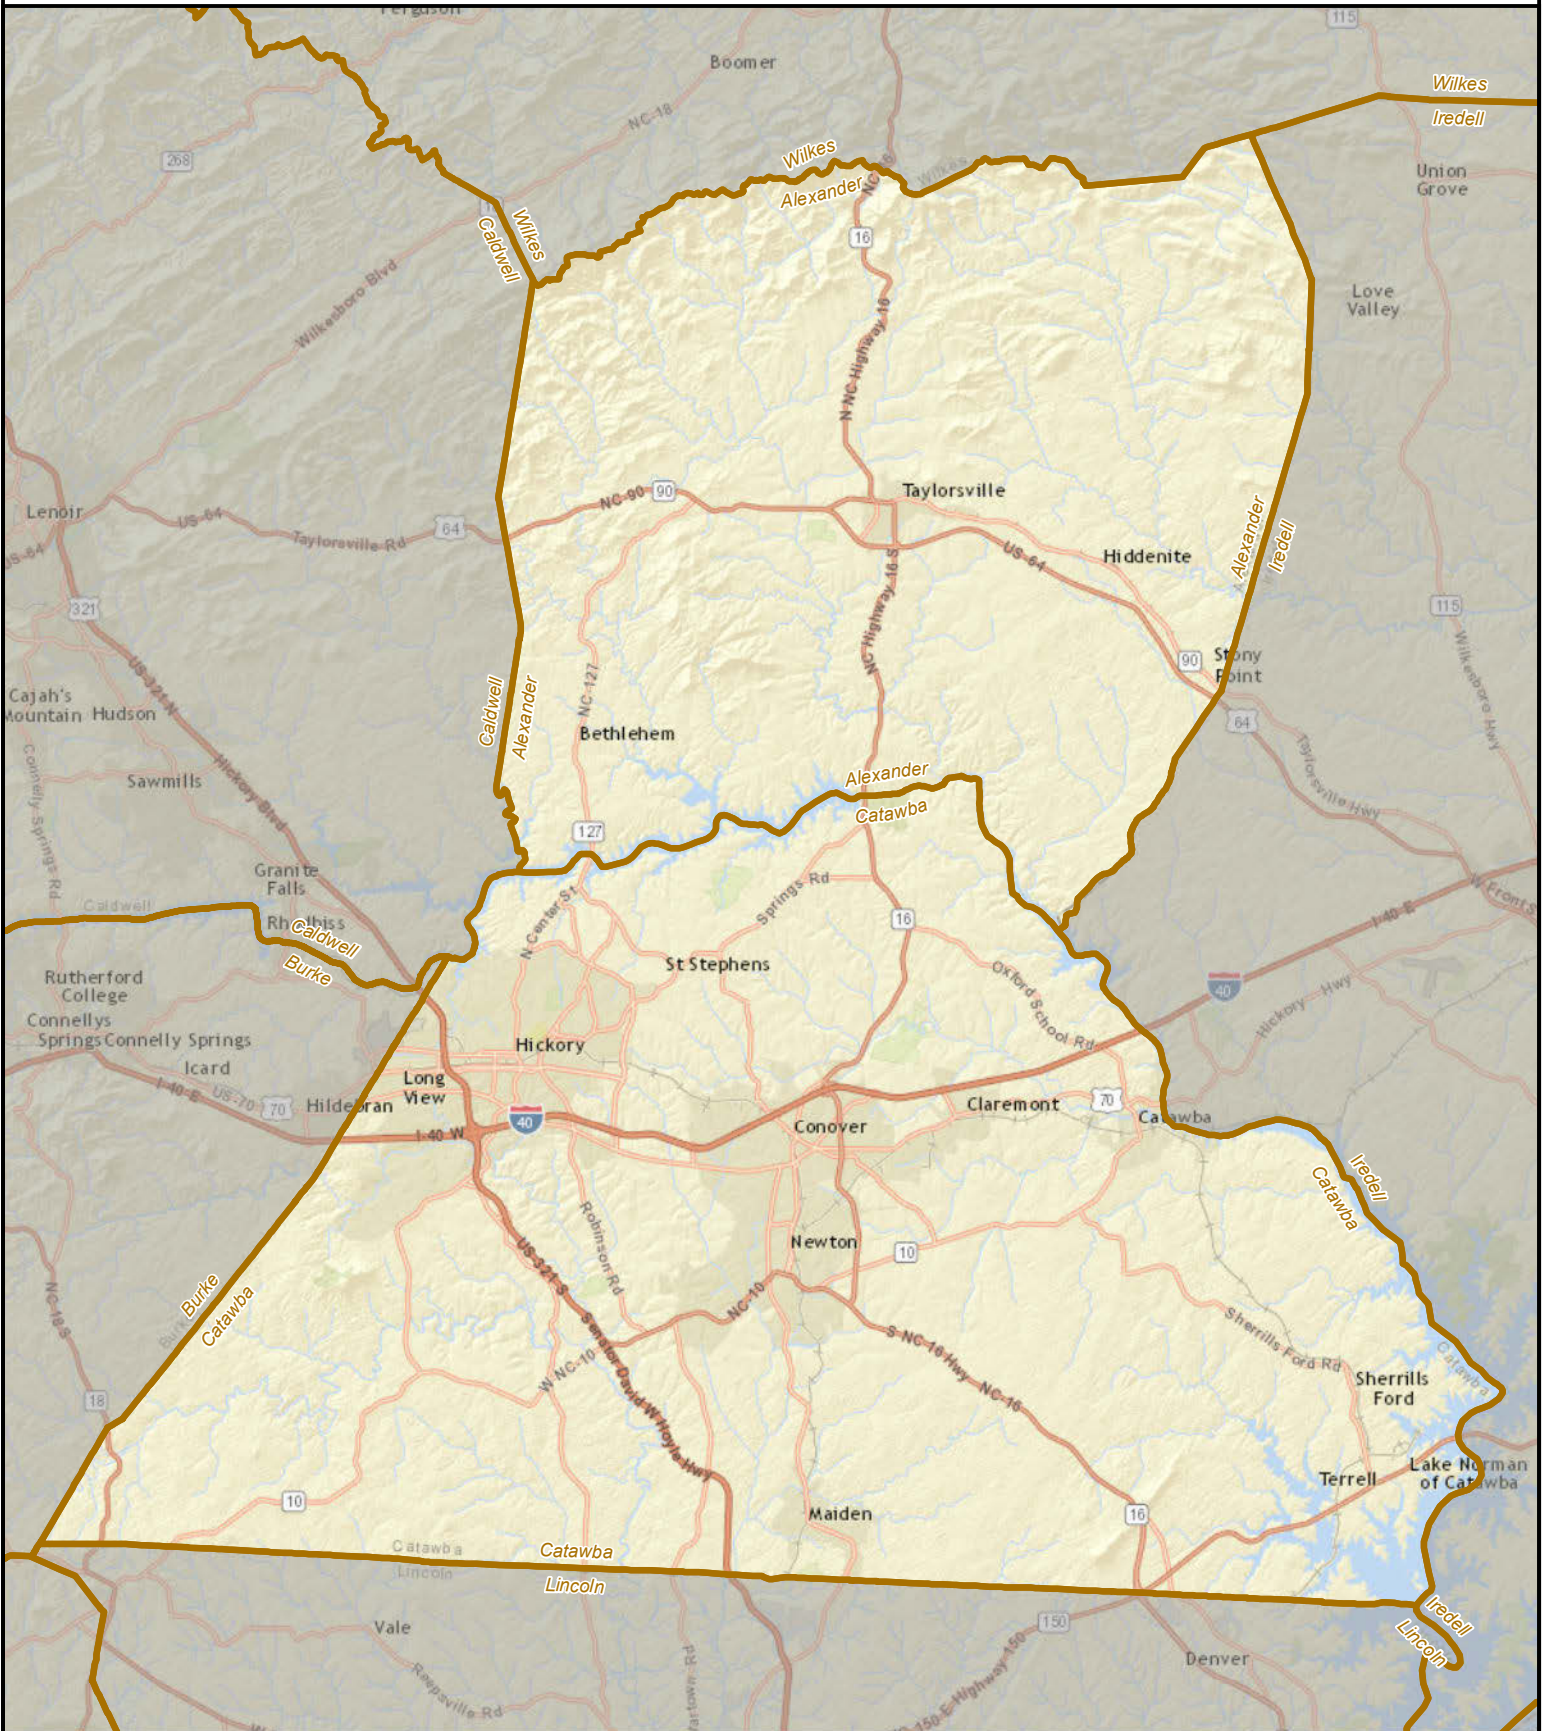

North Carolina State Senate District 42

State County District

Created by the NC General Assembly, 03/19/2015.
Plan Source: Rucho Senate 2.
Base Map Source: ESRI and contributors.
http://help.arcgis.com/en/communitymaps/pdf/WorldStreetsMap_Contributors.pdf