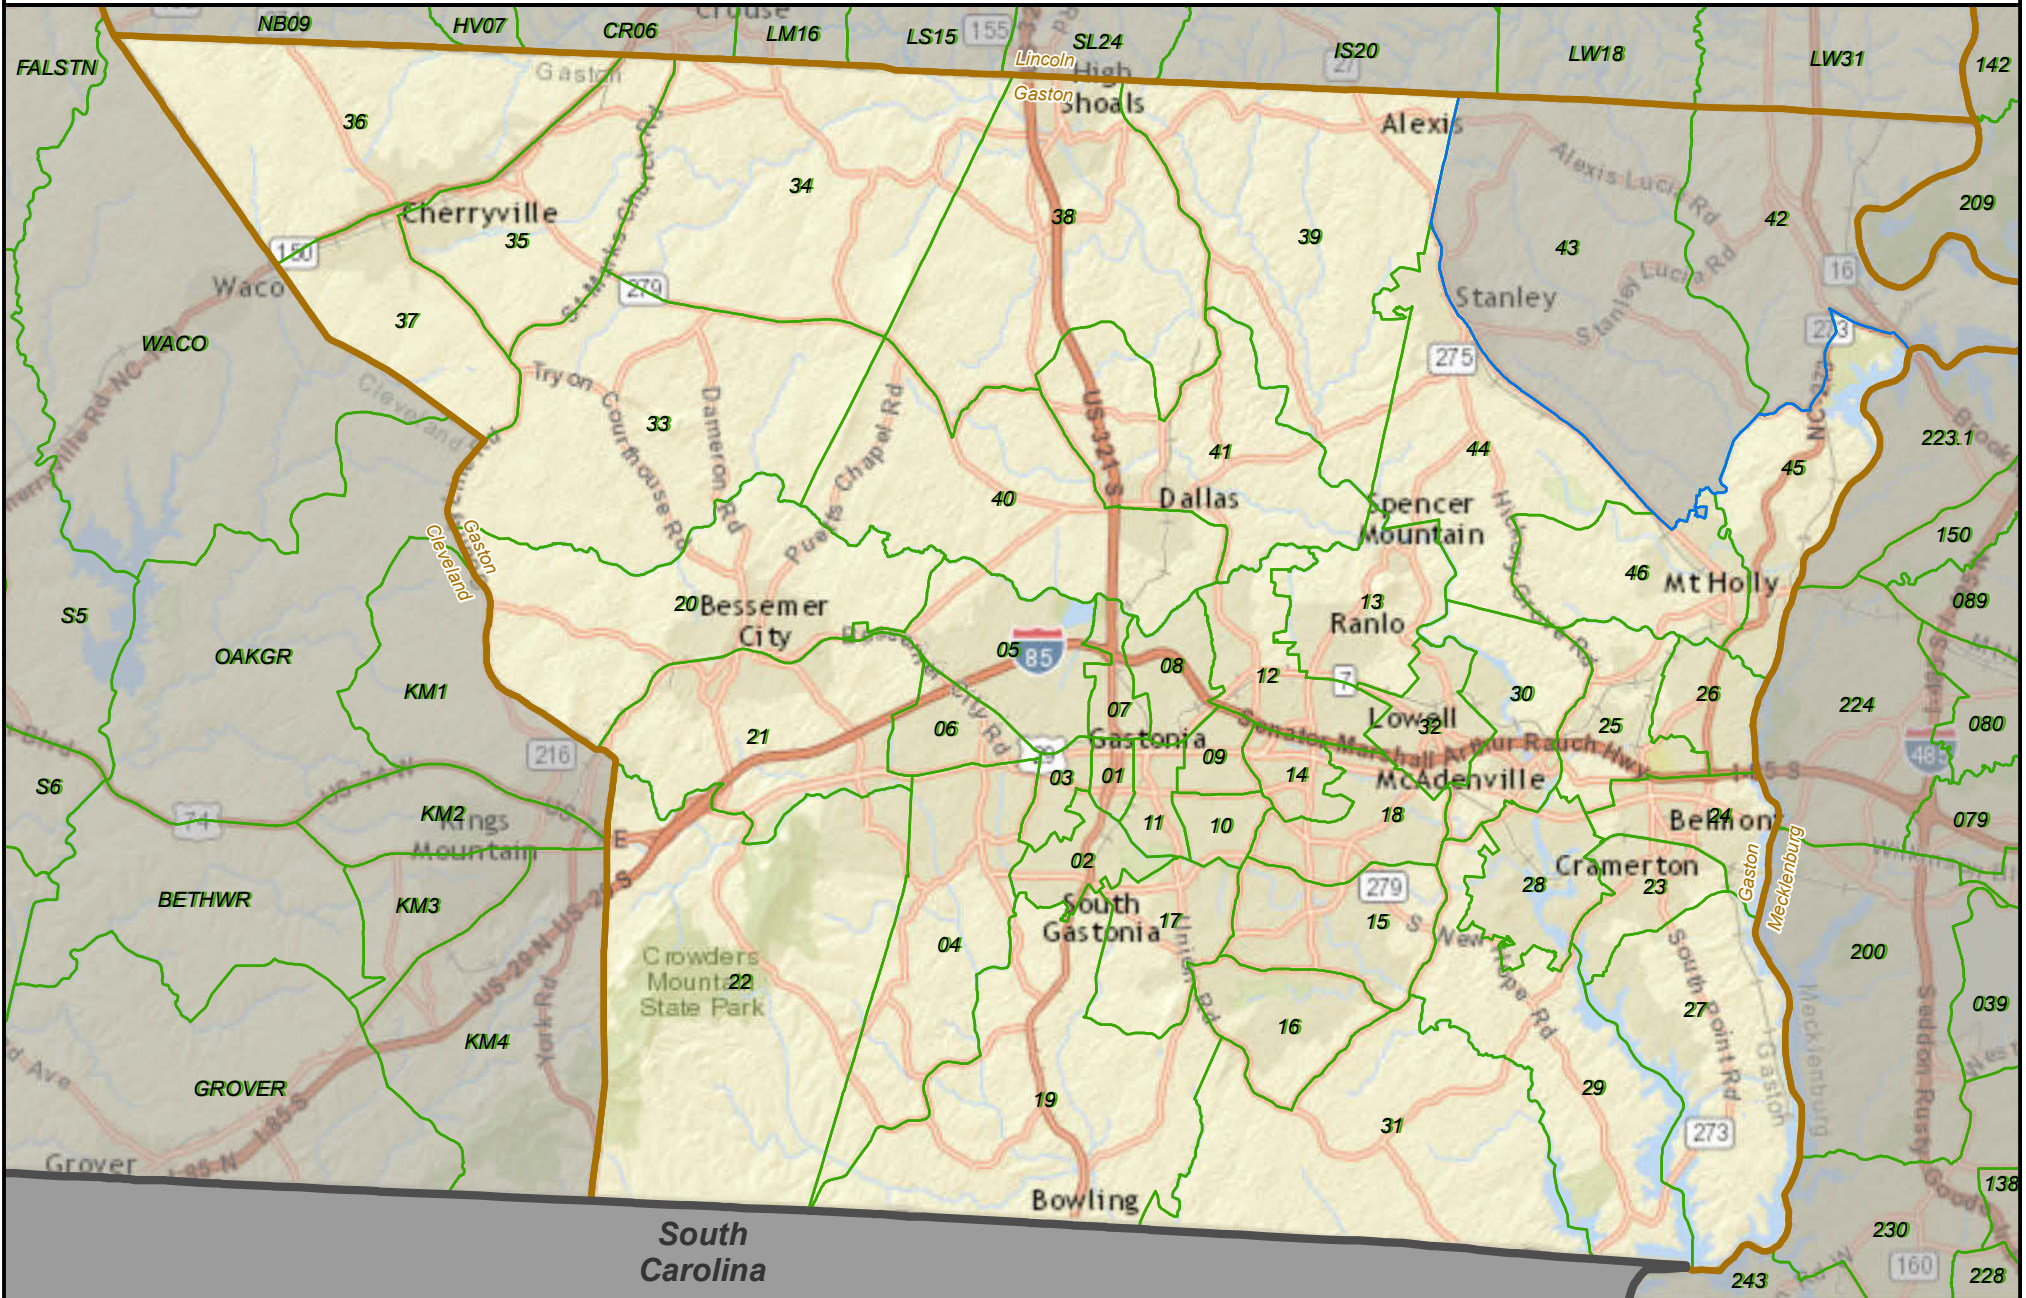

# North Carolina State Senate District 43

South  
Carolina

State County VTD District