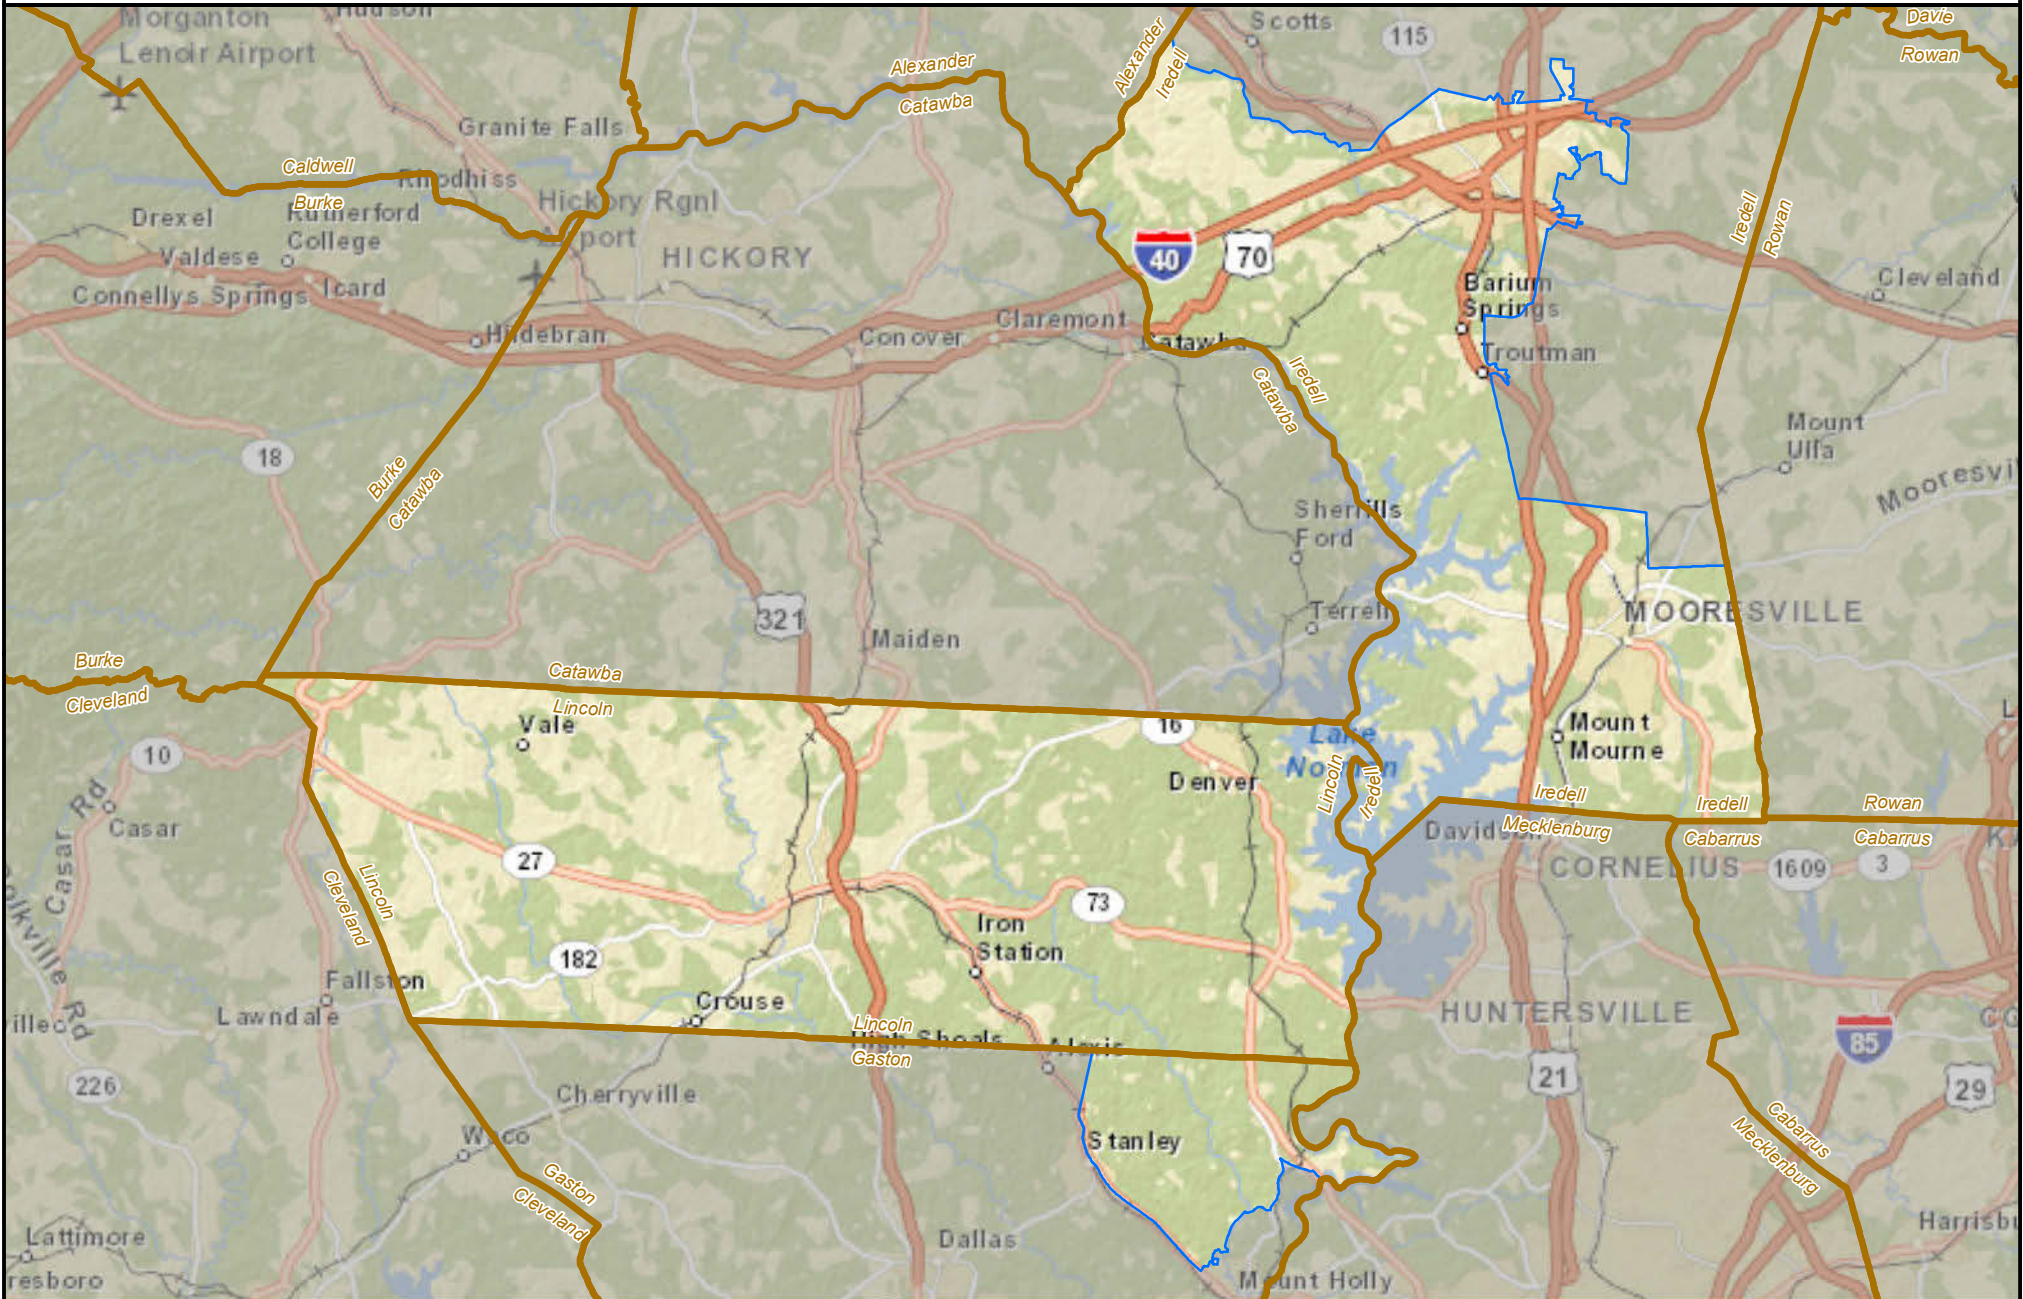

# North Carolina State Senate District 44

State County District