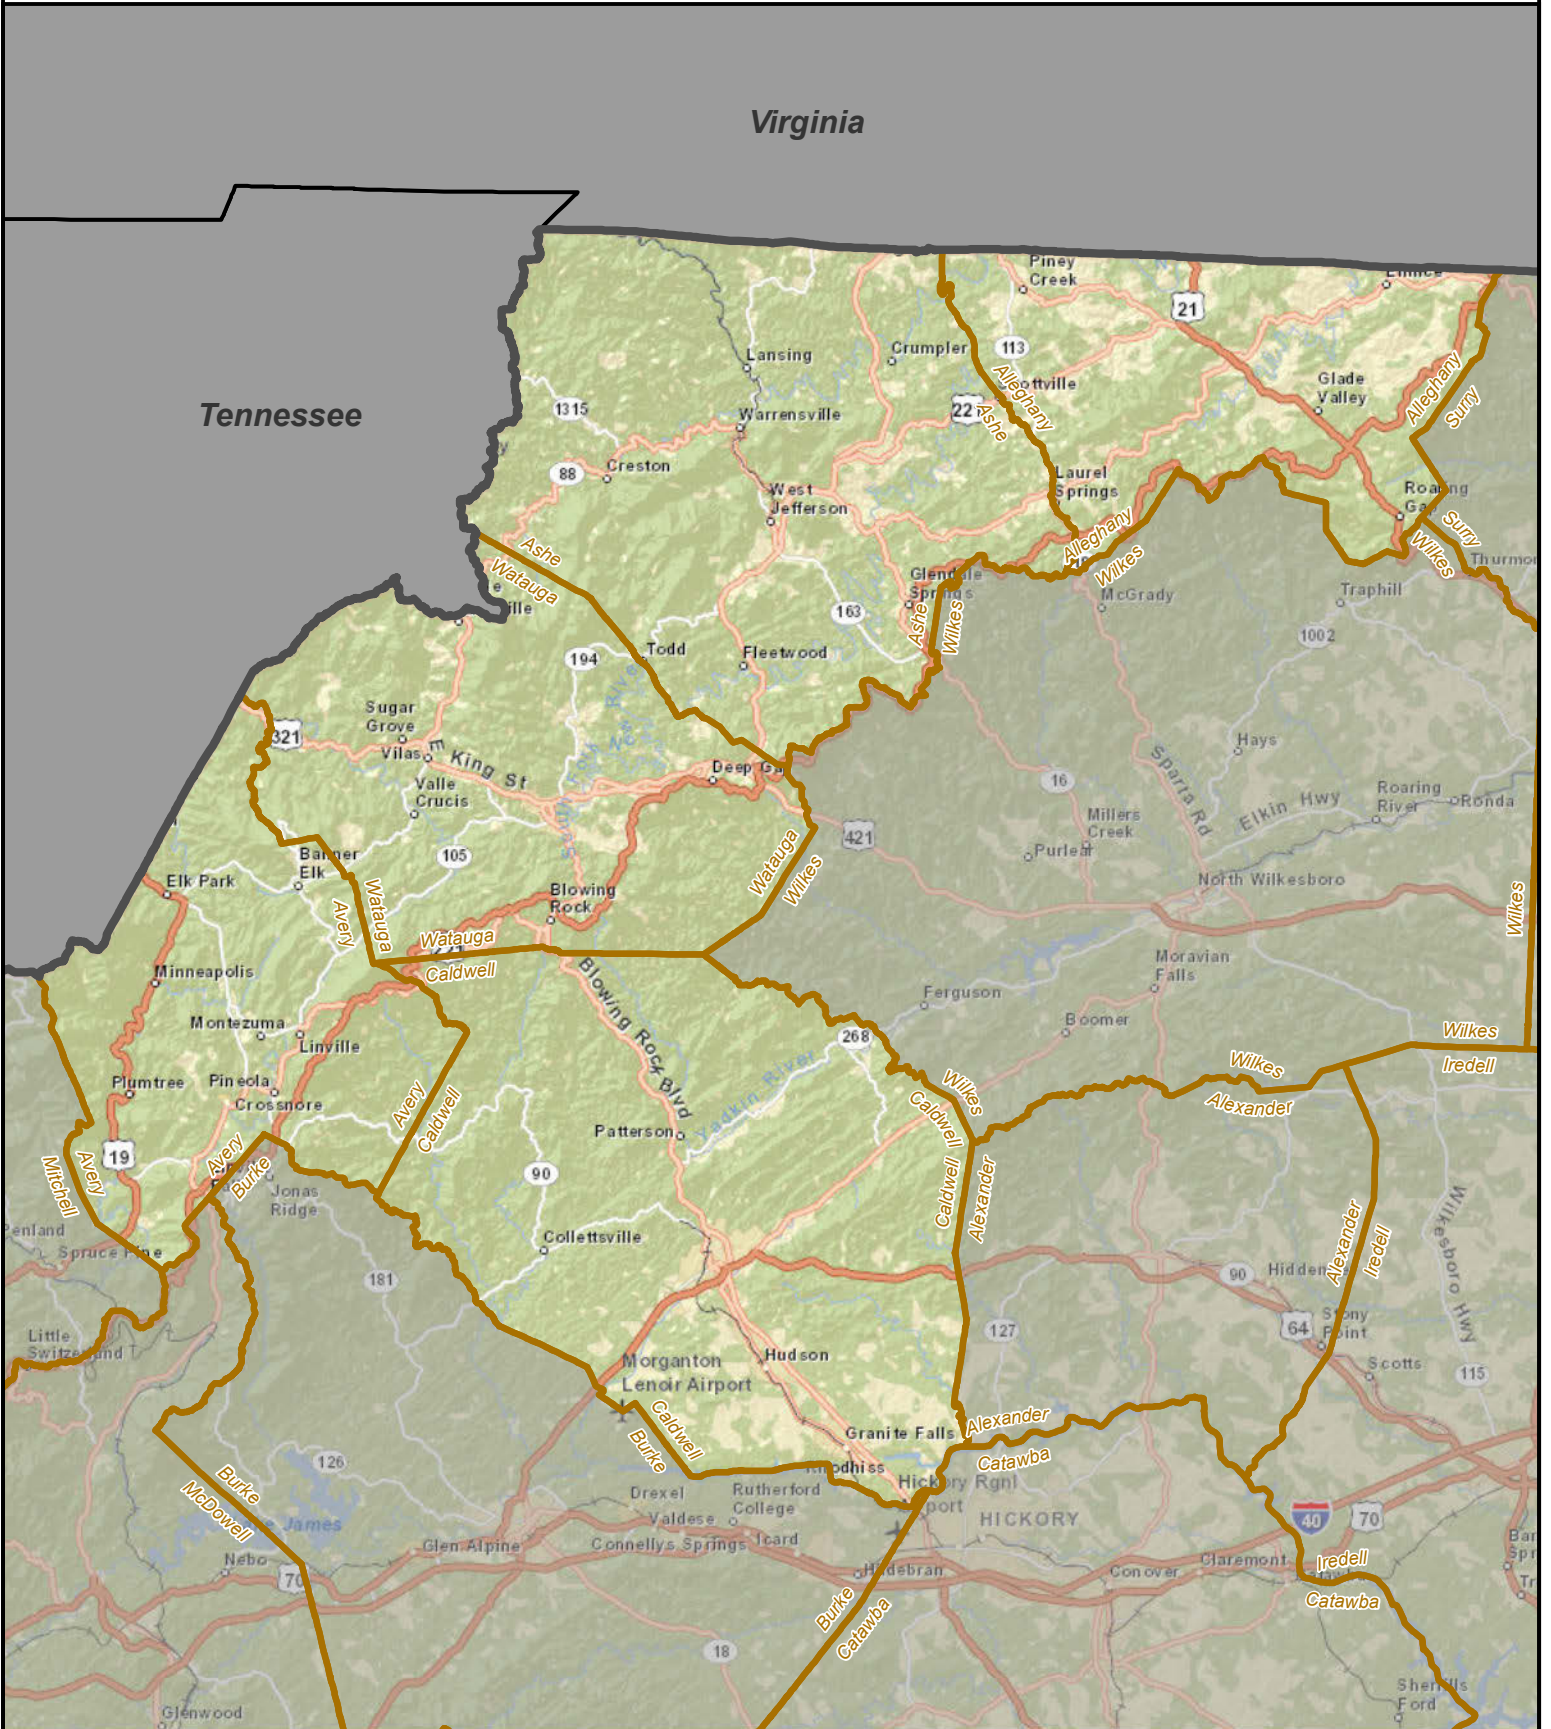

North Carolina State Senate District 45

State County District

Created by the NC General Assembly, 03/19/2015.

Plan Source: Rucho Senate 2.

Base Map Source: ESRI and contributors.

http://help.arcgis.com/en/communitymaps/pdf/WorldStreetsMap_Contributors.pdf