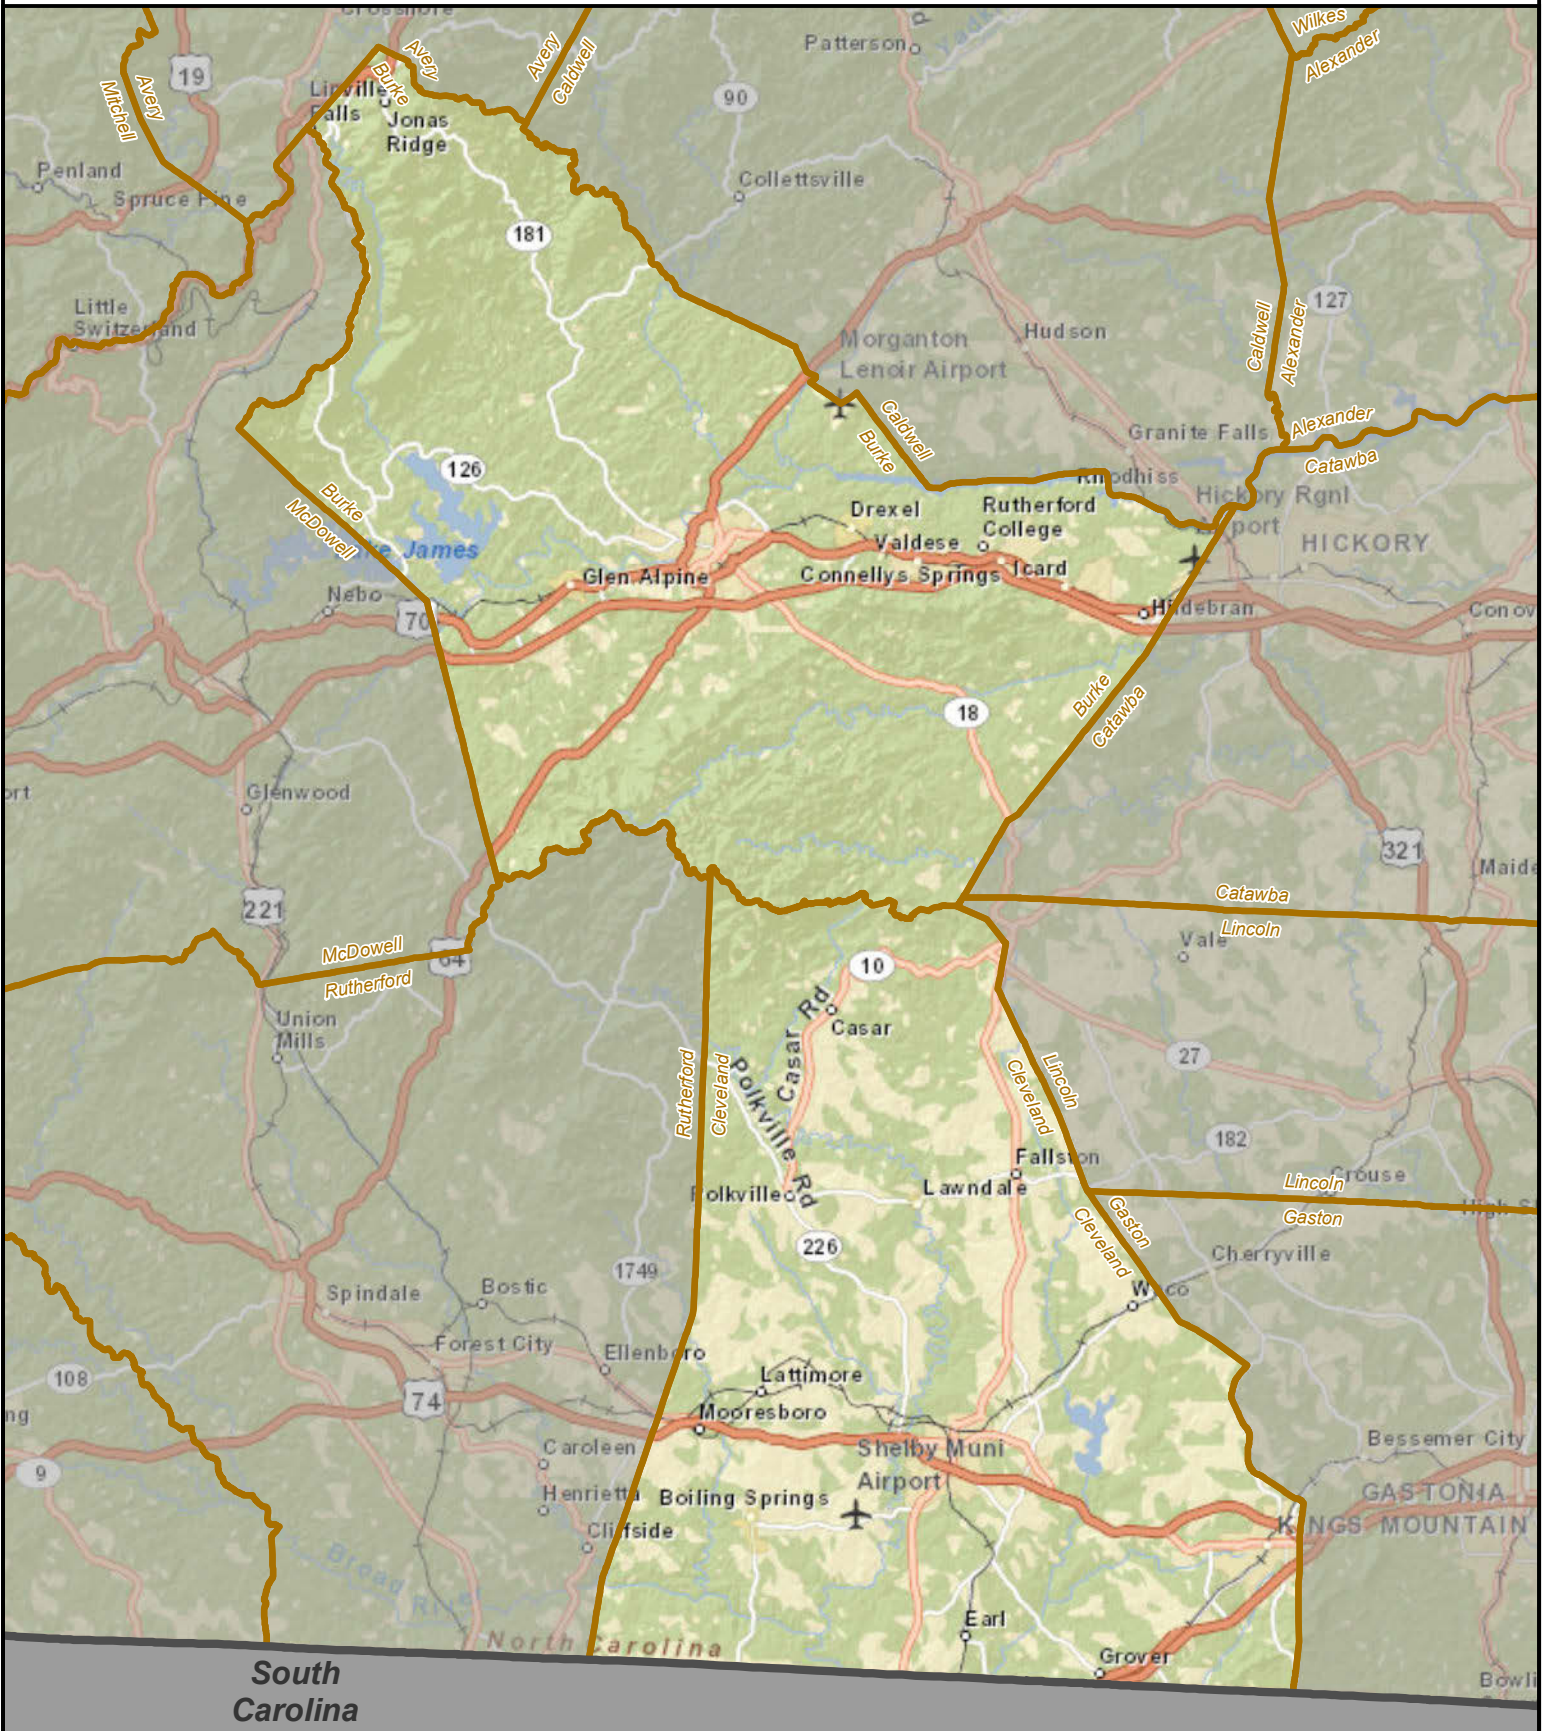

North Carolina State Senate District 46

State County District

Created by the NC General Assembly, 03/19/2015.

Plan Source: Rucho Senate 2.

Base Map Source: ESRI and contributors.

http://help.arcgis.com/en/communitymaps/pdf/WorldStreetsMap_Contributors.pdf