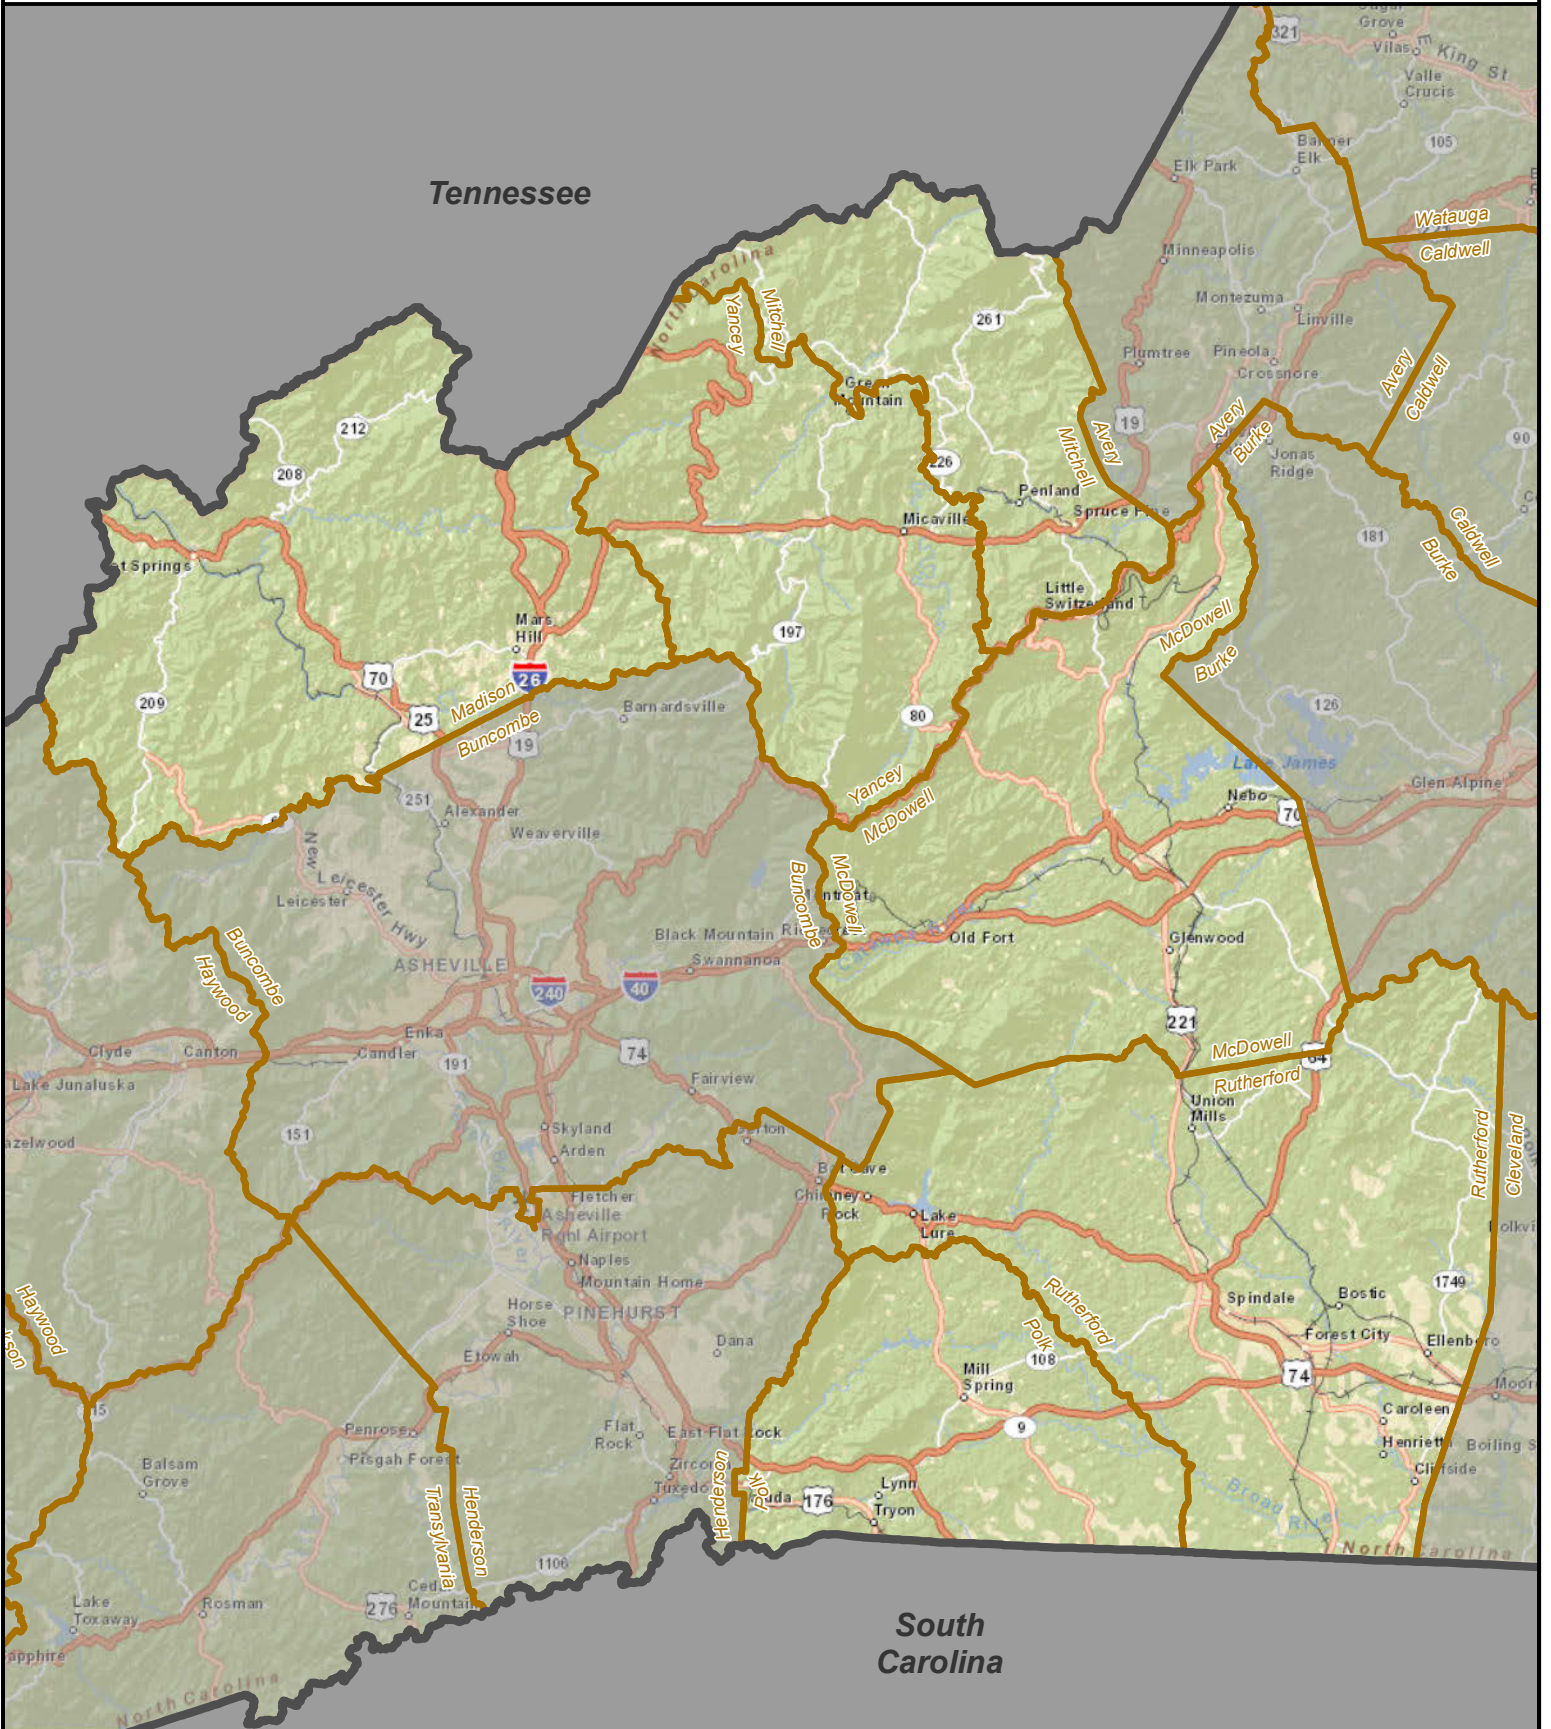

North Carolina State Senate District 47

State County District

Created by the NC General Assembly, 03/19/2015.

Plan Source: Rucho Senate 2.

Base Map Source: ESRI and contributors.

http://help.arcgis.com/en/communitymaps/pdf/WorldStreetsMap_Contributors.pdf