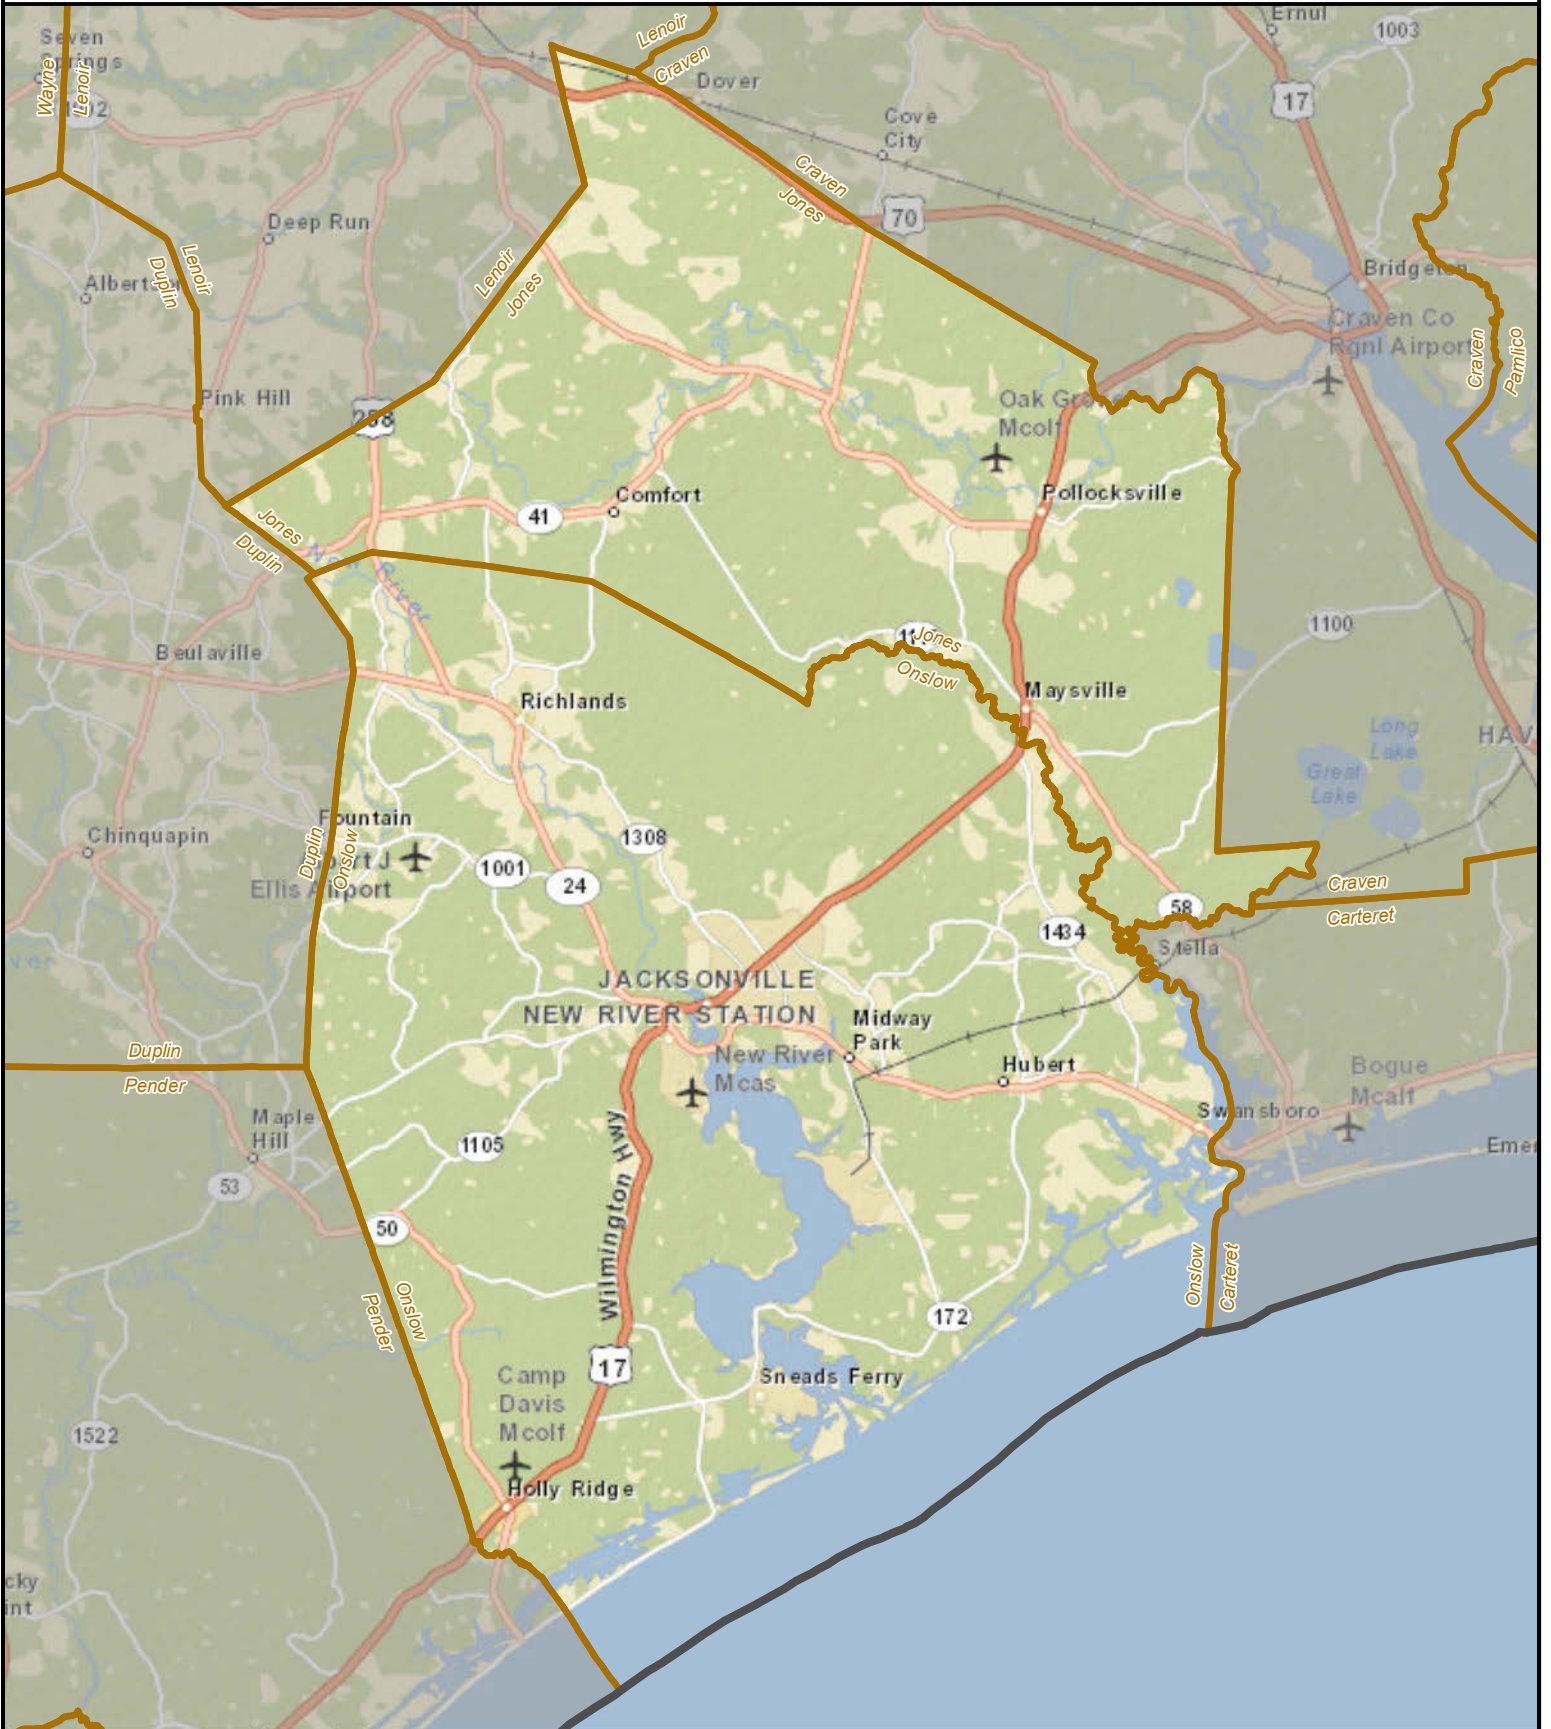

North Carolina State Senate District 6

State County District

Created by the NC General Assembly, 03/19/2015.

Plan Source: Rucho Senate 2.

Base Map Source: ESRI and contributors.

http://help.arcgis.com/en/communitymaps/pdf/WorldStreetsMap_Contributors.pdf