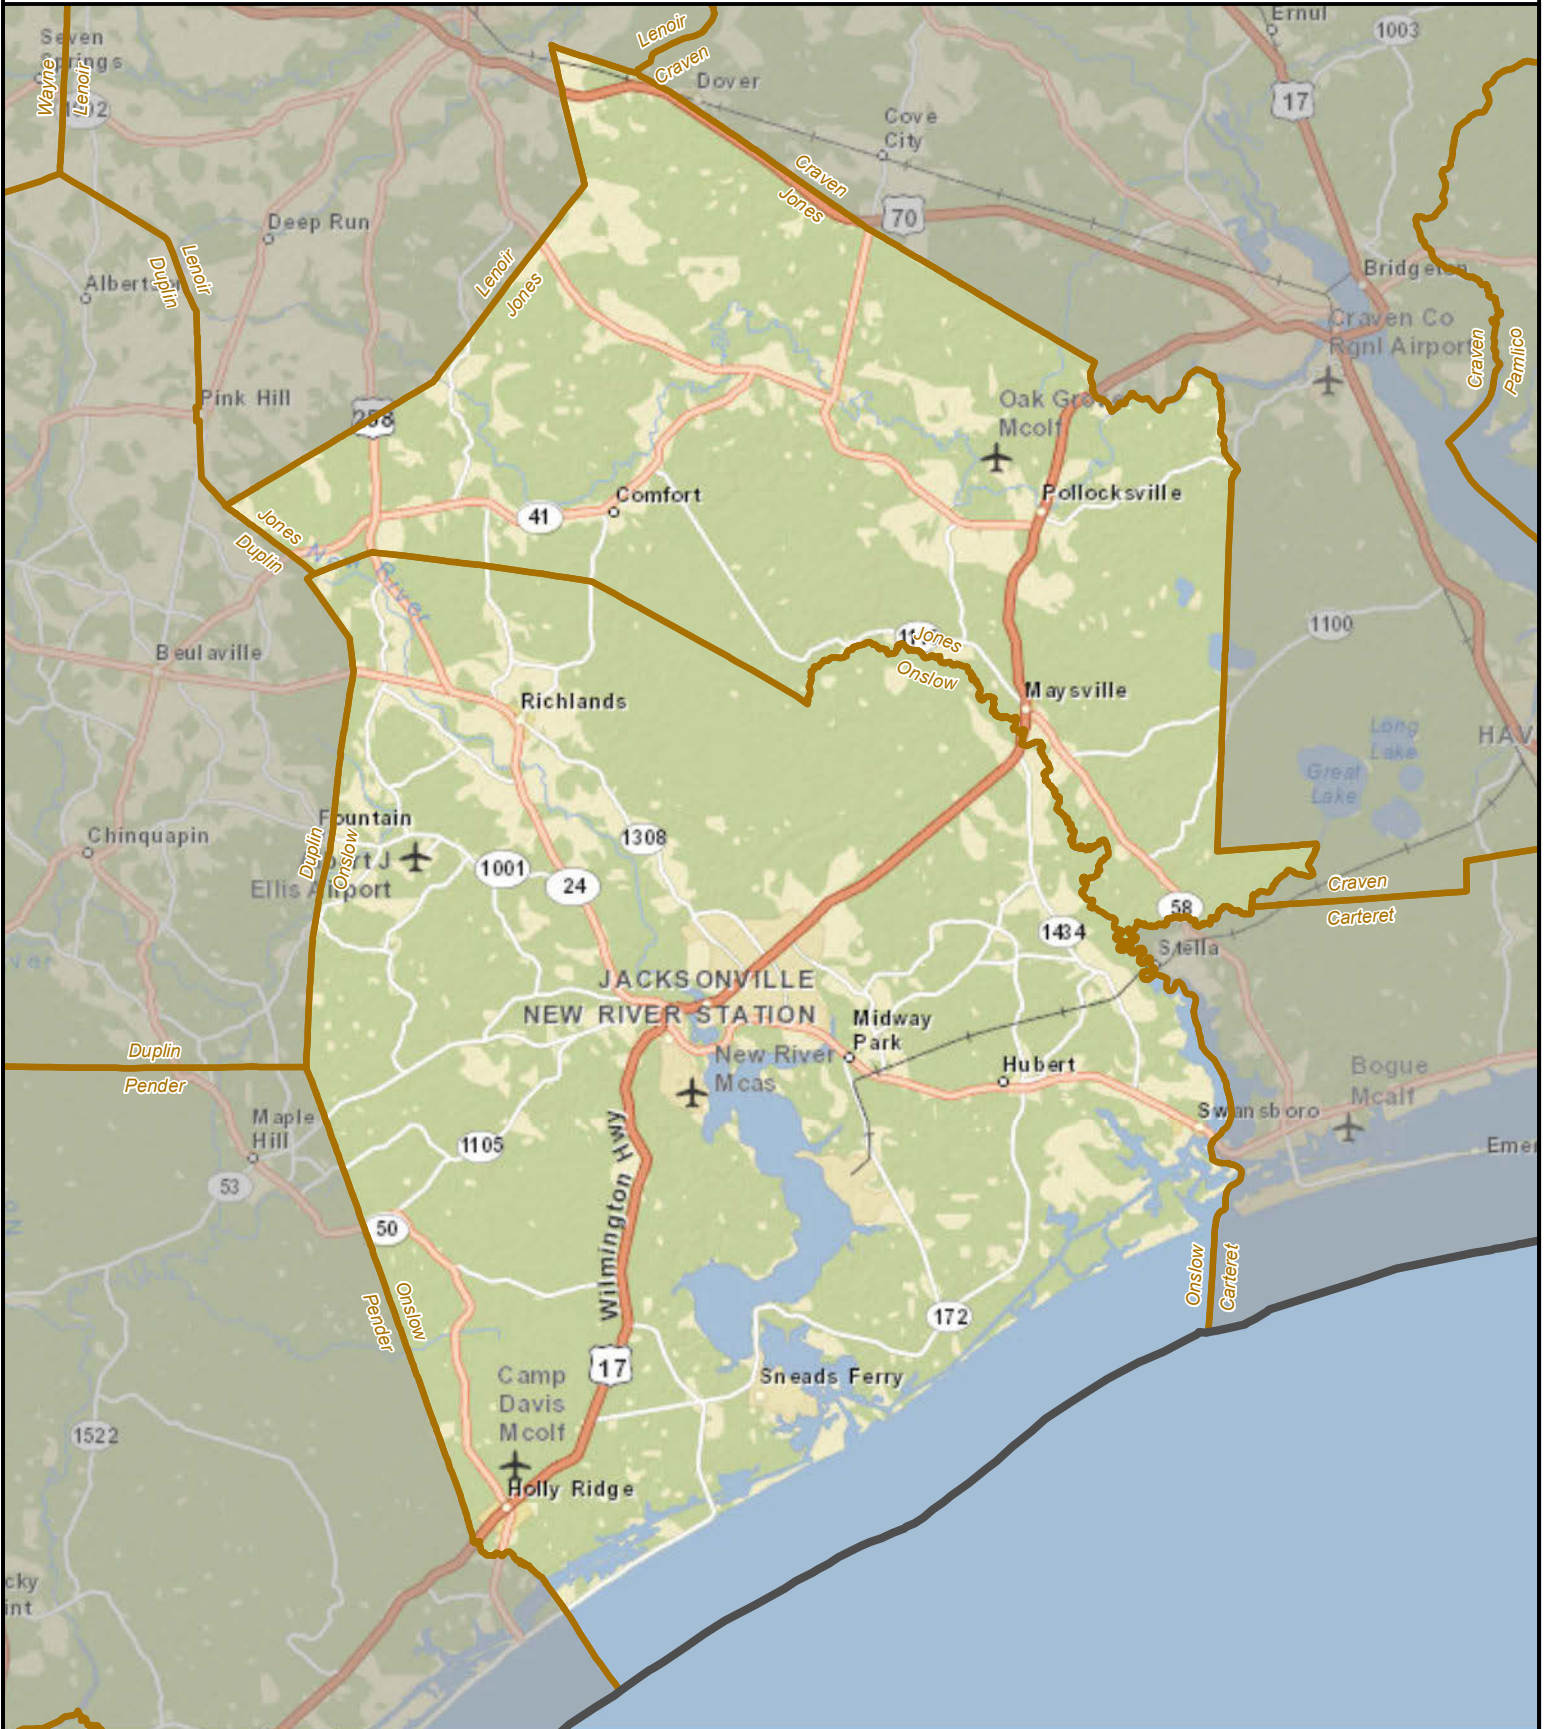

North Carolina State Senate District 6

State County District

Created by the NC General Assembly, 03/19/2015.
Plan Source: Rucho Senate 2.
Base Map Source: ESRI and contributors.
http://help.arcgis.com/en/communitymaps/pdf/WorldStreetsMap_Contributors.pdf