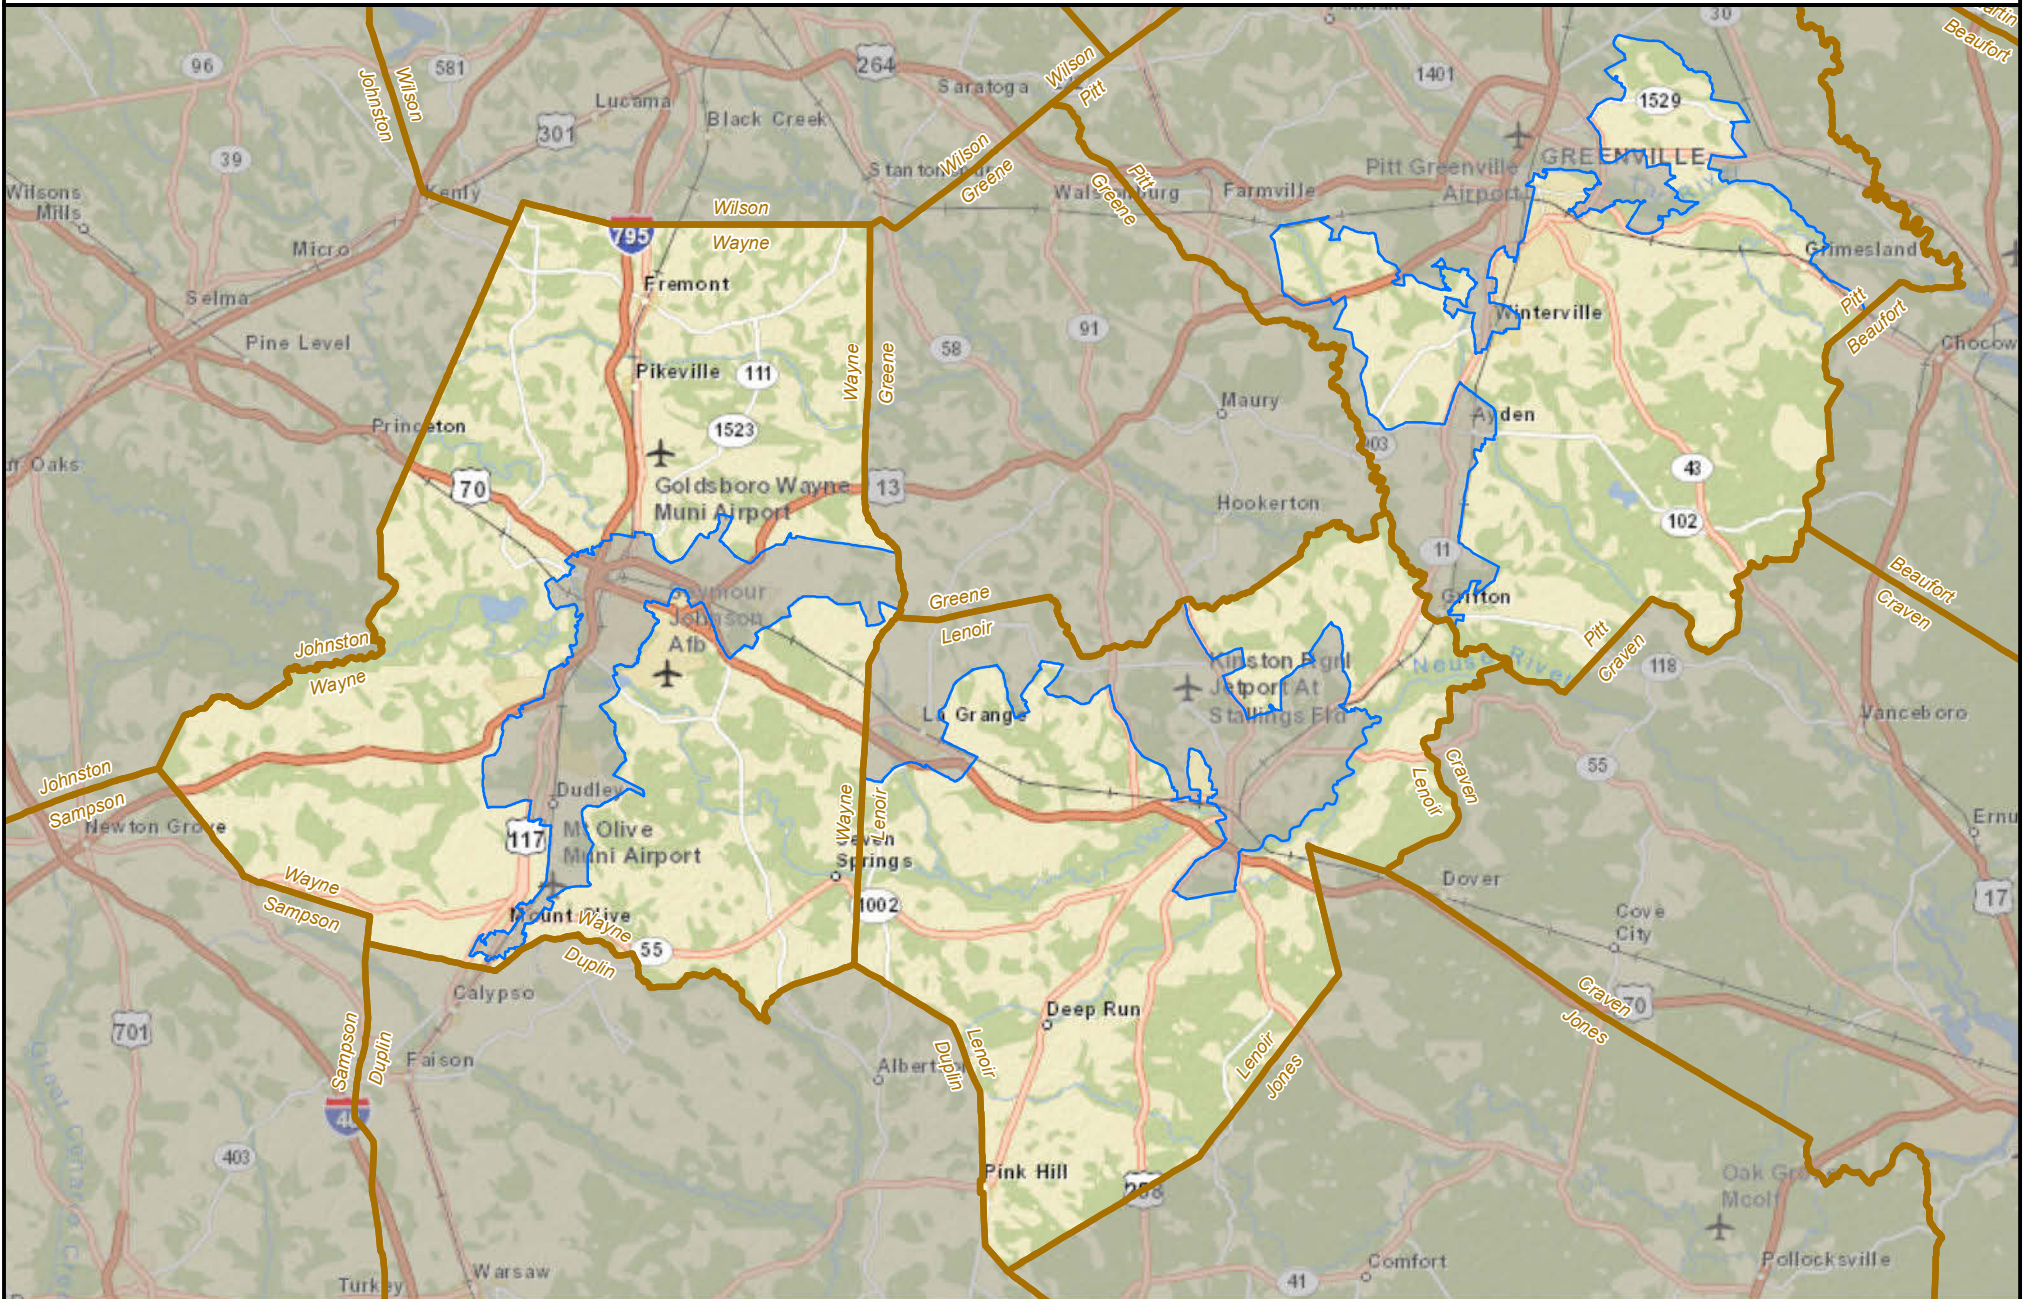

North Carolina State Senate District 7

State County District

0 10 20 30

Miles